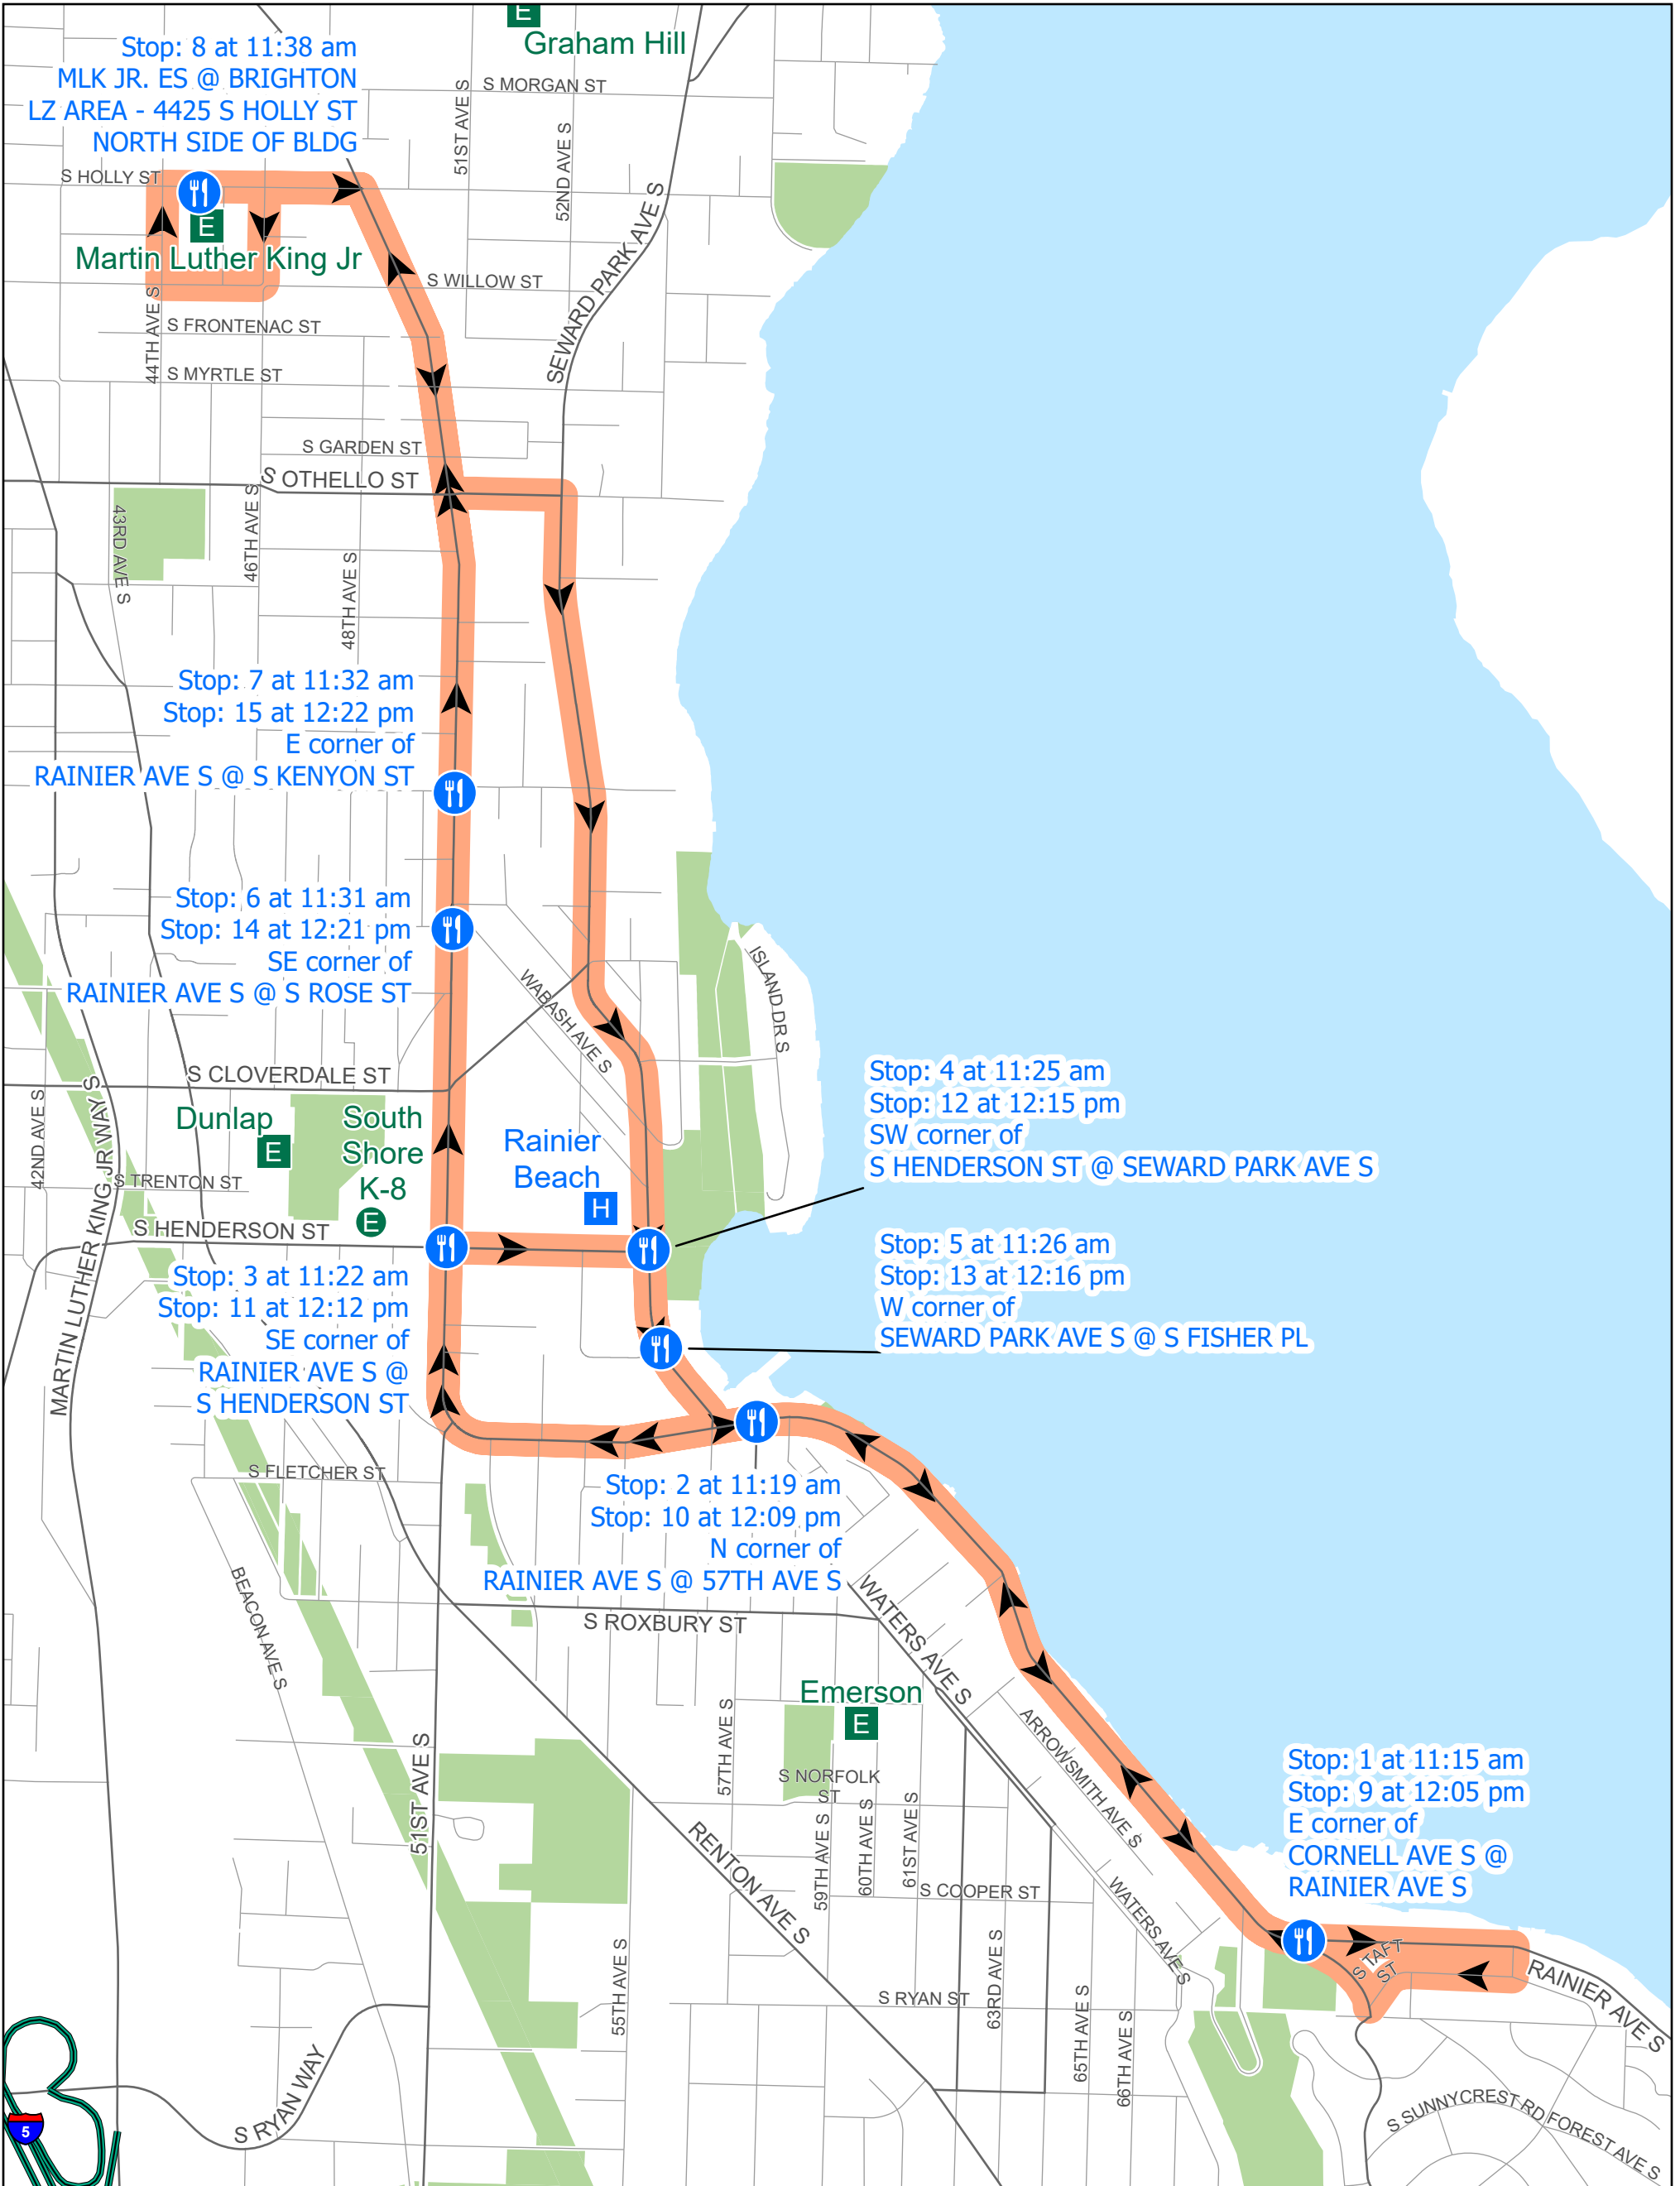

## Meals By Bus

### Route: AKI KUROSE 3402

E Elementary   
 M Middle   
 H High   
 🍴 Meal Drop Off Location   
 ➔ Route

The names on this map are not intended to reflect the official name of any school building. They are instead intended to ensure better public understanding based upon familiar reference, particularly in situations where program and school building names differ. This information has been compiled by SPS staff from a variety of sources and is subject to change without notice. SPS makes no representations or warranties, expressed or implied, as to accuracy, completeness, timeliness, or rights to the use of such information. SPS shall not be liable for any general, special, indirect, incidental, or consequential damages including, but not limited to, lost revenues or lost profits resulting from the use or misuse of the information contained on this map. Any sale of this map or information on this map is prohibited. MapFile: LunchRoutes\_0825