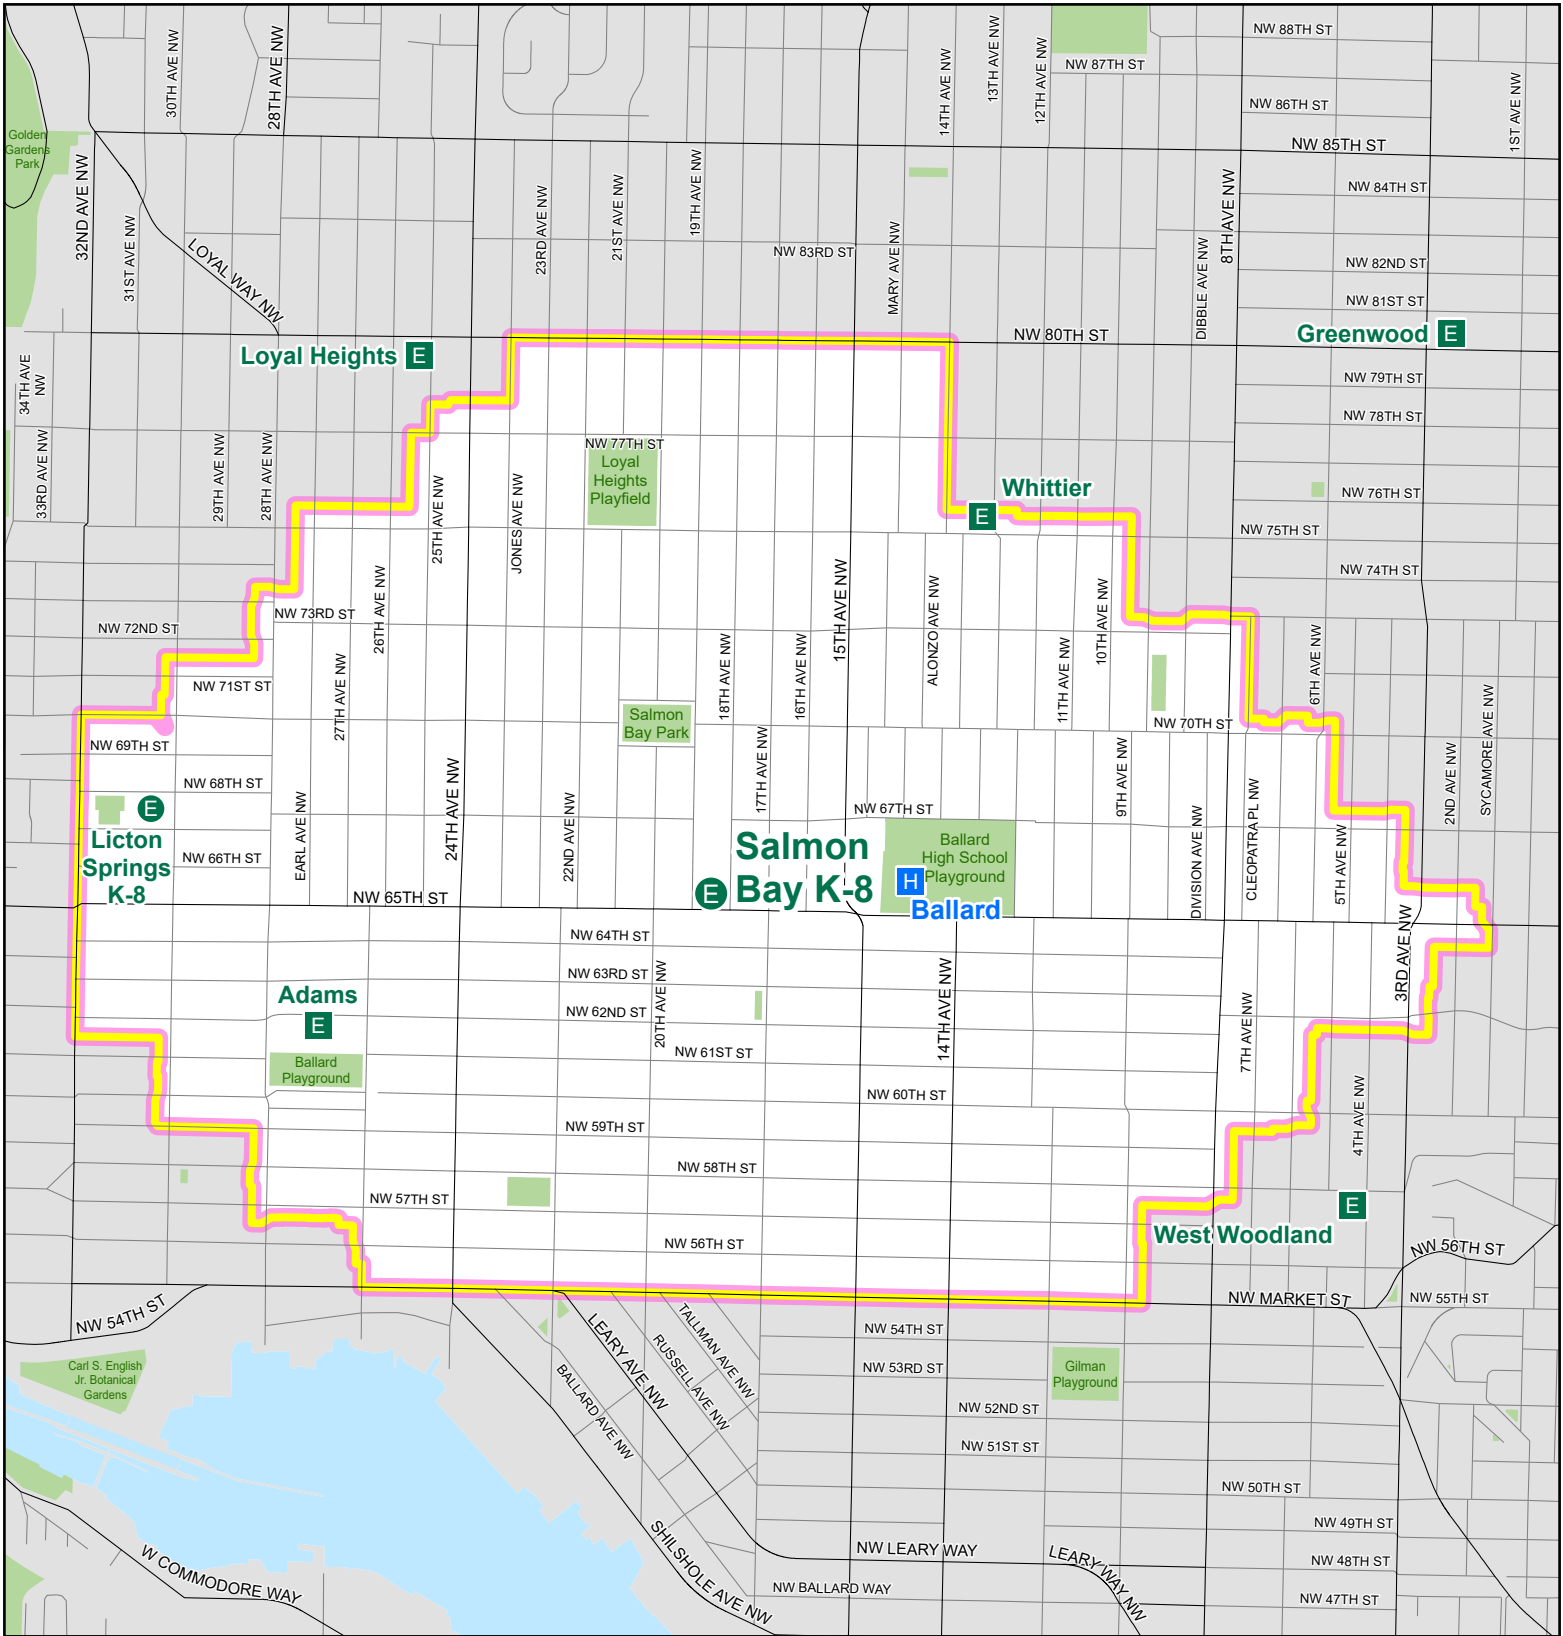

Salmon Bay K-8

Option School
Geo-Zone

Geo-Zone

Walk Zone

Closed - BEX / BTA

Elementary

Option Elem.

Middle

High

Option High

Option School with Continuous Enrollment

Last revised: 12/4/2019