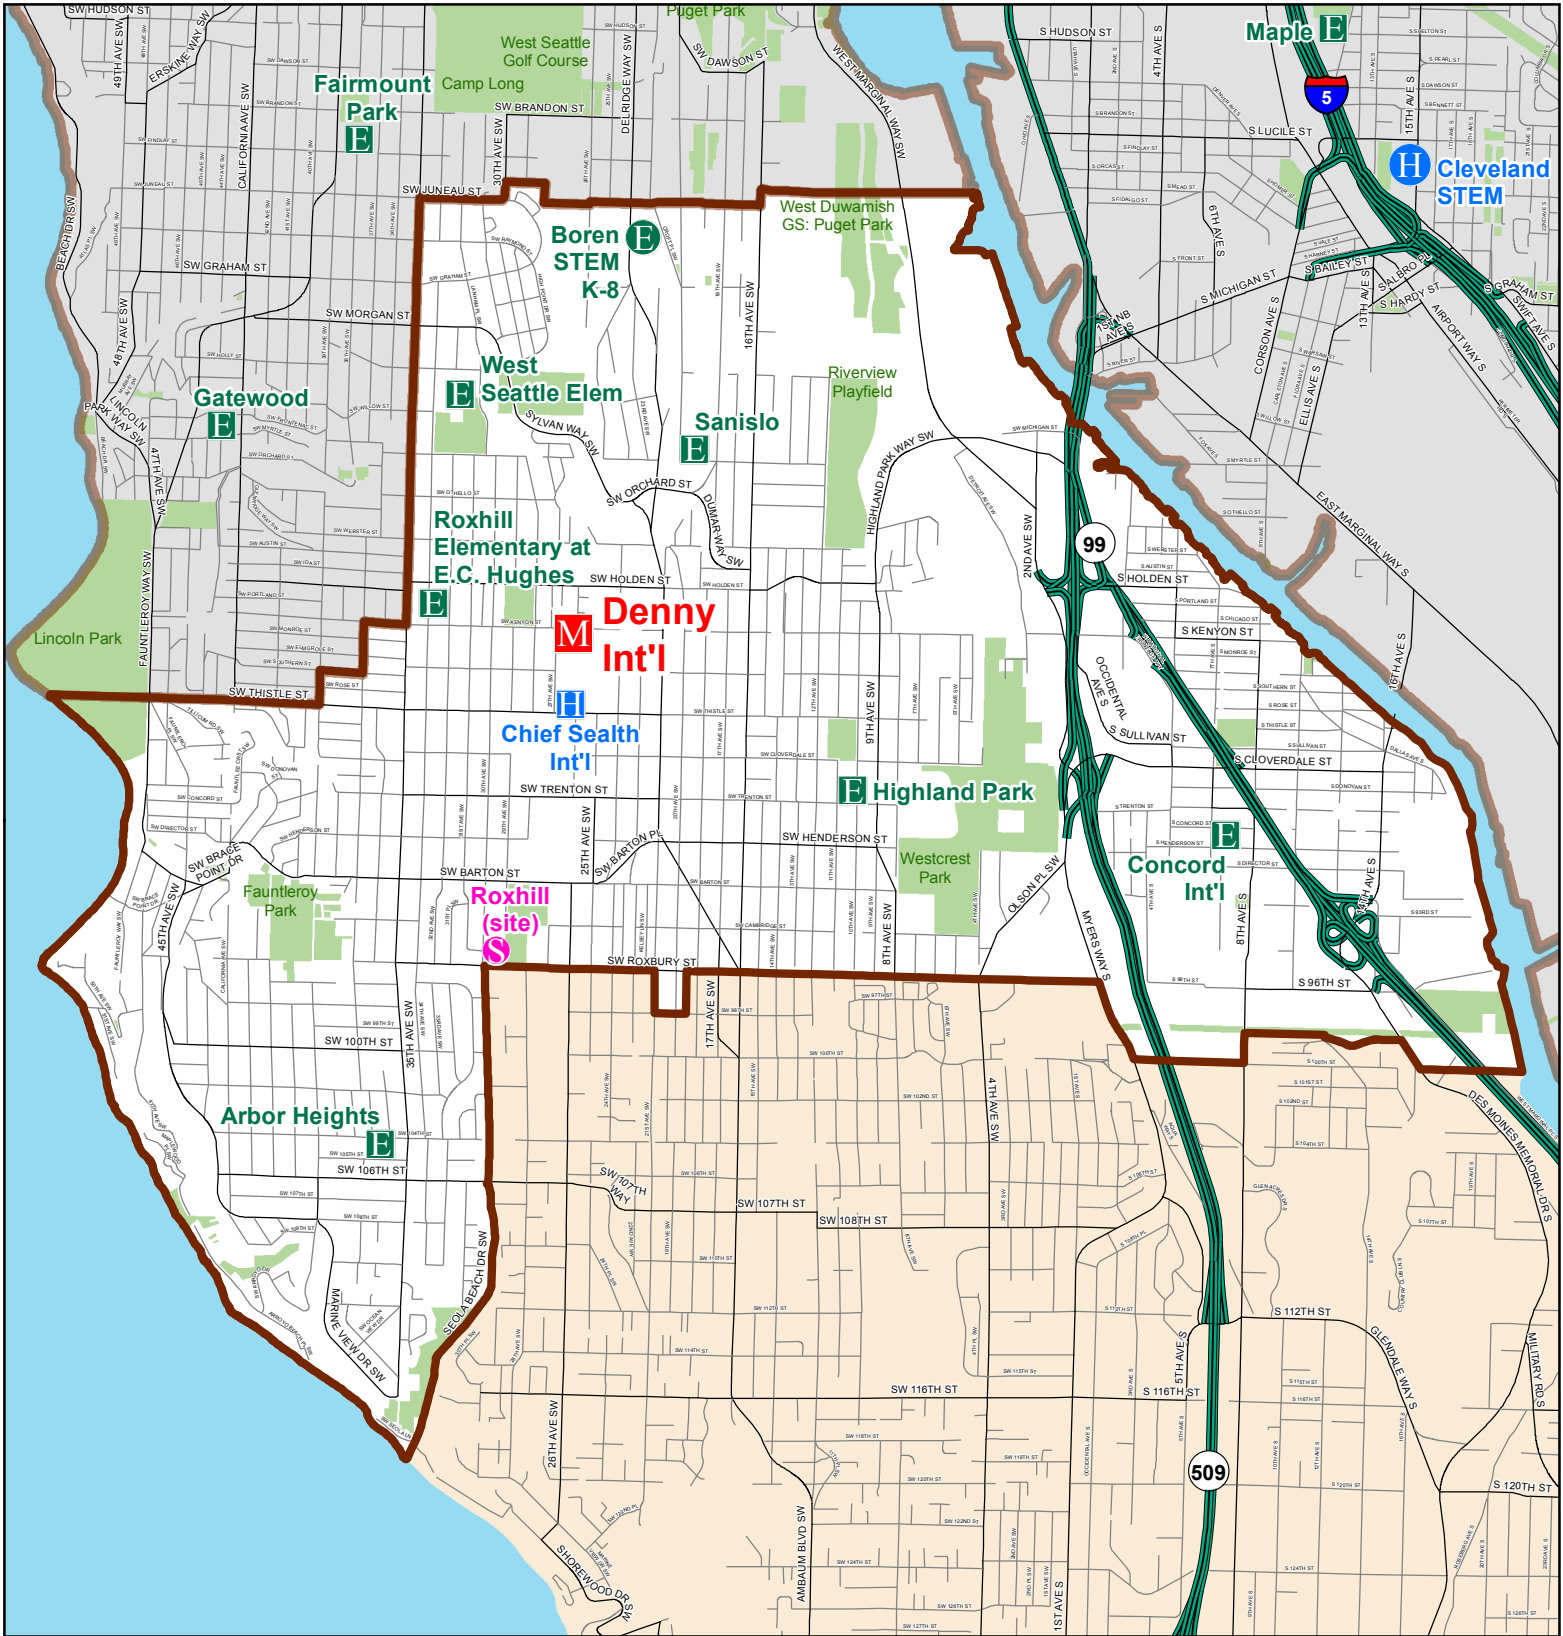

Denny Int'l

Middle School Attendance Area

Attendance Area

Elementary

High

Middle

Walk Zone

Option Elementary

Option High

Service School

Map last revised: 6/1/2018