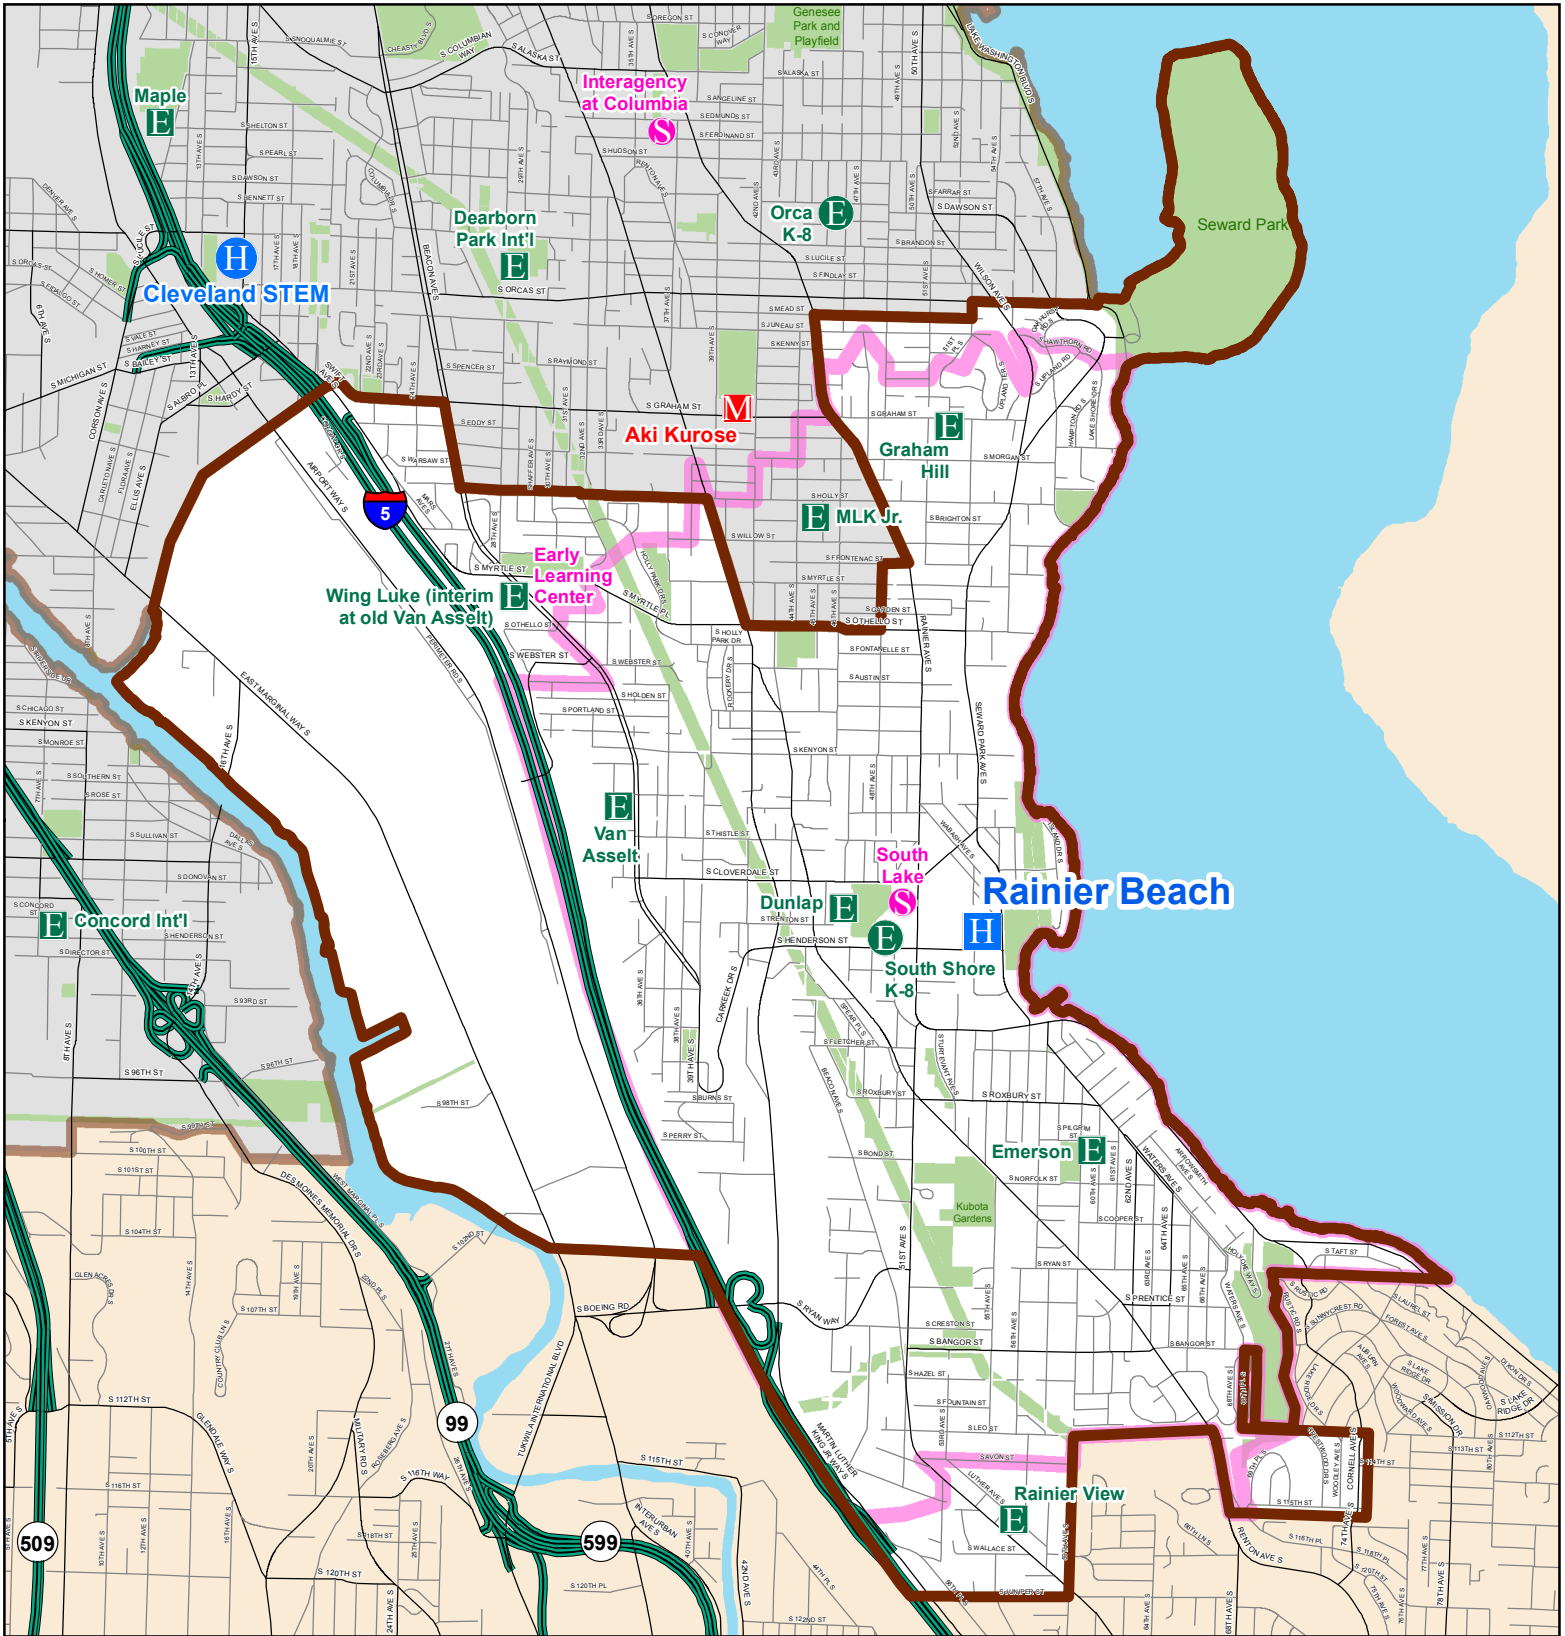

Rainier Beach

High School Attendance Area

E Elementary

H High

M Middle

E Option Elementary

H Option High

S Service School

Map last revised: 6/1/2018