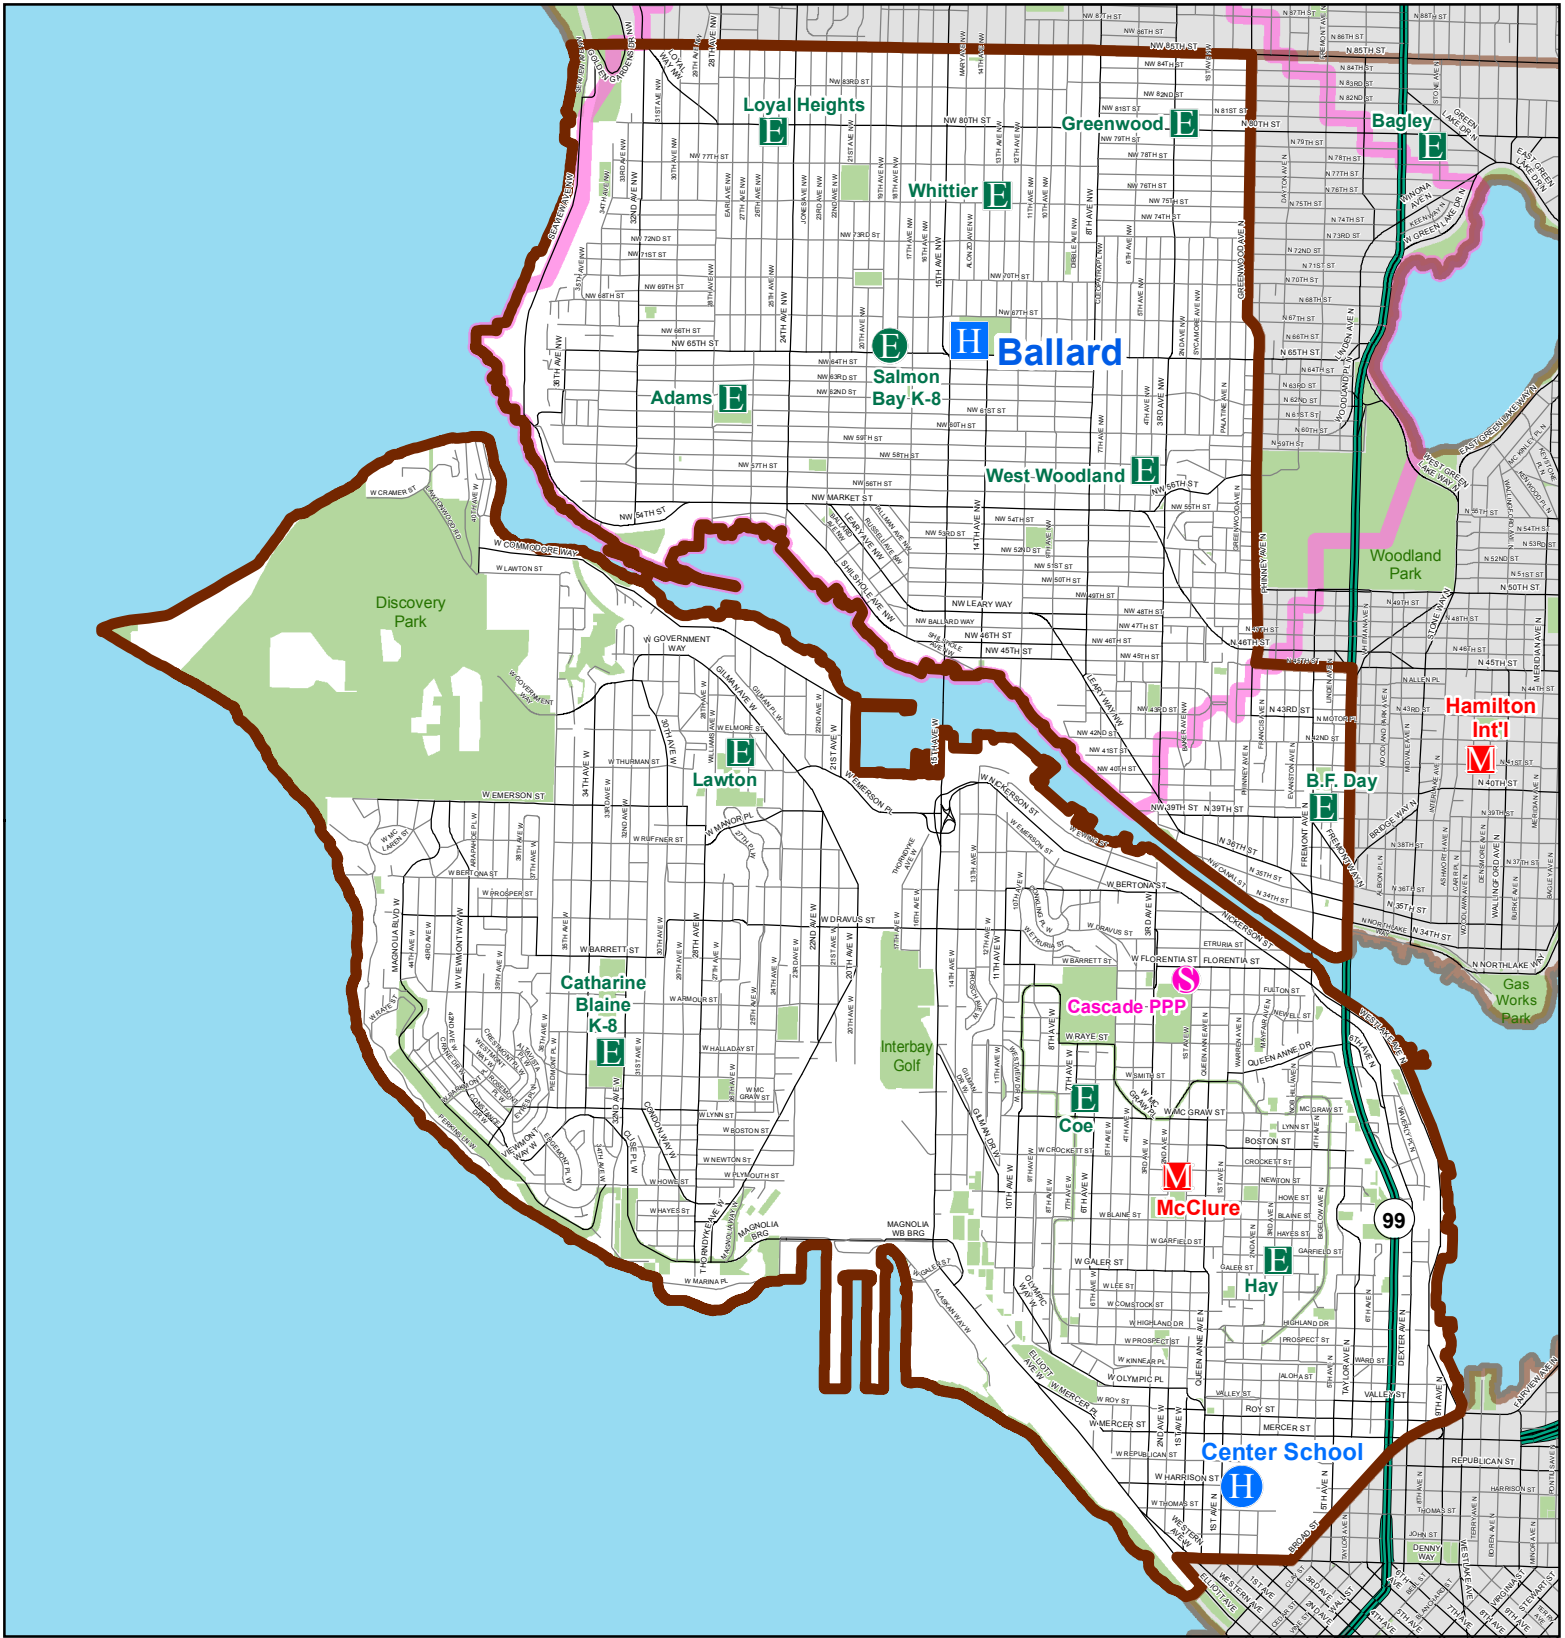

Ballard

High School Attendance Area

E Elementary	H High	M Middle
E Option Elementary	H Option High	S Service School

Map last revised: 6/1/2018