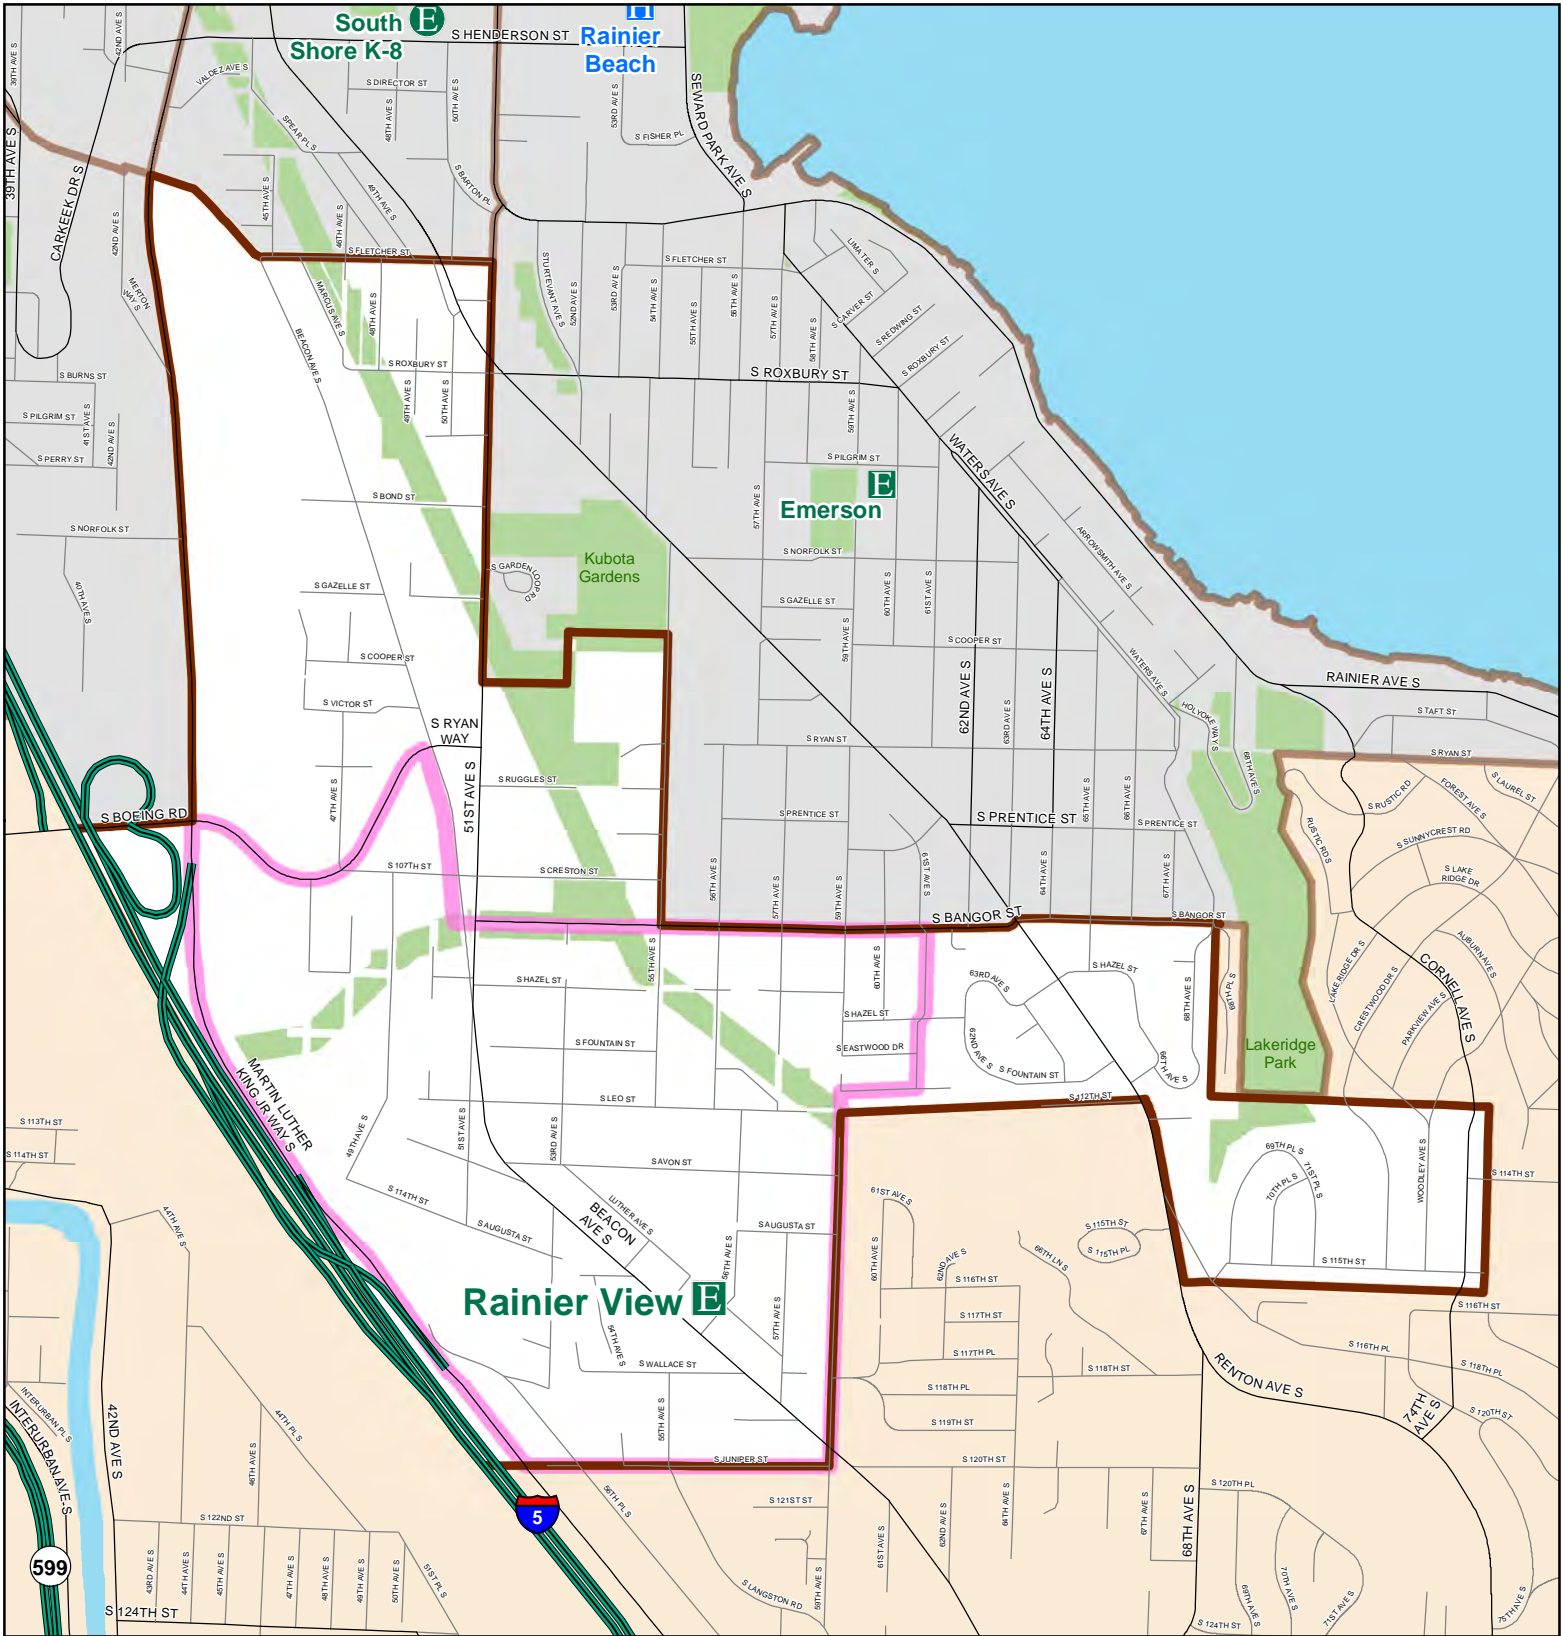

Rainier View

Elementary School Attendance Area

- Attendance Area
- Elementary
- High
- Middle
- Walk Zone
- Option Elementary
- Option High
- Service School

Map last revised: 6/5/2018