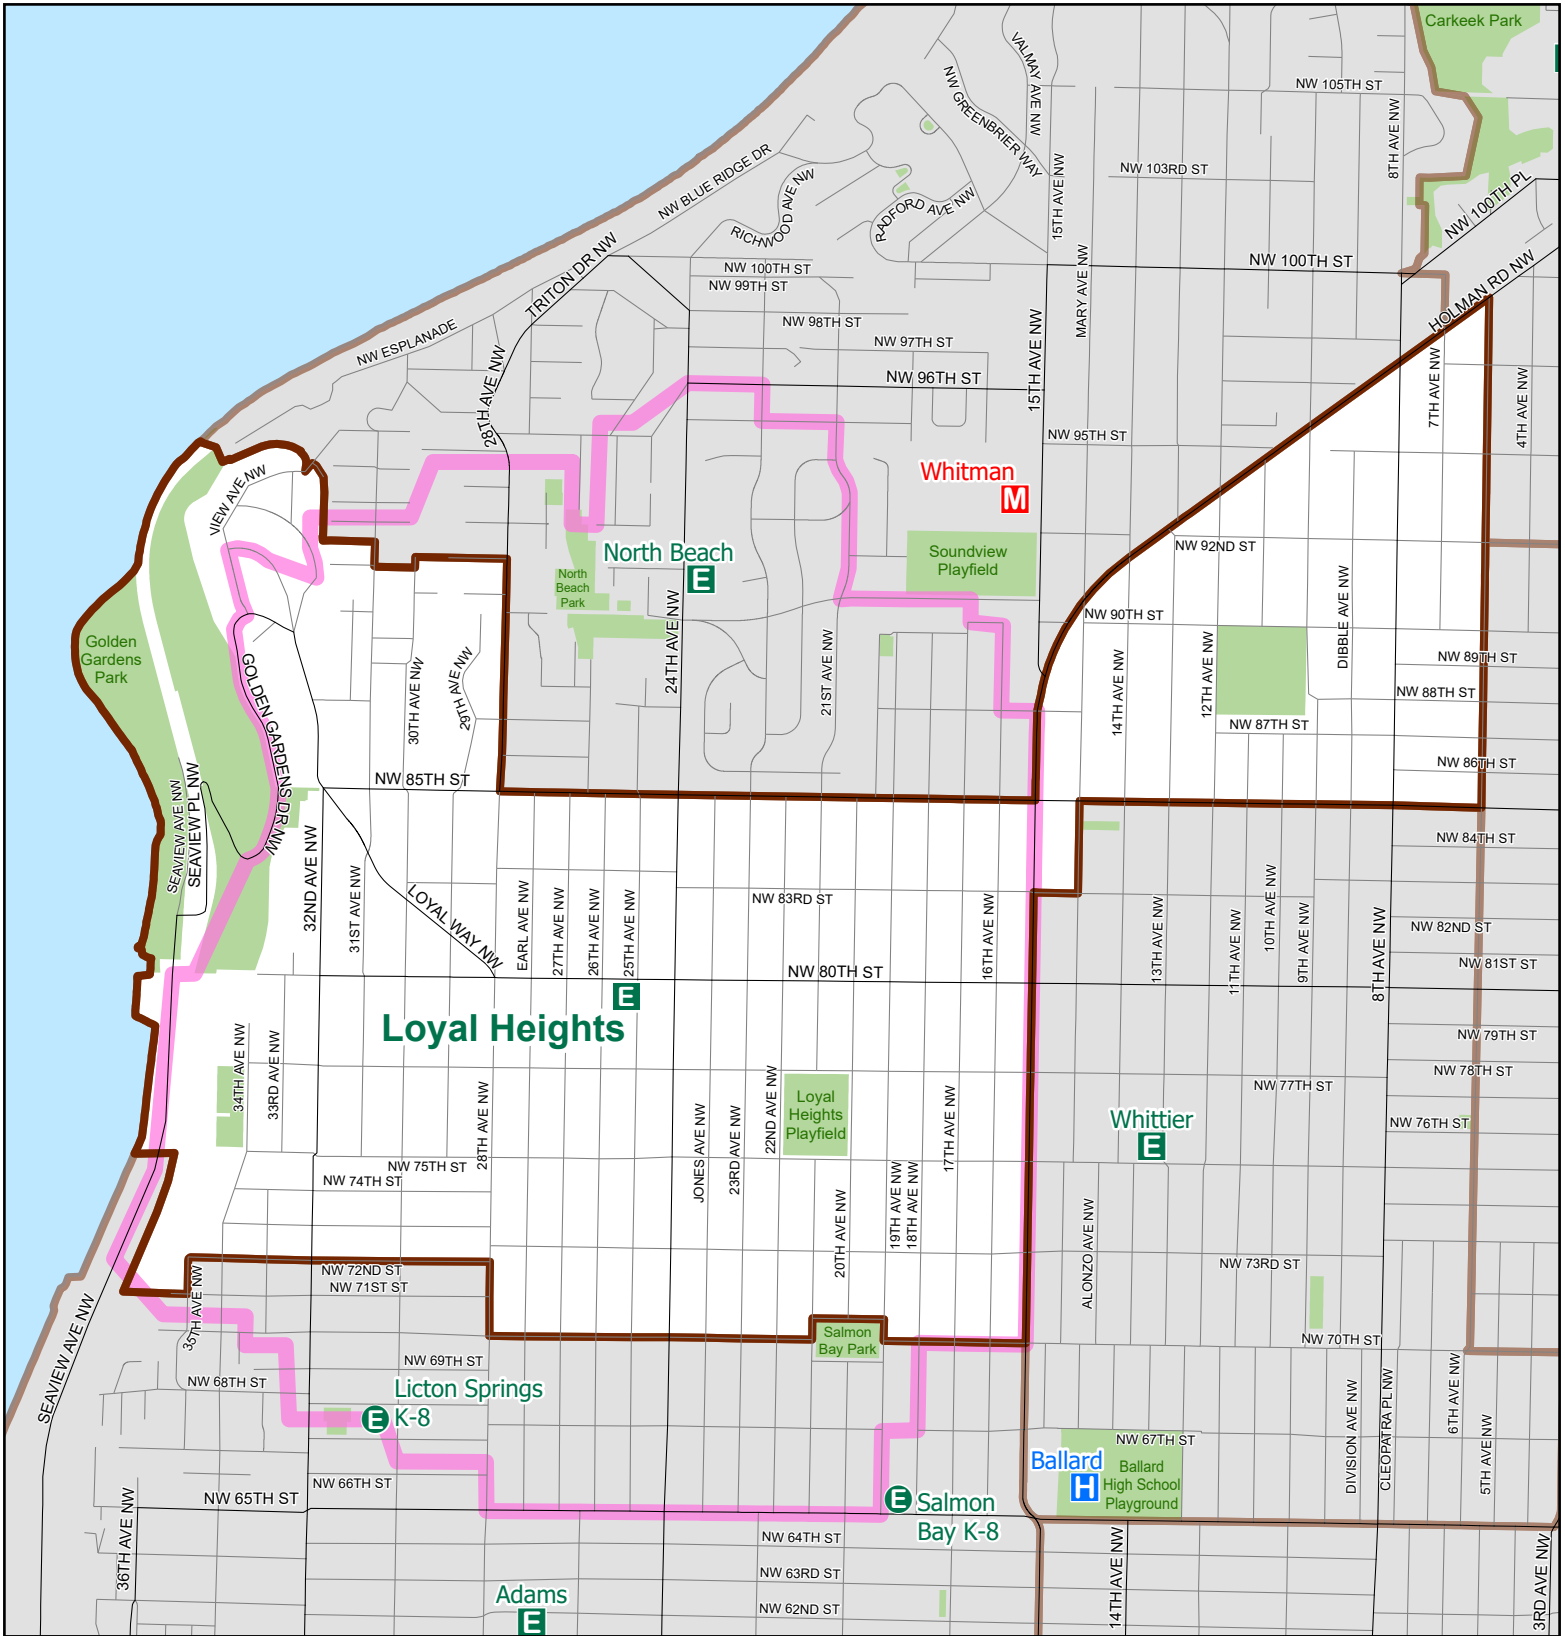

Loyal Heights

Elementary School Attendance Area

Attendance Area

Walk Zone

Elementary

Option Elementary

High

Option High

Middle

Option School with continuous enrollment

Map last revised: 12/16/2019