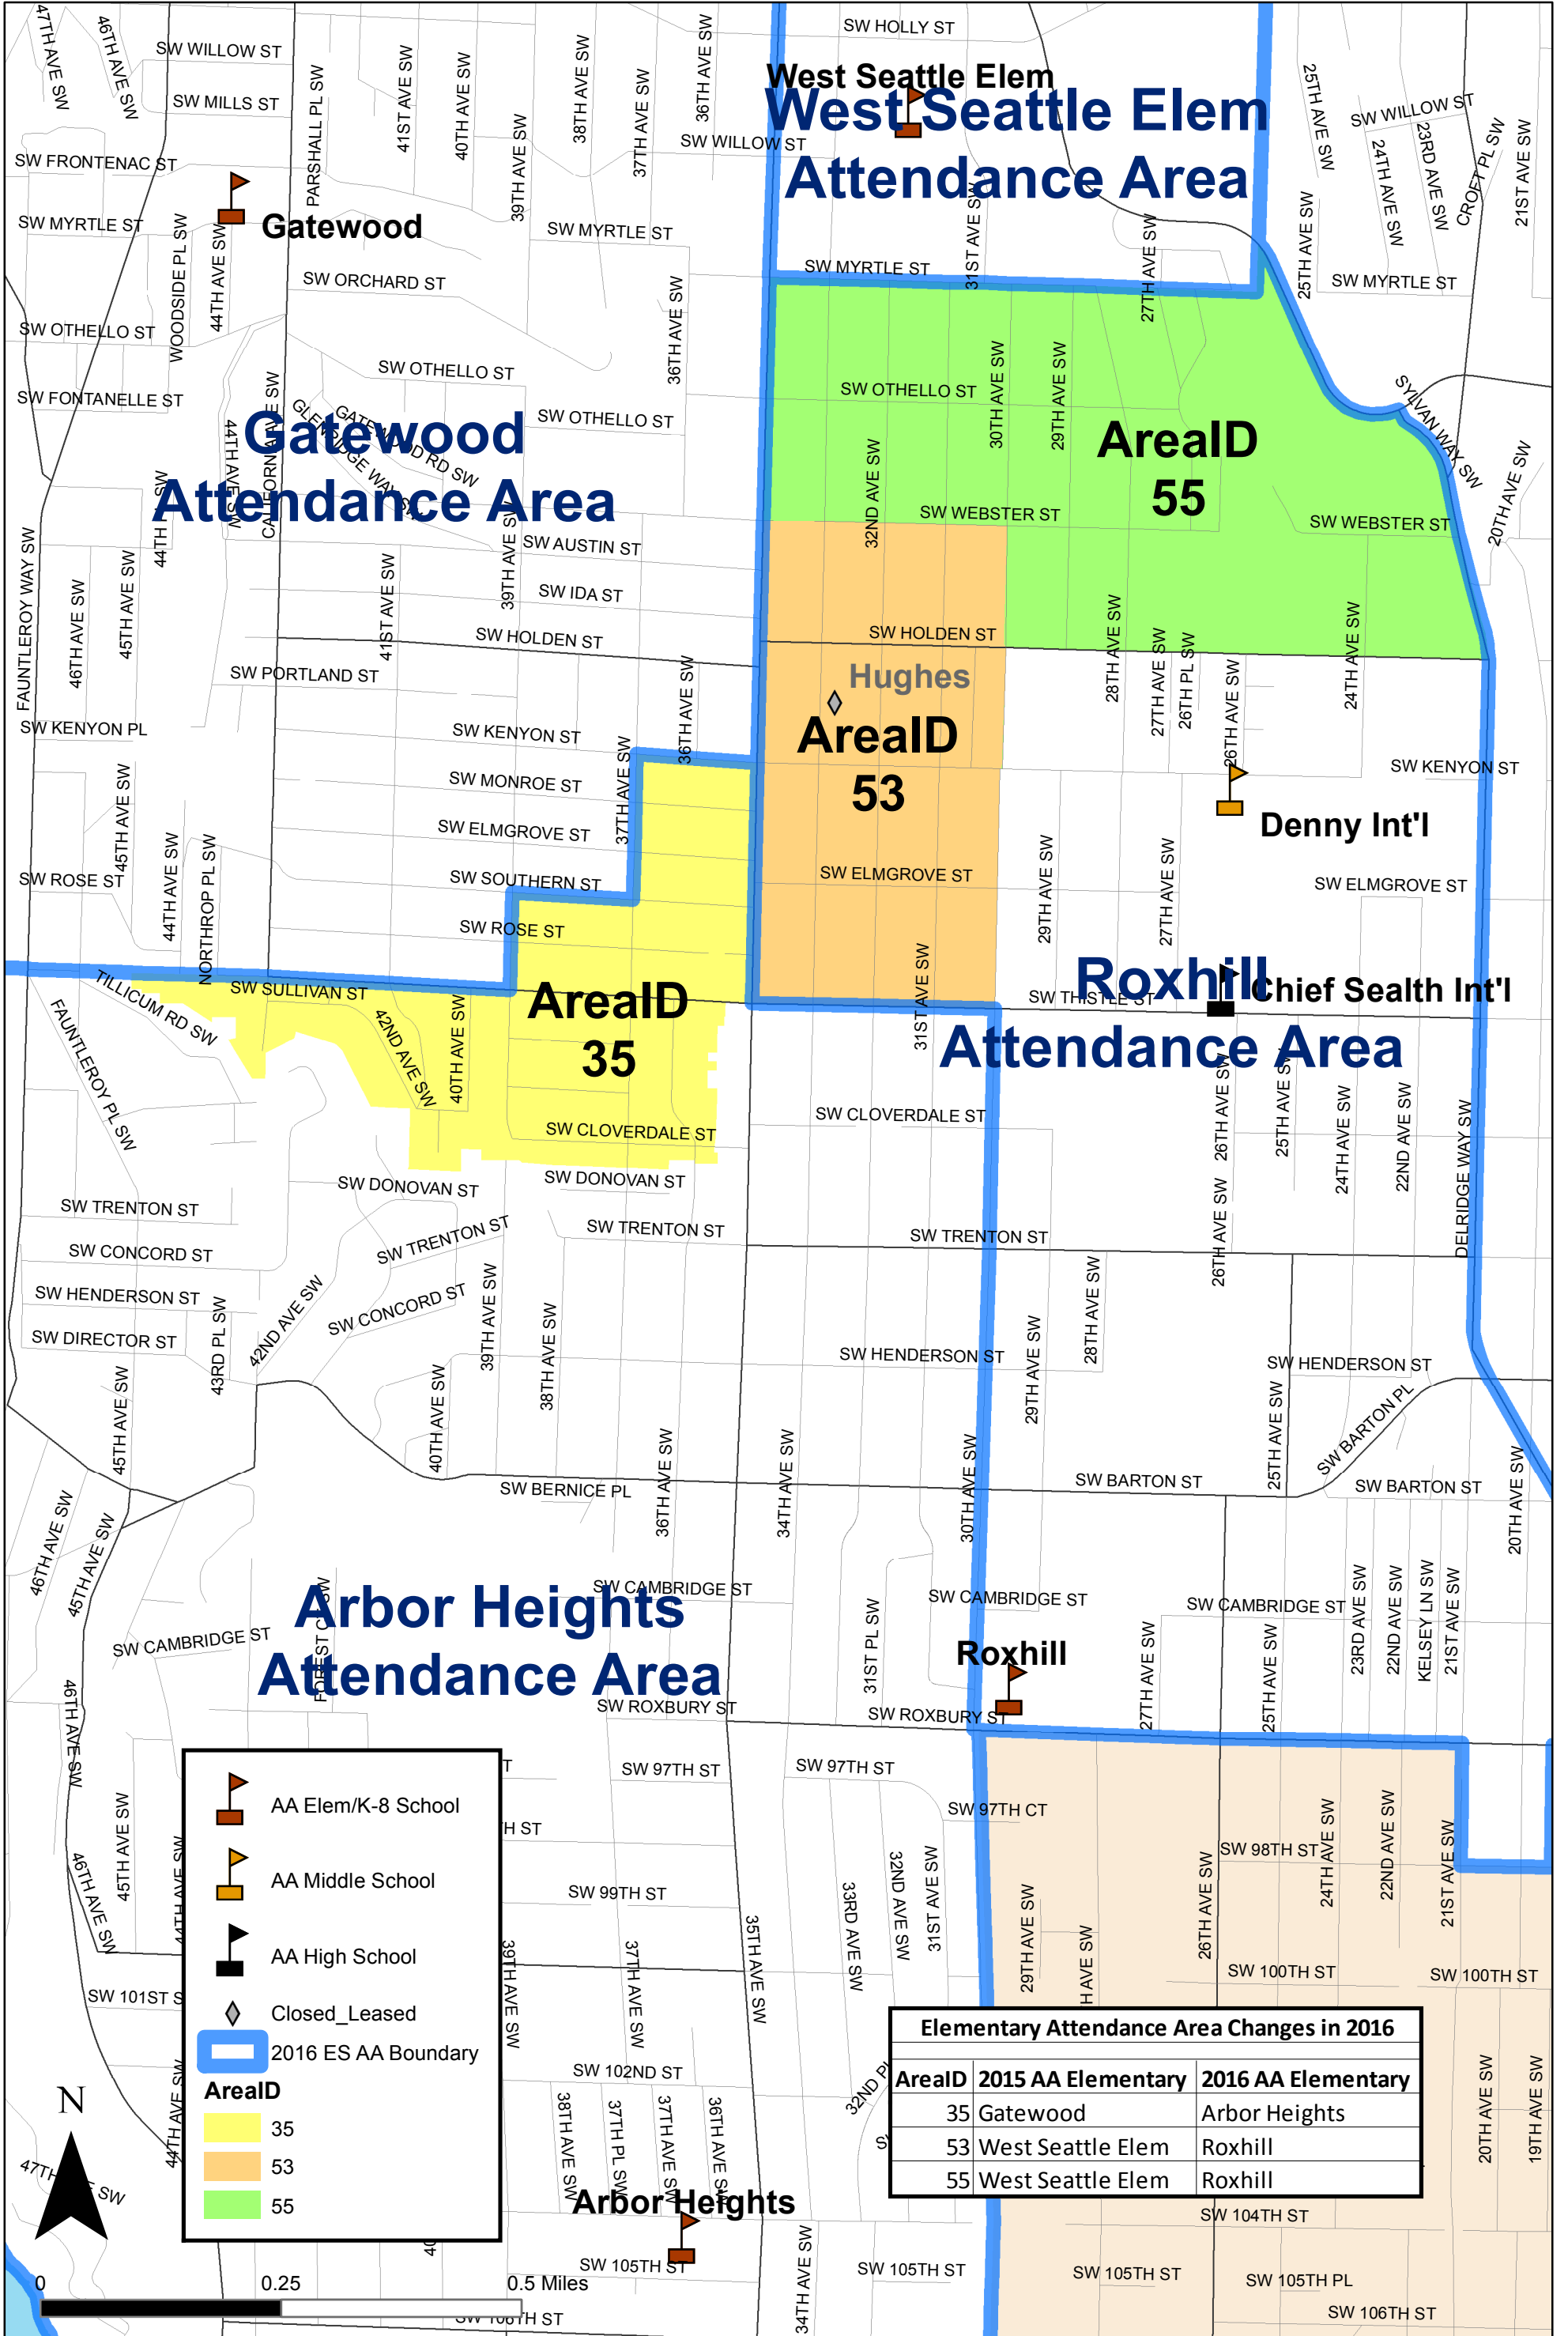

# Elementary School Attendance Area Changes in 2016

Map Data:  
2016-17  
Last updated:  
10/7/2015

AA Elem/K-8 School  
 AA Middle School  
 AA High School  
 Closed/Leased  
 2016 ES AA Boundary  
**AreaID**  
 35  
 53  
 55

Elementary Attendance Area Changes in 2016		
AreaID	2015 AA Elementary	2016 AA Elementary
35	Gatewood	Arbor Heights
53	West Seattle Elem	Roxhill
55	West Seattle Elem	Roxhill

The names on this map are not intended to reflect the official name of any school building. They are instead intended to ensure better public understanding based upon familiar reference, particularly in situations where program and school building names differ. This information has been compiled by SPS staff from a variety of sources and is subject to change without notice. SPS makes no representations or warranties, expressed or implied, as to accuracy, completeness, timeliness, or rights to the use of such information. SPS shall not be liable for any general, special, indirect, incidental, or consequential damages including, but not limited to, lost revenues or lost profits resulting from the use or misuse of the information contained on this map. Any sale of this map or information on this map is prohibited. MapFile: AACChanges2016\_ES\_20151007\_0600