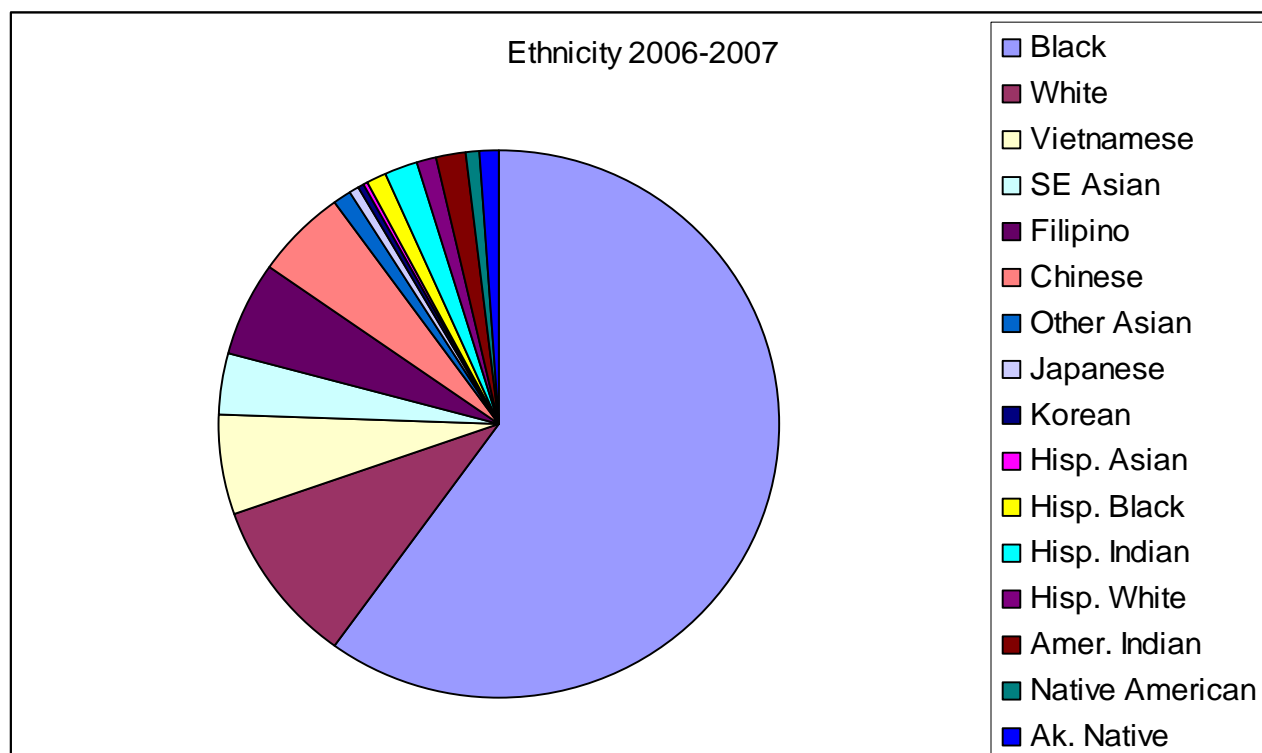

Muir Student Population by Ethnicity 2006-2007

	2005-2006	2006-2007	% change
Black	154	178	15.6%
White	26	29	11.5%
Vietnamese	25	17	-32.0%
SE Asian	24	11	-54.2%
Filipino	22	17	-22.7%
Chinese	14	15	7.1%
Other Asian	7	4	-42.9%
Japanese	2	1	-50.0%
Korean	0	1	NA
Hisp. Asian	2	1	-50.0%
Hisp. Black	3	3	0.0%
Hisp. Indian	4	6	50.0%
Hisp. White	0	3	NA
Amer. Indian	5	5	0.0%
Native American	1	3	200.0%
Ak. Native	0	3	NA
Total	289	297	2.8%

	2005-2006	2006-2007	% Change
Black	154	178	15.6%
White	26	29	11.5%
All Asian	94	66	-29.8%
All Hispanic	9	13	44.4%
All Native Am/In/Ak	6	11	83.3%
Total	289	297	2.8%