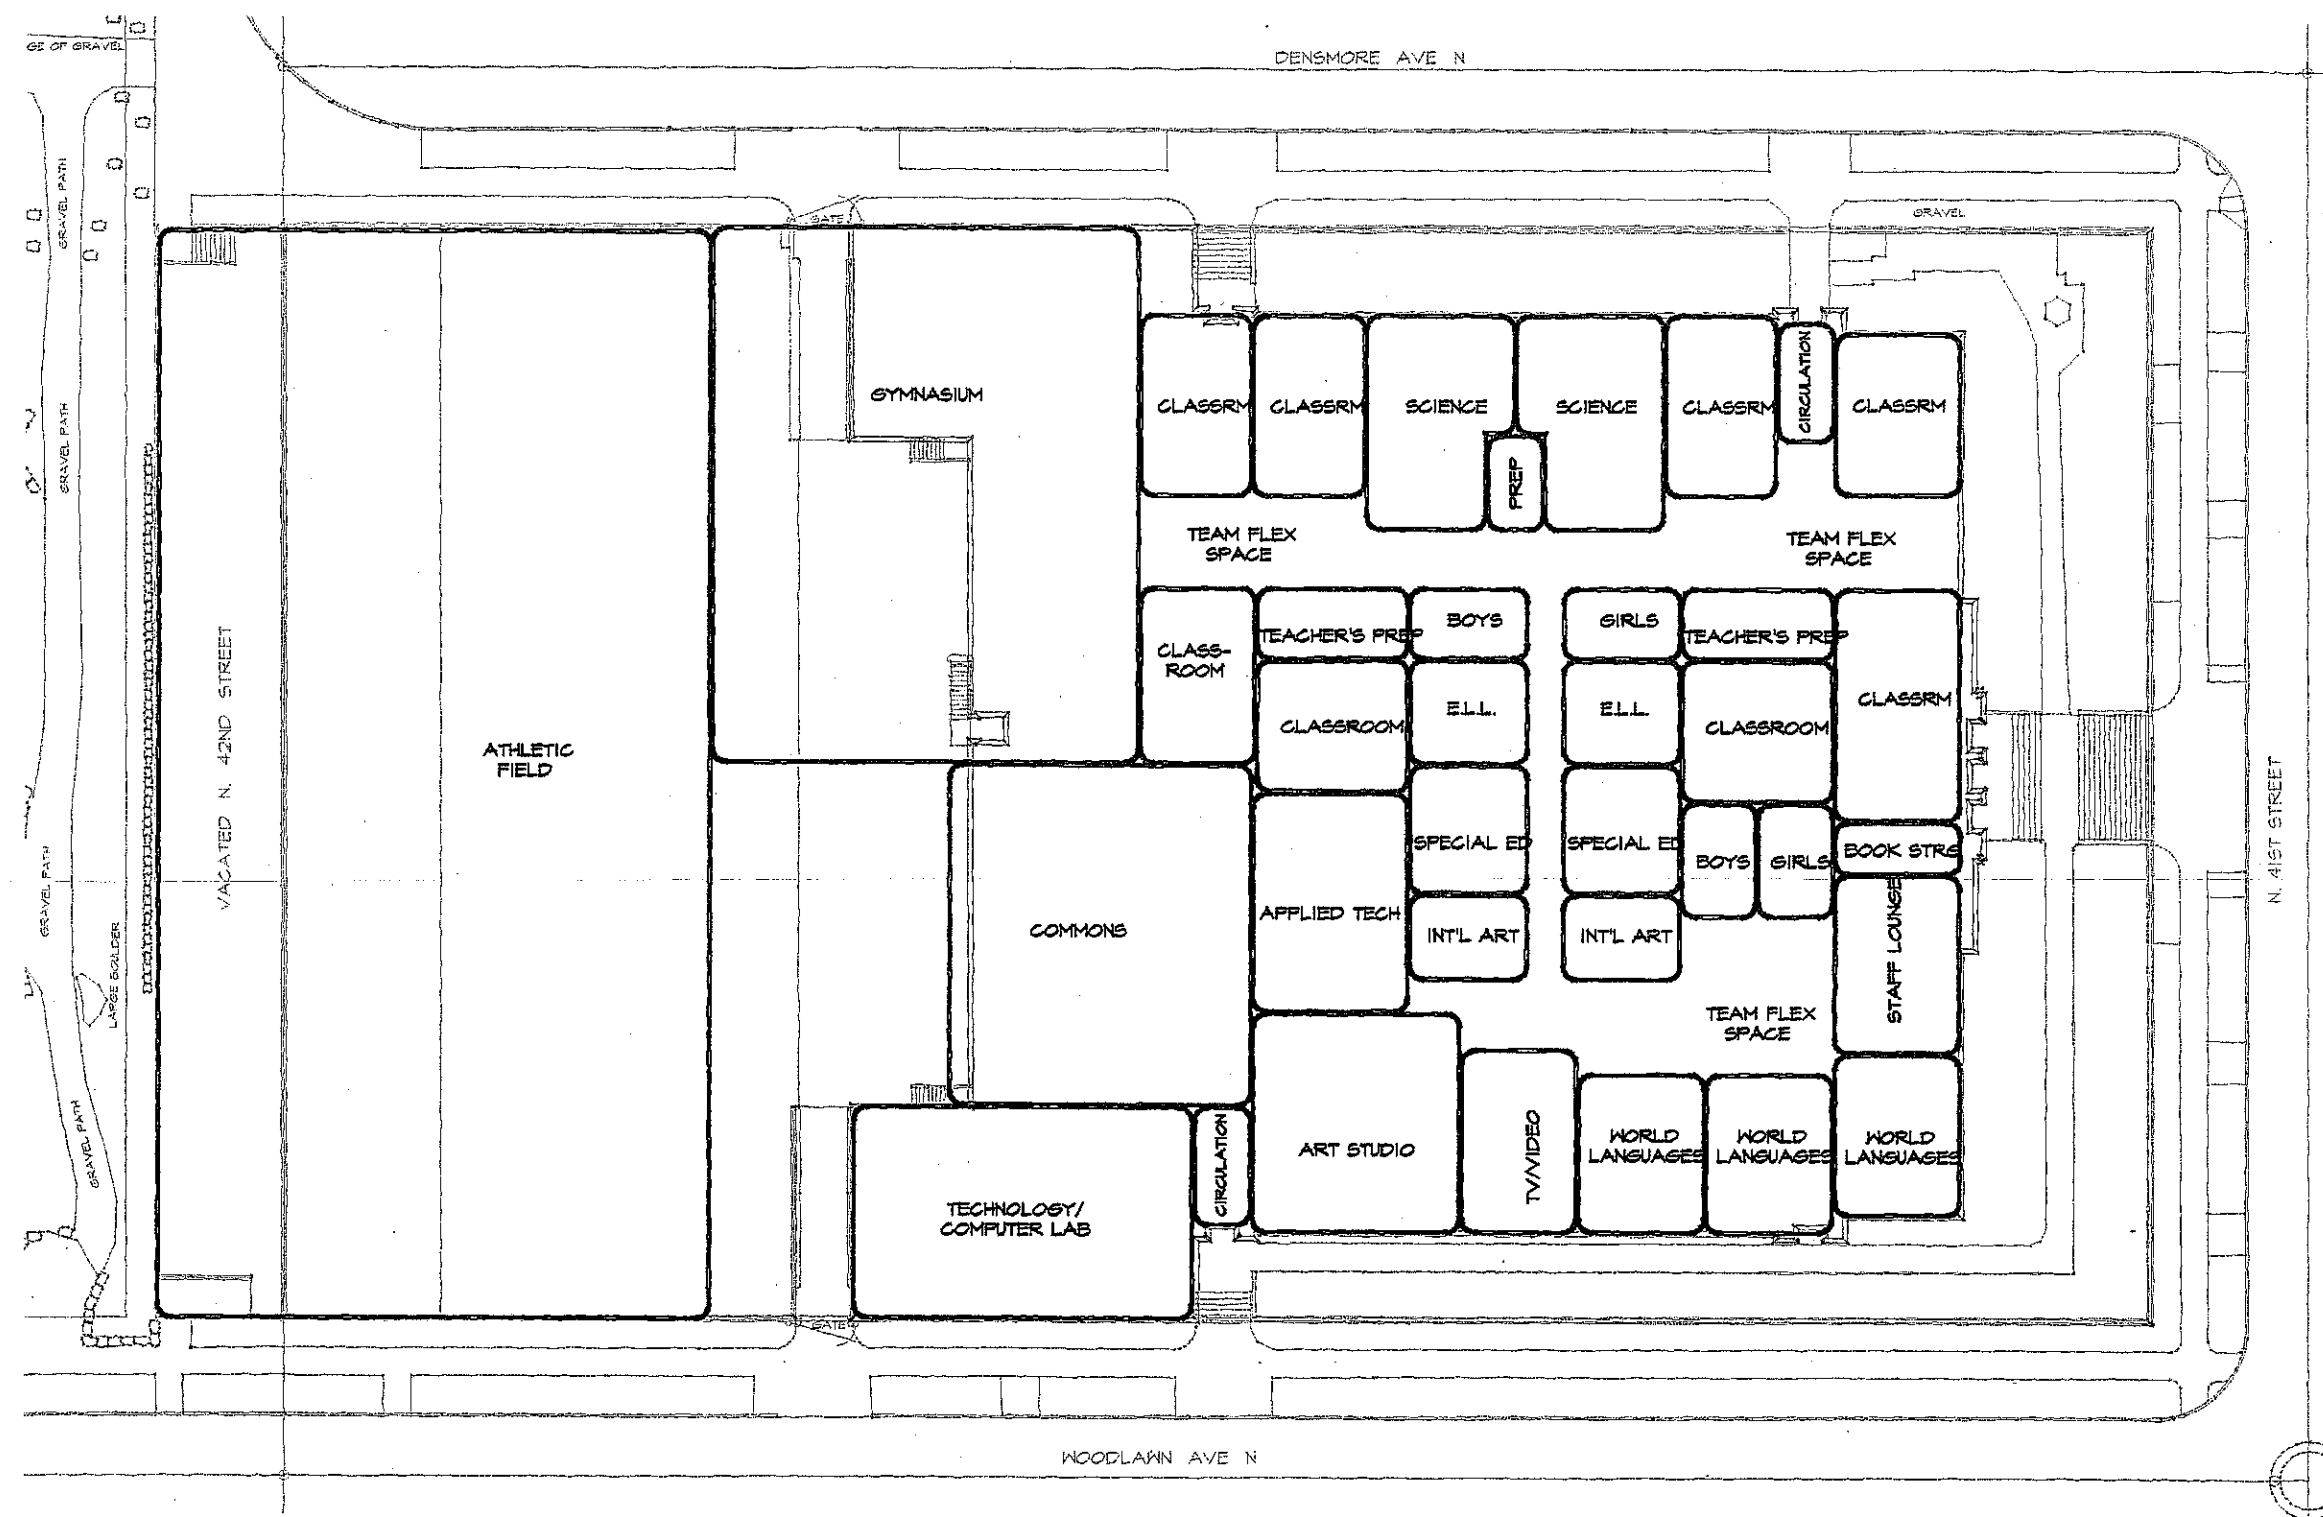

TEAM 3: First Floor Plan

Hamilton Middle School

SCALE: 1" = 40'-0"

4/3/2006

ROLLUDA ARCHITECTS

105 S. Main Street
Suite 323
Seattle, WA 98104
t. 206-624-4222
f. 206-624-4226

TEAM 3: Second Floor Plan Hamilton Middle School

SCALE: 1" = 40'-0"

4/3/2006

ROLLUDA
ARCHITECTS

105 S. Main Street
Suite 323
Seattle, WA 98104
t: 206-624-4222
f: 206-624-4226

TEAM 3: Third Floor Plan **Hamilton Middle School**

SCALE: 1" = 40'-0"

4/3/2006

ROLLUDA ARCHITECTS