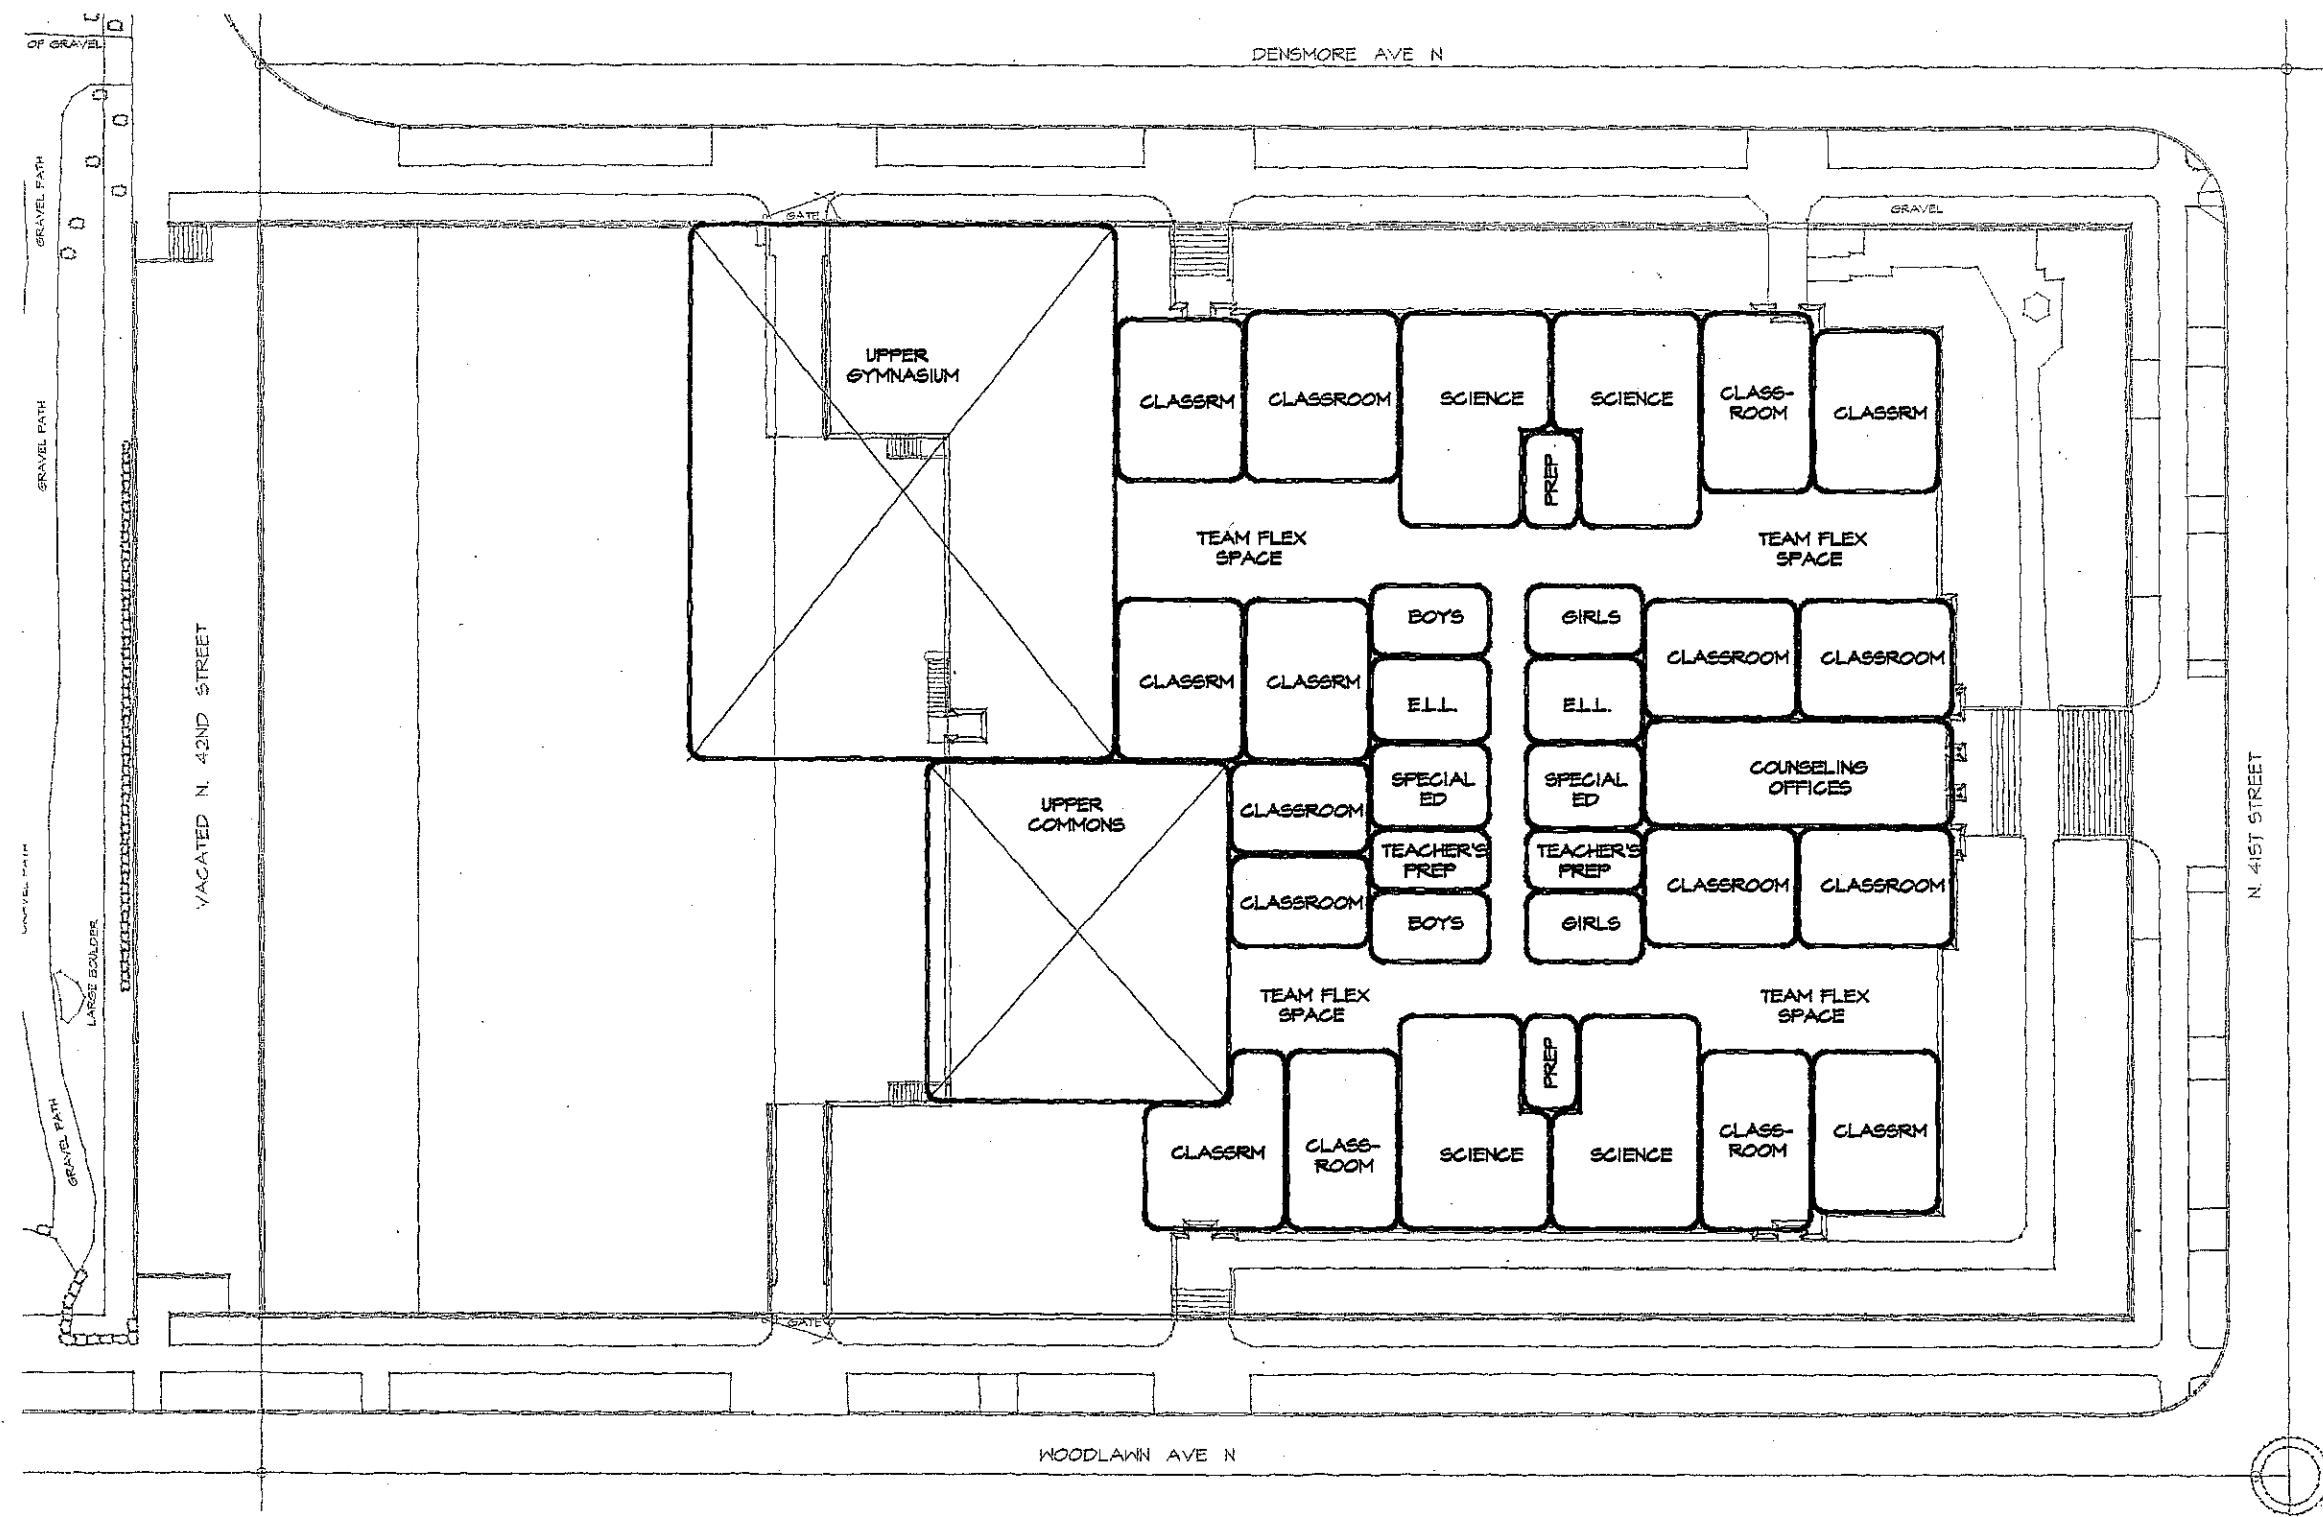

TEAM 3: First Floor Plan

Hamilton Middle School

SCALE: 1" = 40'-0"

4/3/2006

ROLLUDA ARCHITECTS

105 S. Main Street
Suite 323
Seattle, WA 98104
t. 206-624-4222
f. 206-624-4226

TEAM 3: Second Floor Plan Hamilton Middle School

SCALE: 1" = 40'-0"

4/3/2006

ROLLUDA
ARCHITECTS

105 S. Main Street
Suite 323
Seattle, WA 98104
t: 206-624-4222
f: 206-624-4226

TEAM 3: Third Floor Plan **Hamilton Middle School**

SCALE: 1" = 40'-0"

4/3/2006

ROLLUDA ARCHITECTS