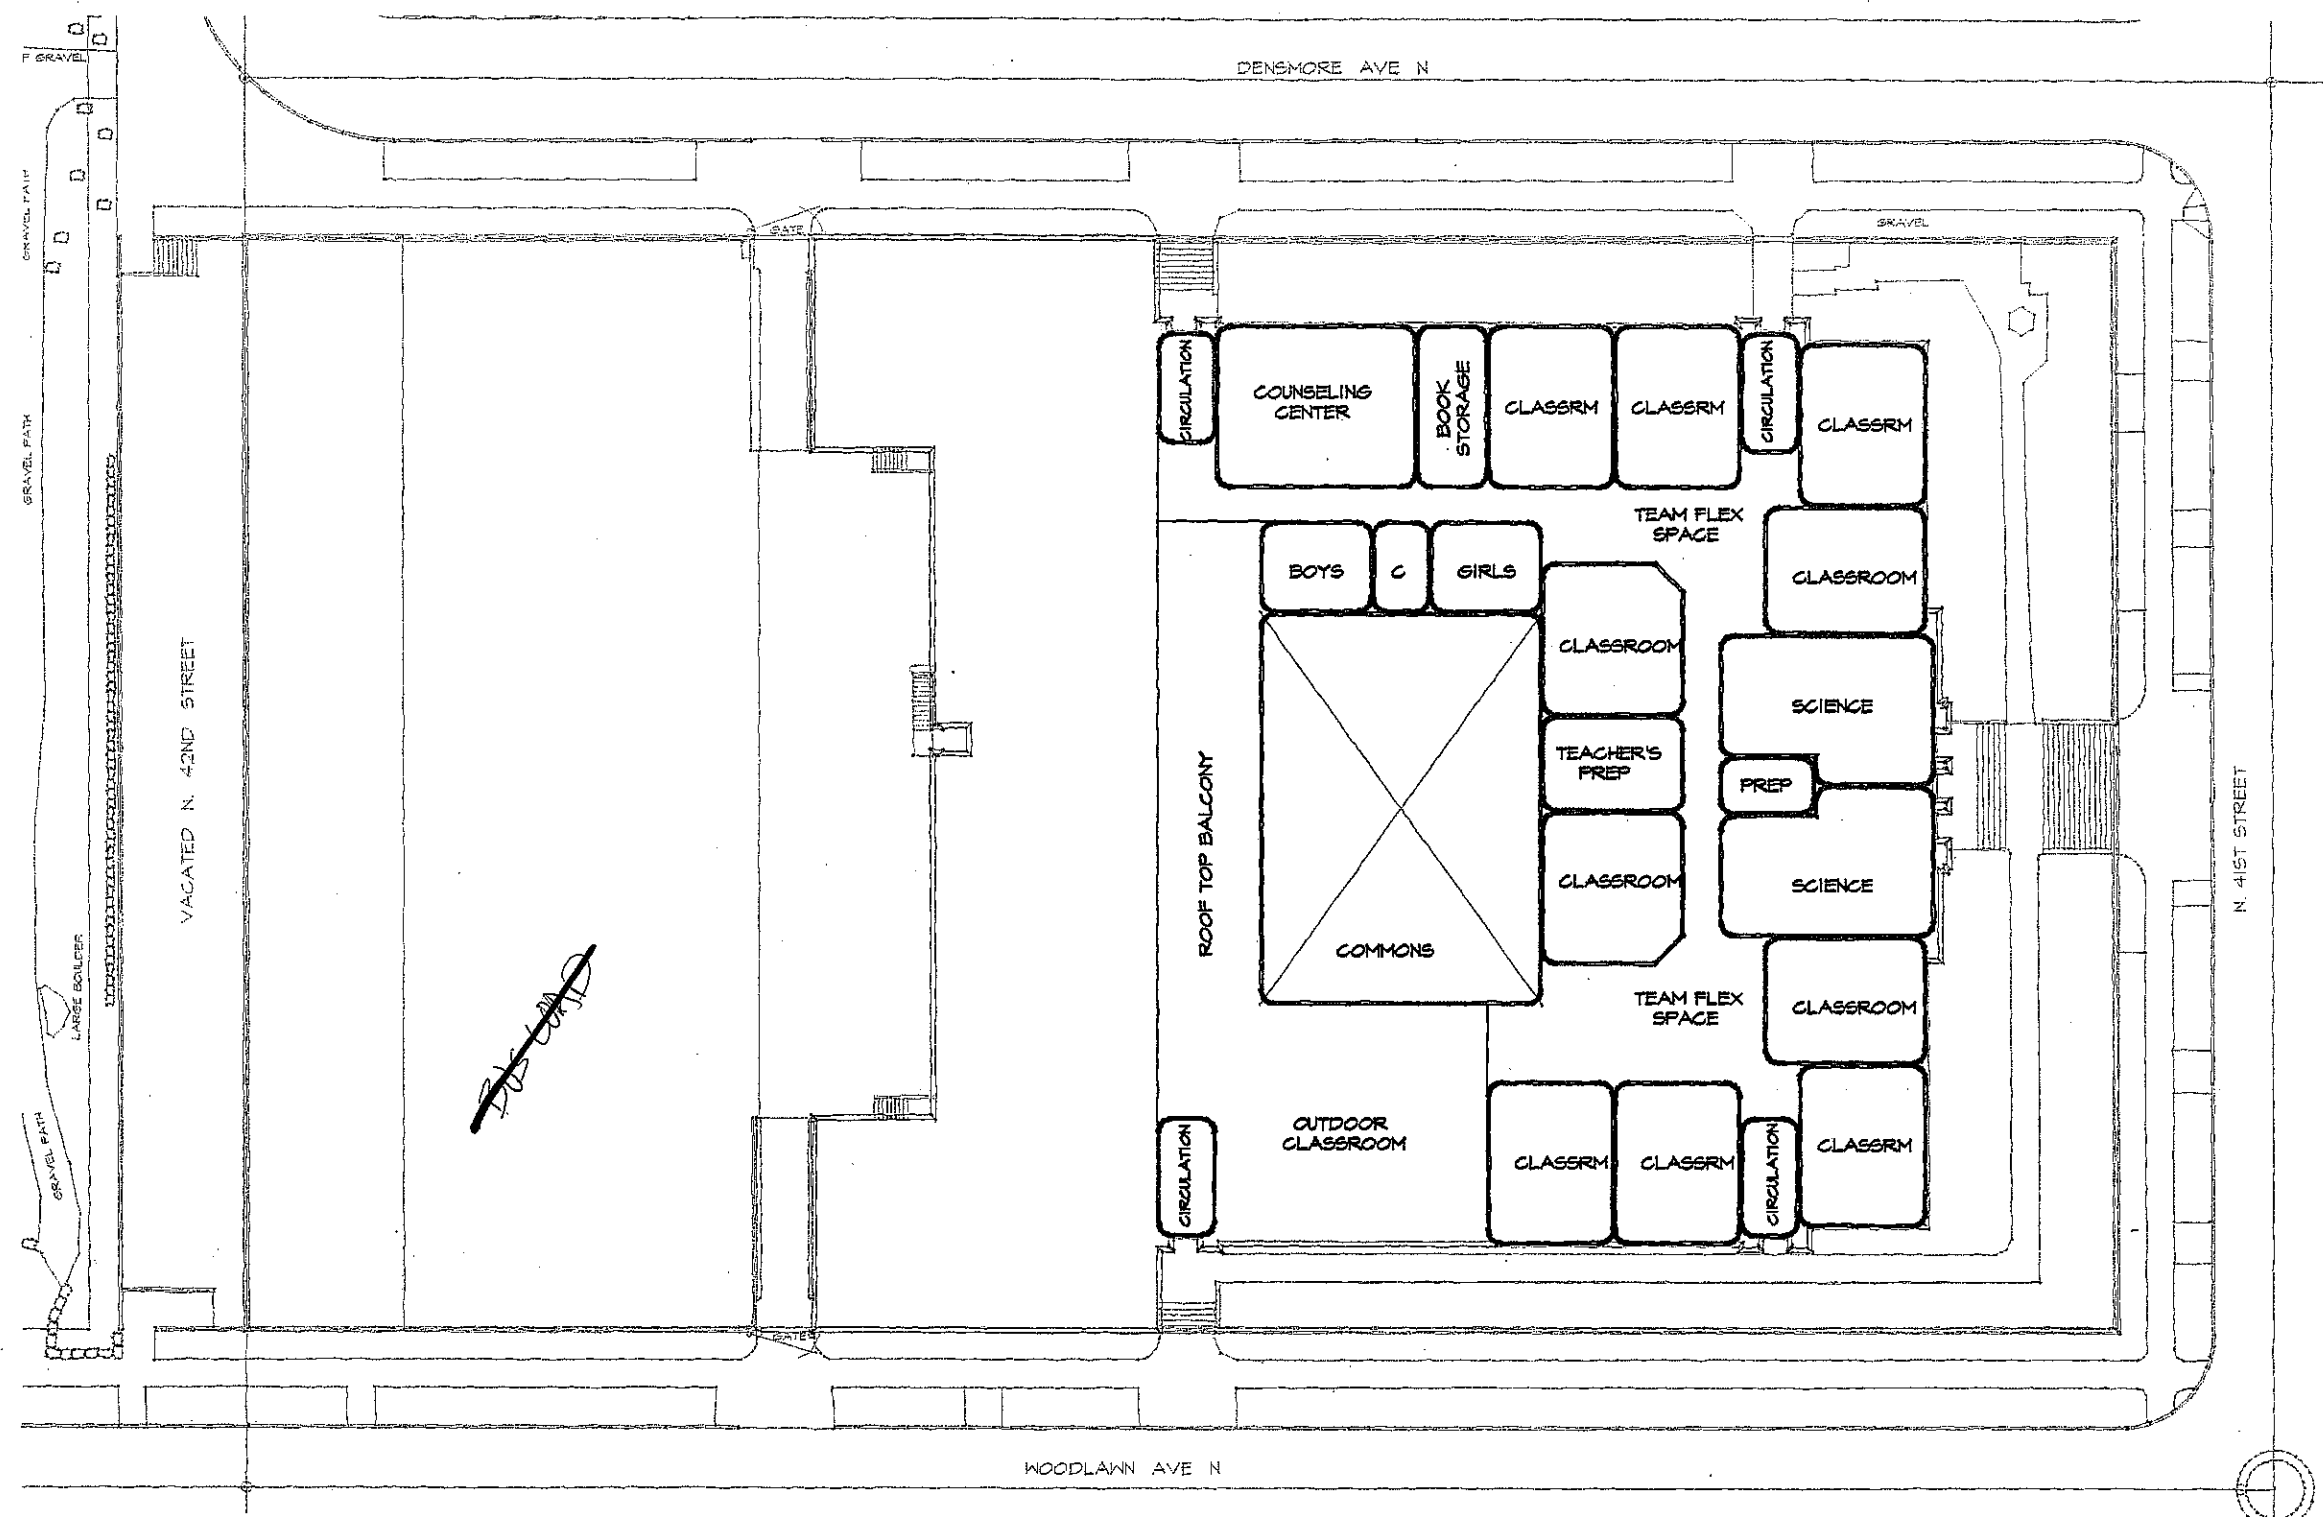

TEAM 2: First Floor Plan **Hamilton Middle School**

SCALE: 1" = 40'-0"

4/3/2006

ROLLUDA ARCHITECTS

105 S. Main Street
 Suite 323
 Seattle, WA 98104
 t: 206-624-4222
 f: 206-624-4226

TEAM 2: Second Floor Plan Hamilton Middle School

SCALE: 1" = 40'-0"

4/3/2006

ROLLUDA
ARCHITECTS

105 S. Main Street
Suite 323
Seattle, WA 98104

t: 206-624-4222
f: 206-624-4226

TEAM 2: Third Floor Plan **Hamilton Middle School**

SCALE: 1" = 40'-0"

4/3/2006