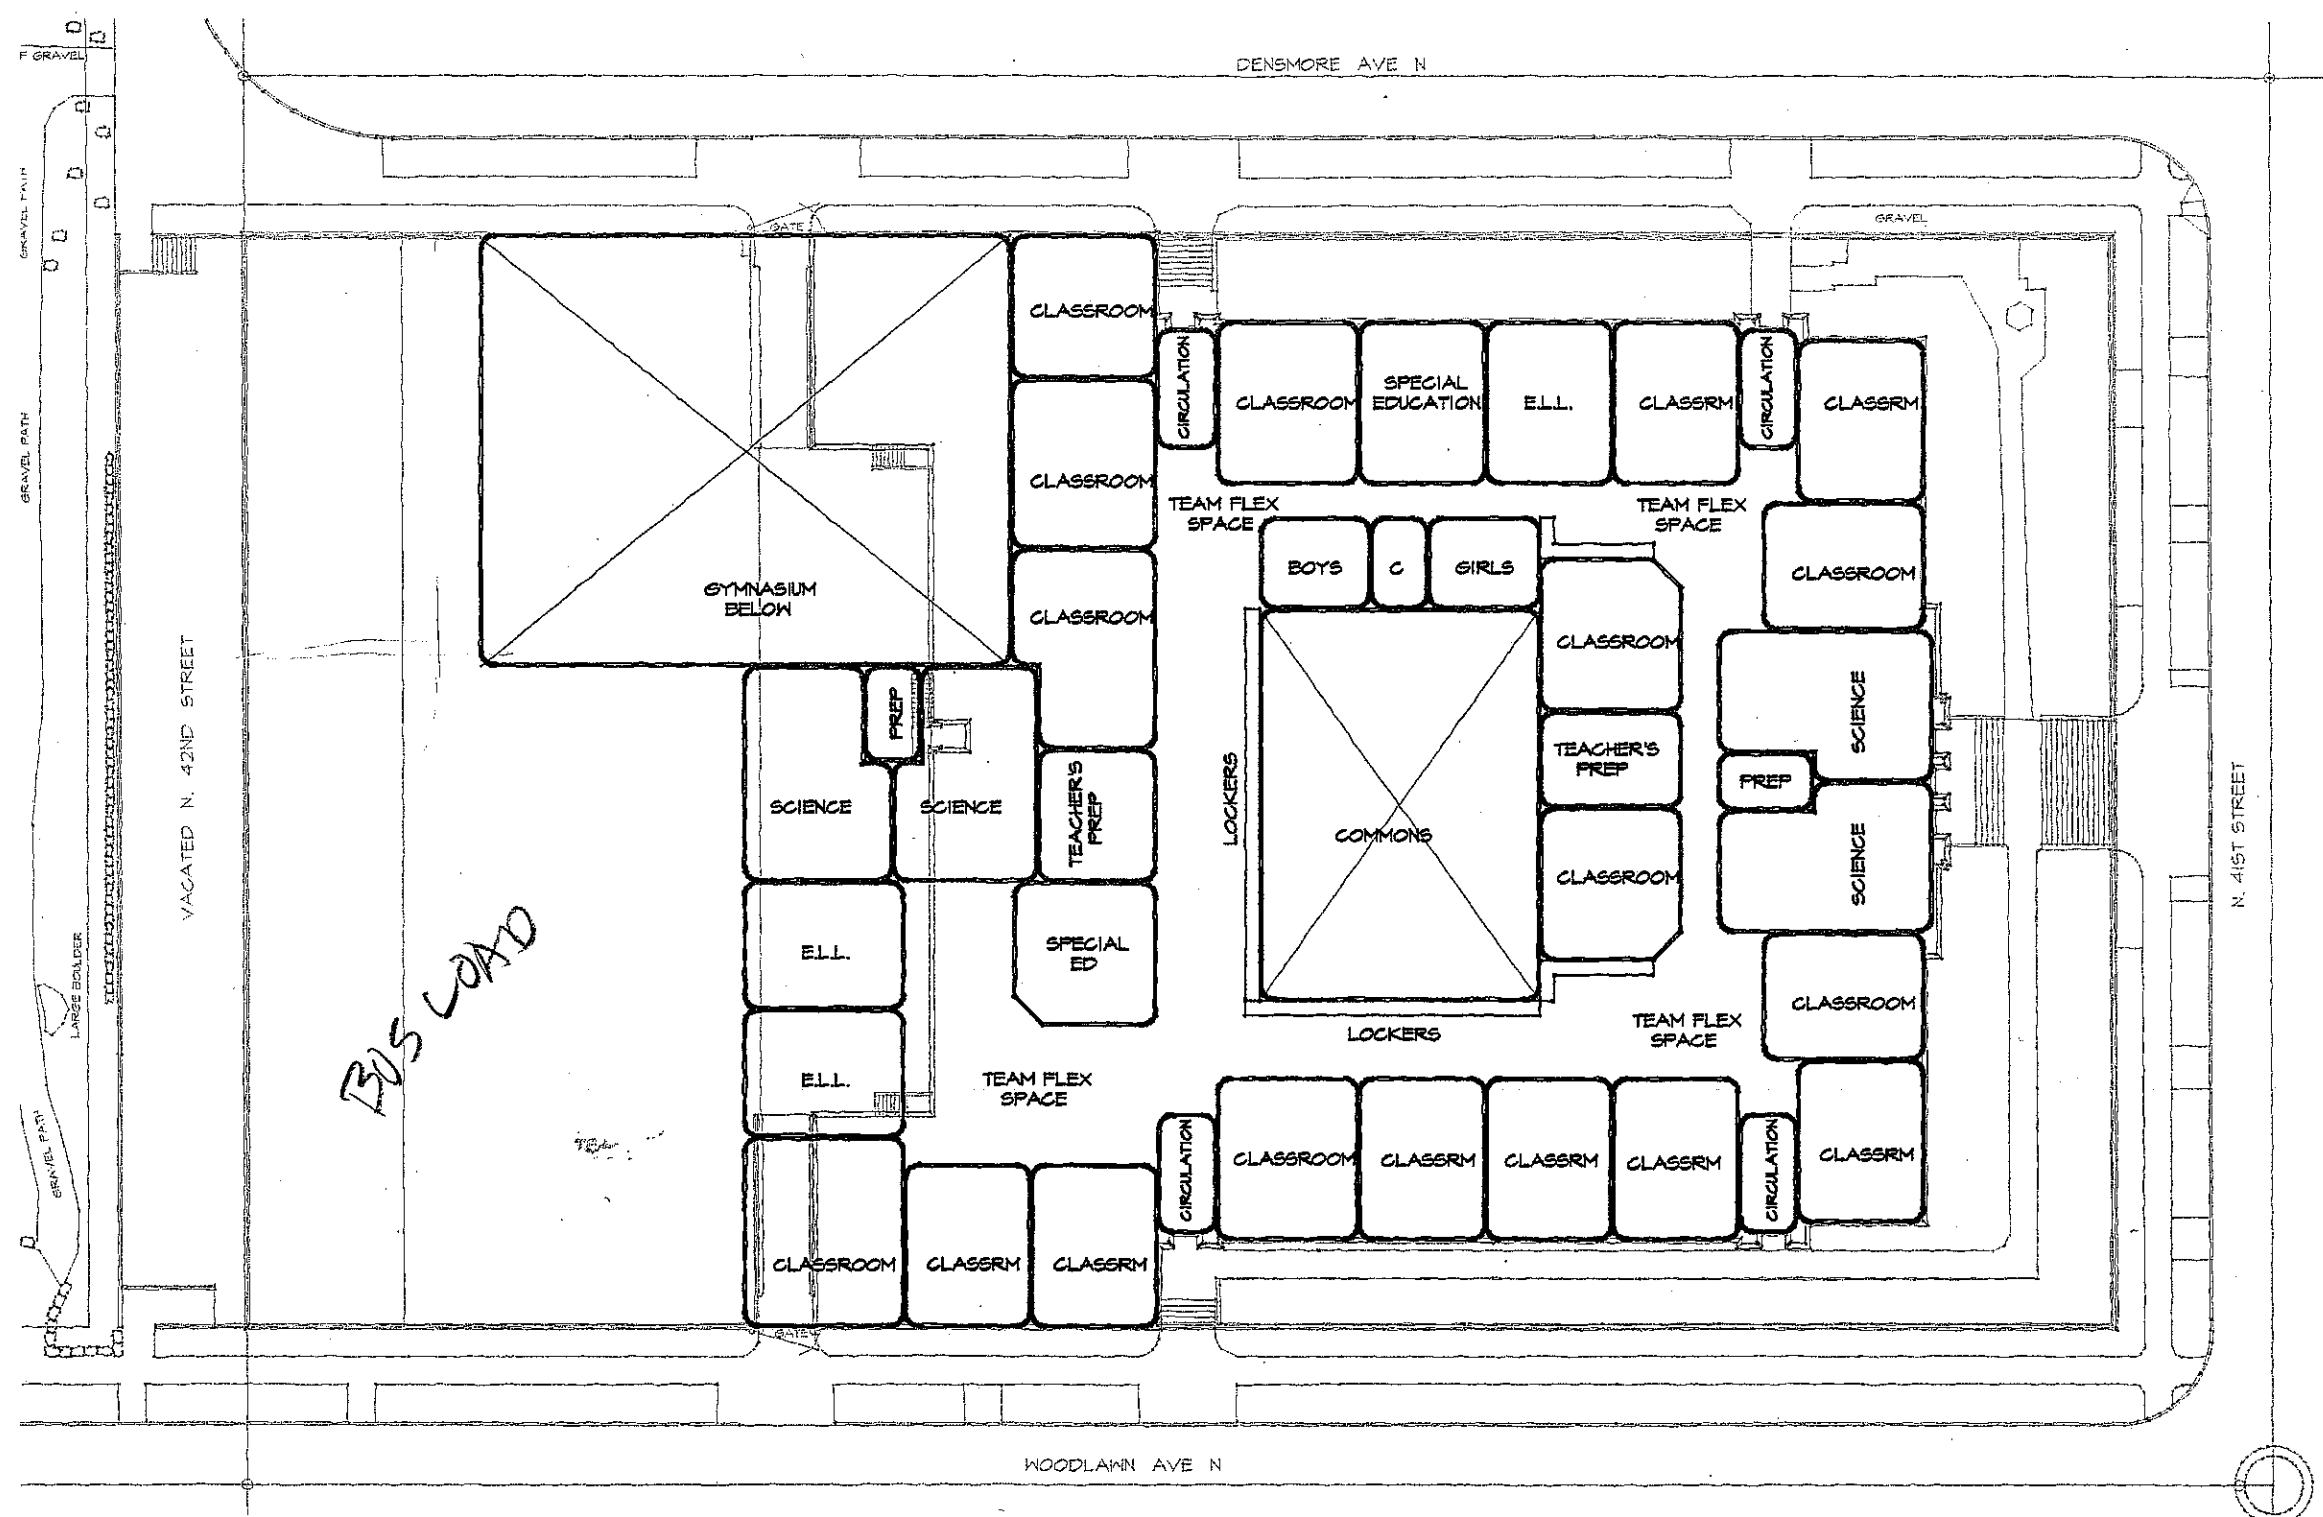

TEAM 2: First Floor Plan **Hamilton Middle School**

SCALE: 1" = 40'-0"

4/3/2006

ROLLUDA ARCHITECTS

105 S. Main Street
 Suite 323
 Seattle, WA 98104
 t: 206-624-4222
 f: 206-624-4226

TEAM 2: Second Floor Plan Hamilton Middle School

SCALE: 1" = 40'-0"

4/3/2006

ROLLUDA
ARCHITECTS

105 S. Main Street
Suite 323
Seattle, WA 98104

t: 206-624-4222
f: 206-624-4226

TEAM 2: Third Floor Plan **Hamilton Middle School**

SCALE: 1" = 40'-0"

4/3/2006