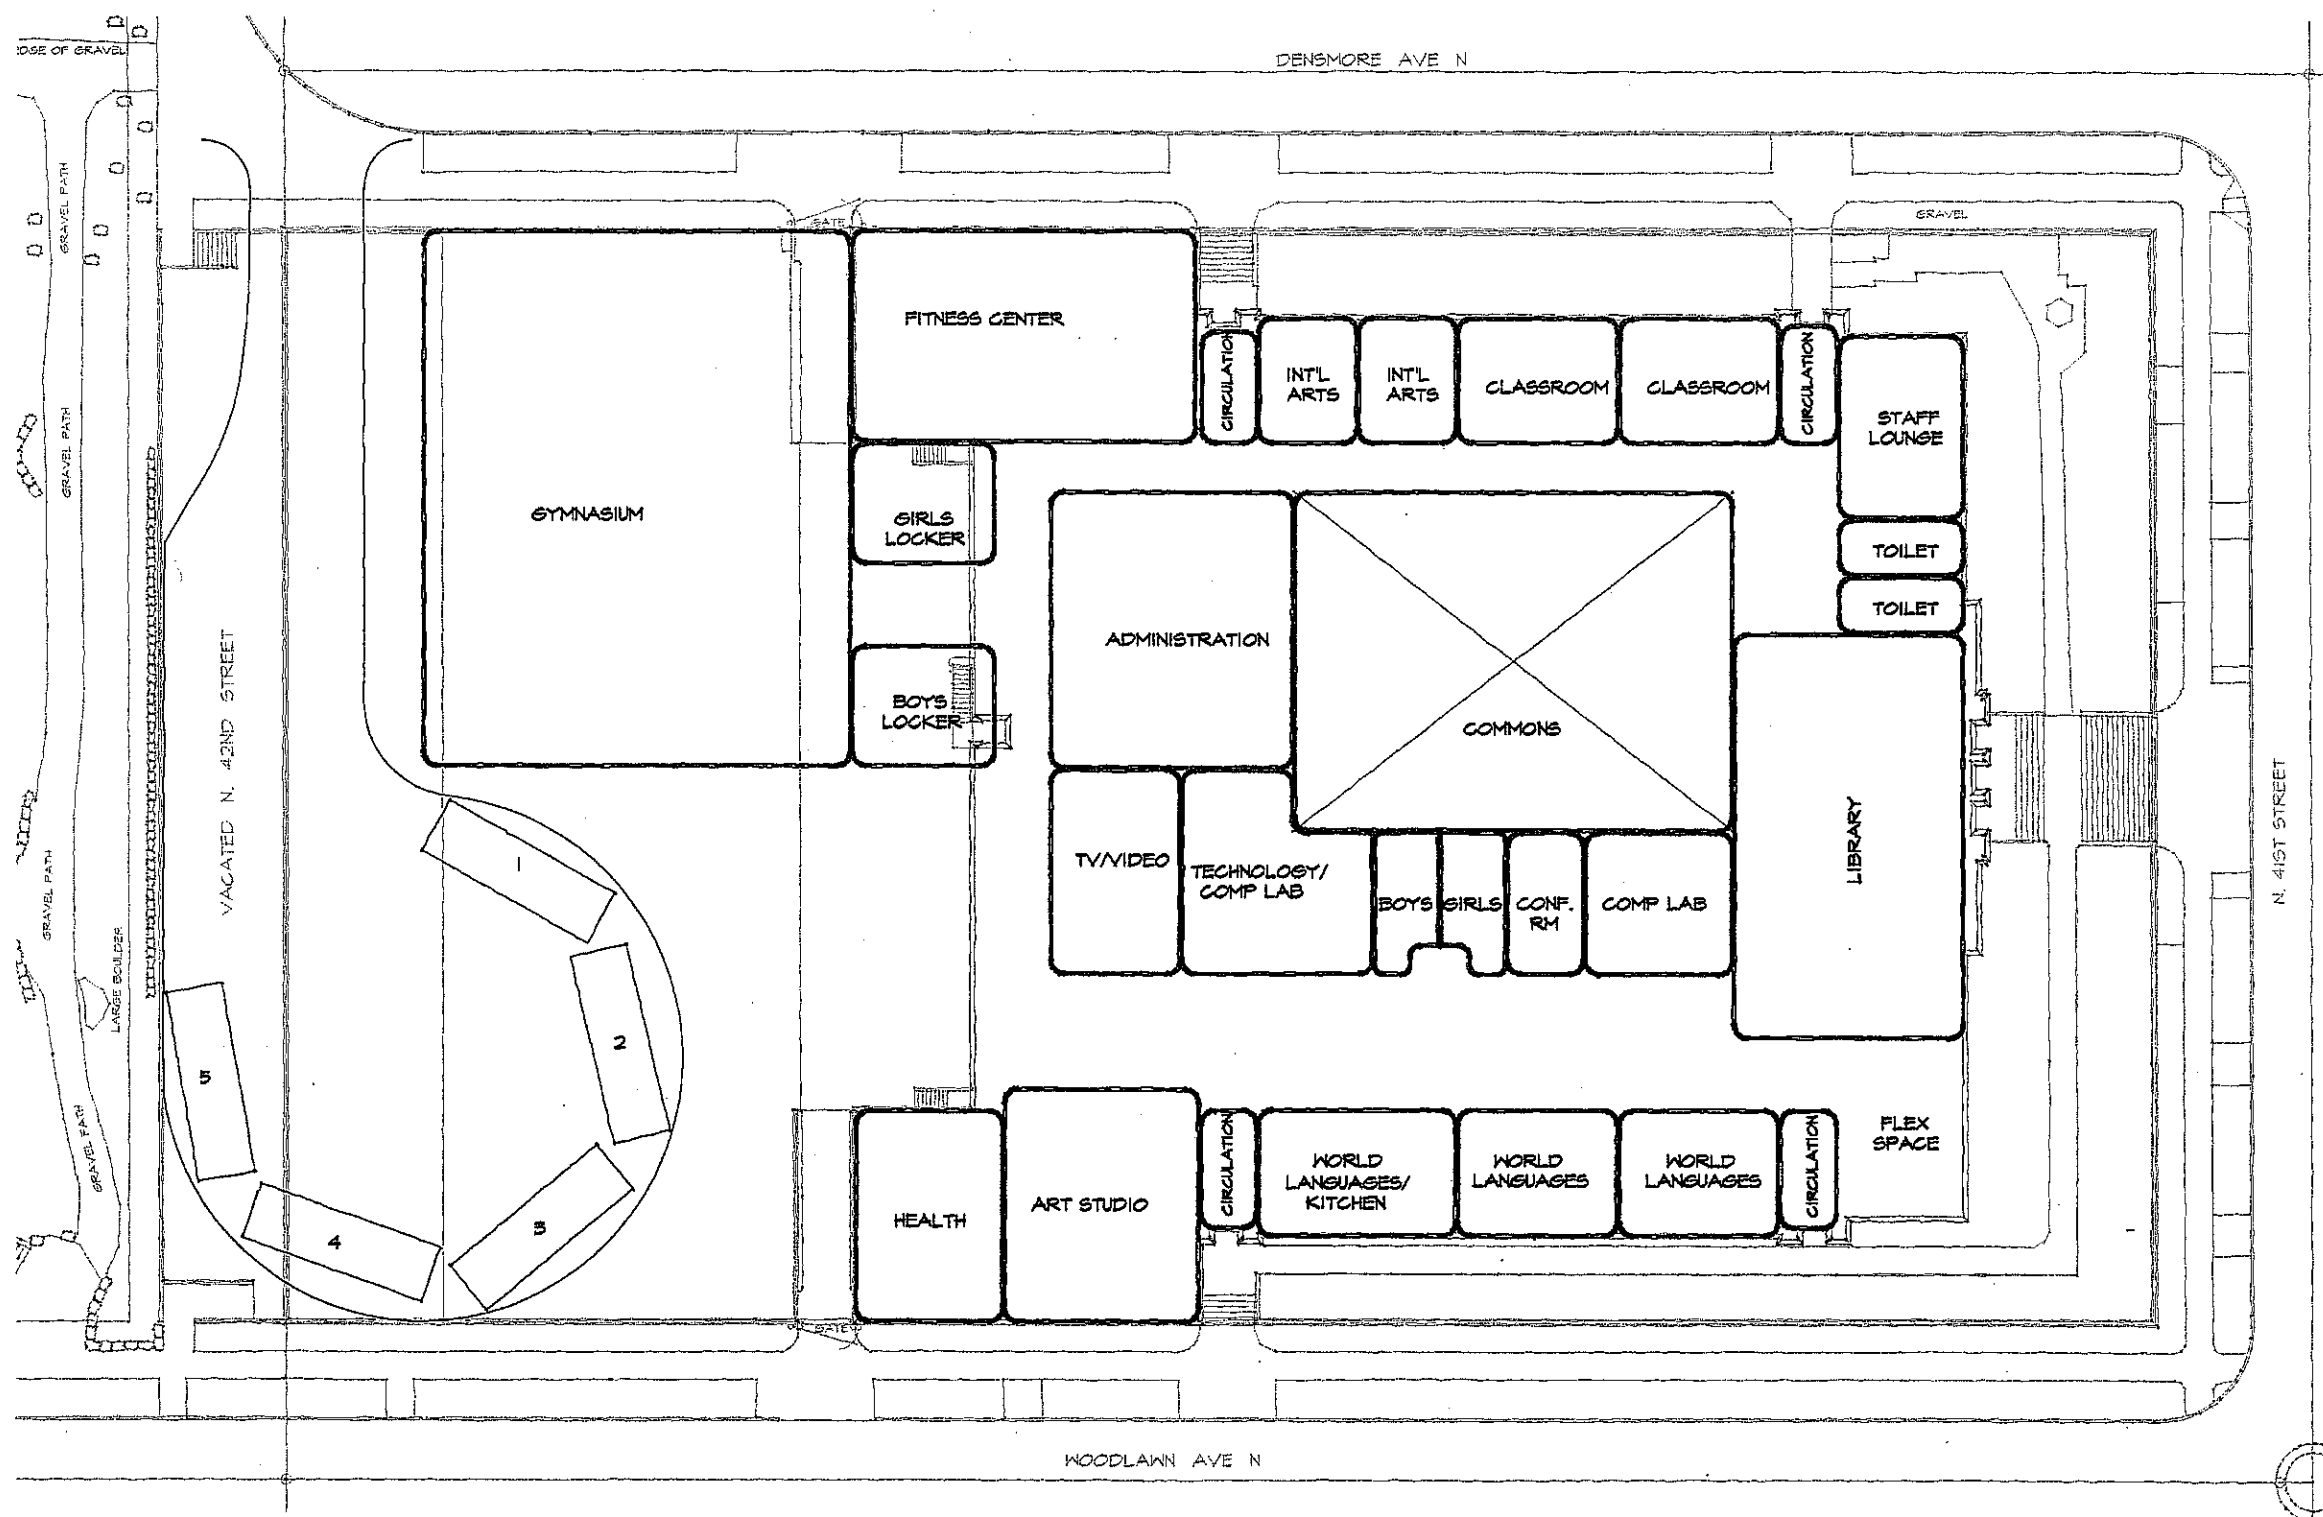

**TEAM 1: First Floor Plan**      **Hamilton Middle School**

SCALE: 1" = 40'-0"

4/3/2006

**ROLLUDA ARCHITECTS**  
 105 S. Main Street  
 Suite 323  
 Seattle, WA 98104  
 t: 206-624-4222  
 f: 206-624-4226

TEAM 1: Second Floor Plan Hamilton Middle School

SCALE: 1" = 40'-0"

4/3/2006

**ROLLUDA ARCHITECTS**  
 105 S. Main Street  
 Suite 323  
 Seattle, WA 98104  
 t: 206-624-4222  
 f: 206-624-4226

**TEAM 1: Third Floor Plan**      **Hamilton Middle School**

SCALE: 1" = 40'-0"

4/3/2006

**ROLLUDA ARCHITECTS**  
 105 S. Main Street  
 Suite 825  
 Seattle, WA 98104  
 T: 206-624-4222  
 F: 206-624-4226