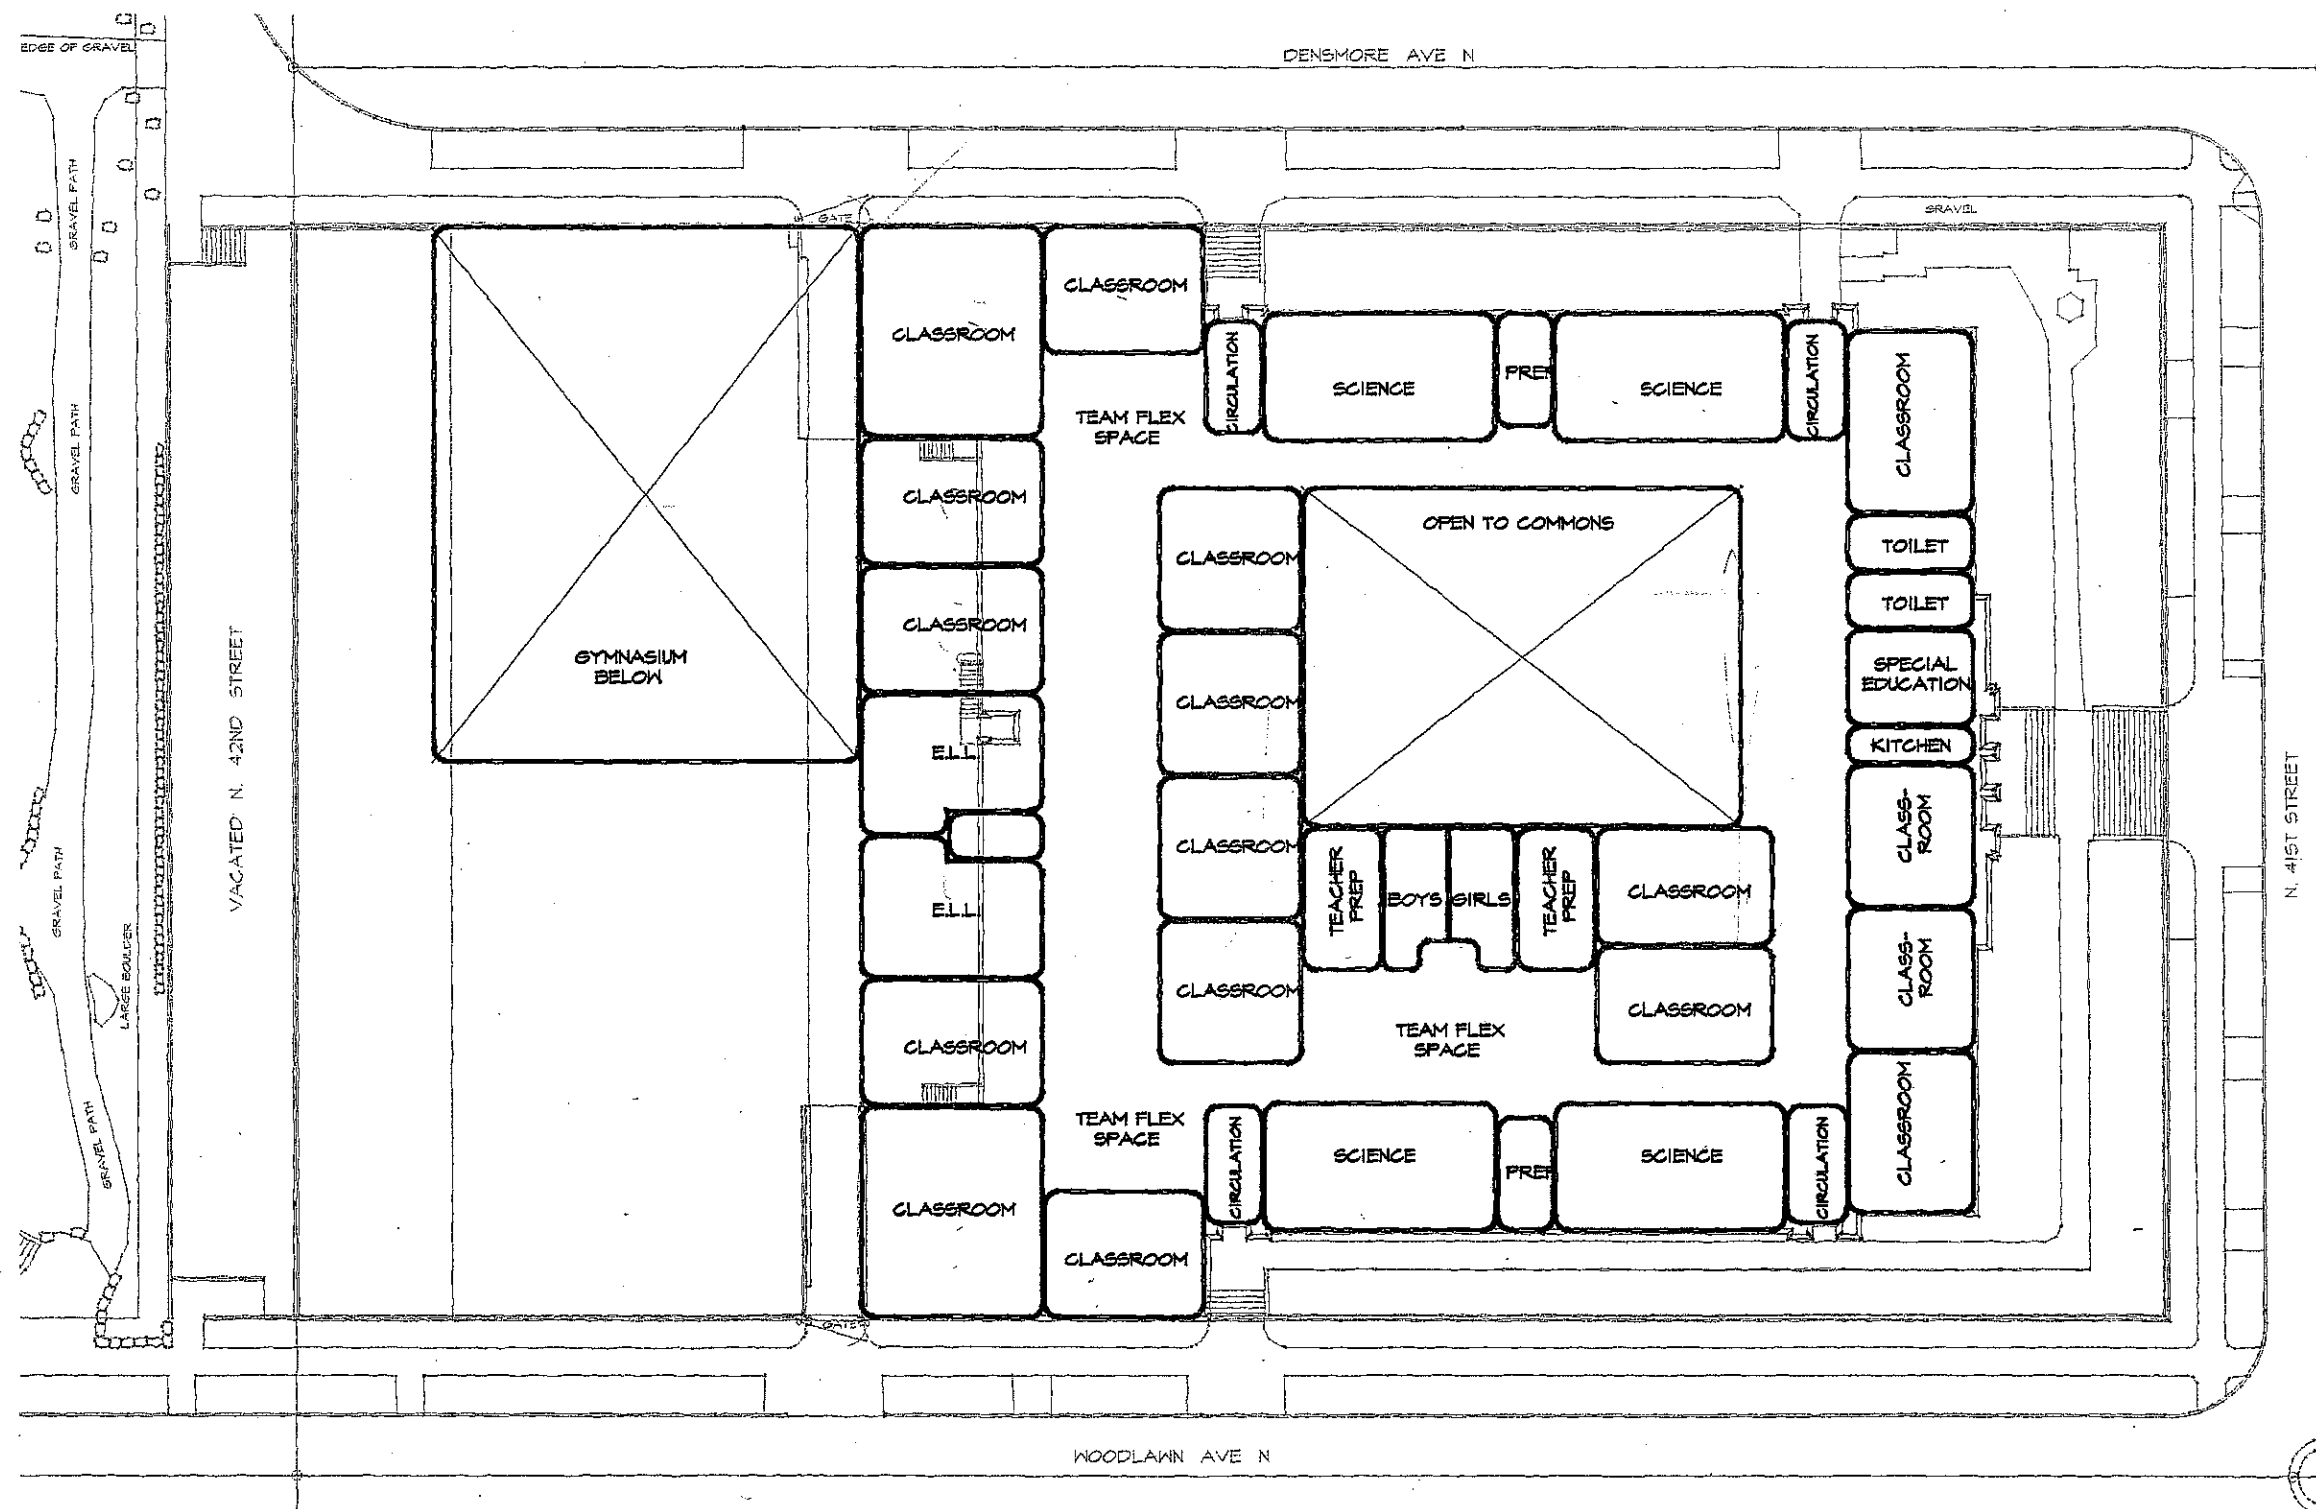

**TEAM 1: First Floor Plan**      **Hamilton Middle School**

SCALE: 1" = 40'-0"

4/3/2006

**ROLLUDA ARCHITECTS**  
 105 S. Main Street  
 Suite 323  
 Seattle, WA 98104  
 t: 206-624-4222  
 f: 206-624-4226

TEAM 1: Second Floor Plan Hamilton Middle School

SCALE: 1" = 40'-0"

4/3/2006

**ROLLUDA ARCHITECTS**  
 105 S. Main Street  
 Suite 323  
 Seattle, WA 98104  
 t: 206-624-4222  
 f: 206-624-4226

**TEAM 1: Third Floor Plan**      **Hamilton Middle School**

SCALE: 1" = 40'-0"

4/3/2006

**ROLLUDA ARCHITECTS**  
 105 S. Main Street  
 Suite 825  
 Seattle, WA 98104  
 T: 206-624-4222  
 F: 206-624-4226