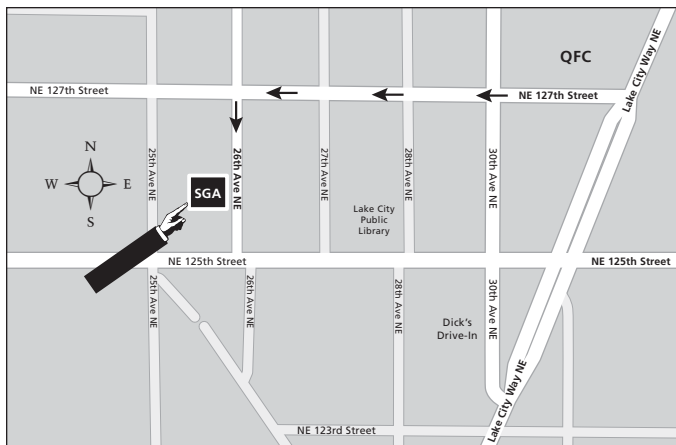

DIRECTIONS TO ST. DEMETRIOS HALL

2100 Boyer Avenue East • Seattle, Washington 98112

www.demetrioshall.com • 206-726-9400

From I-5:

- Take SR-520 Eastbound
- Take first exit at Montlake Blvd. East
- Turn Right at light onto 24th Ave. E.
- In about 1 mile, turn right onto Boyer Ave. E. going west.
- Turn right onto 19th Ave. E. The parking lot is located directly behind the church. (You can also access this parking lot from E. Lynn St.)

AUCTION NIGHT CHILD CARE IS AVAILABLE AT SEATTLE GYMNASTICS ACADEMY

Located in Lake City at 12535 26th Ave NE, Seattle, WA 98125

Hours: 5:00–10:30 P.M.
Cost: \$25 for first child;
\$20 for siblings
Age: 5–11 years only
Phone: 206-362-7447
Press "0" for front desk
Web: seattlegymnastics.com

From Lake City Way NE:

- Turn west onto NE 127th Street (by QFC).
- Go straight through the stop sign.
- Turn left onto 26th Ave NE.
- The gym is located on your right.

PARENTS: You must call Seattle Gymnastics directly by 5 P.M. on April 11 to reserve a spot for your child(ren). Identify yourself as a Thornton Creek parent. **Pre-payment is required** (by credit card, cash or check).