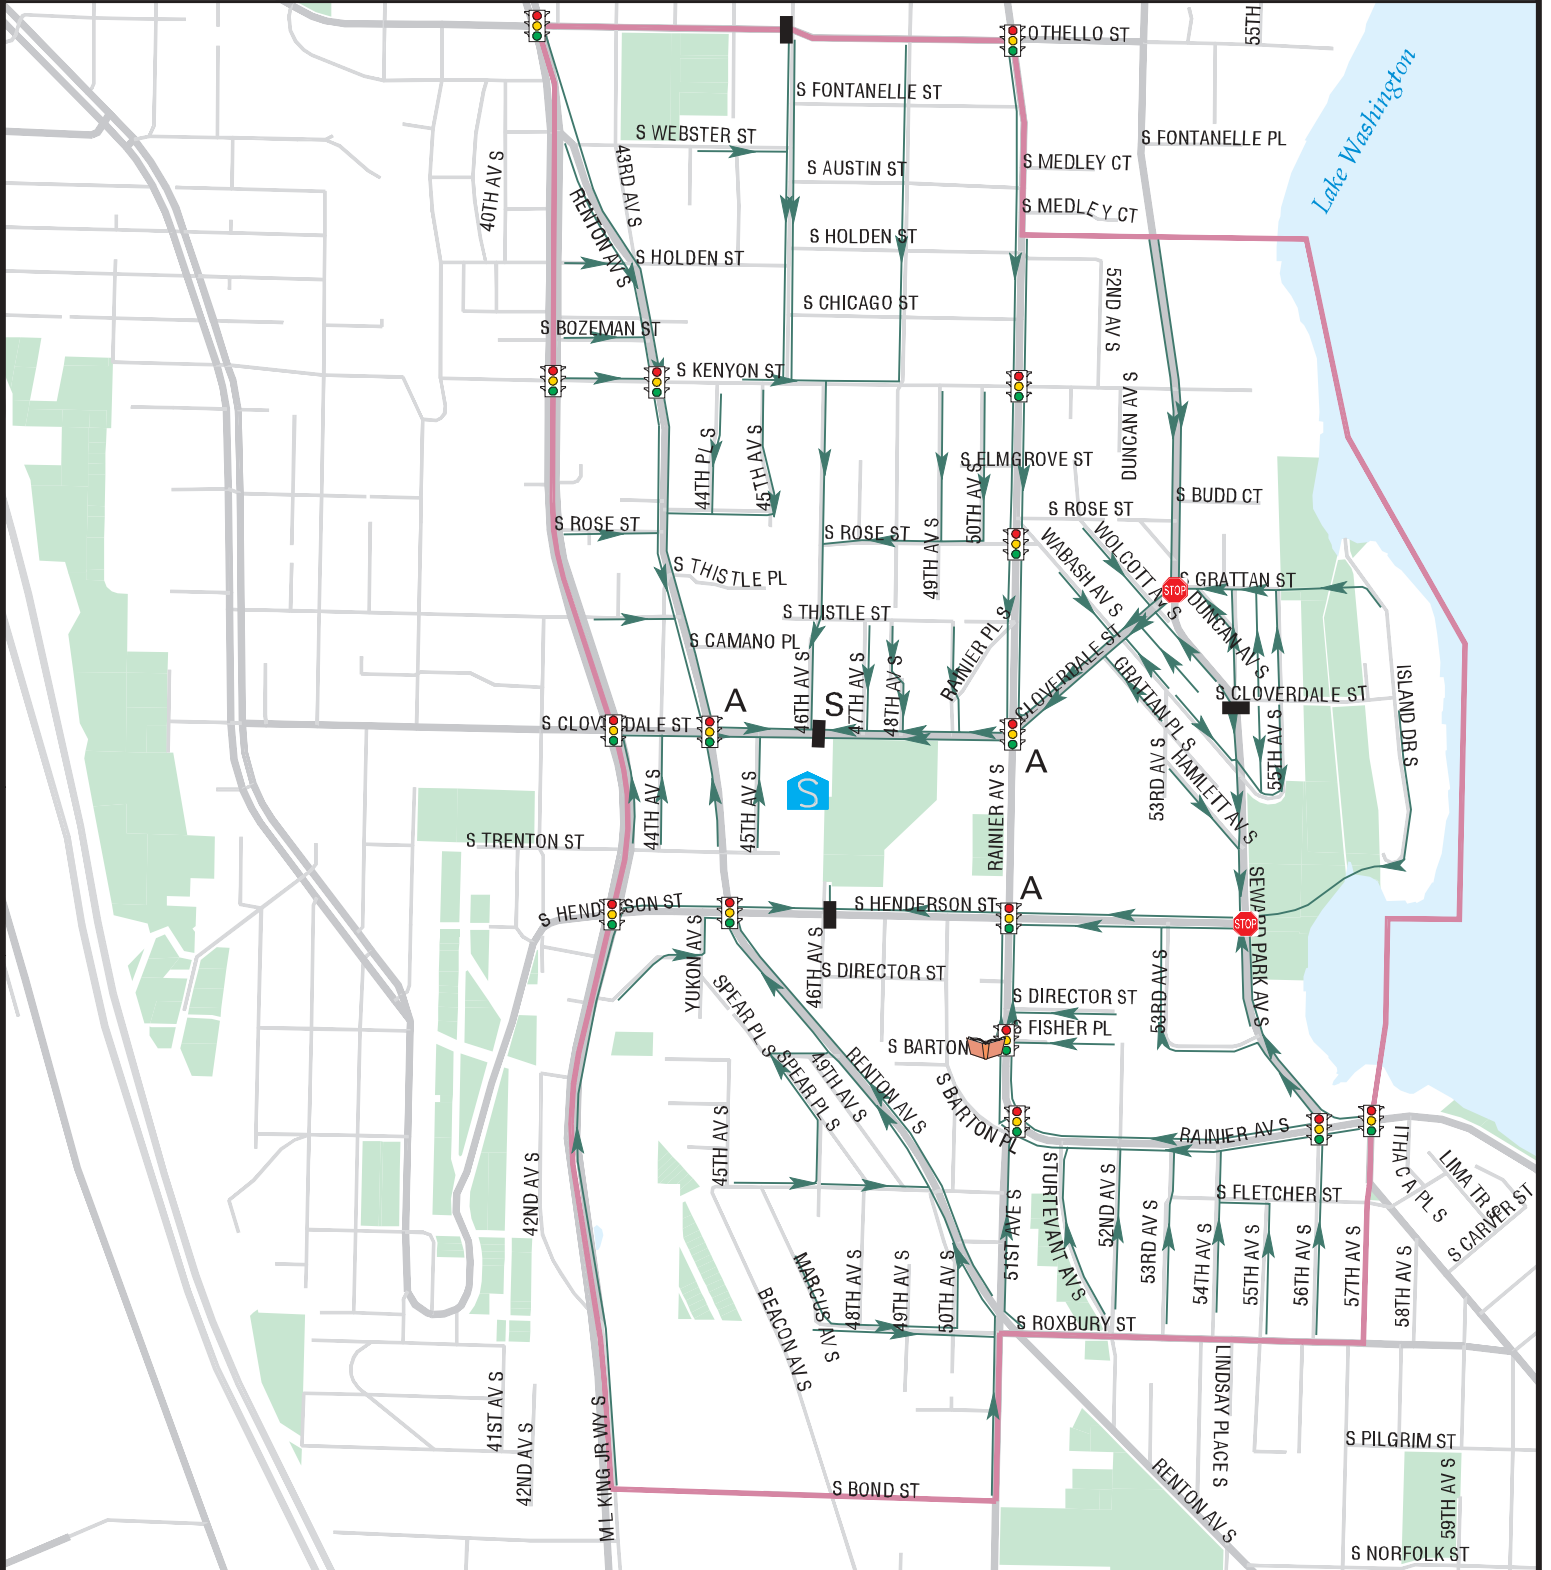

Dunlap School - 4525 S CLOVERDALE ST

RECOMMENDED ROUTES ARE MARKED WITH ARROWS.

2009-2010 School Year

This map shows the preferred routes for walking to school safely. Please show your child the safest route and teach her/him good safety habits, such as:

1) to stop at every corner and look all ways for oncoming vehicles before crossing;
2) to walk quickly, but don't run;
3) to use crosswalks, stop signs, traffic signals, school patrols, and adult crossing guards;
4) where no walkways are provided, walk on the left side of the roadway as far off the travelled part of the roadway as possible, facing approaching traffic.

	School Crosswalks		Non-Arterial Street
	Traffic Signal		Arterial Street
	All Way Stop		Park
	Adult Guard*		Library
	School Patrol		
	Overpass/Underpass		
	School		
	Stairs		
	Walking Route Boundary		

APPROVED BY THE CITY OF SEATTLE SCHOOL TRAFFIC SAFETY COMMITTEE

* Adult crossing guard locations are subject to change.