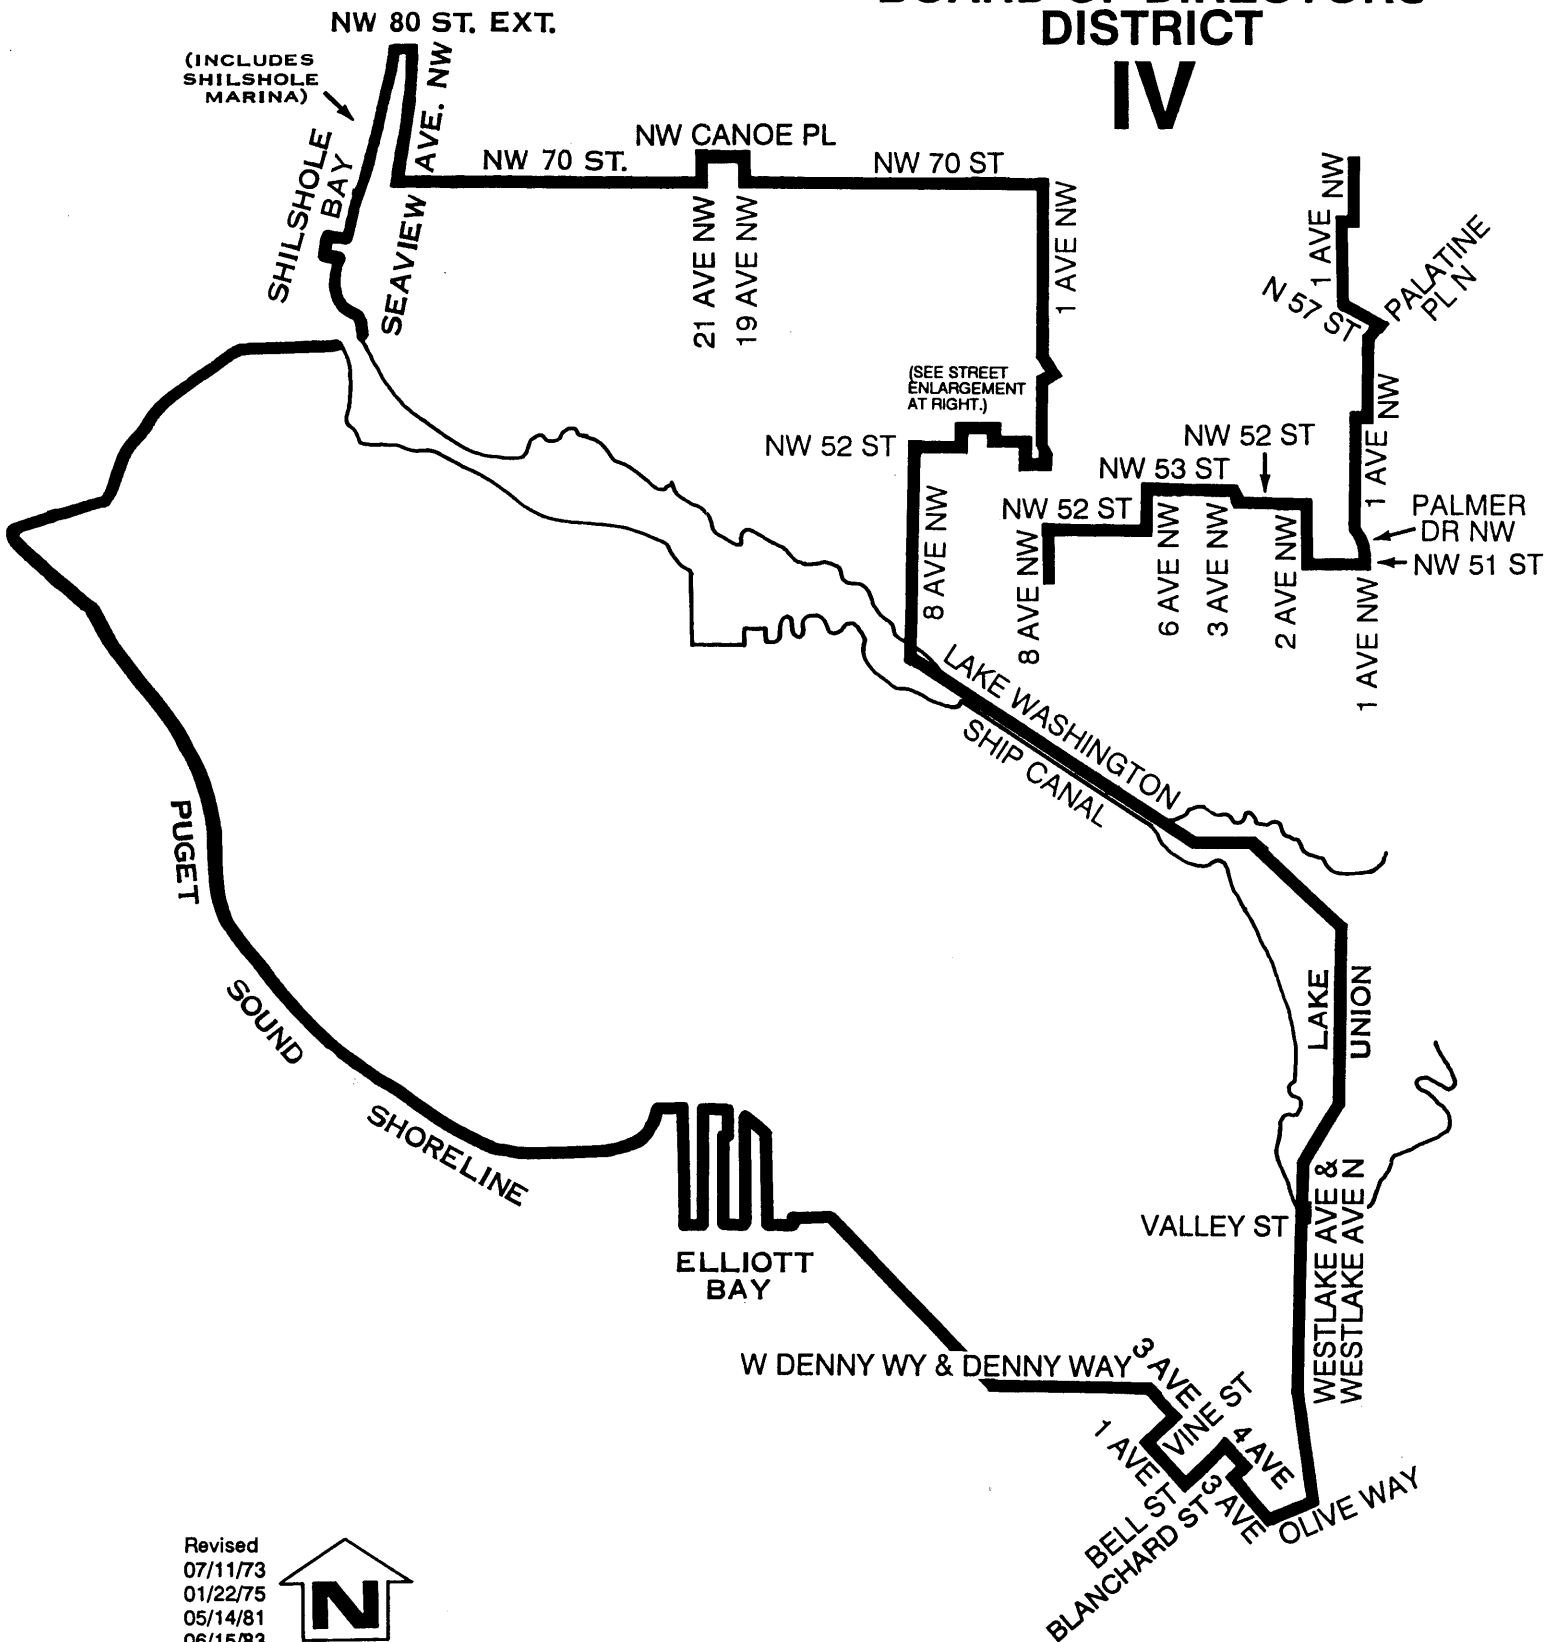

# Seattle School District No. 1 BOARD OF DIRECTORS DISTRICT

## IV

Revised  
07/11/73  
01/22/75  
05/14/81  
06/15/83  
12/11/91  
07/21/93  
06/18/97