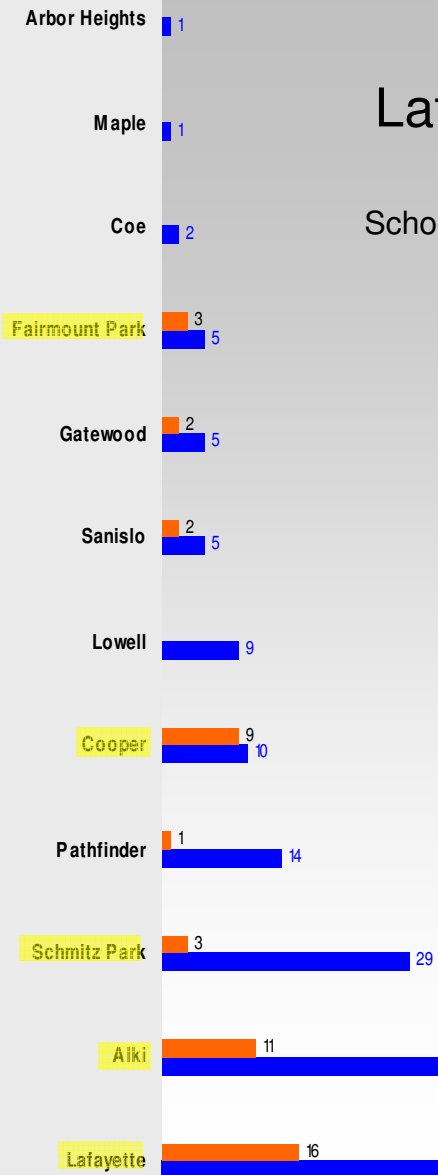

# Schools Attended by Alki Reference Area Students

Schools within West Seattle North Cluster are highlighted in yellow.

■ Students = 153 ■ F/R Lunch Students = 29

# Schools Attended by Cooper Reference Area Students

Schools within West Seattle North Cluster are highlighted in yellow.

T.T. Minor	1
Arbor Heights	1
Loyal Heights	1
Brighton	1
Coe	1
Concord	1
Kimball	1
Lawton	1
New School	1
Madrona	1
Maple	1
Dunlap	2
Van Asselt	2
Gatzert	2
ORCA	2
B. F. Day	2
Schmitz Park	5
Highland Park	6
Gatewood	8
Roxhill	8
AAA	10
High Point	22
Lafayette	24
Sanislo	25
Fairmount Park	26
Alki	30
Pathfinder	32
Cooper	61

# Schools Attended by High Point Reference Area Students

Schools within West Seattle North Cluster are highlighted in yellow.

■ Students = 324 ■ F/R Lunch Students = 199

# Schools Attended by Lafayette Reference Area Students

Schools within West Seattle North Cluster are highlighted in yellow.

■ Students = 309 ■ F/R Lunch Students = 47