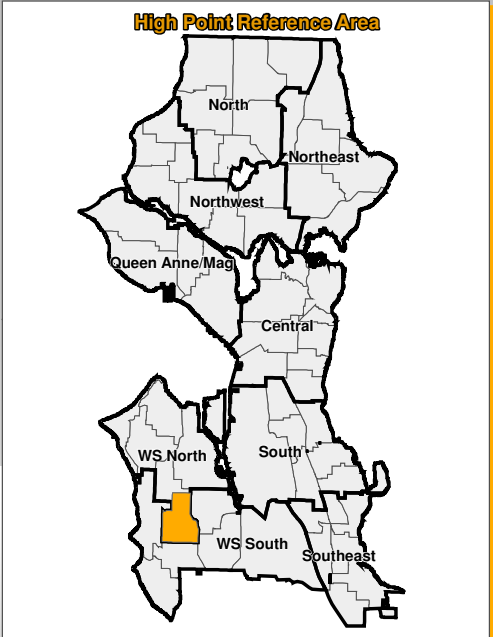

# Schools Attended by Alki Reference Area Students

Schools within West Seattle North Cluster are highlighted in yellow.

■ Students = 153 ■ F/R Lunch Students = 29

# Schools Attended by Cooper Reference Area Students

Schools within West Seattle North Cluster are highlighted in yellow.

T.T. Minor	1
Arbor Heights	1
Loyal Heights	1
Brighton	1
Coe	1
Concord	1
Kimball	1
Lawton	1
New School	1
Madrona	1
Maple	1
Dunlap	2
Van Asselt	2
Gatzert	2
ORCA	2
B. F. Day	2
Schmitz Park	5
Highland Park	6
Gatewood	8
Roxhill	8
AAA	10
High Point	22
Lafayette	24
Sanislo	25
Fairmount Park	26
Alki	30
Pathfinder	32
Cooper	61

# Schools Attended by High Point Reference Area Students

Schools within West Seattle North Cluster are highlighted in yellow.

■ Students = 324 ■ F/R Lunch Students = 199