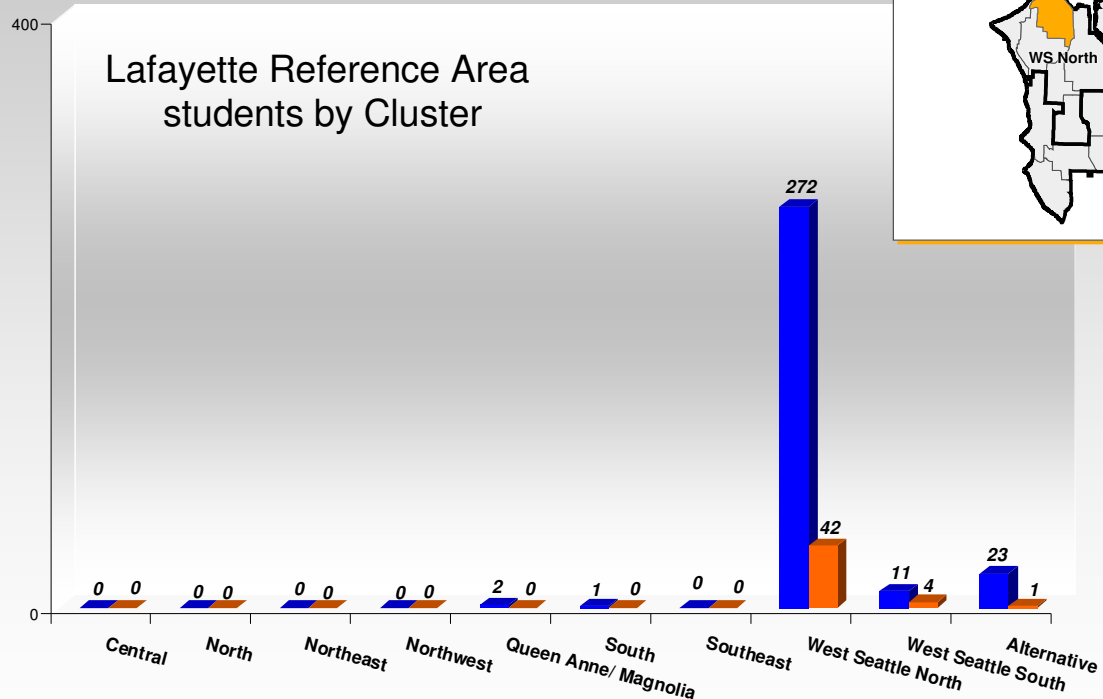

# Schools Attended by Alki Reference Area Students

Schools within West Seattle North Cluster are highlighted in yellow.

■ Students = 153 ■ F/R Lunch Students = 29

# Schools Attended by Cooper Reference Area Students

Schools within West Seattle North Cluster are highlighted in yellow.

T.T. Minor	1
Arbor Heights	1
Loyal Heights	1
Brighton	1
Coe	1
Concord	1
Kimball	1
Lawton	1
New School	1
Madrona	1
Maple	1
Dunlap	2
Van Asselt	2
Gatzert	2
ORCA	2
B. F. Day	2
Schmitz Park	5
Highland Park	6
Gatewood	8
Roxhill	8
AAA	10
High Point	22
Lafayette	24
Sanislo	25
Fairmount Park	26
Alki	30
Pathfinder	32
Cooper	61

# Schools Attended by High Point Reference Area Students

Schools within West Seattle North Cluster are highlighted in yellow.

■ Students = 324 ■ F/R Lunch Students = 199

# Schools Attended by Lafayette Reference Area Students

Schools within West Seattle North Cluster are highlighted in yellow.

■ Students = 309 ■ F/R Lunch Students = 47