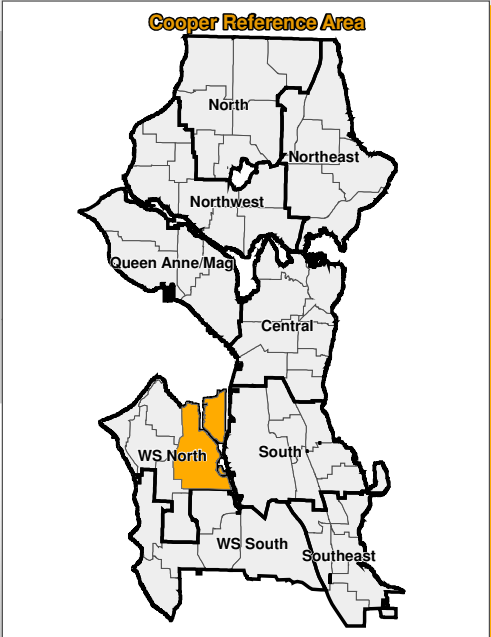

# Schools Attended by Alki Reference Area Students

Schools within West Seattle North Cluster are highlighted in yellow.

■ Students = 153 ■ F/R Lunch Students = 29

# Schools Attended by Cooper Reference Area Students

Schools within West Seattle North Cluster are highlighted in yellow.

T.T. Minor	1
Arbor Heights	1
Loyal Heights	1
Brighton	1
Coe	1
Concord	1
Kimball	1
Lawton	1
New School	1
Madrona	1
Maple	1
Dunlap	2
Van Asselt	2
Gatzert	2
ORCA	2
B. F. Day	2
Schmitz Park	5
Highland Park	6
Gatewood	8
Roxhill	8
AAA	10
High Point	22
Lafayette	24
Sanislo	25
Fairmount Park	26
Alki	30
Pathfinder	32
Cooper	61

# Schools Attended by High Point Reference Area Students

Schools within West Seattle North Cluster are highlighted in yellow.

■ Students = 324 ■ F/R Lunch Students = 199