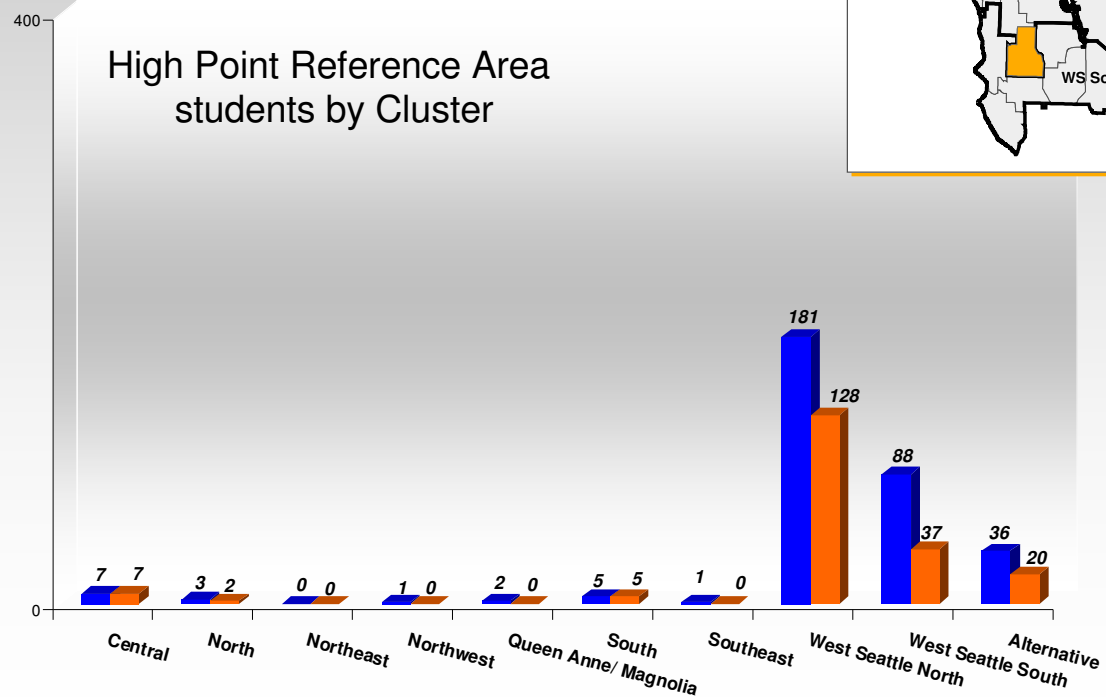

# Schools Attended by Alki Reference Area Students

Schools within West Seattle North Cluster are highlighted in yellow.

■ Students = 153 ■ F/R Lunch Students = 29

# Schools Attended by Cooper Reference Area Students

Schools within West Seattle North Cluster are highlighted in yellow.

T.T. Minor	1
Arbor Heights	1
Loyal Heights	1
Brighton	1
Coe	1
Concord	1
Kimball	1
Lawton	1
New School	1
Madrona	1
Maple	1
Dunlap	2
Van Asselt	2
Gatzert	2
ORCA	2
B. F. Day	2
Schmitz Park	5
Highland Park	6
Gatewood	8
Roxhill	8
AAA	10
High Point	22
Lafayette	24
Sanislo	25
Fairmount Park	26
Alki	30
Pathfinder	32
Cooper	61

■ Students = 303 ■ F/R Lunch Students = 192

# Schools Attended by High Point Reference Area Students

Schools within West Seattle North Cluster are highlighted in yellow.

■ Students = 324 ■ F/R Lunch Students = 199