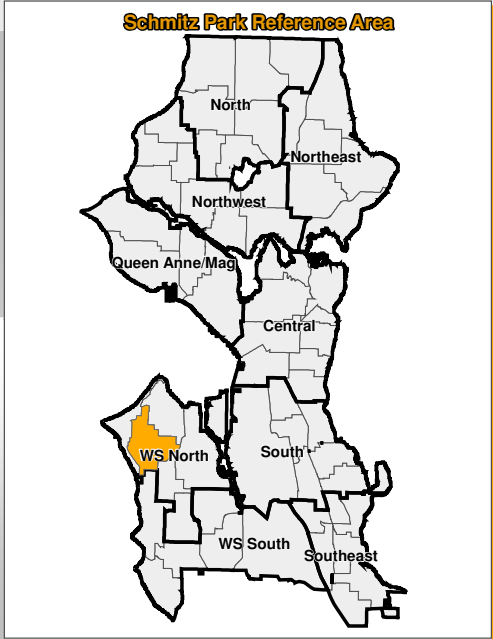

# Schools Attended by Alki Reference Area Students

Schools within West Seattle North Cluster are highlighted in yellow.

■ Students = 153 ■ F/R Lunch Students = 29

# Schools Attended by Cooper Reference Area Students

Schools within West Seattle North Cluster are highlighted in yellow.

T.T. Minor	1
Arbor Heights	1
Loyal Heights	1
Brighton	1
Coe	1
Concord	1
Kimball	1
Lawton	1
New School	1
Madrona	1
Maple	1
Dunlap	2
Van Asselt	2
Gatzert	2
ORCA	2
B. F. Day	2
Schmitz Park	5
Highland Park	6
Gatewood	8
Roxhill	8
AAA	10
High Point	22
Lafayette	24
Sanislo	25
Fairmount Park	26
Alki	30
Pathfinder	32
Cooper	61

# Schools Attended by Lafayette Reference Area Students

Schools within West Seattle North Cluster are highlighted in yellow.

■ Students = 309 ■ F/R Lunch Students = 47

# Schools Attended by Schmitz Park Reference Area Students

Schools within West Seattle North Cluster are highlighted in yellow.

■ Students = 358 ■ F/R Lunch Students = 45