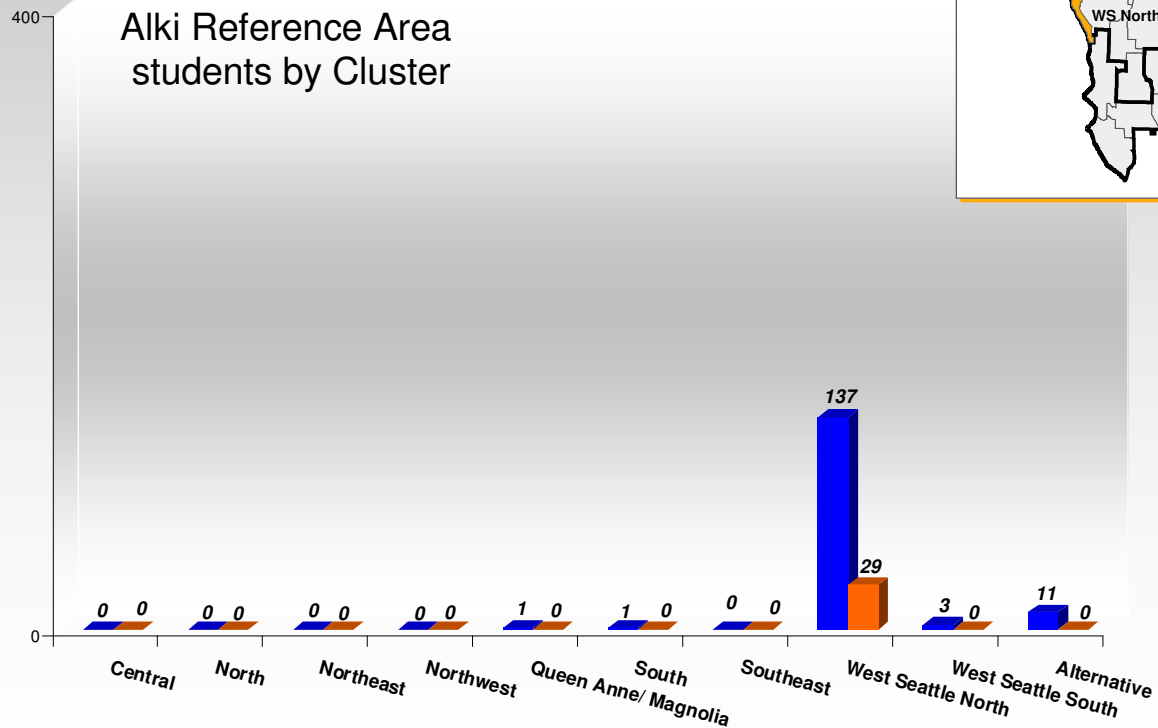

# Schools Attended by Alki Reference Area Students

Schools within West Seattle North Cluster are highlighted in yellow.

■ Students = 153 ■ F/R Lunch Students = 29

# Schools Attended by Cooper Reference Area Students

Schools within West Seattle North Cluster are highlighted in yellow.

T.T. Minor	1
Arbor Heights	1
Loyal Heights	1
Brighton	1
Coe	1
Concord	1
Kimball	1
Lawton	1
New School	1
Madrona	1
Maple	1
Dunlap	2
Van Asselt	2
Gatzert	2
ORCA	2
B. F. Day	2
Schmitz Park	5
Highland Park	6
Gatewood	8
Roxhill	8
AAA	10
High Point	22
Lafayette	24
Sanislo	25
Fairmount Park	26
Alki	30
Pathfinder	32
Cooper	61

# Schools Attended by High Point Reference Area Students

Schools within West Seattle North Cluster are highlighted in yellow.

■ Students = 324 ■ F/R Lunch Students = 199

# Schools Attended by Lafayette Reference Area Students

Schools within West Seattle North Cluster are highlighted in yellow.

■ Students = 309 ■ F/R Lunch Students = 47