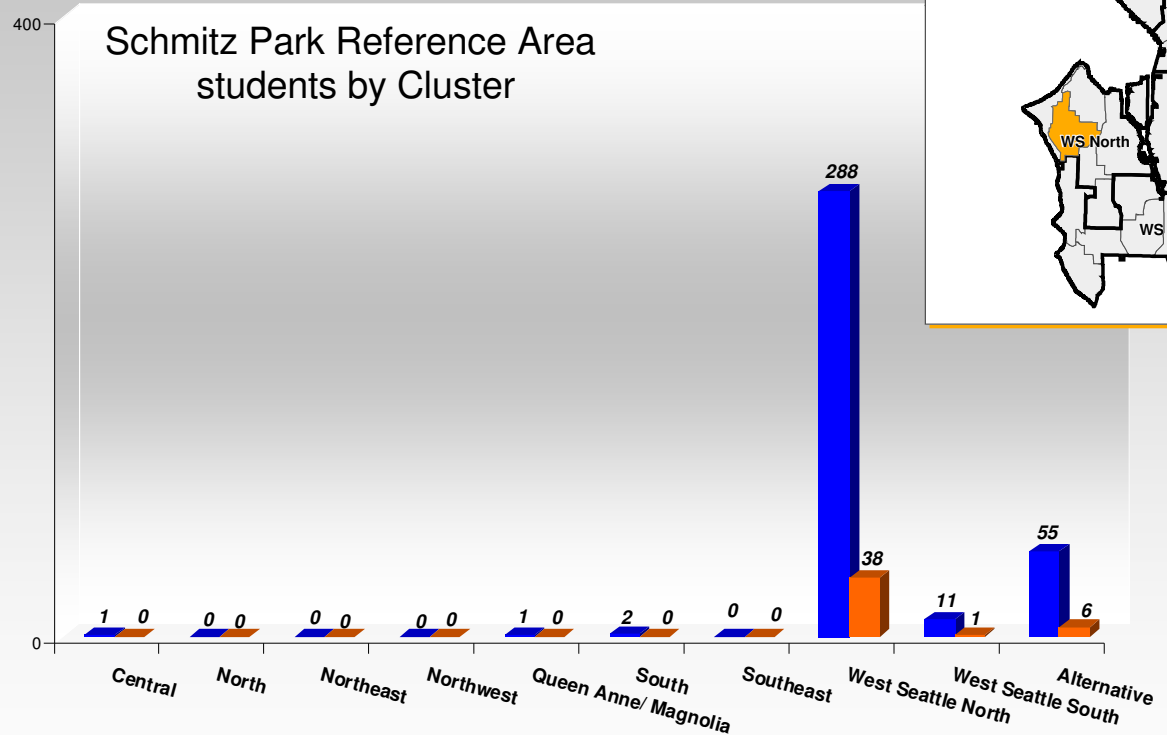

# Schools Attended by Cooper Reference Area Students

Schools within West Seattle North Cluster are highlighted in yellow.

T.T. Minor	1
Arbor Heights	1
Loyal Heights	1
Brighton	1
Coe	1
Concord	1
Kimball	1
Lawton	1
New School	1
Madrona	1
Maple	1
Dunlap	2
Van Asselt	2
Gatzert	2
ORCA	2
B. F. Day	2
Schmitz Park	5
Highland Park	6
Gatewood	8
Roxhill	8
AAA	10
High Point	22
Lafayette	24
Sanislo	25
Fairmount Park	26
Alki	30
Pathfinder	32
Cooper	61

# Schools Attended by High Point Reference Area Students

Schools within West Seattle North Cluster are highlighted in yellow.

■ Students = 324 ■ F/R Lunch Students = 199

# Schools Attended by Lafayette Reference Area Students

Schools within West Seattle North Cluster are highlighted in yellow.

■ Students = 309 ■ F/R Lunch Students = 47

# Schools Attended by Schmitz Park Reference Area Students

Schools within West Seattle North Cluster are highlighted in yellow.

■ Students = 358 ■ F/R Lunch Students = 45