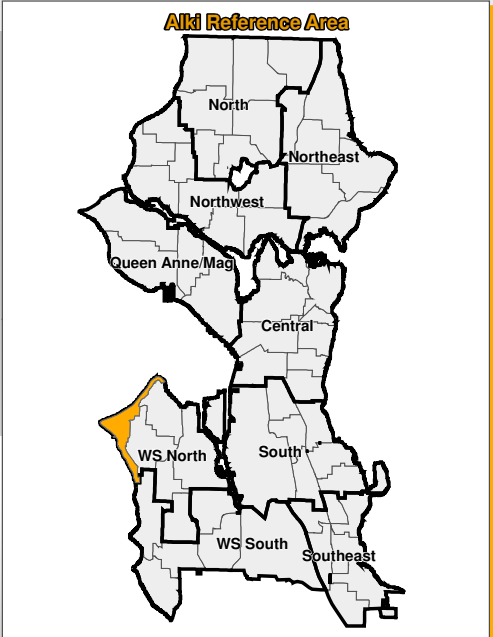

# Schools Attended by Alki Reference Area Students

Schools within West Seattle North Cluster are highlighted in yellow.

■ Students = 153 ■ F/R Lunch Students = 29

# Schools Attended by Cooper Reference Area Students

Schools within West Seattle North Cluster are highlighted in yellow.

T.T. Minor	1
Arbor Heights	1
Loyal Heights	1
Brighton	1
Coe	1
Concord	1
Kimball	1
Lawton	1
New School	1
Madrona	1
Maple	1
Dunlap	2
Van Asselt	2
Gatzert	2
ORCA	2
B. F. Day	2
Schmitz Park	5
Highland Park	6
Gatewood	8
Roxhill	8
AAA	10
High Point	22
Lafayette	24
Sanislo	25
Fairmount Park	26
Alki	30
Pathfinder	32
Cooper	61