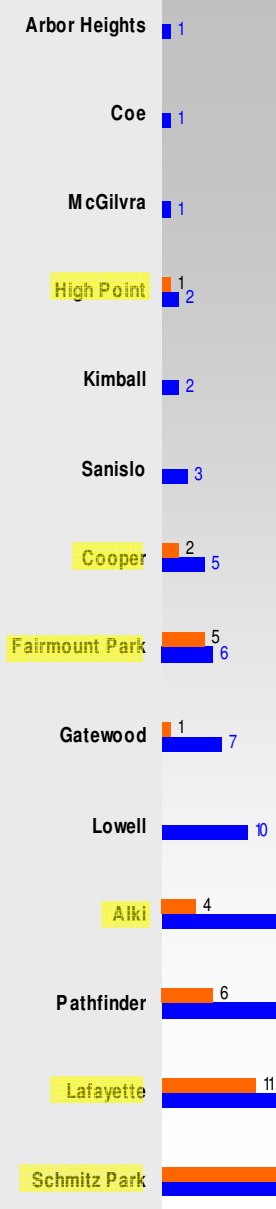

Schools Attended by Schmitz Park Reference Area Students

Schools within West Seattle North Cluster are highlighted in yellow.

■ Students = 358 ■ F/R Lunch Students = 45