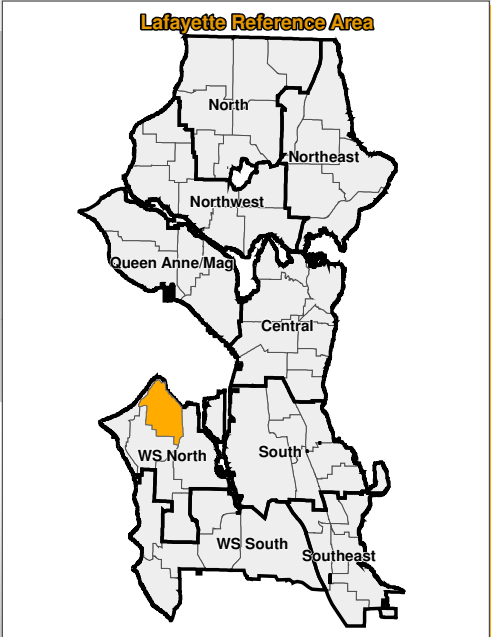

# Schools Attended by Alki Reference Area Students

Schools within West Seattle North Cluster are highlighted in yellow.

■ Students = 153 ■ F/R Lunch Students = 29

# Schools Attended by Cooper Reference Area Students

Schools within West Seattle North Cluster are highlighted in yellow.

T.T. Minor	1
Arbor Heights	1
Loyal Heights	1
Brighton	1
Coe	1
Concord	1
Kimball	1
Lawton	1
New School	1
Madrona	1
Maple	1
Dunlap	2
Van Asselt	2
Gatzert	2
ORCA	2
B. F. Day	2
Schmitz Park	5
Highland Park	6
Gatewood	8
Roxhill	8
AAA	10
High Point	22
Lafayette	24
Sanislo	25
Fairmount Park	26
Alki	30
Pathfinder	32
Cooper	61

# Schools Attended by High Point Reference Area Students

Schools within West Seattle North Cluster are highlighted in yellow.

■ Students = 324 ■ F/R Lunch Students = 199

# Schools Attended by Lafayette Reference Area Students

Schools within West Seattle North Cluster are highlighted in yellow.

■ Students = 309 ■ F/R Lunch Students = 47