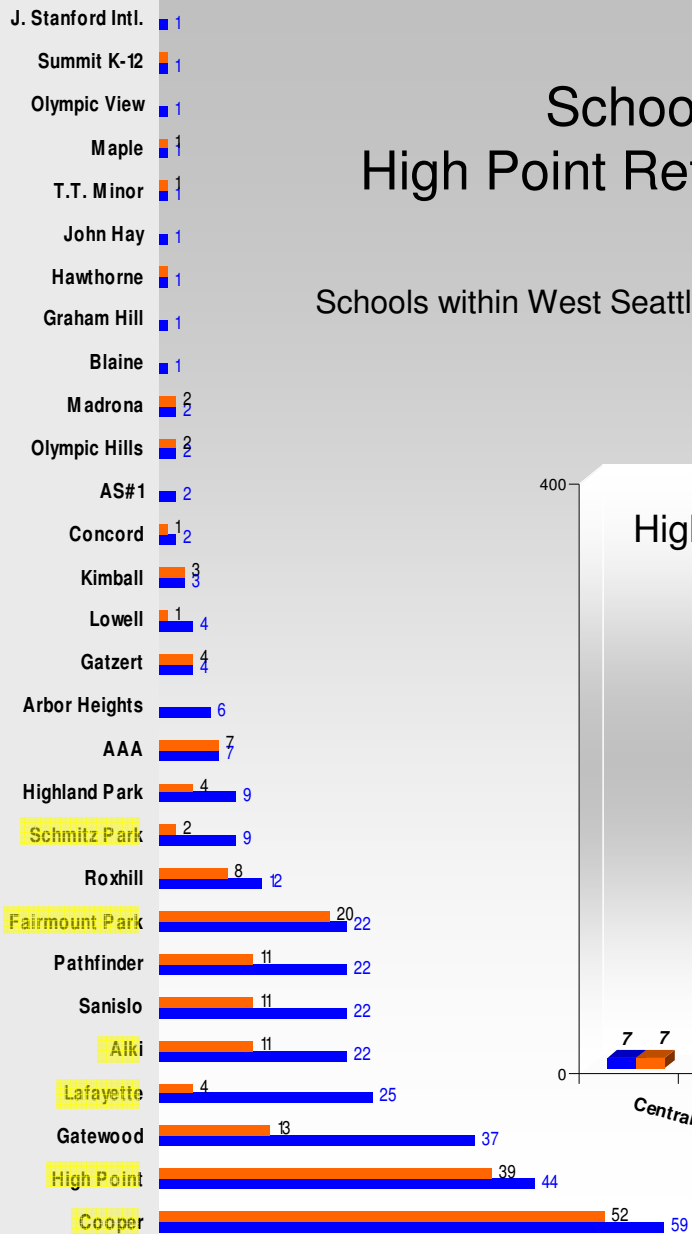

# Schools Attended by Alki Reference Area Students

Schools within West Seattle North Cluster are highlighted in yellow.

■ Students = 153 ■ F/R Lunch Students = 29

# Schools Attended by Cooper Reference Area Students

Schools within West Seattle North Cluster are highlighted in yellow.

T.T. Minor	1
Arbor Heights	1
Loyal Heights	1
Brighton	1
Coe	1
Concord	1
Kimball	1
Lawton	1
New School	1
Madrona	1
Maple	1
Dunlap	2
Van Asselt	2
Gatzert	2
ORCA	2
B. F. Day	2
Schmitz Park	5
Highland Park	6
Gatewood	8
Roxhill	8
AAA	10
High Point	22
Lafayette	24
Sanislo	25
Fairmount Park	26
Alki	30
Pathfinder	32
Cooper	61

# Schools Attended by High Point Reference Area Students

Schools within West Seattle North Cluster are highlighted in yellow.

■ Students = 324 ■ F/R Lunch Students = 199

# Schools Attended by Lafayette Reference Area Students

Schools within West Seattle North Cluster are highlighted in yellow.

■ Students = 309 ■ F/R Lunch Students = 47