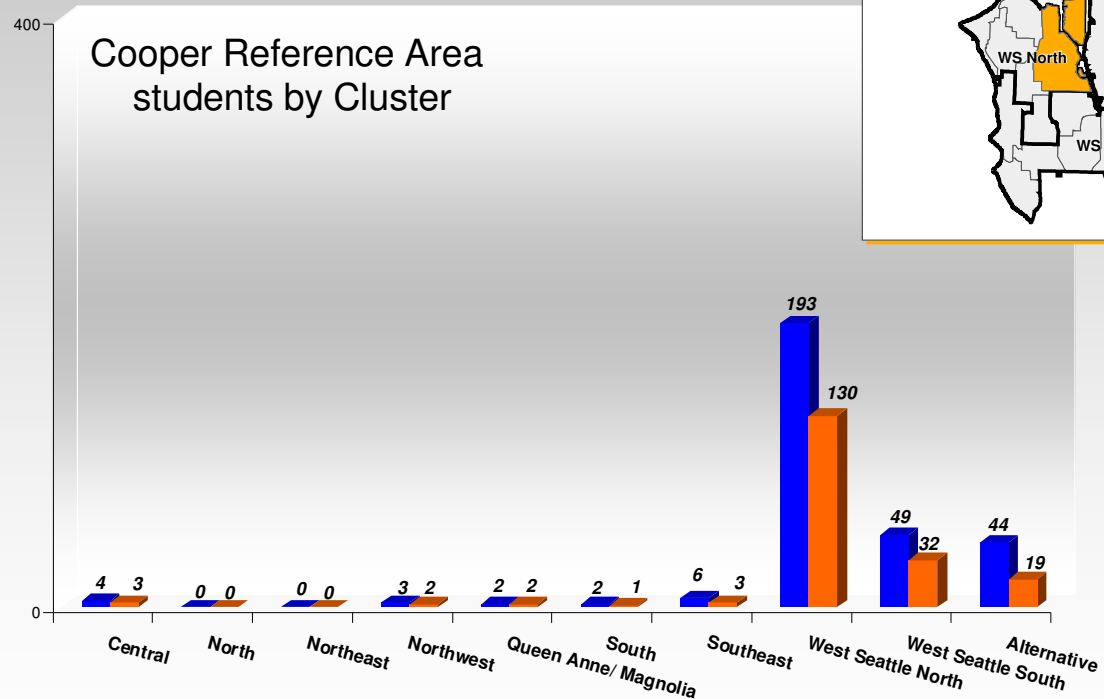

# Schools Attended by Alki Reference Area Students

Schools within West Seattle North Cluster are highlighted in yellow.

■ Students = 153 ■ F/R Lunch Students = 29

# Schools Attended by Cooper Reference Area Students

Schools within West Seattle North Cluster are highlighted in yellow.

T.T. Minor	1
Arbor Heights	1
Loyal Heights	1
Brighton	1
Coe	1
Concord	1
Kimball	1
Lawton	1
New School	1
Madrona	1
Maple	1
Dunlap	2
Van Asselt	2
Gatzert	2
ORCA	2
B. F. Day	2
Schmitz Park	5
Highland Park	6
Gatewood	8
Roxhill	8
AAA	10
High Point	22
Lafayette	24
Sanislo	25
Fairmount Park	26
Alki	30
Pathfinder	32
Cooper	61

# Schools Attended by High Point Reference Area Students

Schools within West Seattle North Cluster are highlighted in yellow.

■ Students = 324 ■ F/R Lunch Students = 199