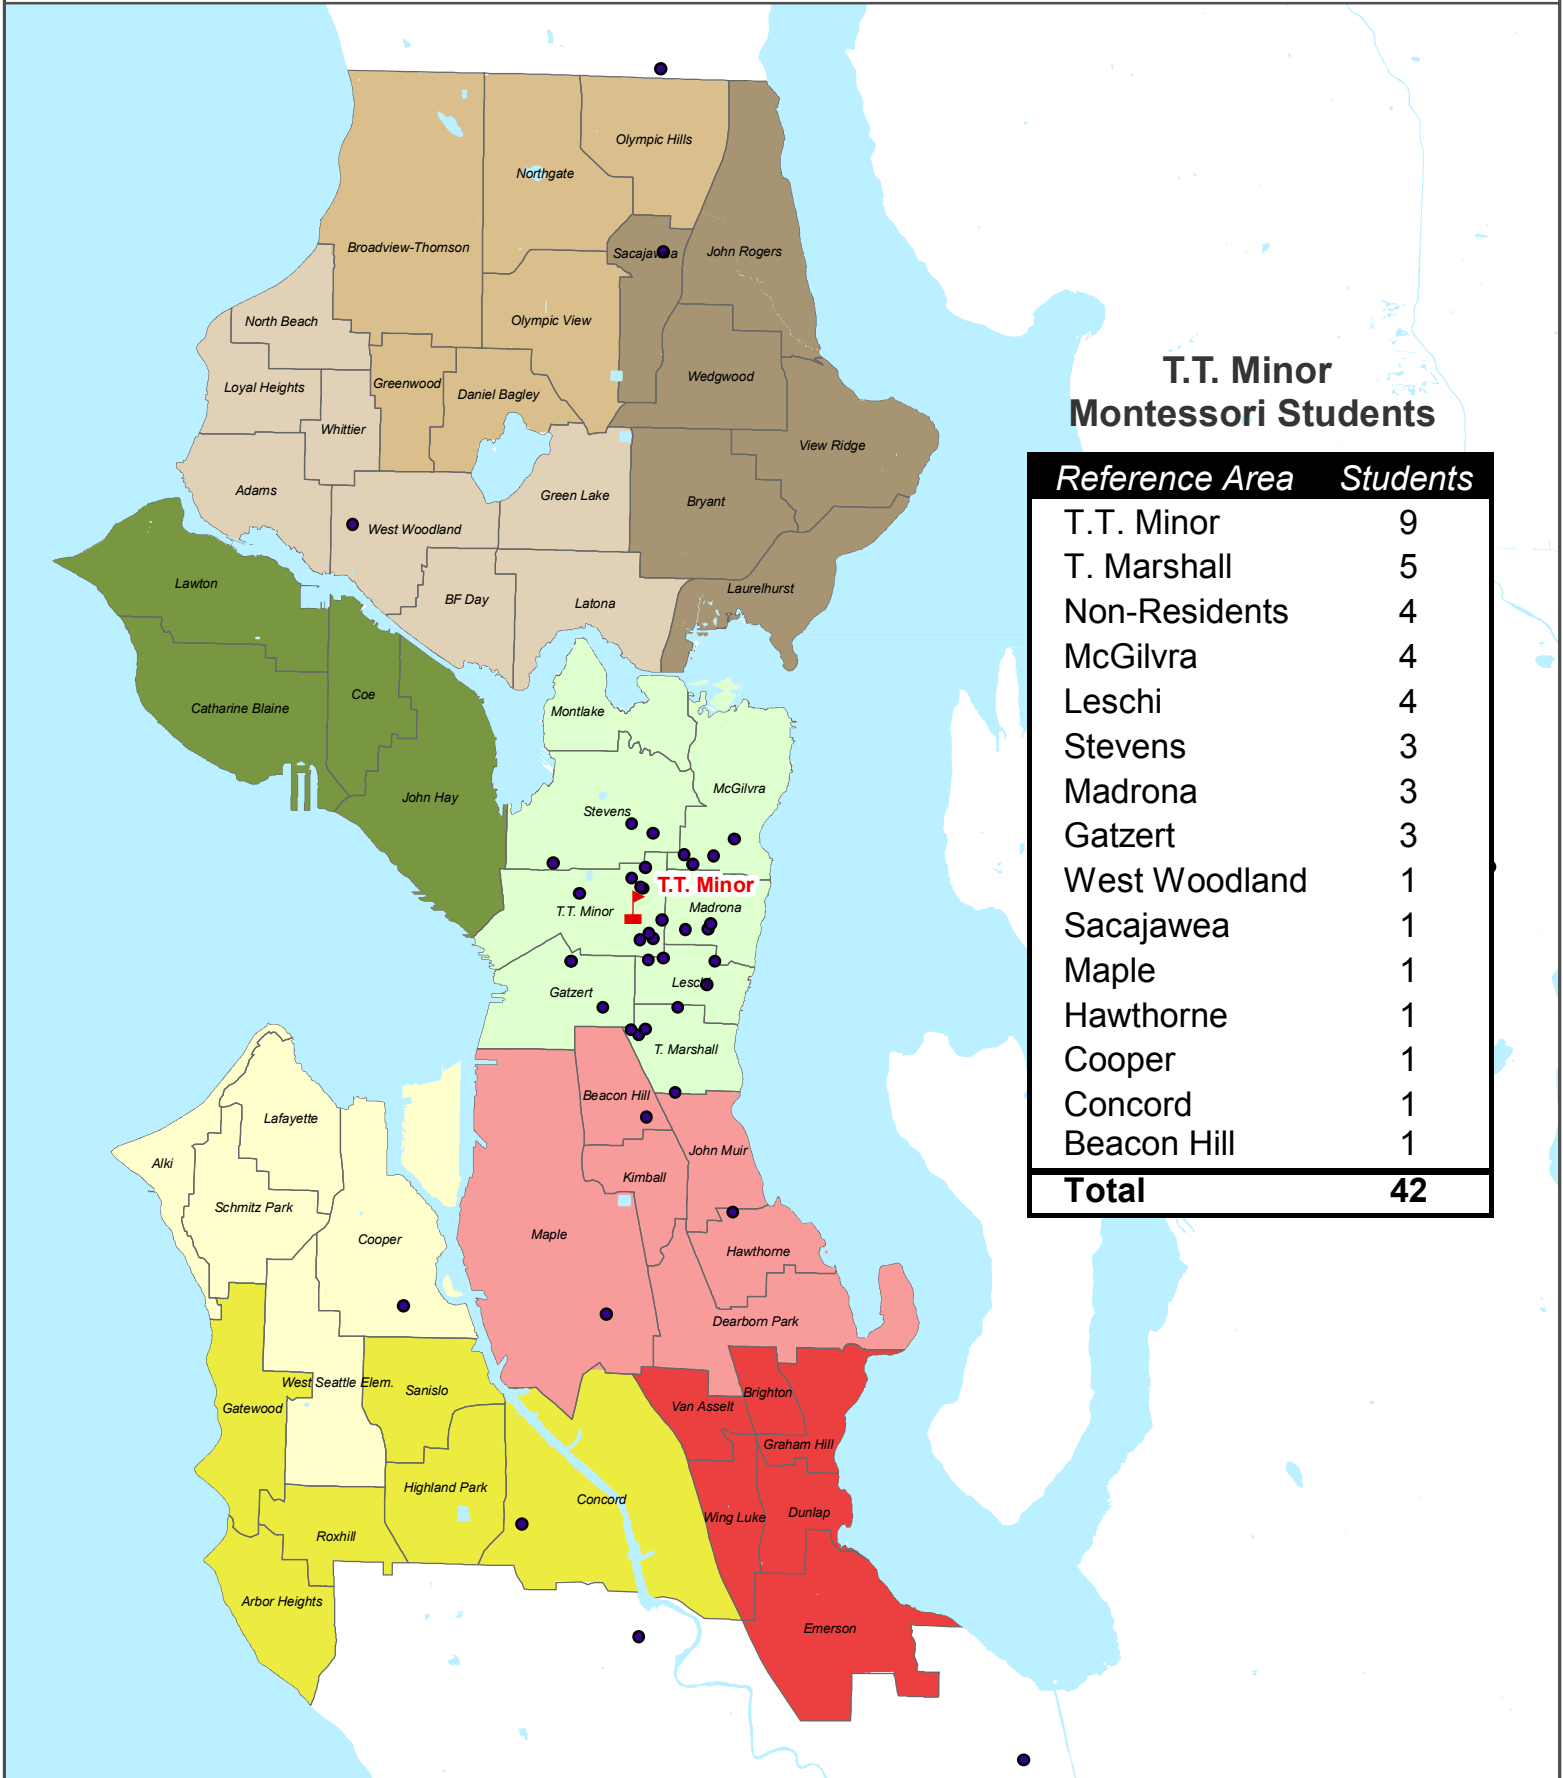

T.T. Minor

T.T. Minor Montessori Students

Reference Area	Students
T.T. Minor	9
T. Marshall	5
Non-Residents	4
McGilvra	4
Leschi	4
Stevens	3
Madrona	3
Gatzert	3
West Woodland	1
Sacajawea	1
Maple	1
Hawthorne	1
Cooper	1
Concord	1
Beacon Hill	1
Total	42