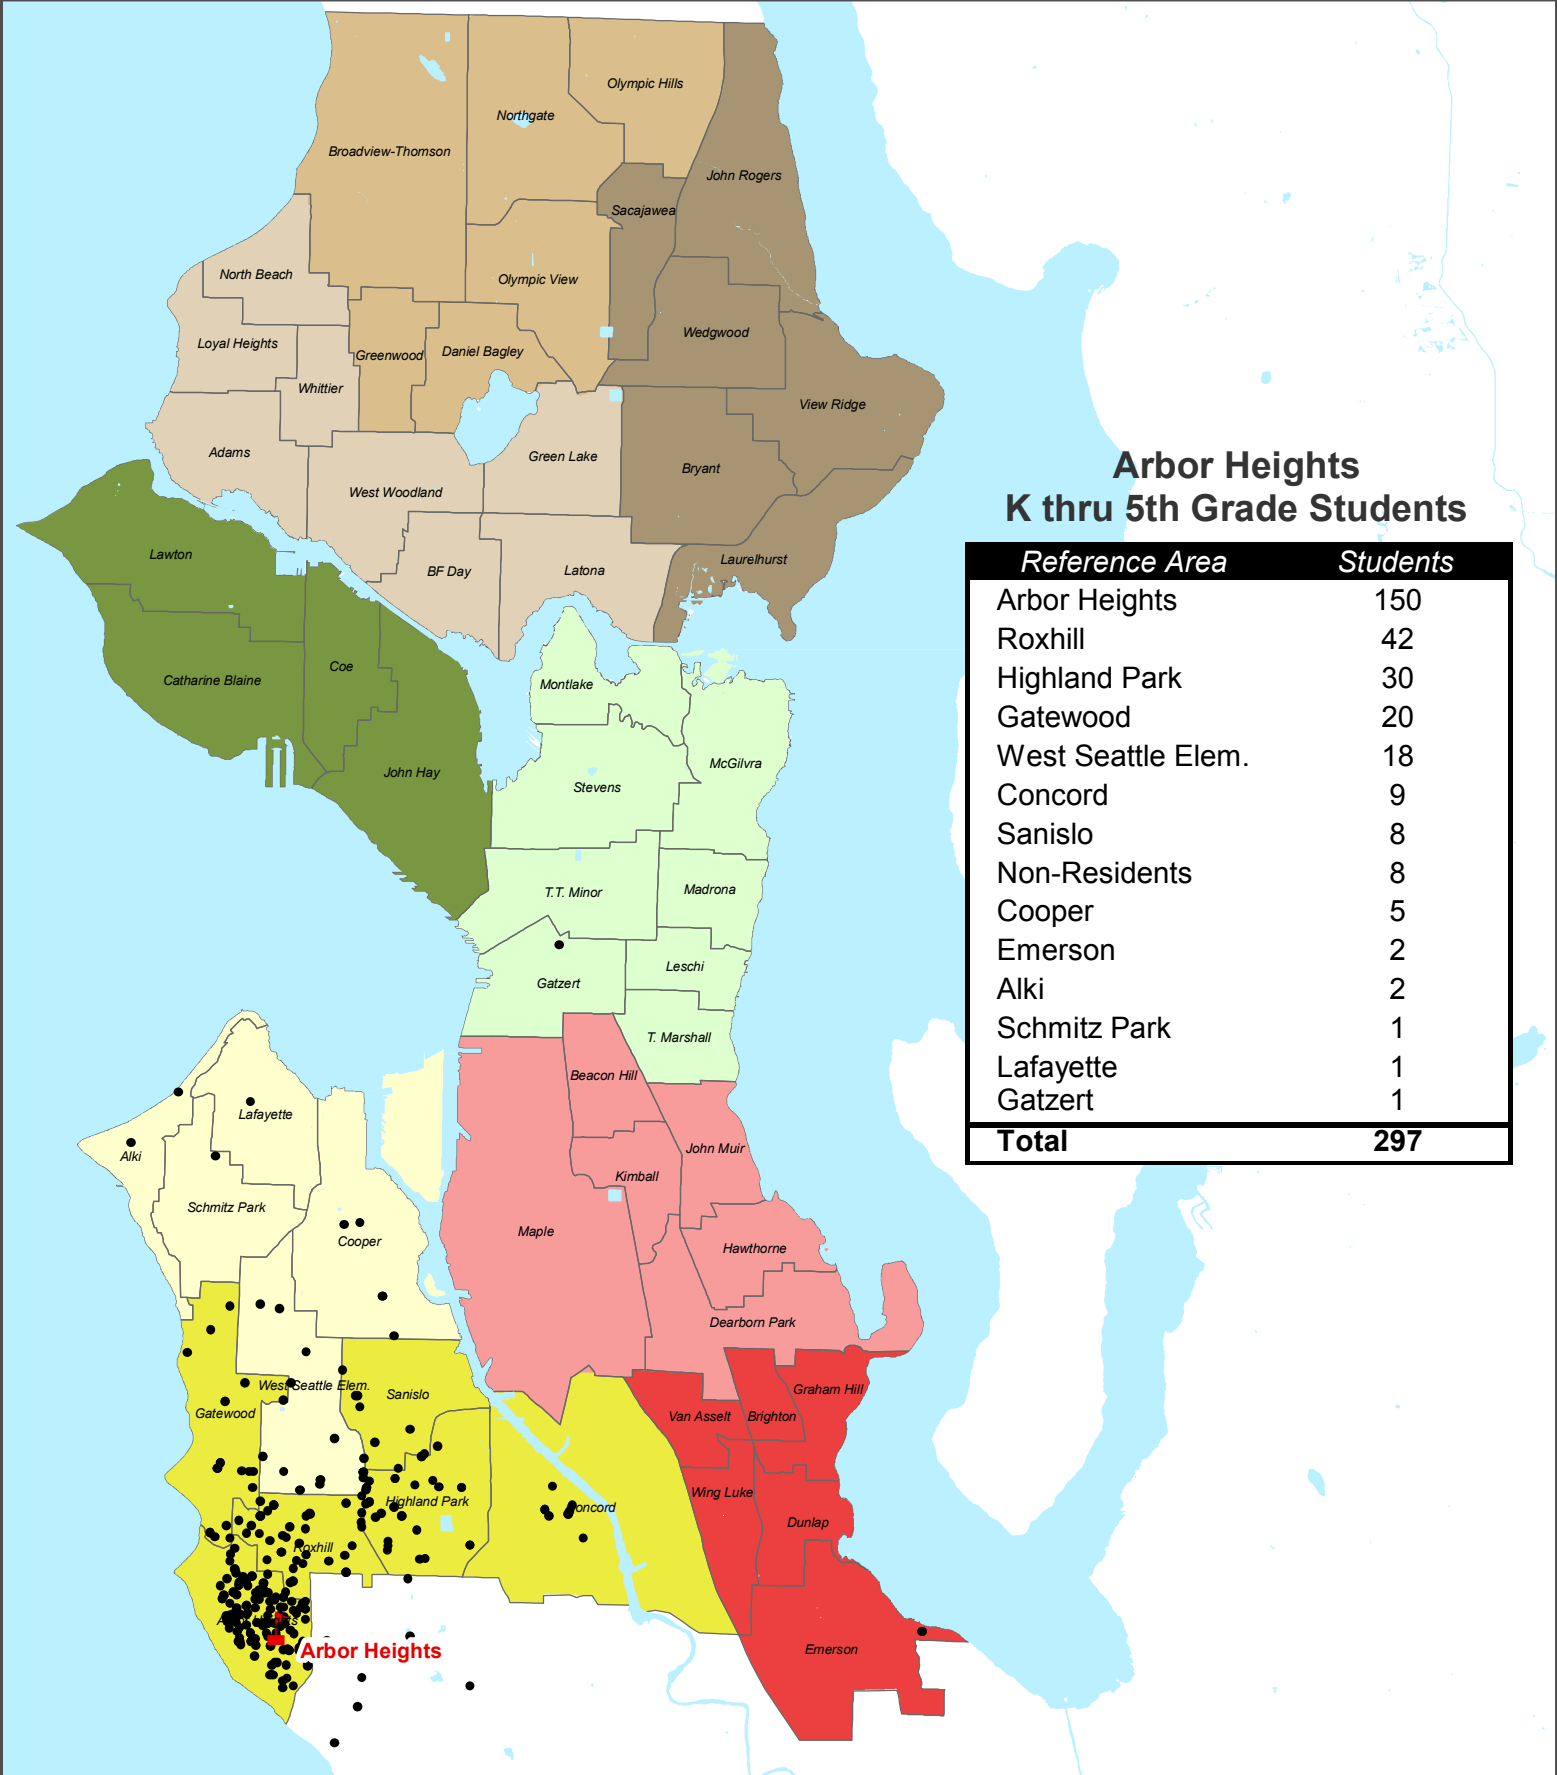

# Arbor Heights

## Arbor Heights K thru 5th Grade Students

Reference Area	Students
Arbor Heights	150
Roxhill	42
Highland Park	30
Gatewood	20
West Seattle Elem.	18
Concord	9
Sanislo	8
Non-Residents	8
Cooper	5
Emerson	2
Alki	2
Schmitz Park	1
Lafayette	1
Gatzert	1
<b>Total</b>	<b>297</b>