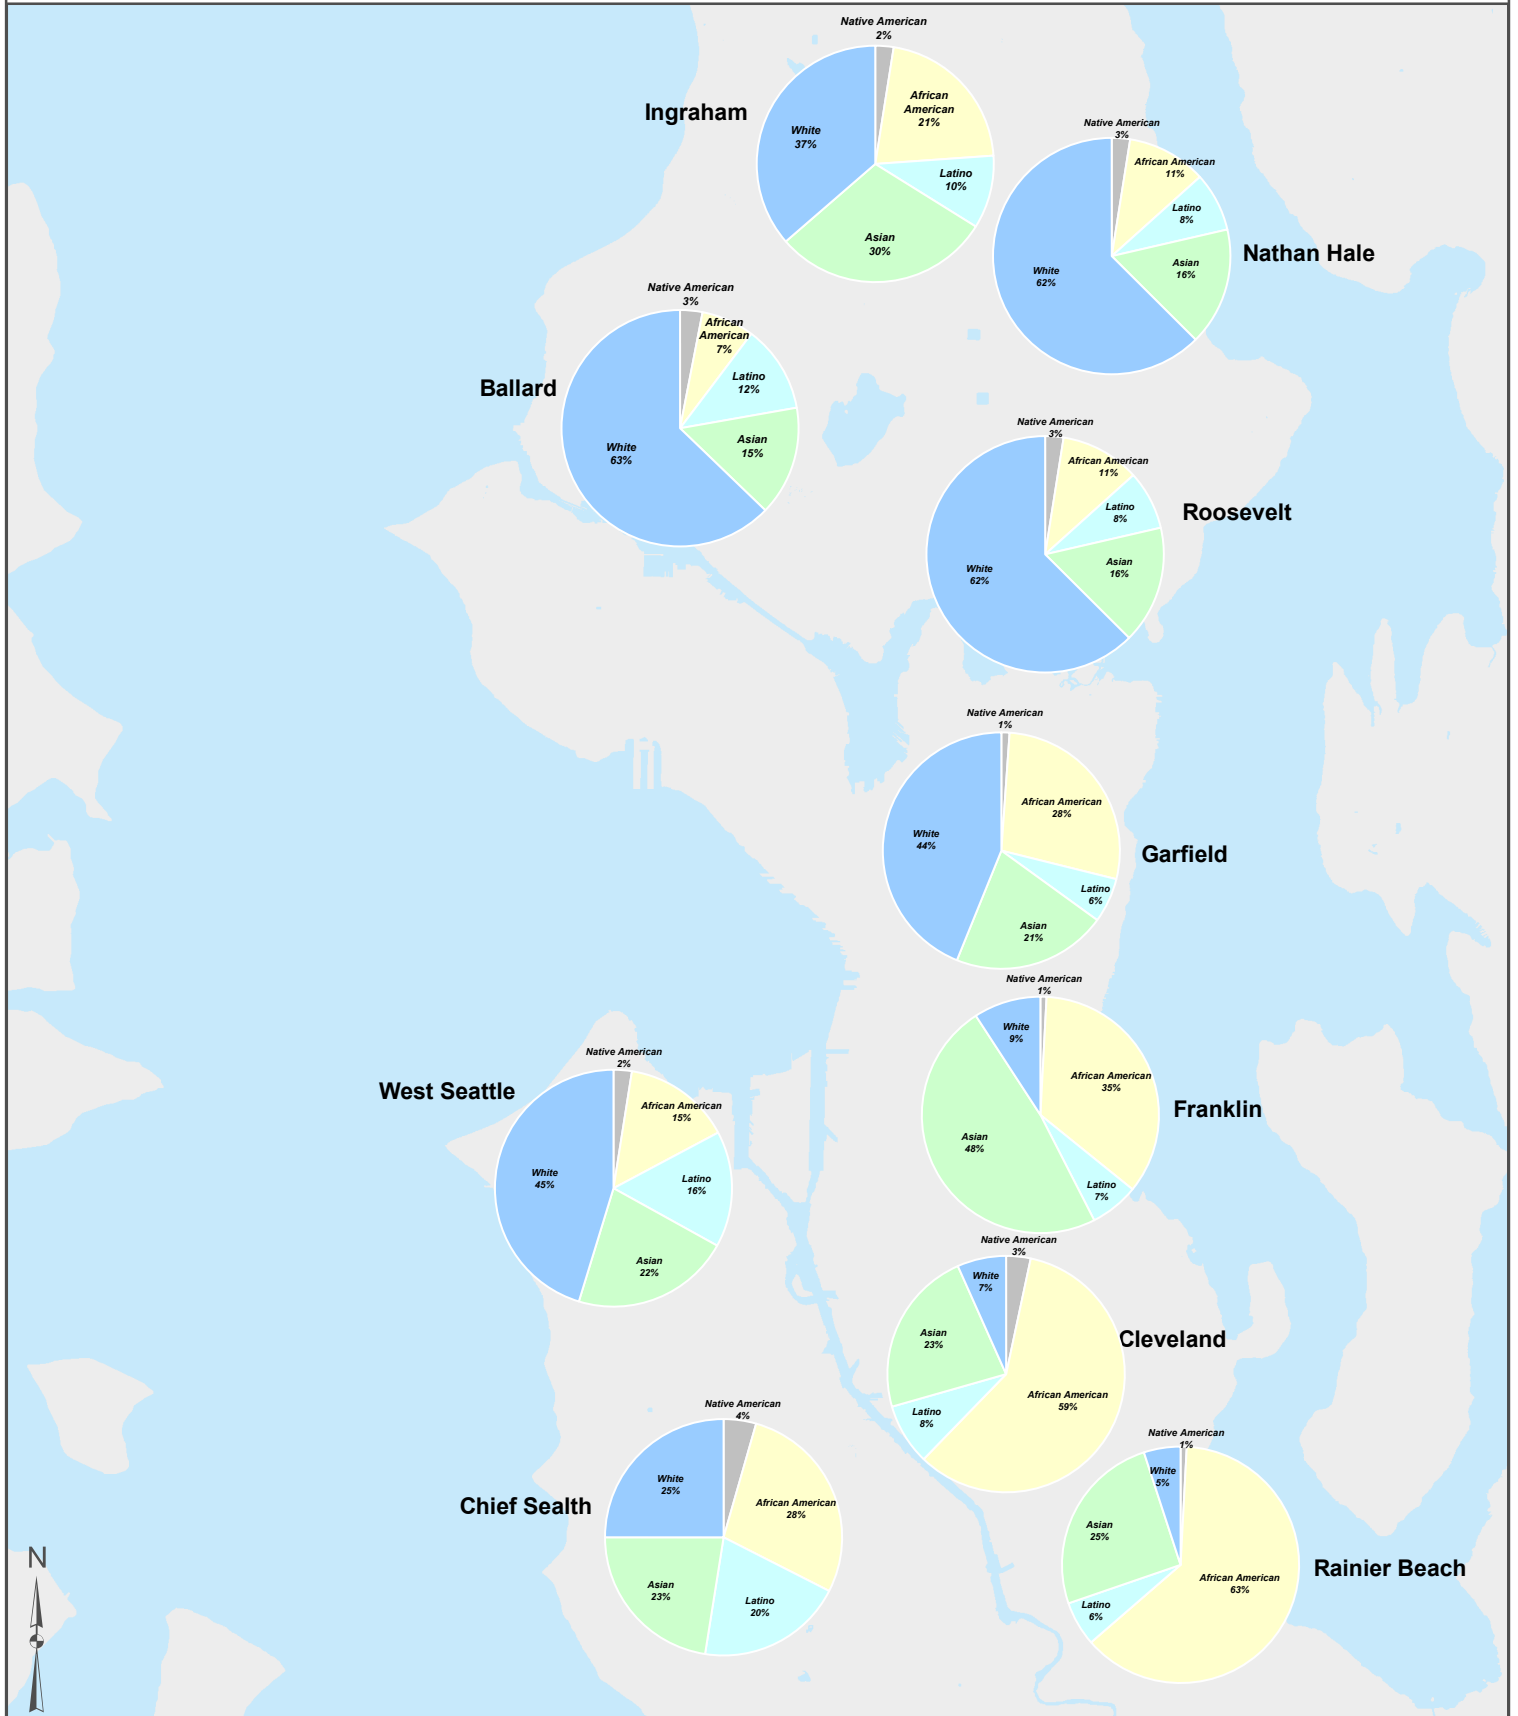

Seattle Public Schools High School Demographics (where students attend)

0 0.5 1 2
Miles
1 inch equals 1.842617 miles