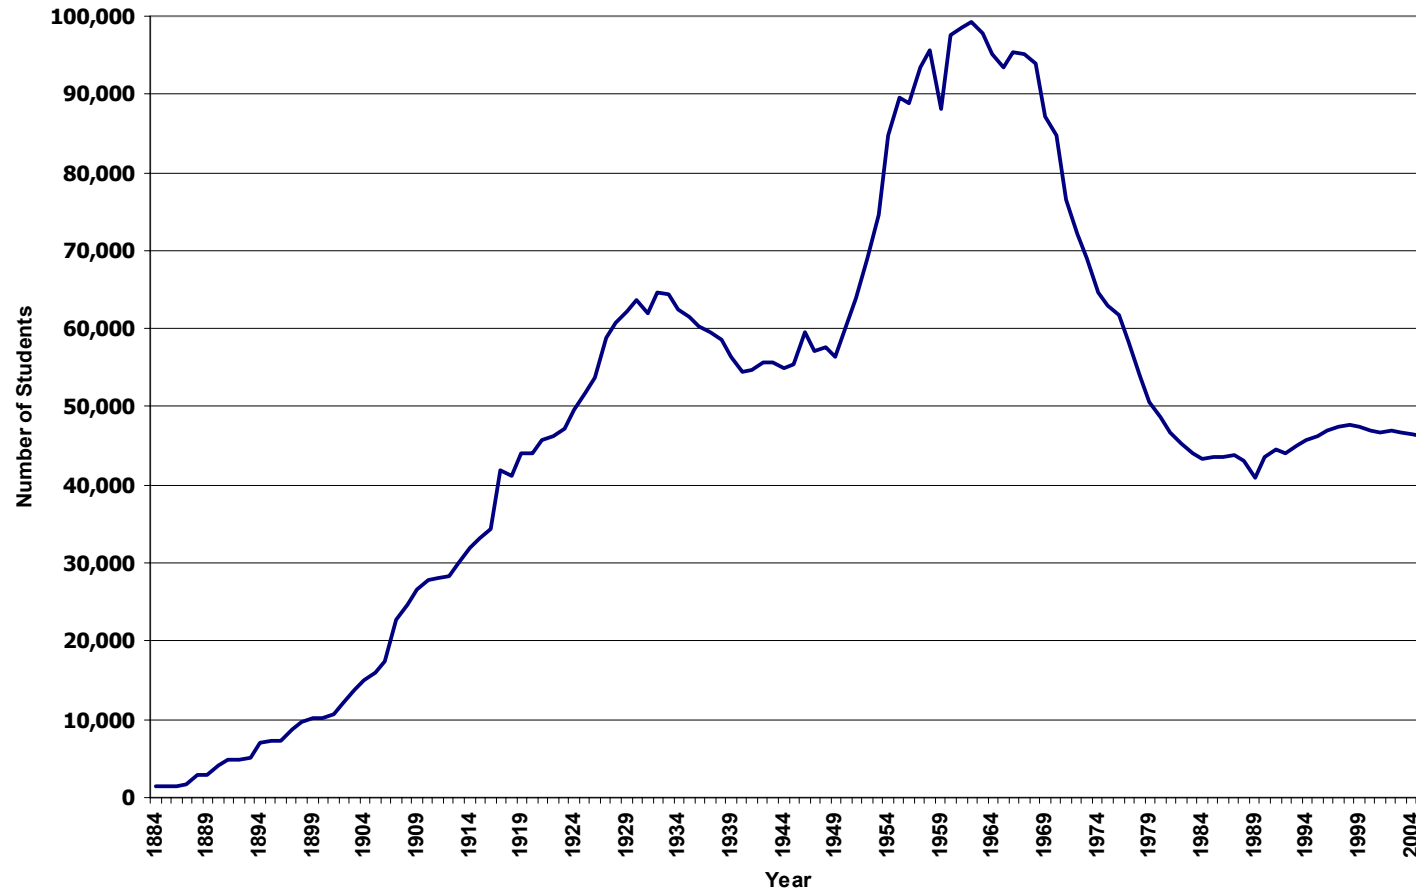

# Seattle Public Schools Student Enrollment: 1884-2005

Student enrollment has fluctuated considerably in the past, but has remained relatively stable during the last two decades.

Note: Enrollment figures do not include preschool.

Source: School Records, Average Daily Attendance, October extracts, 1884-1926 April data, 1927-1975 Daily Attendance, 1976-2005 October extracts