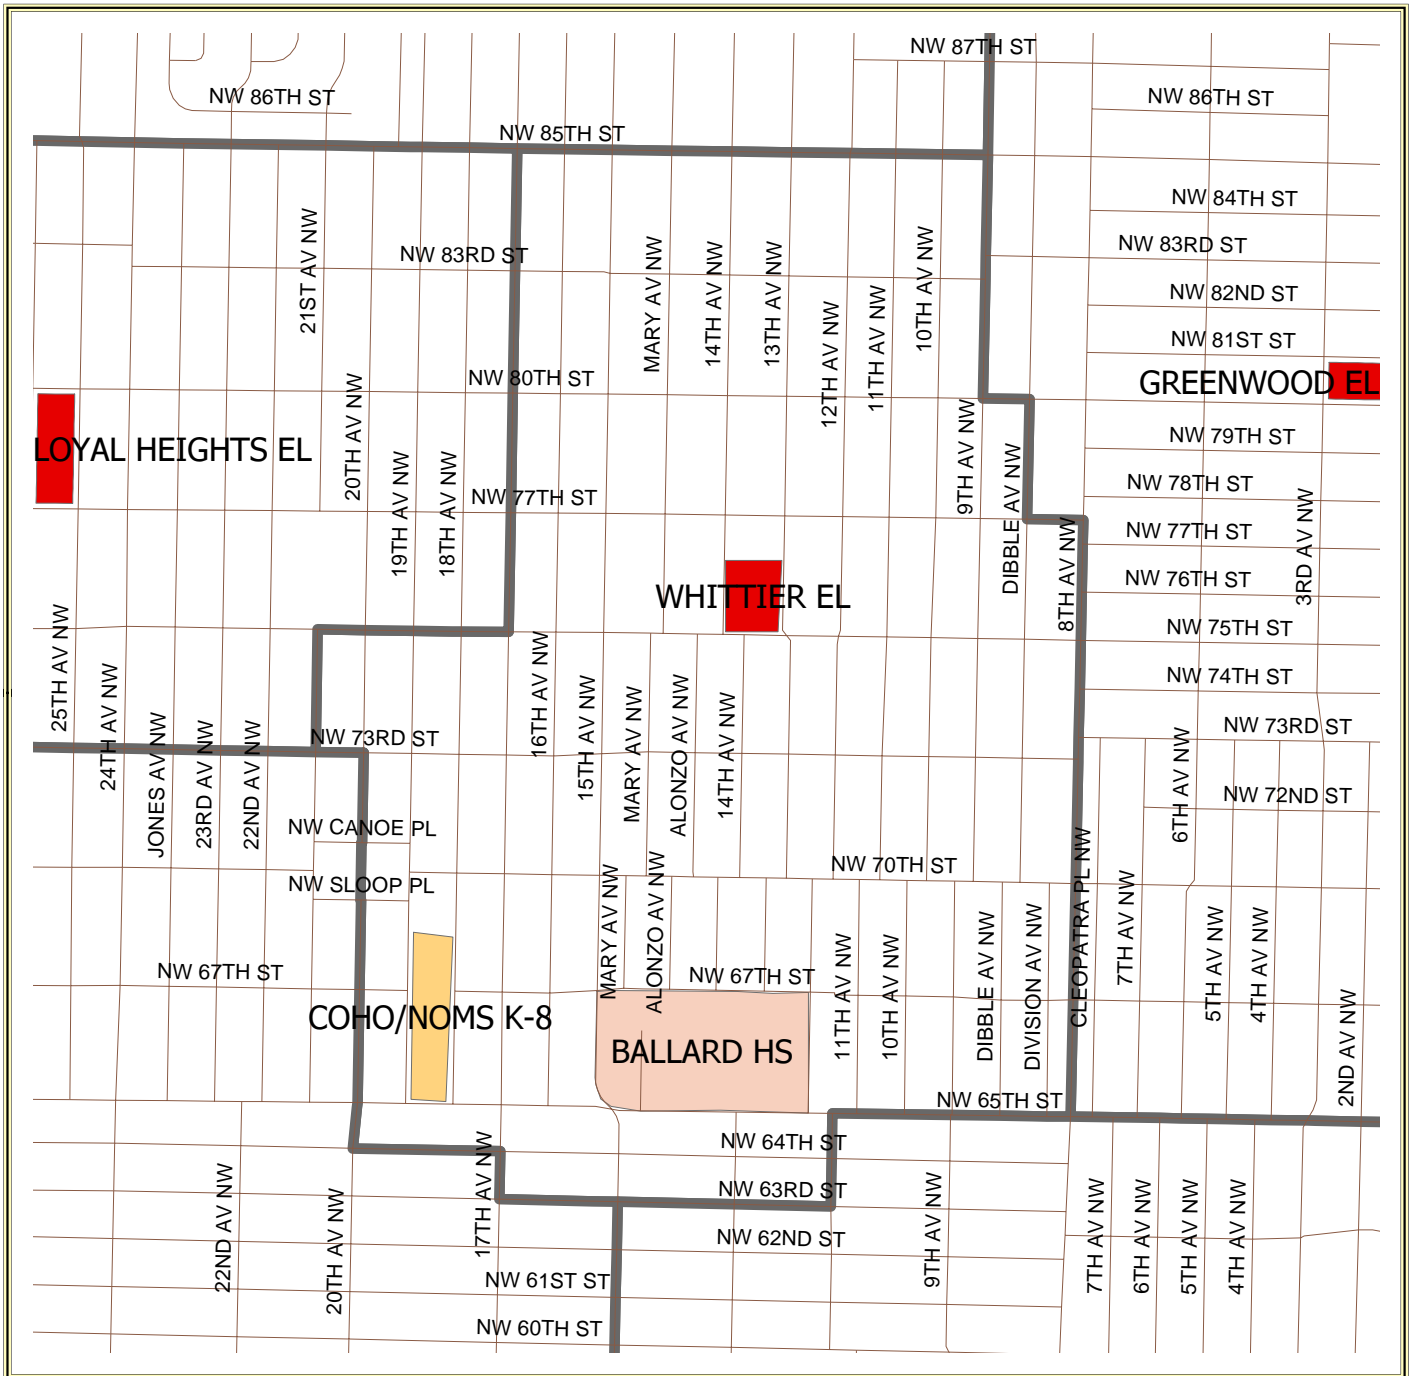

282 - WHITTIER

-  Reference Area
-  Elementary Schools
-  Middle Schools
-  High Schools
-  Alternative/Other
-  Streets
-  Water Features

June 26, 2002

282 - WHITTIER REFERENCE AREA

WHITTIER ELEMENTARY SCHOOL
7501 13TH AVE. NW, 98117

WHITTIER: The boundary of the Whittier reference area begins at the intersection of 17th Avenue Northwest and Northwest 85th Street and continues as follows:

East	on	NW 85th St	to	9th Ave NW
South	"	9th Ave NW	"	NW 80th St
East	"	NW 80th St	"	Dibble Ave NW
South	"	Dibble Ave NW	"	NW 77th St
East	"	NW 77th St	"	8th Ave NW
South	"	8th Ave NW	"	NW 65th St
West	"	NW 65th St	"	11th Ave NW
North	"	11th Ave NW	"	NW 62nd St
West	"	NW 62nd St	"	17th Ave NW
North	"	17th Ave NW	"	NW 63rd St
West	"	NW 63rd St	"	20th Ave NW
North	"	20th Ave NW	"	NW 73rd St
West	"	NW 73rd St	"	21st Ave NW
North	"	21st Ave NW	"	NW 75th St
East	"	NW 75th St	"	17th Ave NW
North	"	17th Ave NW	"	NW 85th St

All boundary lines are center lines of said roadways unless otherwise stated.

Rev. July, 1981