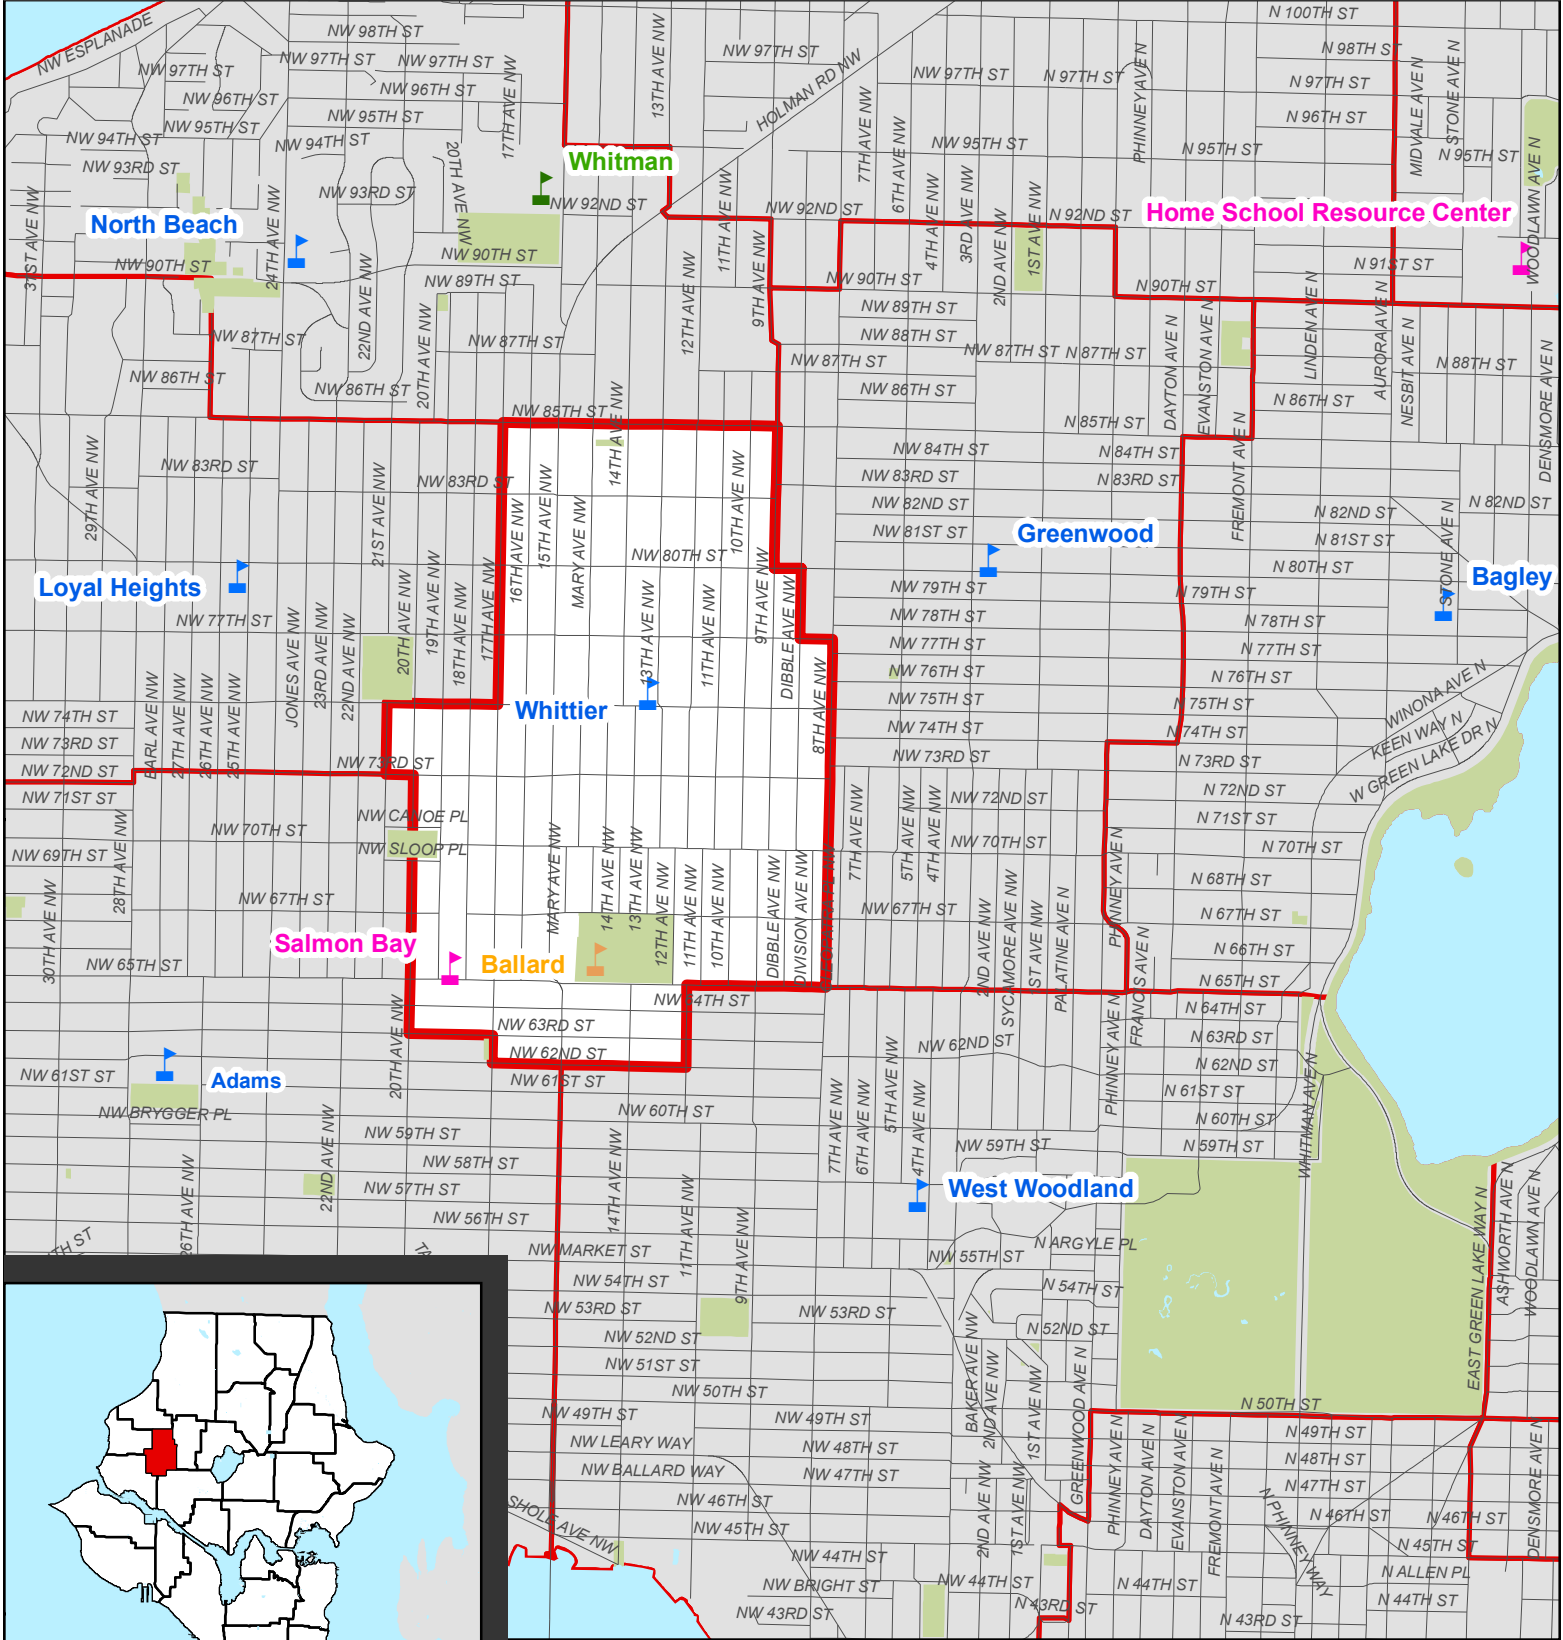

Whittier Reference Area

 Whittier Reference Area  Park Space

 Elementary  Middle School  High School  Alternative

0.5 0.25 0 0.5 Miles

Updated: June 2, 2008

August 21, 2008

Whittier Elementary School Reference Area Ref Area 282

Whittier Elementary School
1320 NW 75th Street
98117
206-252-1650
<http://www.whittierway.org/>

Whittier: The boundary of the Whittier reference area begins at the intersection of 17th Avenue Northwest and Northwest 85th Street and continues as follows:

East	on	NW 85 th St	to	9 th Ave NW
South	on	9 th Ave NW	to	NW 80 th St
East	on	NW 80 th St	to	Dibble Ave NW
South	on	Dibble Ave NW	to	NW 77 th St
East	on	NW 77 th St	to	8 th Ave NW
South	on	8 th Ave NW	to	NW 65 th St
West	on	NW 65 th St	to	11 th Ave NW
North	on	11 th Ave NW	to	NW 62 nd St
West	on	NW 62 nd St	to	17 th Ave NW
North	on	17 th Ave NW	to	NW 63 rd St
West	on	NW 63 rd St	to	20 th Ave NW
North	on	20 th Ave NW	to	NW 73 rd St
West	on	NW 73 rd St	to	21 st Ave NW
North	on	21 st Ave NW	to	NW 75 th St
East	on	NW 75 th St	to	17 th Ave NW
North	on	17 th Ave NW	to	NW 85 th St

All boundary lines are center lines of said roadways unless otherwise stated.

Rev. July, 1981