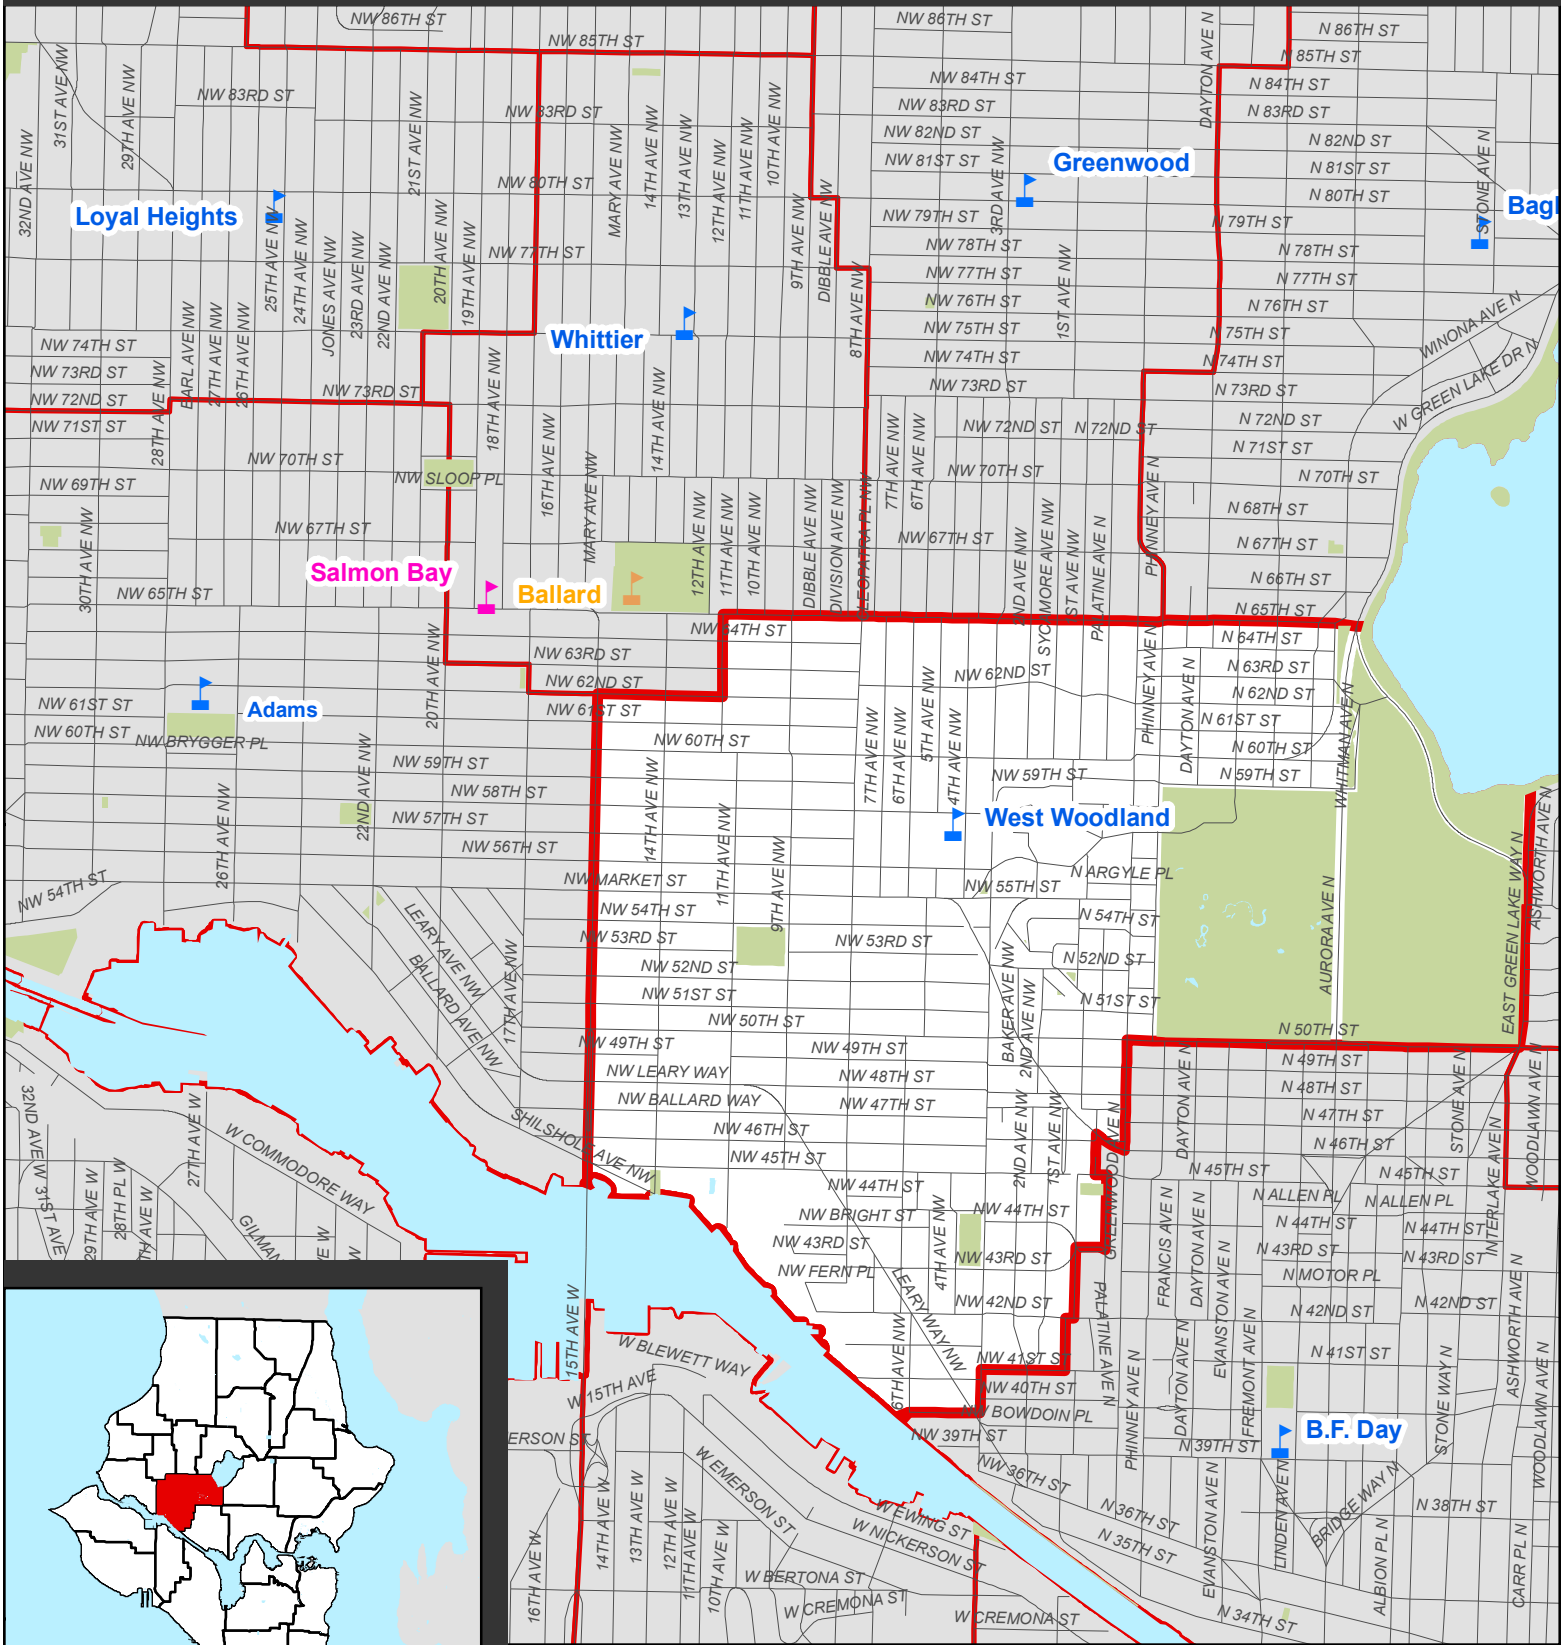

West Woodland Reference Area

 West Woodland Reference Area  Park Space

 Elementary  Middle School  High School  Alternative

0.5 0.25 0 0.5 Miles

Updated: June 2, 2008

August 21, 2008

West Woodland Elementary School Reference Area Ref Area 281

West Woodland Elementary School
5601 4th Ave NW
98107
206-252-1600
<http://www.westwoodland.org/>

West Woodland: The boundary of West Woodland Elementary School begins at the intersection of 15th Avenue Northwest and Northwest 62nd Street and continues as follows:

| | | | | |
|-----------|----|---|----|--|
| East | on | NW 62 nd St | to | 11 th Ave NW |
| North | on | 11 th Ave NW | to | NW 65 th St |
| East | on | NW 65 th St & N 65 th St extended | to | Green Lake |
| Southeast | on | Green Lake | to | Green Lake Way N |
| South | on | Green Lake Way N | to | N 50 th St |
| West | on | N 50 th St | to | Greenwood Ave N |
| South | on | Greenwood Ave N | to | N Market St |
| Northwest | on | N Market St | to | Palatine Ave N |
| South | on | Palatine Ave N | to | N 43 rd St |
| West | on | N 43 rd St | to | 1 st Ave NW |
| South | on | 1 st Ave NW | to | NW 41 st St |
| West | on | NW 41 st St | to | 3 rd Ave NW |
| South | on | 3 rd Ave NW | to | NW Bowdoin Place extended |
| West | on | NW Bowdoin Place extended | to | Salmon Bay Waterway |
| Northwest | on | Salmon Bay Waterway | to | 15 th Ave NW (Ballard Bridge) |
| North | on | 15 th Ave NW | to | NW 62 nd St |

All boundary lines are center lines of said roadways unless otherwise stated.

Rev. July, 1989