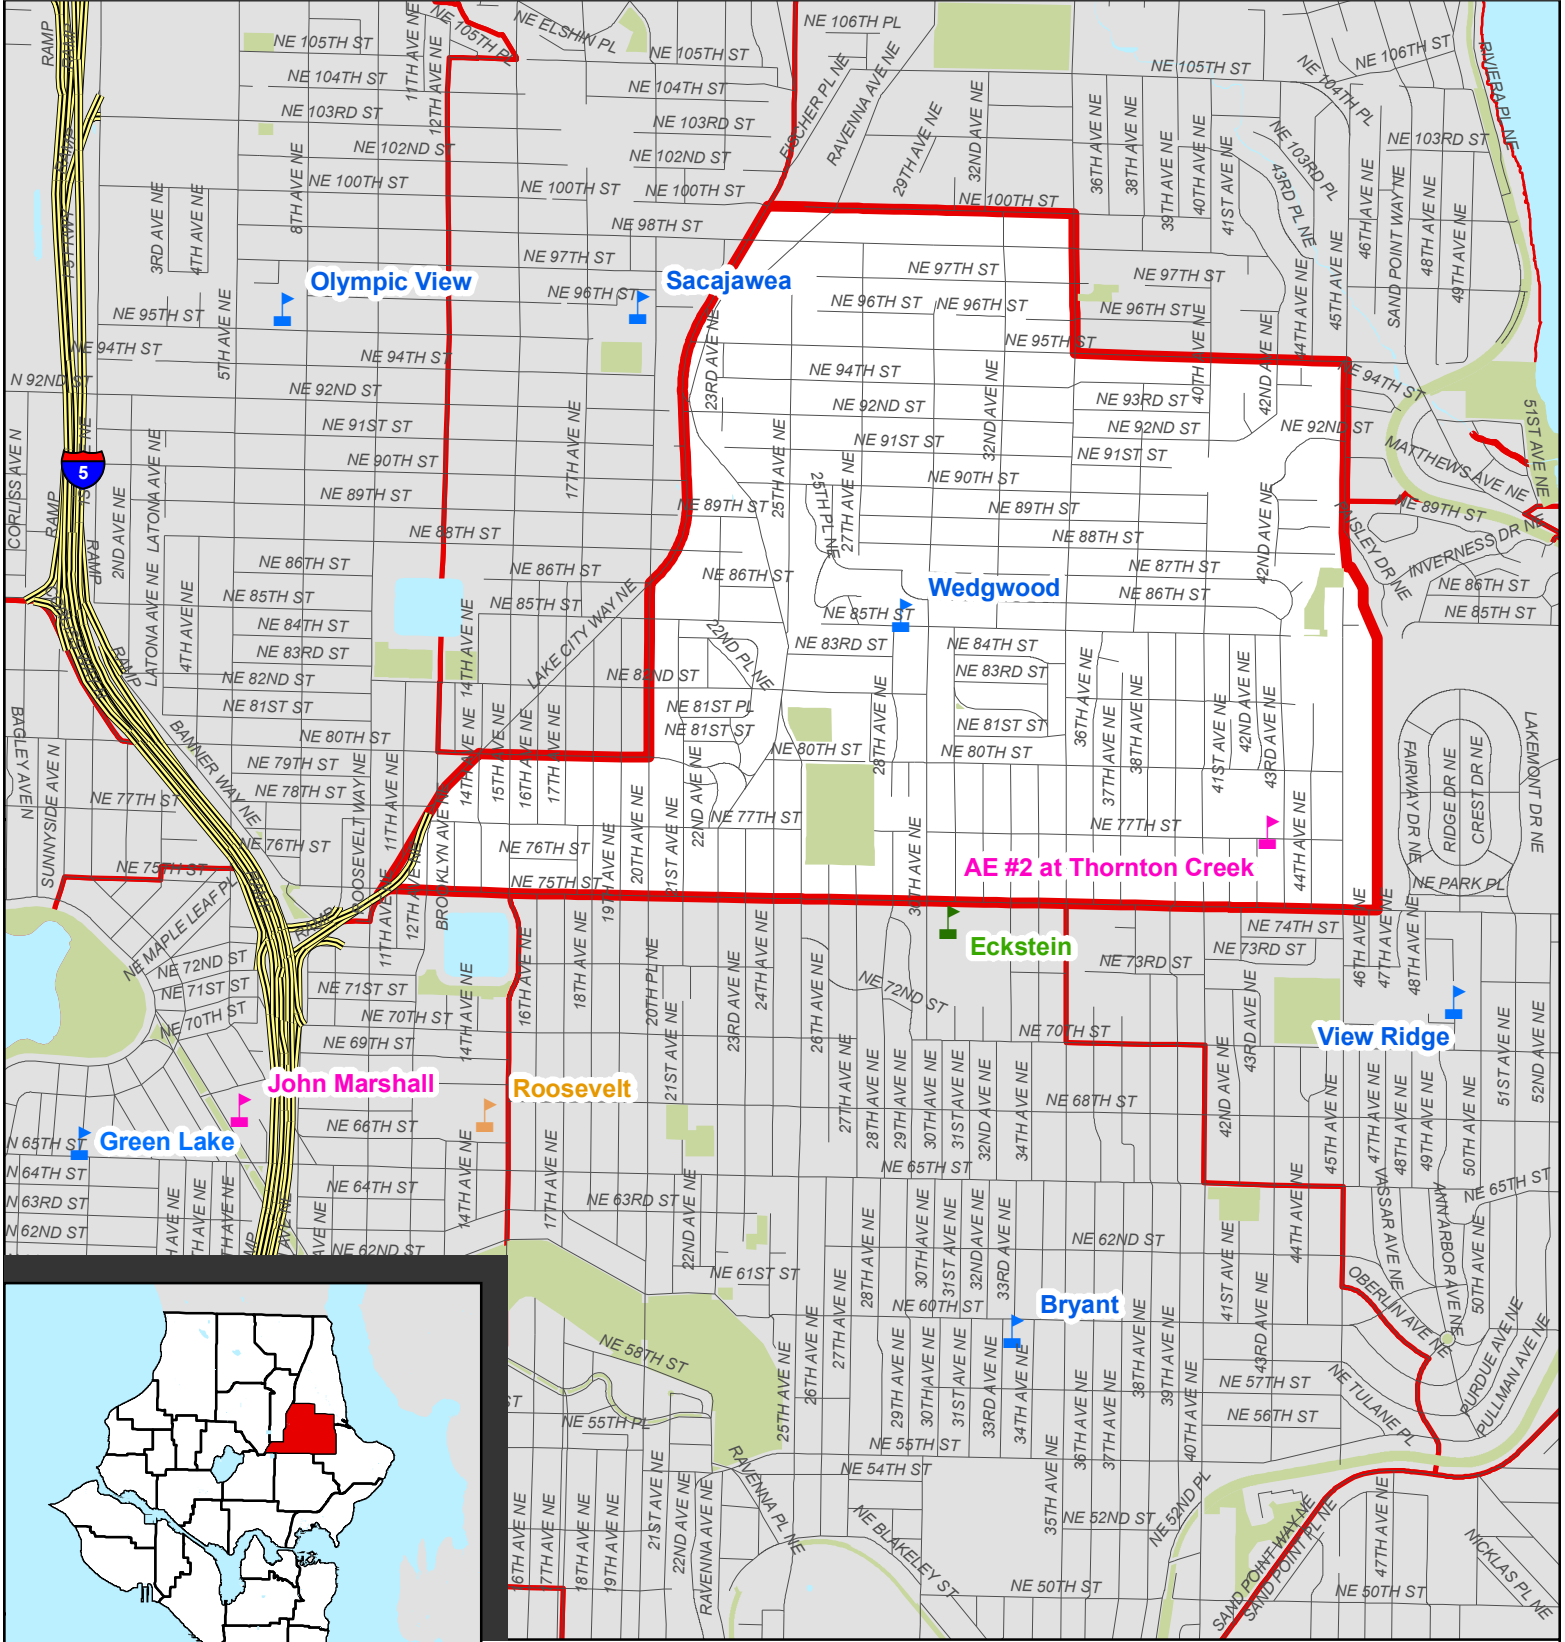

# Wedgwood Reference Area

 Wedgwood Reference Area  Park Space

 Elementary  Middle School  High School  Alternative

0.5 0.25 0 0.5 Miles

Updated: June 2, 2008

August 21, 2008

## Wedgwood Elementary School Reference Area Ref Area 279

---

Wedgwood Elementary School  
2720 NE 85<sup>th</sup> St  
98115  
206-252-5670

<http://www.seattleschools.org/schools/wedgwood/>

Wedgwood: The boundary of the Wedgwood reference area begins at the intersection of Lake City Way Northeast and Northeast 100th Street and continues as follows:

*All boundary lines are center lines of said roadways unless otherwise stated.*

Rev. July, 1989

WEDGWOOD (E): The area that was previously the entire Wedgwood attendance area prior to the addition of Wedgwood (D).

WEDGWOOD (D): The eastern portion of Wedgwood reference area acquired from Decatur for the 1989-90 school year. The area is bounded by NE 95th St, 45th Ave NE, NE 75th St, and 35th Ave NE.