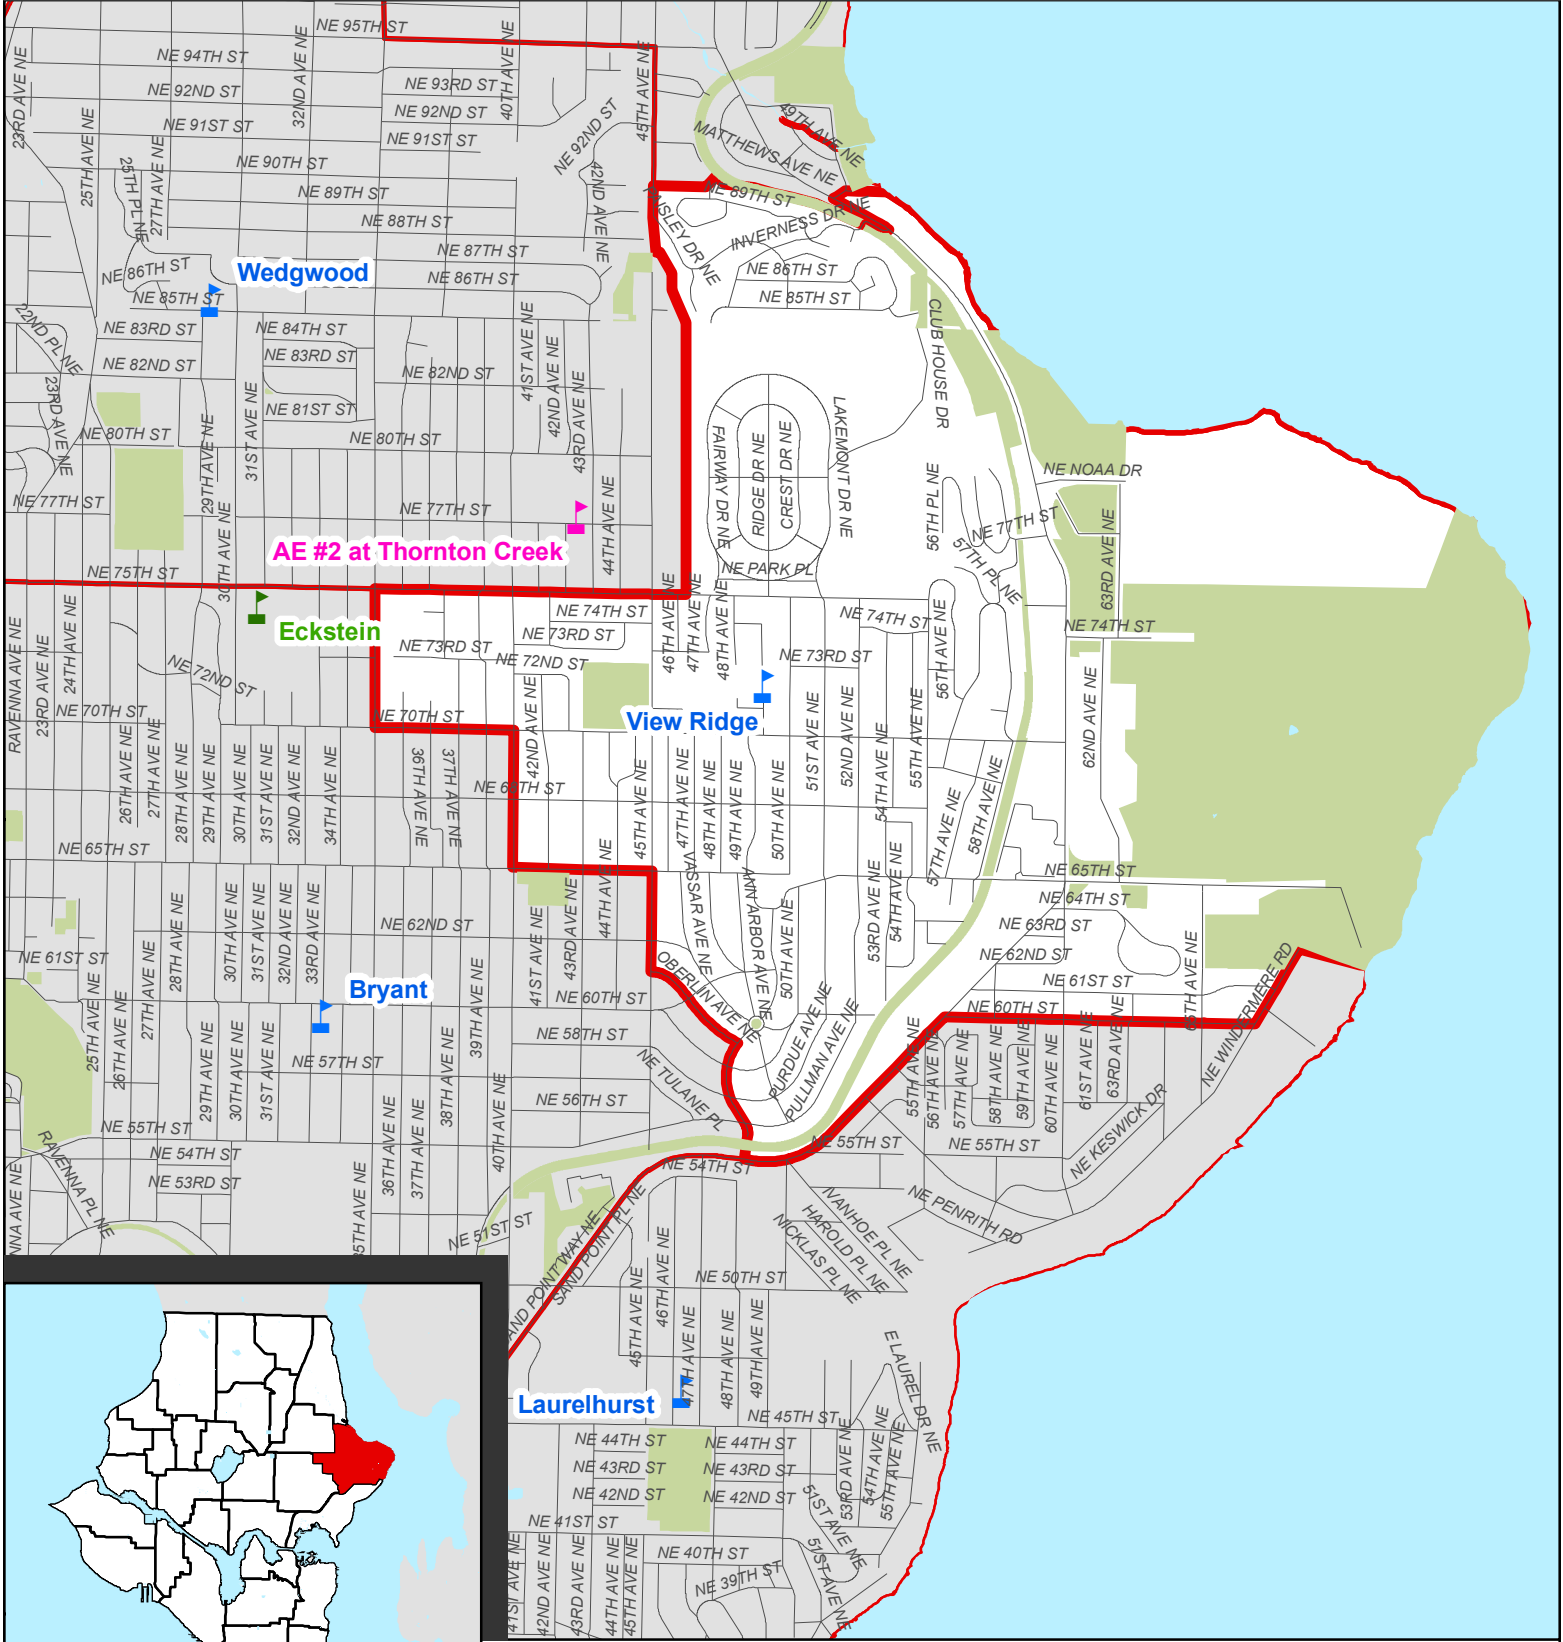

View Ridge Reference Area

View Ridge Reference Area

Park Space

Elementary

Middle School

High School

Alternative

0.5 0.25 0 0.5 Miles