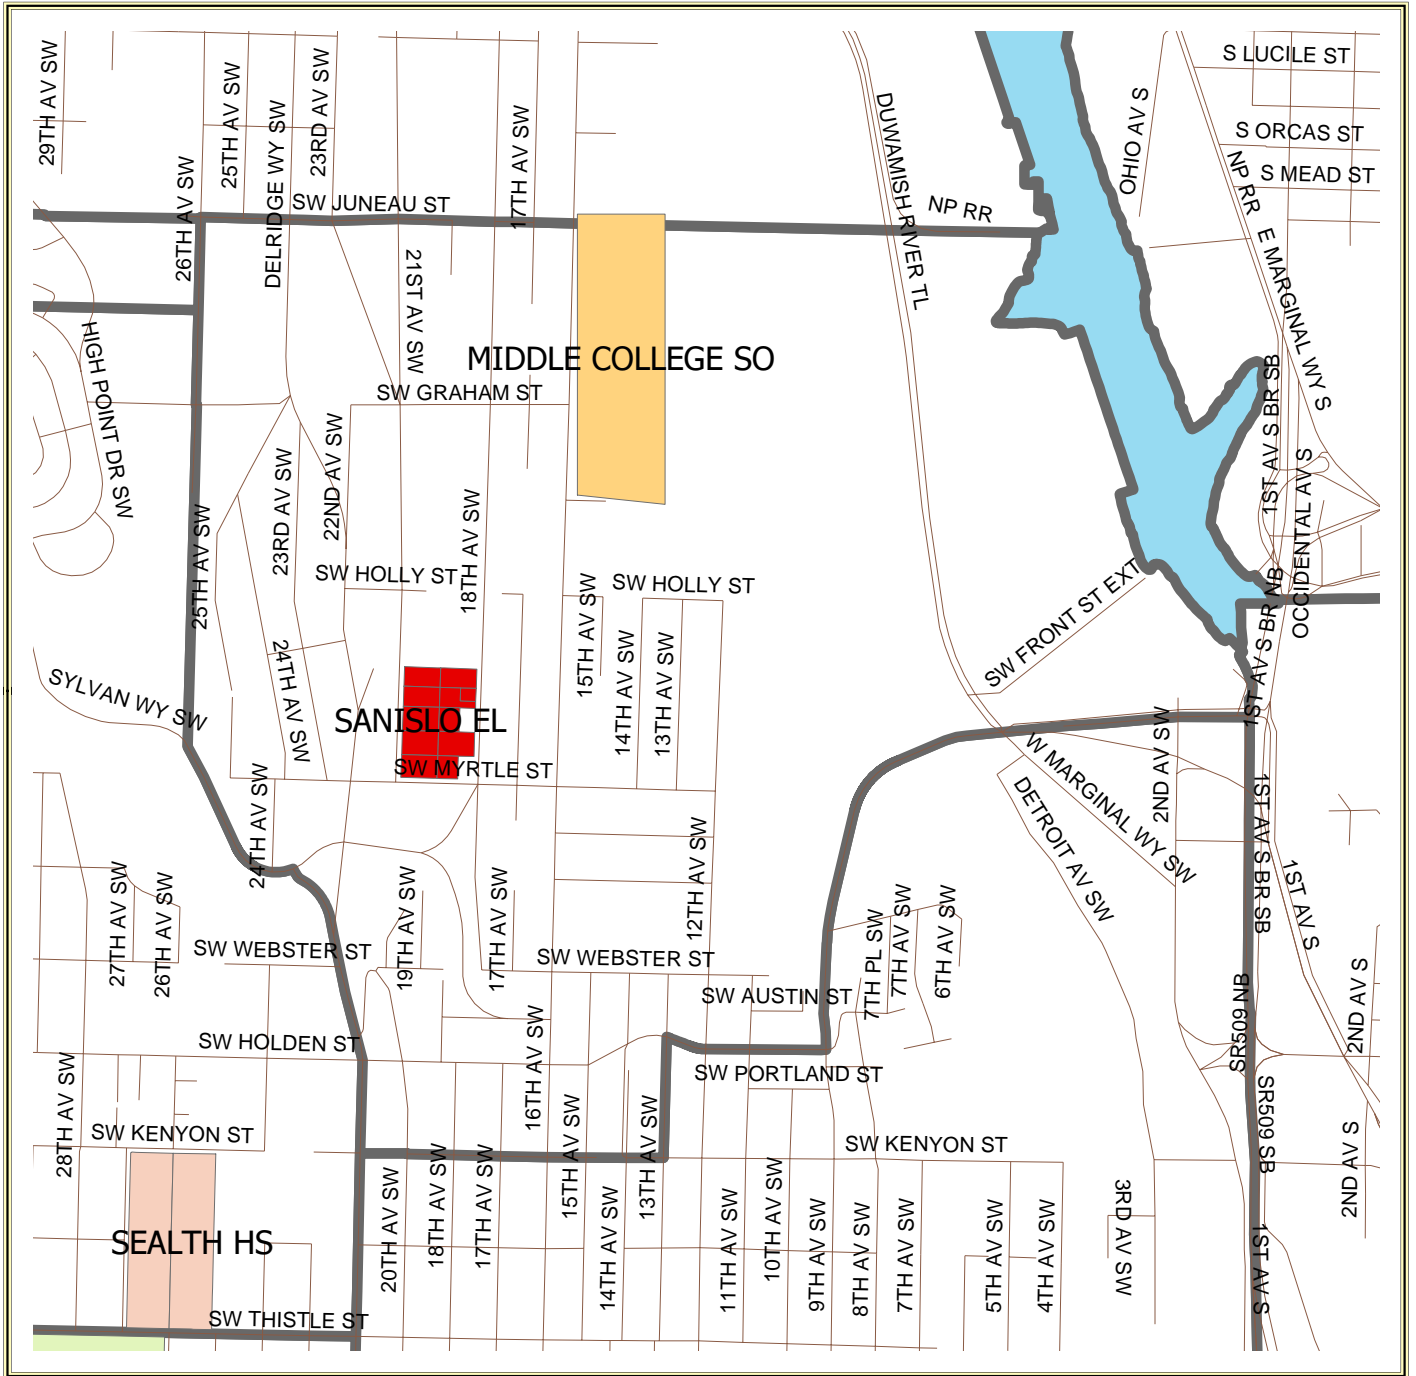

273 - SANISLO

June 27, 2002

273 - SANISLO REFERENCE AREA

SANISLO ELEMENTARY SCHOOL
1812 SW MYRTLE ST., 98106

SANISLO: The boundary of Sanislo Elementary School begins at the intersection of 26th Avenue Southwest and Southwest Juneau Street and continues as follows:

East	on	SW Juneau St	to	Duwamish Waterway
South	"	Duwamish Waterway (SW Michigan St)	"	1st Ave S Bridge
West	"	SW Michigan St	"	Highland Park SW
Southwest	"	Highland Park Way SW	"	SW Holden St
West	"	SW Holden St	"	13th Ave SW
Sou#h	"	13th Ave SW	"	SW Kenyon St
		(Excluding homes on both sides of 13th Ave SW)		
West	"	SW Kenyon St	"	Delridge Way SW
North	"	Delridge Way SW	"	Sylvan Way SW
Northwest	"	Sylvan Way SW	"	26th Ave SW extended
North	"	26th Ave SW	"	SW Juneau St

All boundary lines are center lines of said roadways unless otherwise stated.