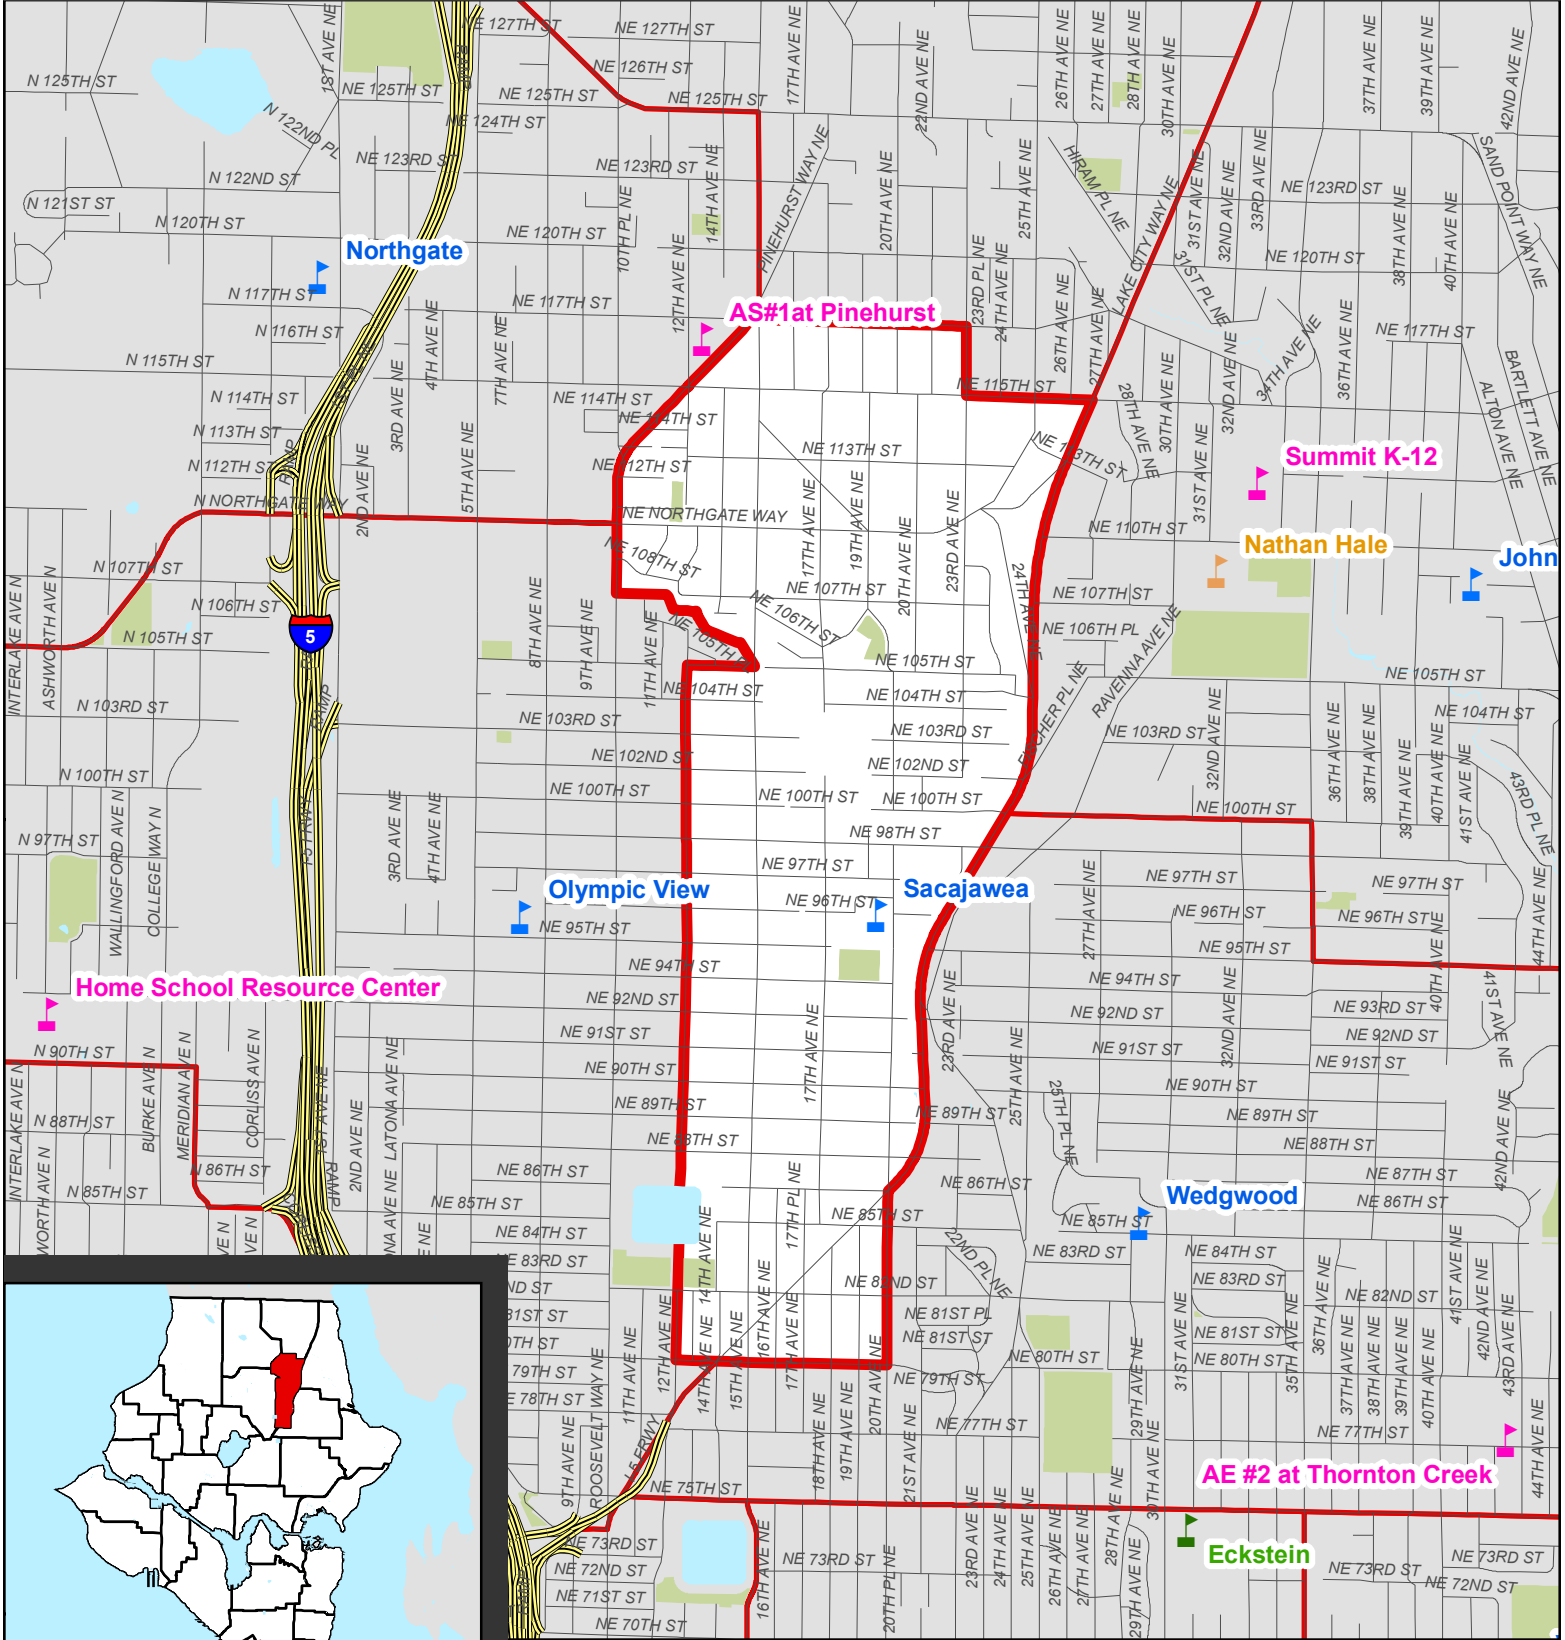

Sacajawea Reference Area

 Sacajawea Reference Area  Park Space

 Elementary  Middle School  High School  Alternative

0.5 0.25 0 0.5 Miles

Updated: June 2, 2008

August 21, 2008

Sacajawea Elementary School Reference Area Ref Area 268

Sacajawea Elementary School

9501 20th Ave NE

98115

206-252-5550

<http://www.seattleschools.org/schools/sacajawea/>

Sacajawea: The boundary of Sacajawea Elementary School begins at the intersection of Roosevelt Way NE and Pinehurst Way NE and continues as follows:

Northeast	on	Pinehurst Way NE	to	NE 117 th St
East	on	NE 117 th St	to	23 rd Ave NE
South	on	23 rd Ave NE	to	NE 115 th St
East	on	NE 115 th St	to	Lake City Way NE
Southwest	on	Lake City Way NE	to	20 th Ave NE
South	on	20 th Ave NE	to	NE 80 th St
West	on	NE 80 th St	to	12 th Ave NE
North	on	12 th Ave NE	to	NE 105 th St
East	on	NE 105 th St	to	NE 107 th St (Thornton Creek)
Northwest	on	Thornton Creek	to	NE 107 th St & Roosevelt Way NE
North	on	Roosevelt Way NE	to	Pinehurst Way NE

All boundary lines are center lines of said roadways unless otherwise stated.