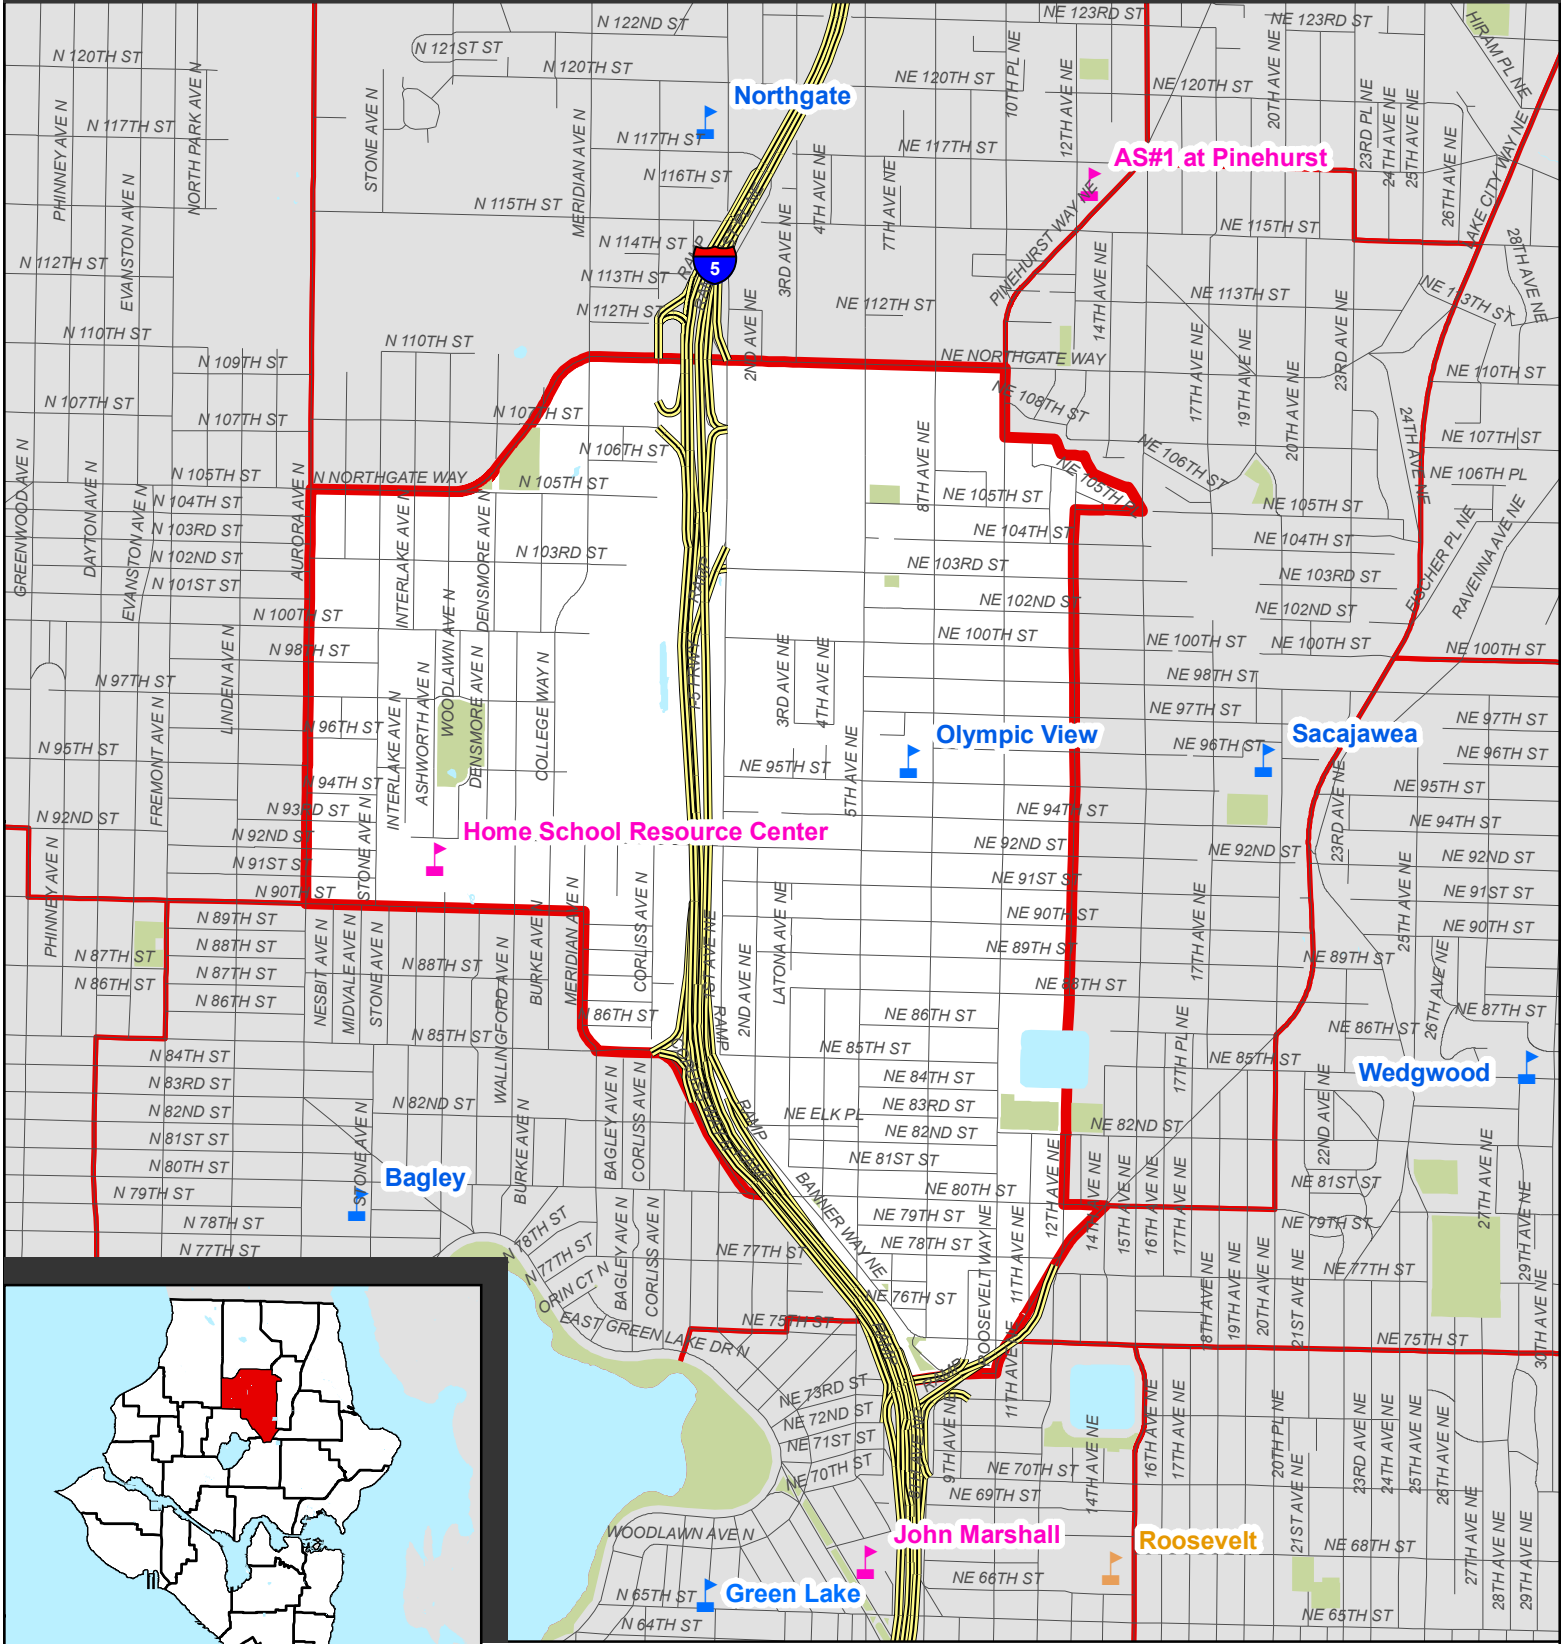

# Olympic View Reference Area

 Olympic View Reference Area       Park Space

 Elementary       Middle School       High School       Alternative

0.5      0.25      0      0.5 Miles

June 2, 2008

August 20, 2008

## Olympic View Elementary School Reference Area Ref Area 262

---

Olympic View Elementary School  
504 NE 95<sup>th</sup> St  
98115  
206-252-4300

<http://www.seattleschools.org/schools/olyview/>

Olympic View: The boundary of Olympic View Elementary School begins at the intersection of Interstate 5 and North Northgate Way and continues as follows:

East	on	Northgate Way & NE Northgate Way	to	Roosevelt Way NE
South	on	Roosevelt Way NE	to	NE 107 <sup>th</sup> St (Thornton Creek)
Southeast	on	Thornton Creek	to	NE 105 <sup>th</sup> St at 15 <sup>th</sup> Ave NE
West	on	NE 105 <sup>th</sup> St	to	12 <sup>th</sup> Ave NE
South	on	12 <sup>th</sup> Ave NE	to	NE 80 <sup>th</sup> St
East	on	NE 80 <sup>th</sup> St	to	Lake City Way NE
Southwest	on	Lake City Way NE	to	I-5
Northwest	on	I-5	to	N 85 <sup>th</sup> St
West	on	N 85 <sup>th</sup> St	to	Meridian Ave N
North	on	Meridian Ave N	to	N 90 <sup>th</sup> St
West	on	N 90 <sup>th</sup> St	to	Aurora Ave N
North	on	Aurora Ave N	to	N Northgate Way

*All boundary lines are center lines of said roadways unless otherwise stated.*