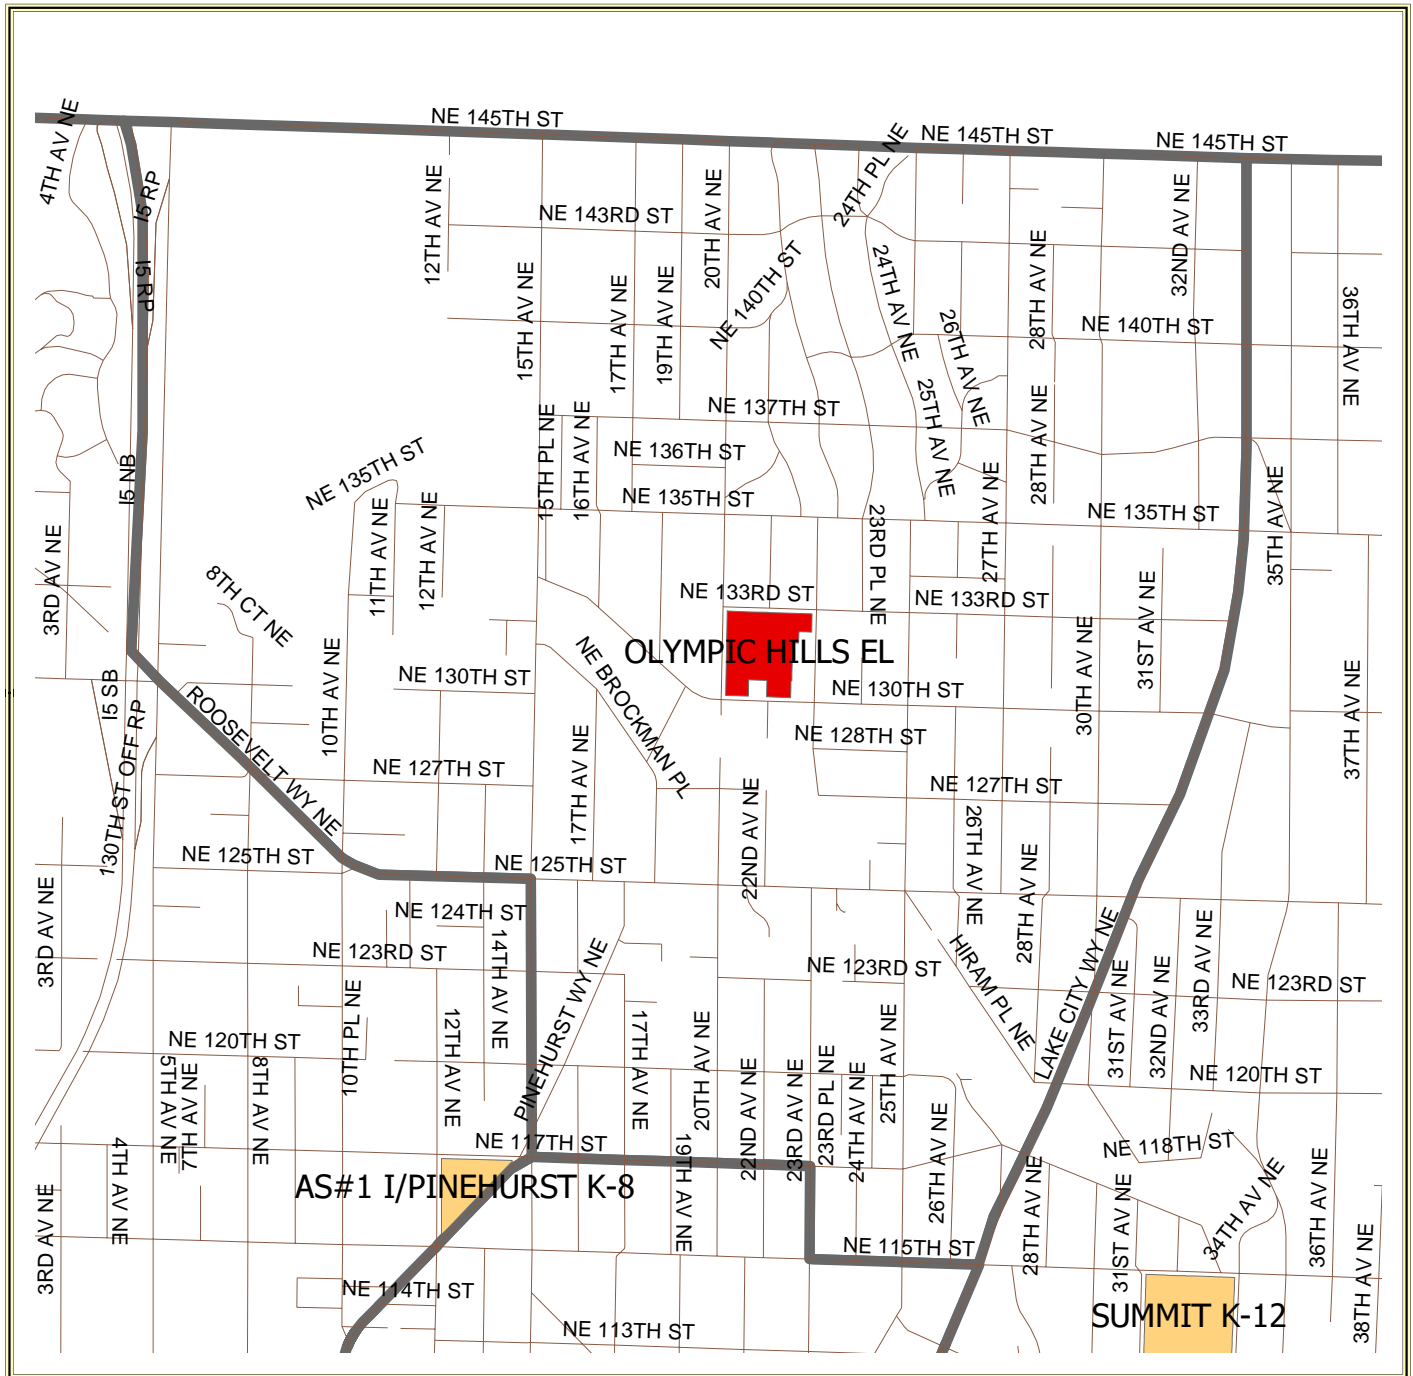

261 - OLYMPIC HILLS

June 26, 2002

261 - OLYMPIC HILLS REFERENCE AREA

OLYMPIC HILLS ELEMENTARY SCHOOL
13018 20TH AVE. NE, 98125

OLYMPIC HILLS: The boundary of Olympic Hills Elementary School begins at the intersection of I-5 and Northeast 145th Street and continues as follows:

East	on	NE 145th St	to	Lake City Way NE
South	"	Lake City Way NE	"	NE 115th St
West	"	NE 115th St	"	23rd Ave NE
North	"	23rd Ave NE	"	NE 117th St
West	"	NE 117th St	"	15th Ave NE
North	"	15th Ave NE	"	NE 125th St
West	"	NE 125th St	"	Roosevelt Way NE
Northwest	"	Roosevelt Way NE	"	Interstate 5
North	"	Interstate 5	"	NE 145th St

All boundary lines are center lines of said roadways unless otherwise stated.