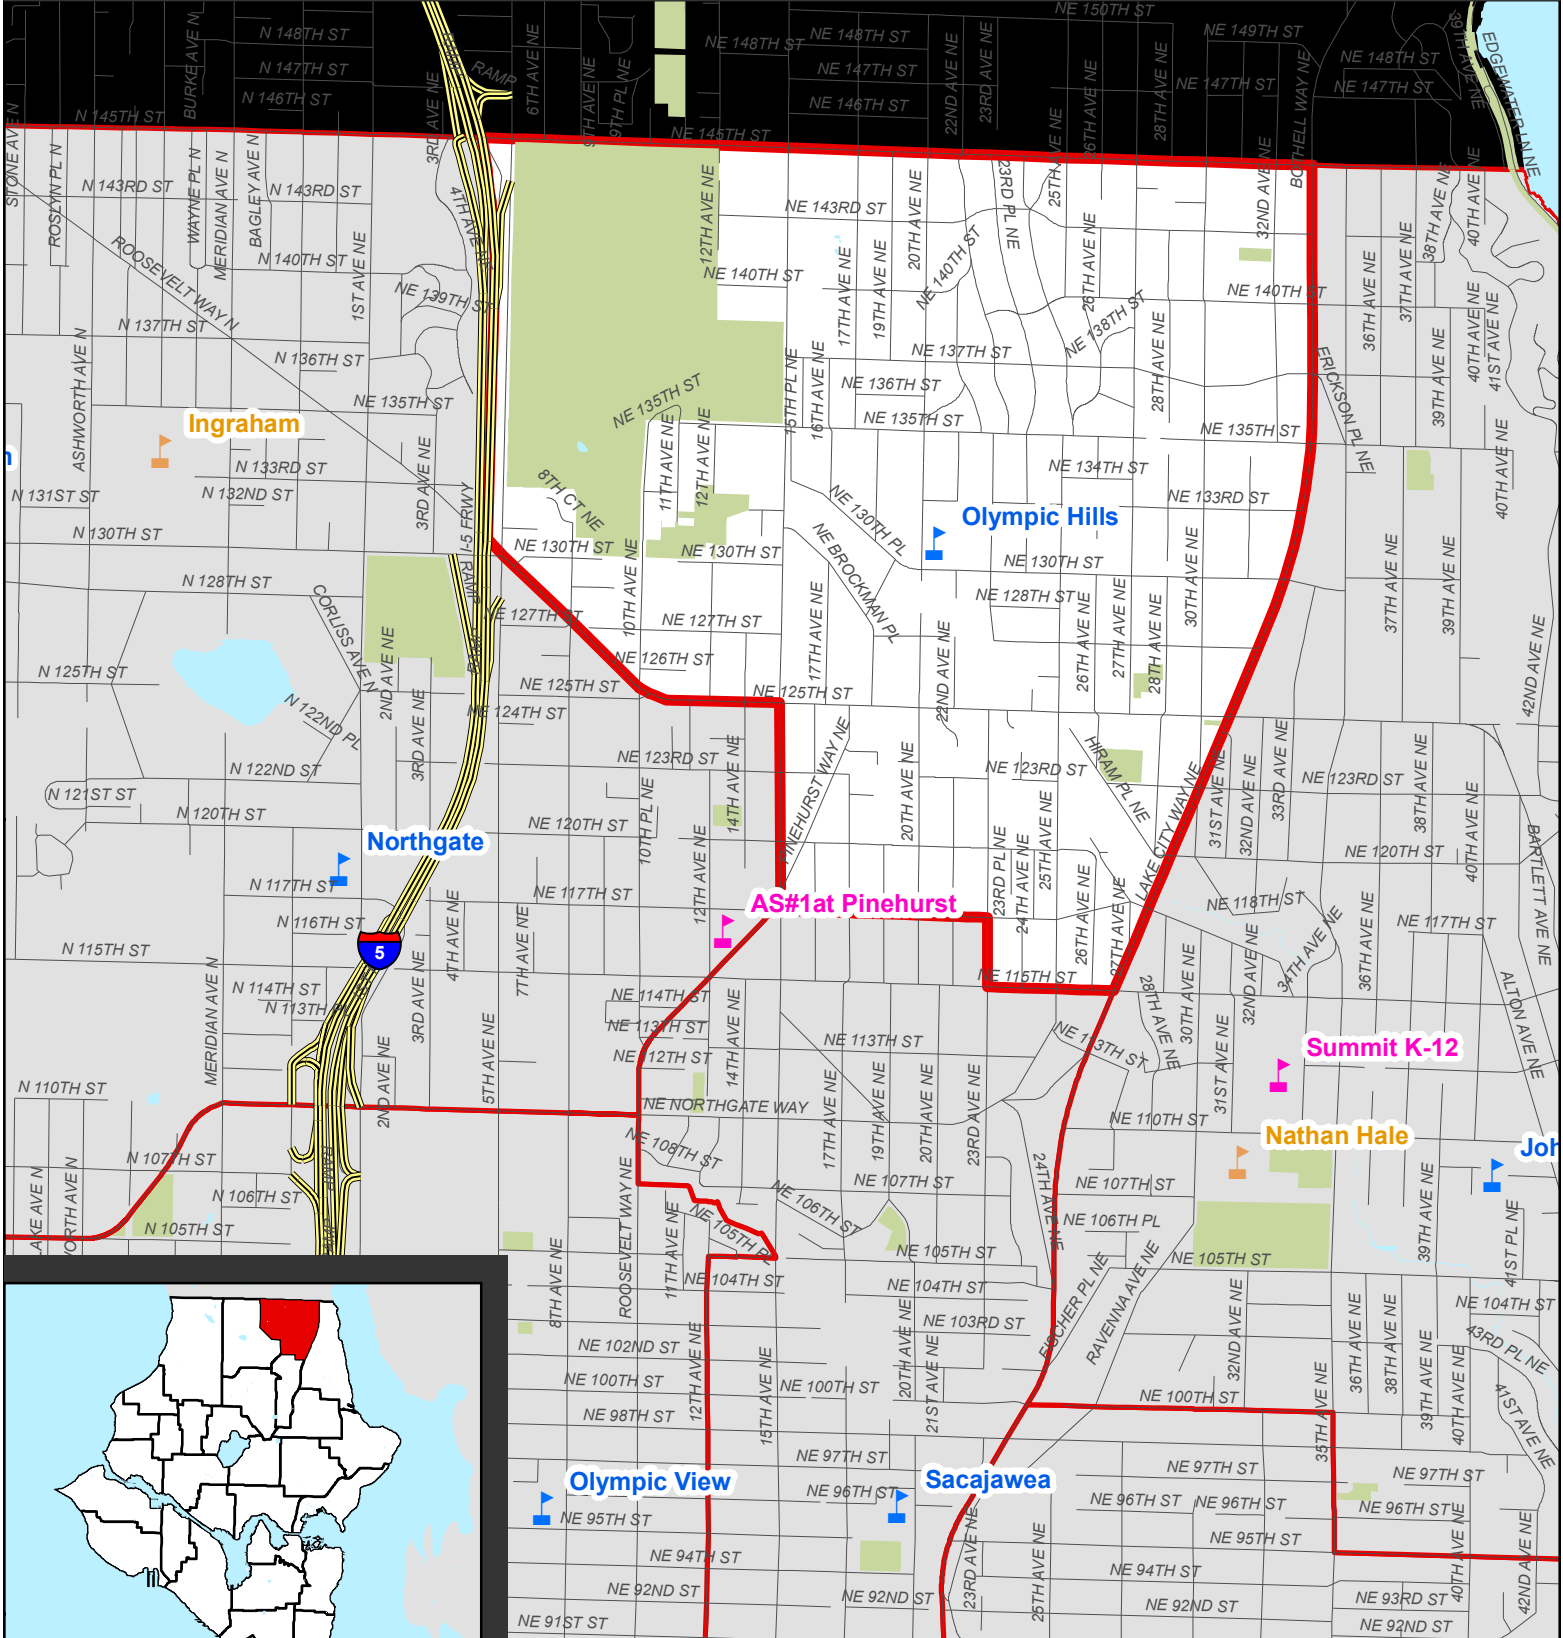

# Olympic Hills Reference Area

Olympic Hills Reference Area      Park Space

Elementary      Middle School      High School      Alternative

0.5      0.25      0      0.5 Miles

Updated: June 2, 2008

August 20, 2008

## Olympic Hills Elementary School Reference Area Ref Area 261

---

Olympic Hills Elementary School

13018 20<sup>th</sup> Ave NE

98125

206-252-4300

<http://olympichills.seadesk.seattleschools.org/public.aspx>

Olympic Hills: The boundary of Olympic Hills Elementary School begins at the intersection of I-5 and Northeast 145th Street and continues as follows:

East	on	NE 145th St	to	Lake City Way NE
South	on	Lake City Way NE	to	NE 115 <sup>th</sup> St
West	on	NE 115 <sup>th</sup> St	to	23 <sup>rd</sup> Ave NE
North	on	23 <sup>rd</sup> Ave NE	to	NE 117 <sup>th</sup> St
West	on	NE 117 <sup>th</sup> St	to	15 <sup>th</sup> Ave NE
North	on	15 <sup>th</sup> Ave NE	to	NE 125 <sup>th</sup> St
West	on	NE 125 <sup>th</sup> St	to	Roosevelt Way NE
Northwest	on	Roosevelt Way NE	to	I-5
North	on	I-5	to	NE 145th St

*All boundary lines are center lines of said roadways unless otherwise stated.*