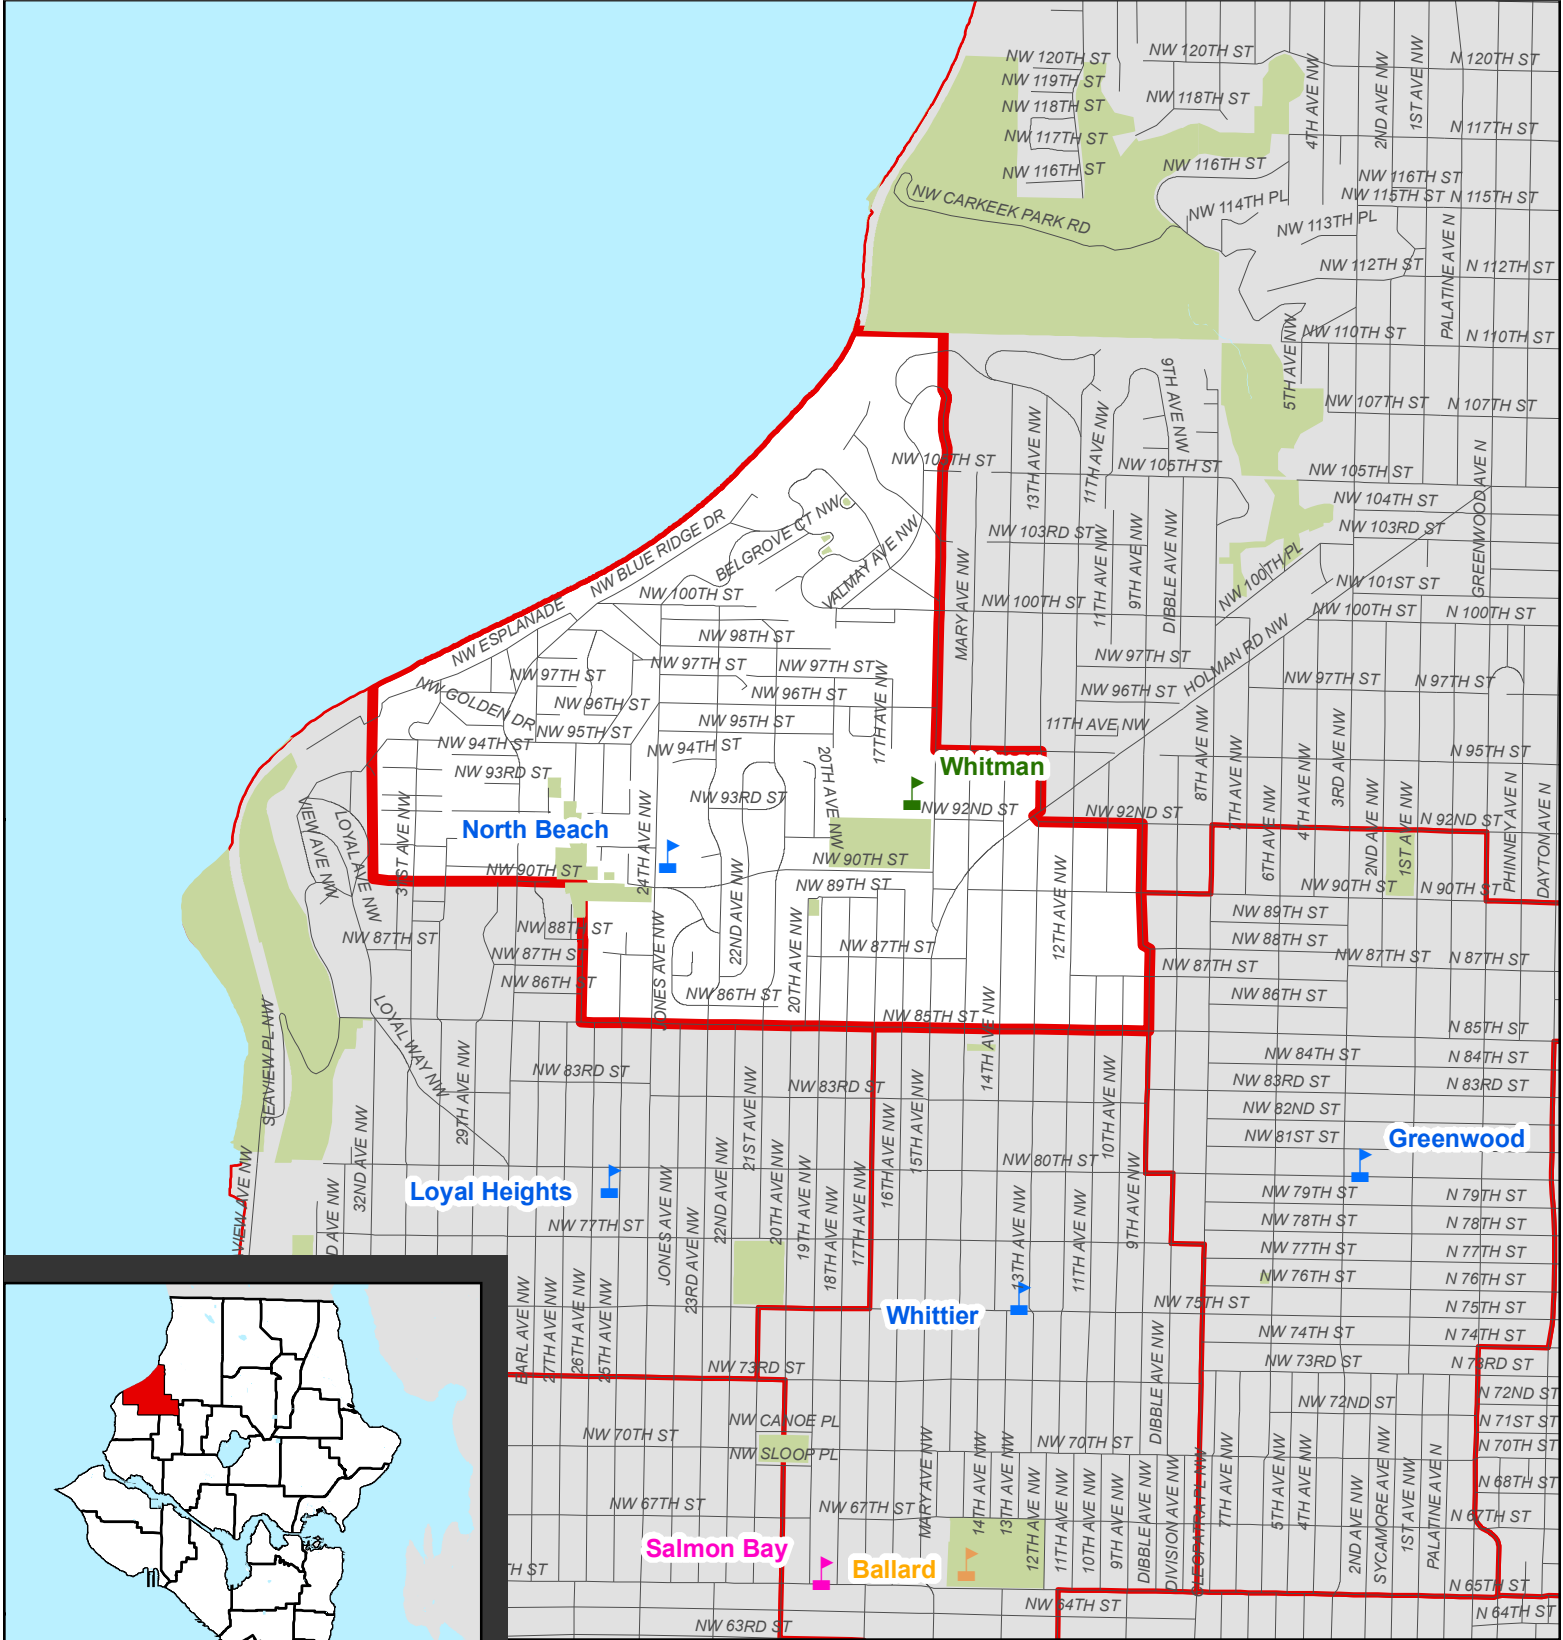

Northbeach Reference Area

 Northbeach Reference Area  Park Space

 Elementary  Middle School  High School  Alternative

0.5 0.25 0 0.5 Miles

Updated: June 2, 2008

August 20, 2008

North Beach Elementary School Reference Area Ref Area 259

North Beach Elementary School

9018 24th Ave NW

98117

206-252-1510

<http://www.seattleschools.org/schools/northbeach/>

North Beach: The boundary of North Beach Elementary School begins at the intersection of 32nd Avenue Northwest and Puget Sound and continues as follows:

Northeast	on	Puget Sound	to	NW 110 th St extended
East	on	NW 110 th St extended	to	15 th Ave NW extended
South	on	15 th Ave NW	to	NW 95 th St
East	on	NW 95 th St	to	13 th Ave NW
South	on	13 th Ave NW	to	NW 92 nd St
East	on	NW 92 nd St	to	9 th Ave NW
South	on	9 th Ave NW	to	NW 85 th St
West	on	NW 85 th St	to	26 th Ave NW
North	on	26 th Ave NW	to	NW 90 th St extended
West	on	NW 90 th St extended	to	32 nd Ave NW
North	on	32 nd Ave NW	to	Puget Sound

All boundary lines are center lines of said roadways unless otherwise stated.