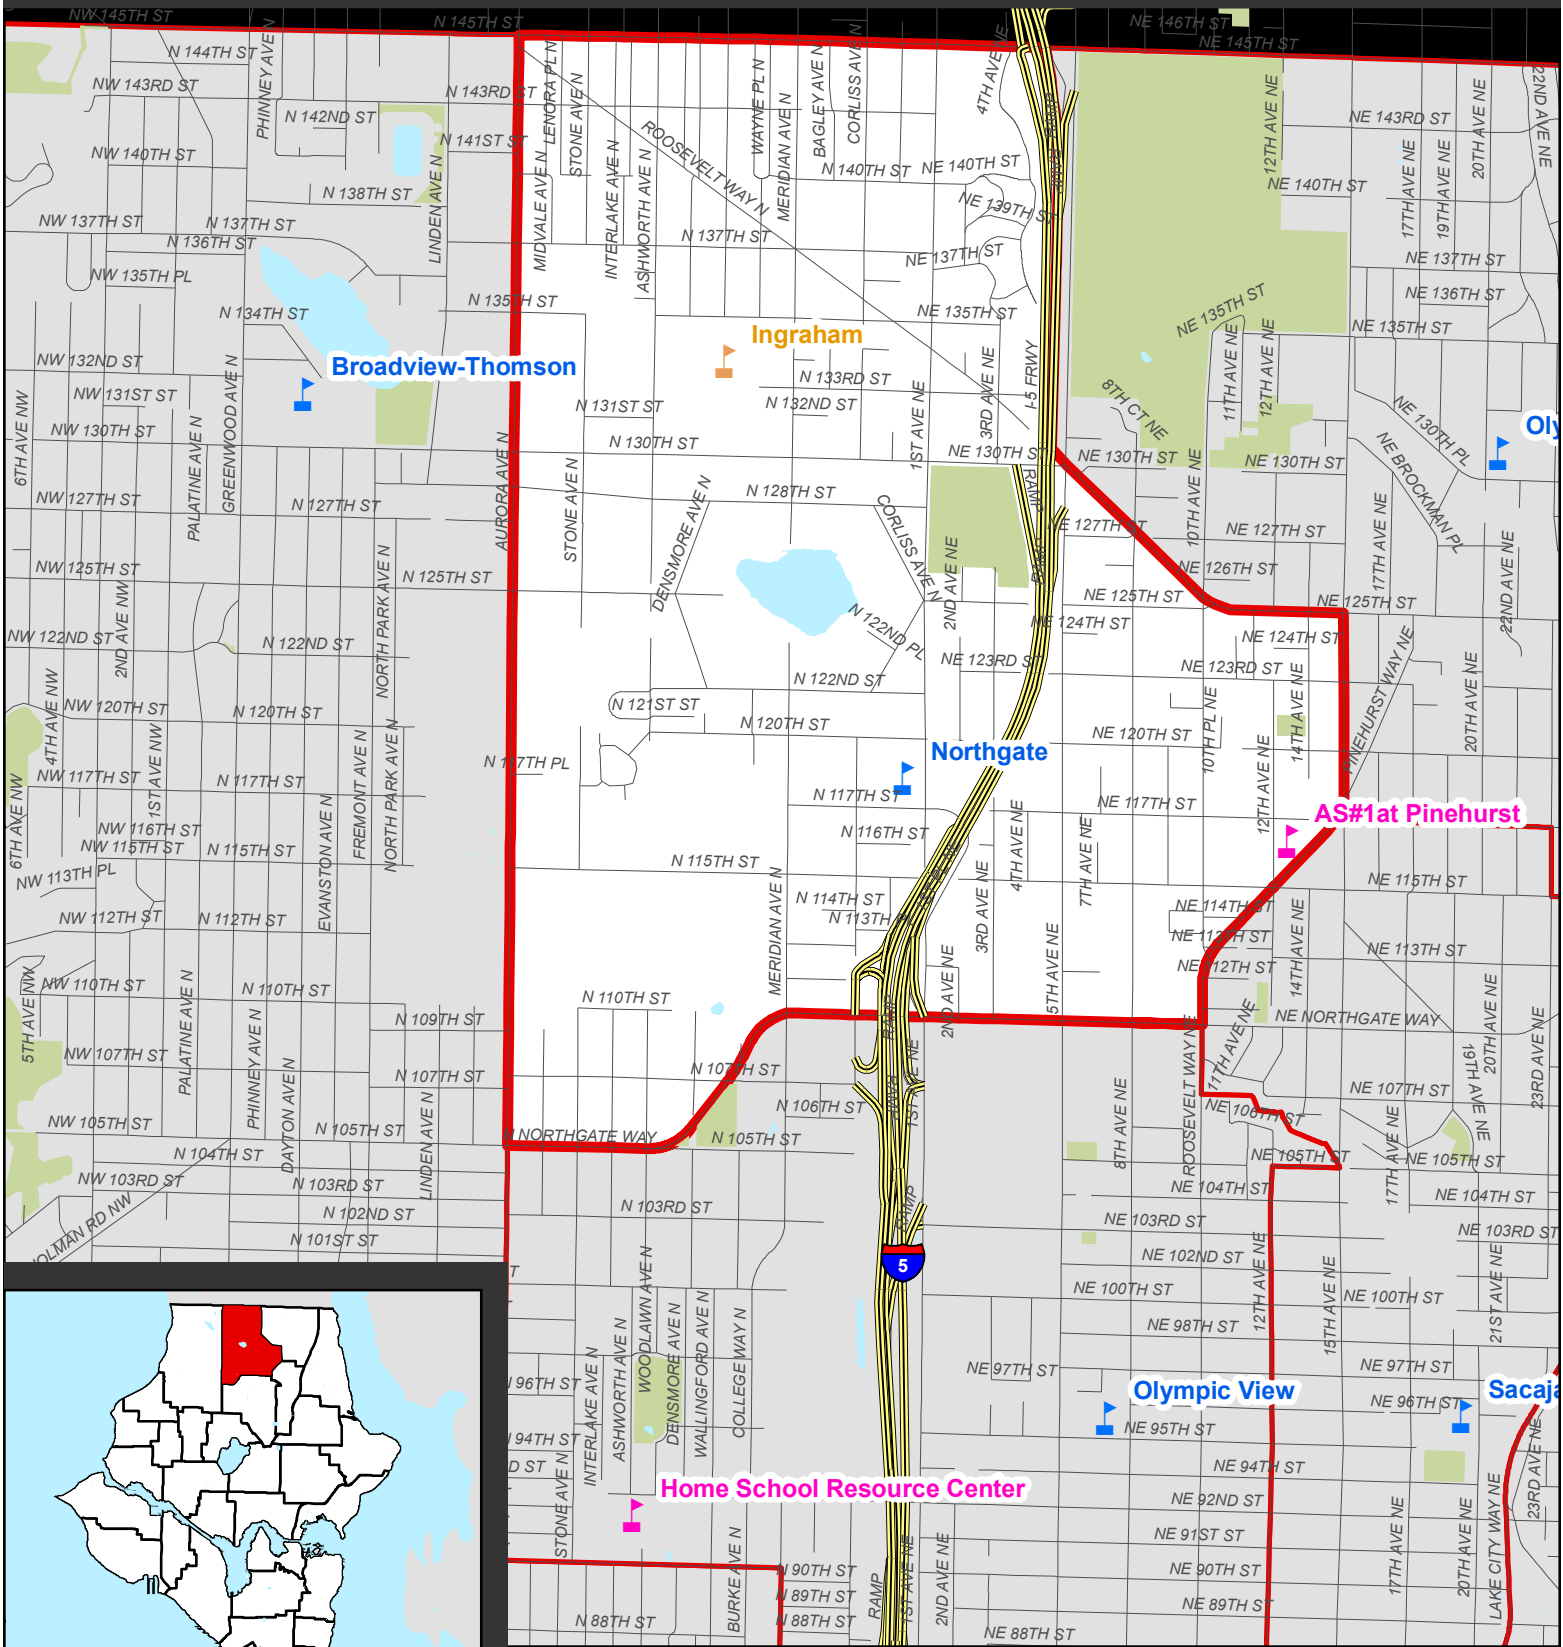

Northgate Reference Area

Northgate Reference Area Park Space

■ Elementary ■ Middle School ■ High School ■ Alternative

0.5 0.25 0 0.5 Miles

Updated: June 2, 2008

August 20, 2008

Northgate Elementary School Reference Area Ref Area 257

Northgate Elementary School
11725 1st Ave NE
98125
206-252-4180

Northgate: The boundary of Northgate Elementary School begins at the intersection of Aurora Avenue North and North 145th Street and continues as follows:

East	on	N 145 th St & NE 145 th St	to	I-5
South	on	I-5	to	Roosevelt Way NE
Southeast	on	Roosevelt Way NE	to	NE 125 th St
East	on	NE 125 th St	to	15 th Ave NE
South	on	15 th Ave NE	to	Pinehurst Way NE
Southwest	on	Pinehurst Way NE	to	Roosevelt Way NE
South	on	Roosevelt Way NE	to	NE Northgate Way
West	on	NE and N Northgate Way	to	Aurora Ave N
North	on	Aurora Ave N	to	N 145 th St

All boundary lines are center lines of said roadways unless otherwise stated.