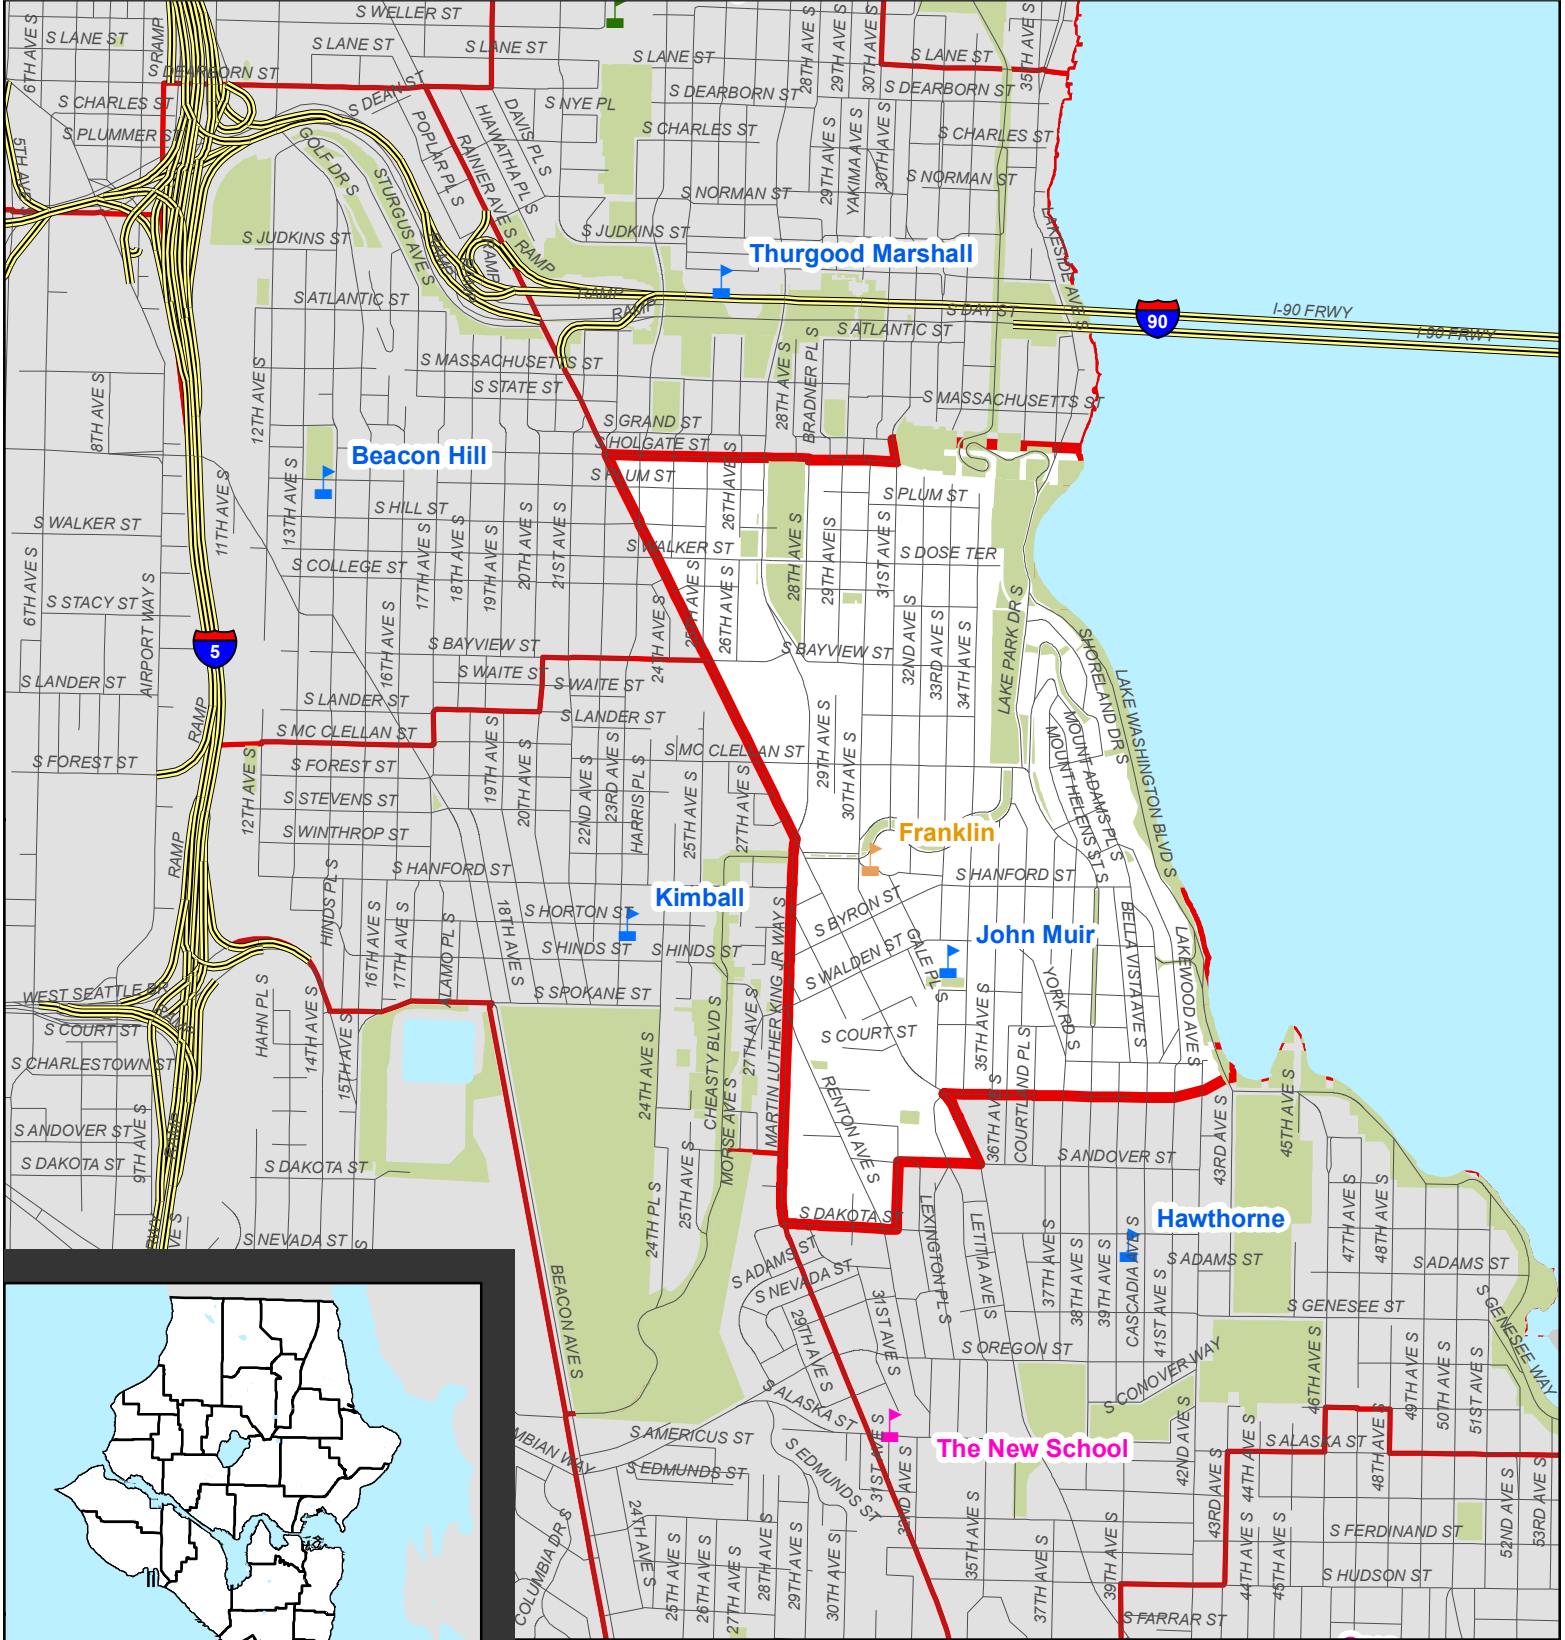

John Muir Reference Area

 John Muir Reference Area  Park Space

 Elementary  Middle School  High School  Alternative

0.5 0.25 0 0.5 Miles

Updated: June 2, 2008

August 20, 2008

John Muir Elementary School Reference Area Ref Area 256

John Muir Elementary School
3301 S Horton St
98144
206-252-7400

<http://www.seattleschools.org/schools/muir/>

John Muir: The boundary of the Muir reference area begins at the intersection of South Holgate Street and Rainier Avenue South and continues as follows:

East	on	S Holgate St	to	31 st Ave S
North	on	31 st Ave S	to	S Grand St
East	on	S Grand St	to	Lake Washington
South	on	Lake Washington	to	S Charlestown St extended
West	on	S Charlestown St extended	to	Rainier Ave S
Southeast	on	Rainier Ave S	to	S Andover St
West	on	S Andover St	to	31 st Ave S
South	on	31 st Ave S	to	S Dakota St
West	on	S Dakota St	to	Martin Luther King Jr Way S
North	on	Martin Luther King Jr Way S	to	Rainier Ave S
Northwest	on	Rainier Ave S	to	S Holgate St

All boundary lines are center lines of said roadways unless otherwise stated.

Rev. July, 1989