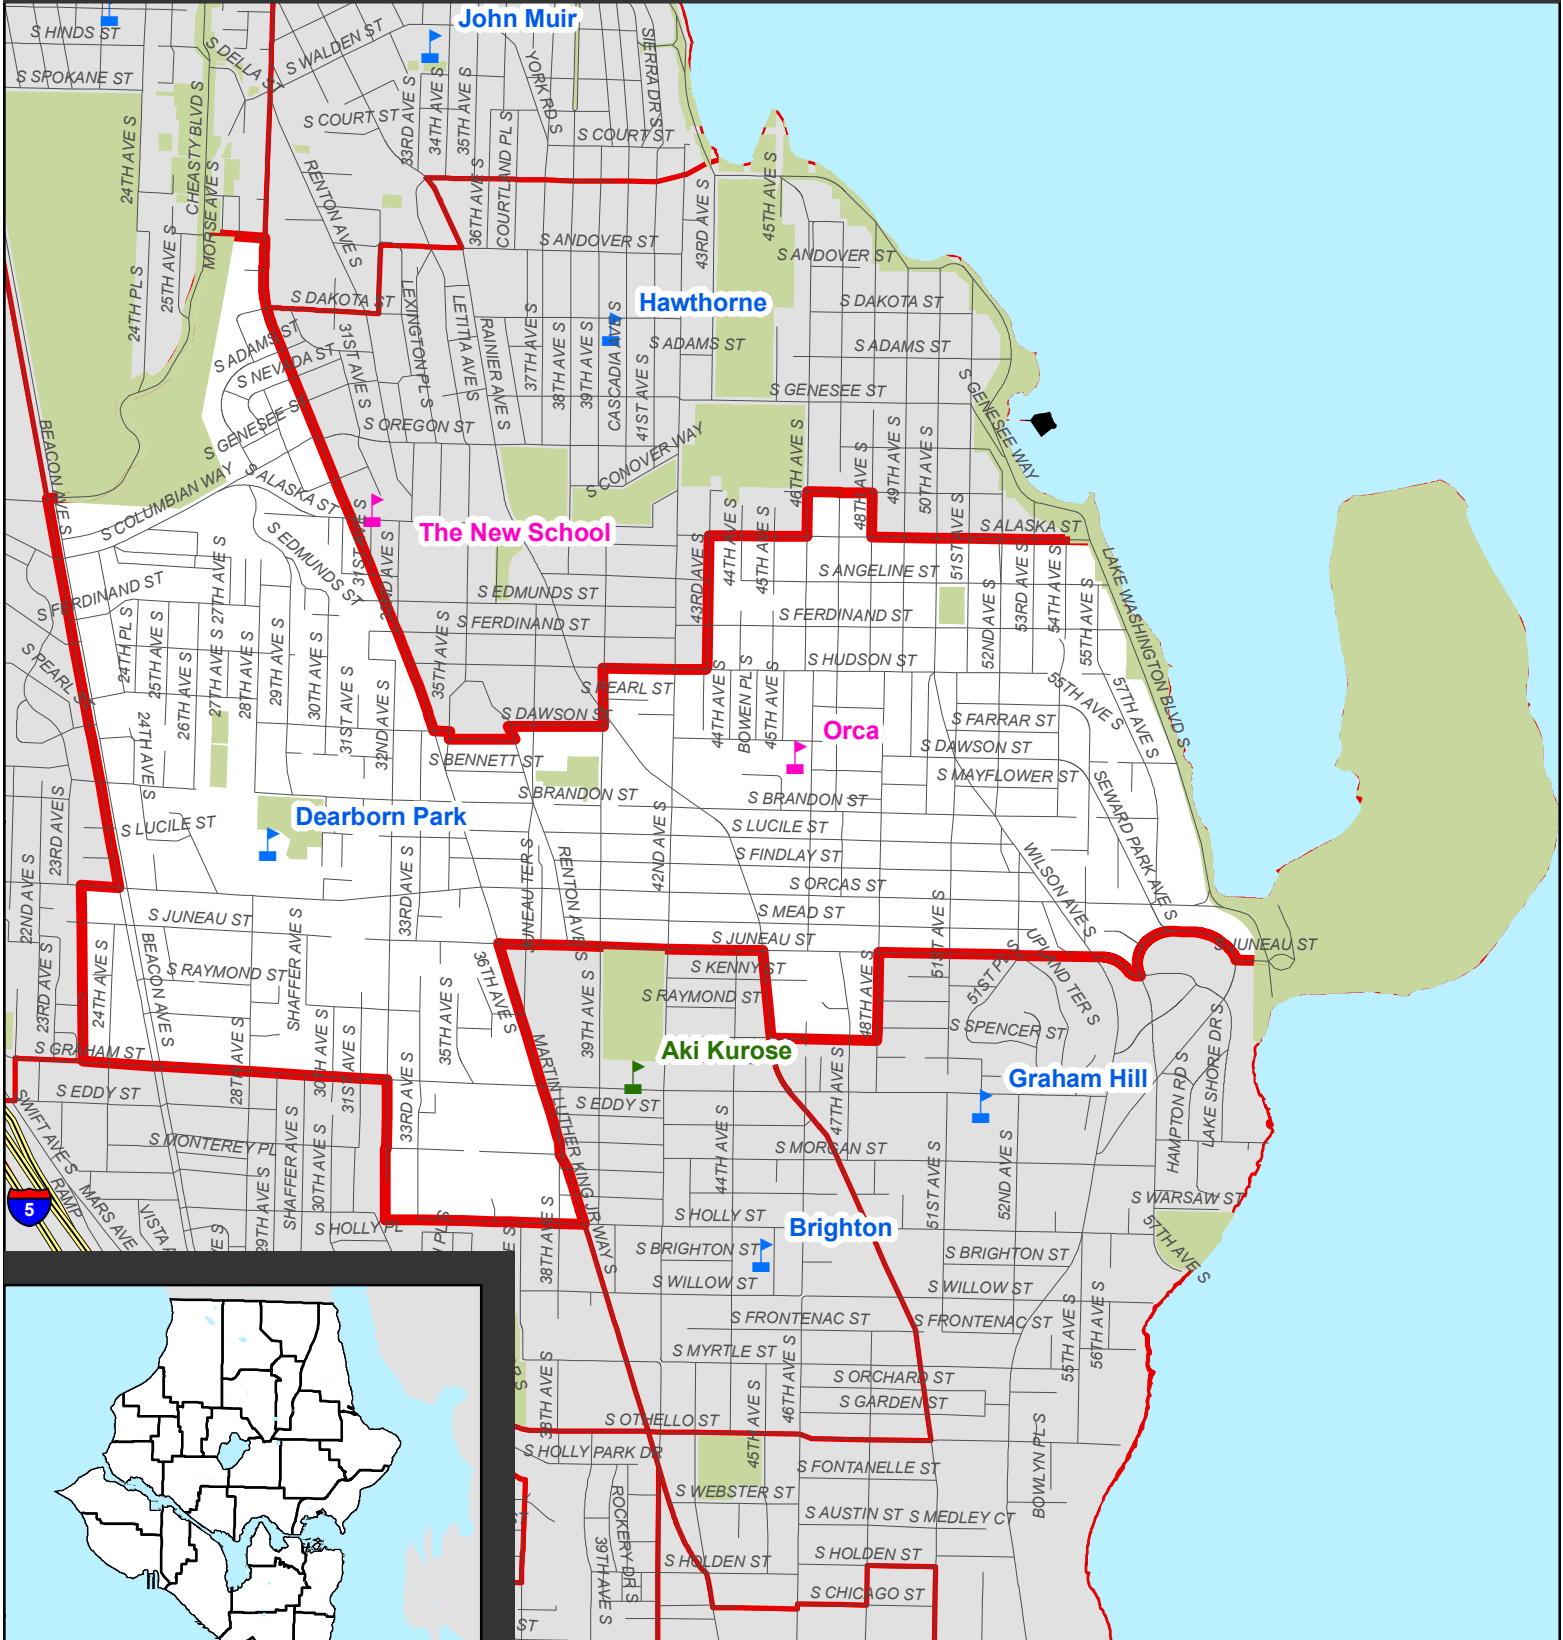

Dearborn Park Reference Area

 Dearborn Park Reference Area  Park Space

 Elementary  Middle School  High School  Alternative

0.5 0.25 0 0.5 Miles

Updated: June 2, 2008

August 19, 2008

Dearborn Park School Reference Area Ref Area 251

Dearborn Park Elementary School
2820 S Orcas St
98108
206-252-6930

<http://www.seattleschools.org/schools/dearborn/>

Dearborn Park: The boundary of Dearborn Park Elementary School begins at the intersection of South Andover Street and Cheasty Boulevard South and continues as follows:

East	on	S Andover St	to	Martin Luther King Jr Way S
South	on	Martin Luther King Jr Way S	to	S Holly St
West	on	S Holly St	to	32nd Ave S
North	on	32nd Ave S	to	S Graham St
West	on	S Graham St	to	Gould Ave S
North	on	Gould Ave S extended	to	S Orcas St
East	on	S Orcas St	to	Beacon Ave S
North	on	Beacon Ave S	to	Cheasty Blvd S
Northeast	on	Cheasty Blvd S	to	S Andover St

All boundary lines are center lines of said roadways unless otherwise stated.

April, 1978