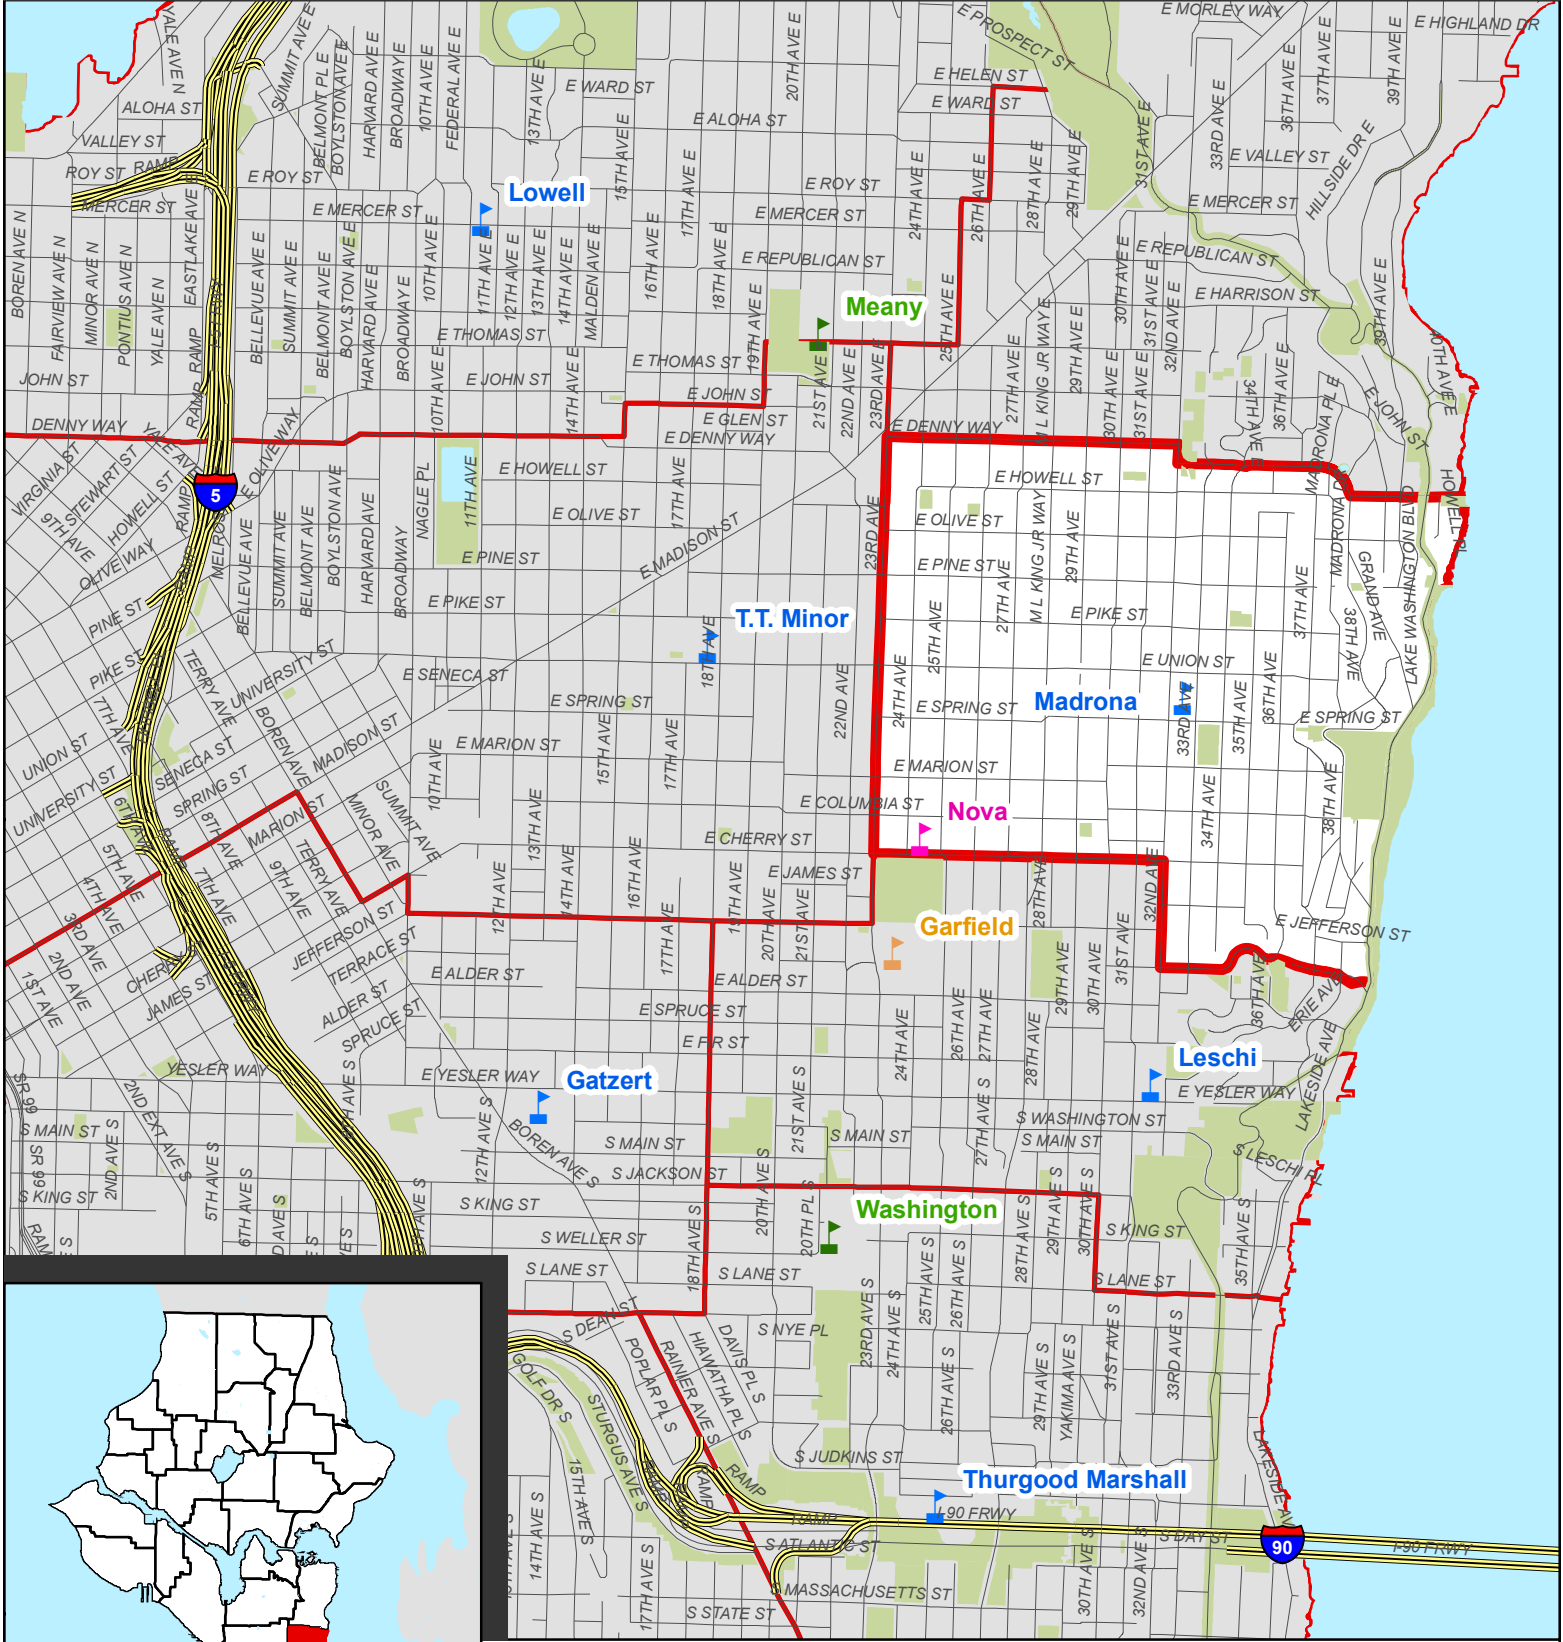

Madrona Reference Area

 Madrona Reference Area  Park Space

 Elementary  Middle School  High School  Alternative

0.5 0.25 0 0.5 Miles

Updated: June 2, 2008