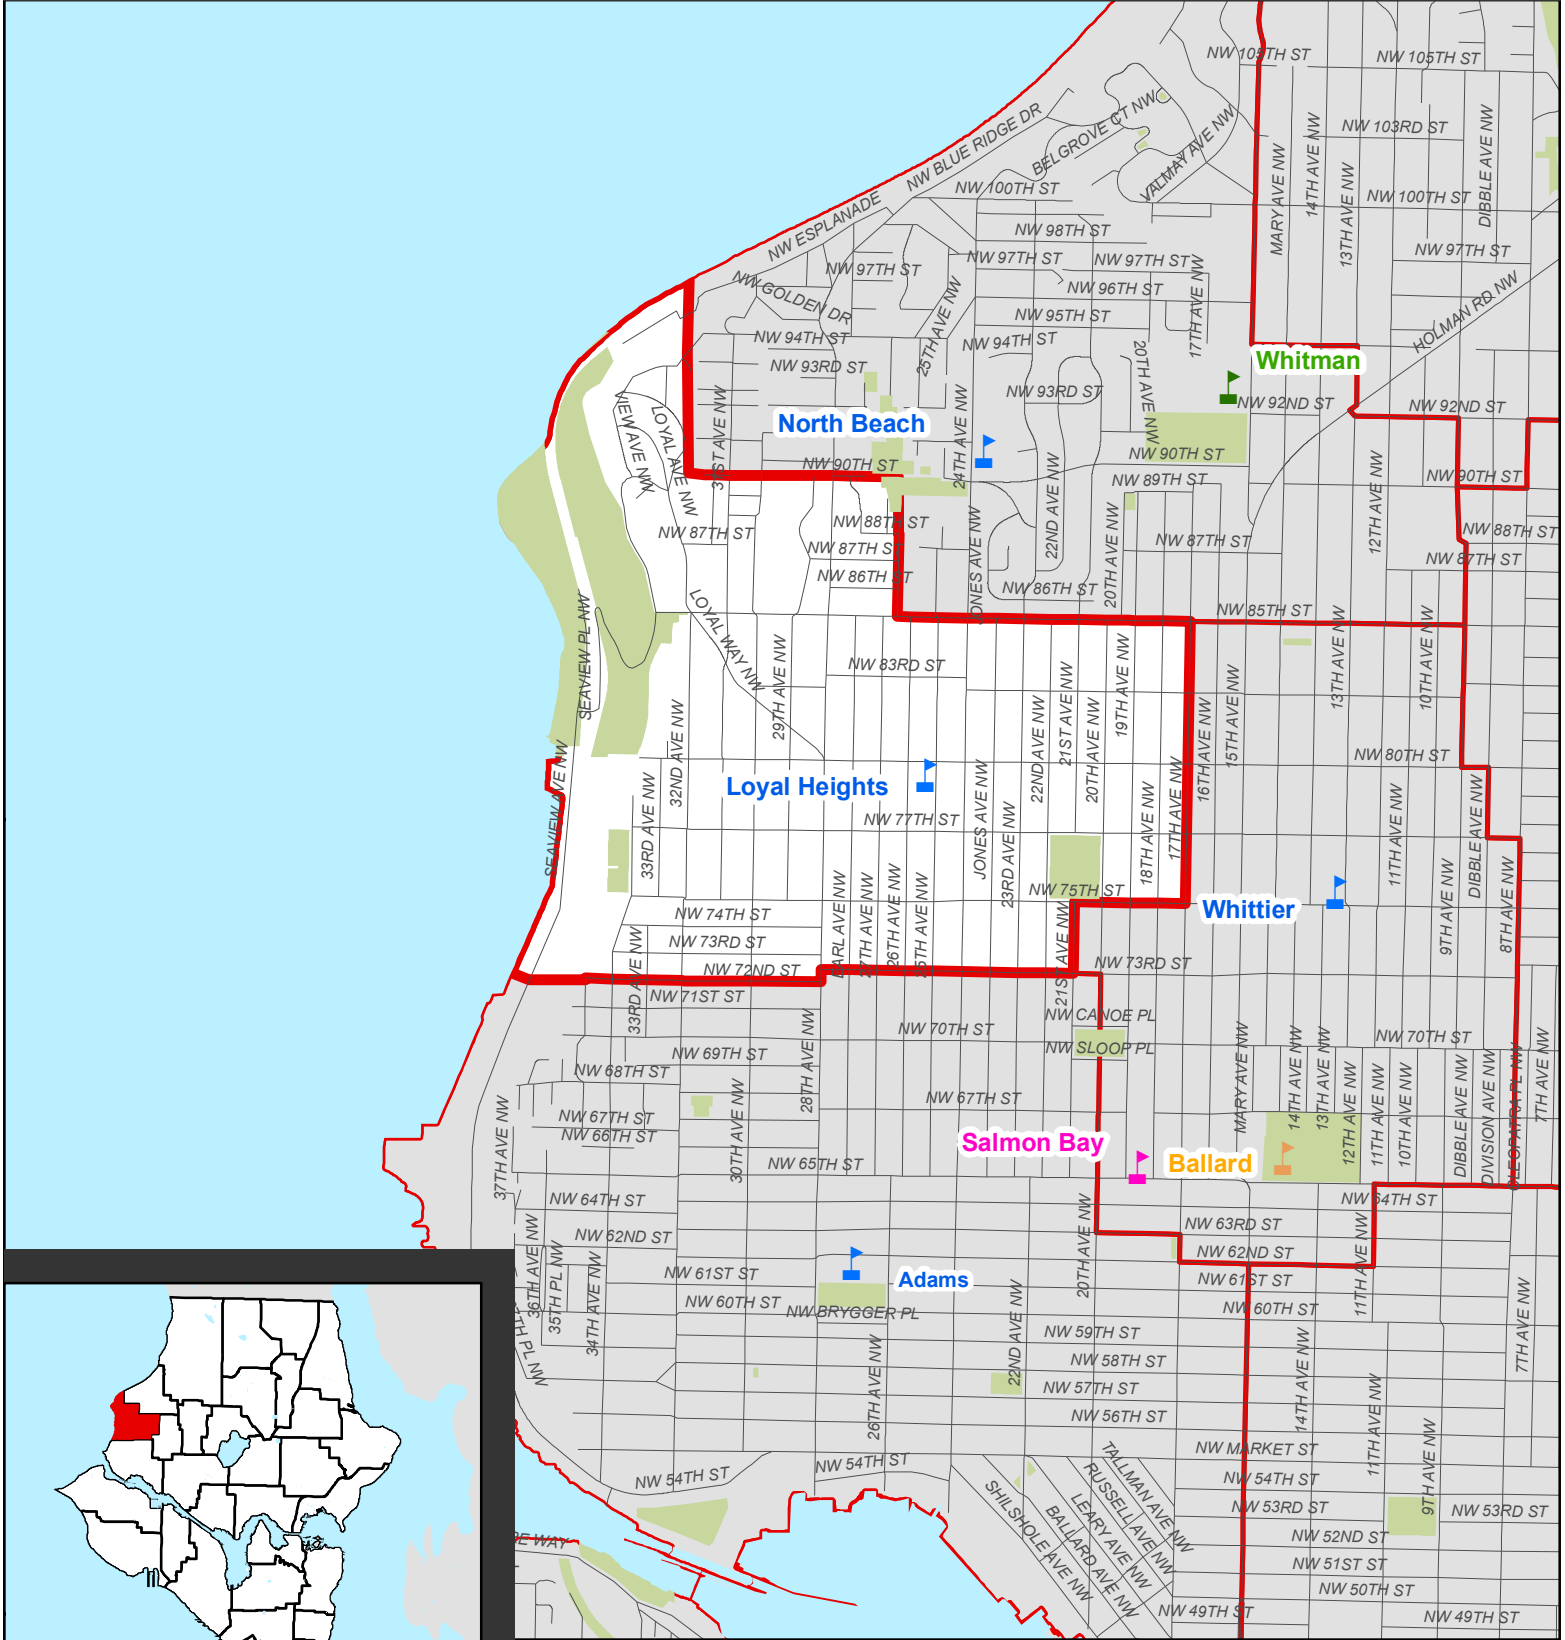

Loyal Heights Reference Area

 Loyal Heights Reference Area  Park Space

 Elementary  Middle School  High School  Alternative

0.5 0.25 0 0.5 Miles

Updated: June 2, 2008

August 19, 2008

Loyal Heights Elementary School Reference Area Ref Area 246

Loyal Heights Elementary School
2511 NW 80th St
98117
206-252-1500

Loyal Heights: The boundary of Loyal Heights Elementary School begins at the intersection of 32nd Avenue Northwest extended and Puget Sound and continues as follows:

South	on	32nd Ave NW (Whitney Pl NW)	to	NW 90th St extended
East	on	NW 90th St	to	26th Ave NW
South	on	26th Ave NW	to	NW 85th St
East	on	NW 85th St	to	17th Ave NW
South	on	17th Ave NW	to	NW 75th St
West	on	NW 75th St	to	21st Ave NW
South	on	21st Ave NW	to	NW 73rd St
West	on	NW 73rd St	to	28th Ave NW
South	on	28th Ave NW	to	NW 72nd St
West	on	NW 72nd St	to	Puget Sound
Northwest	on	Puget Sound	to	32nd Ave NW (Whitney Pl NW)

All boundary lines are center lines of said roadways unless otherwise stated.