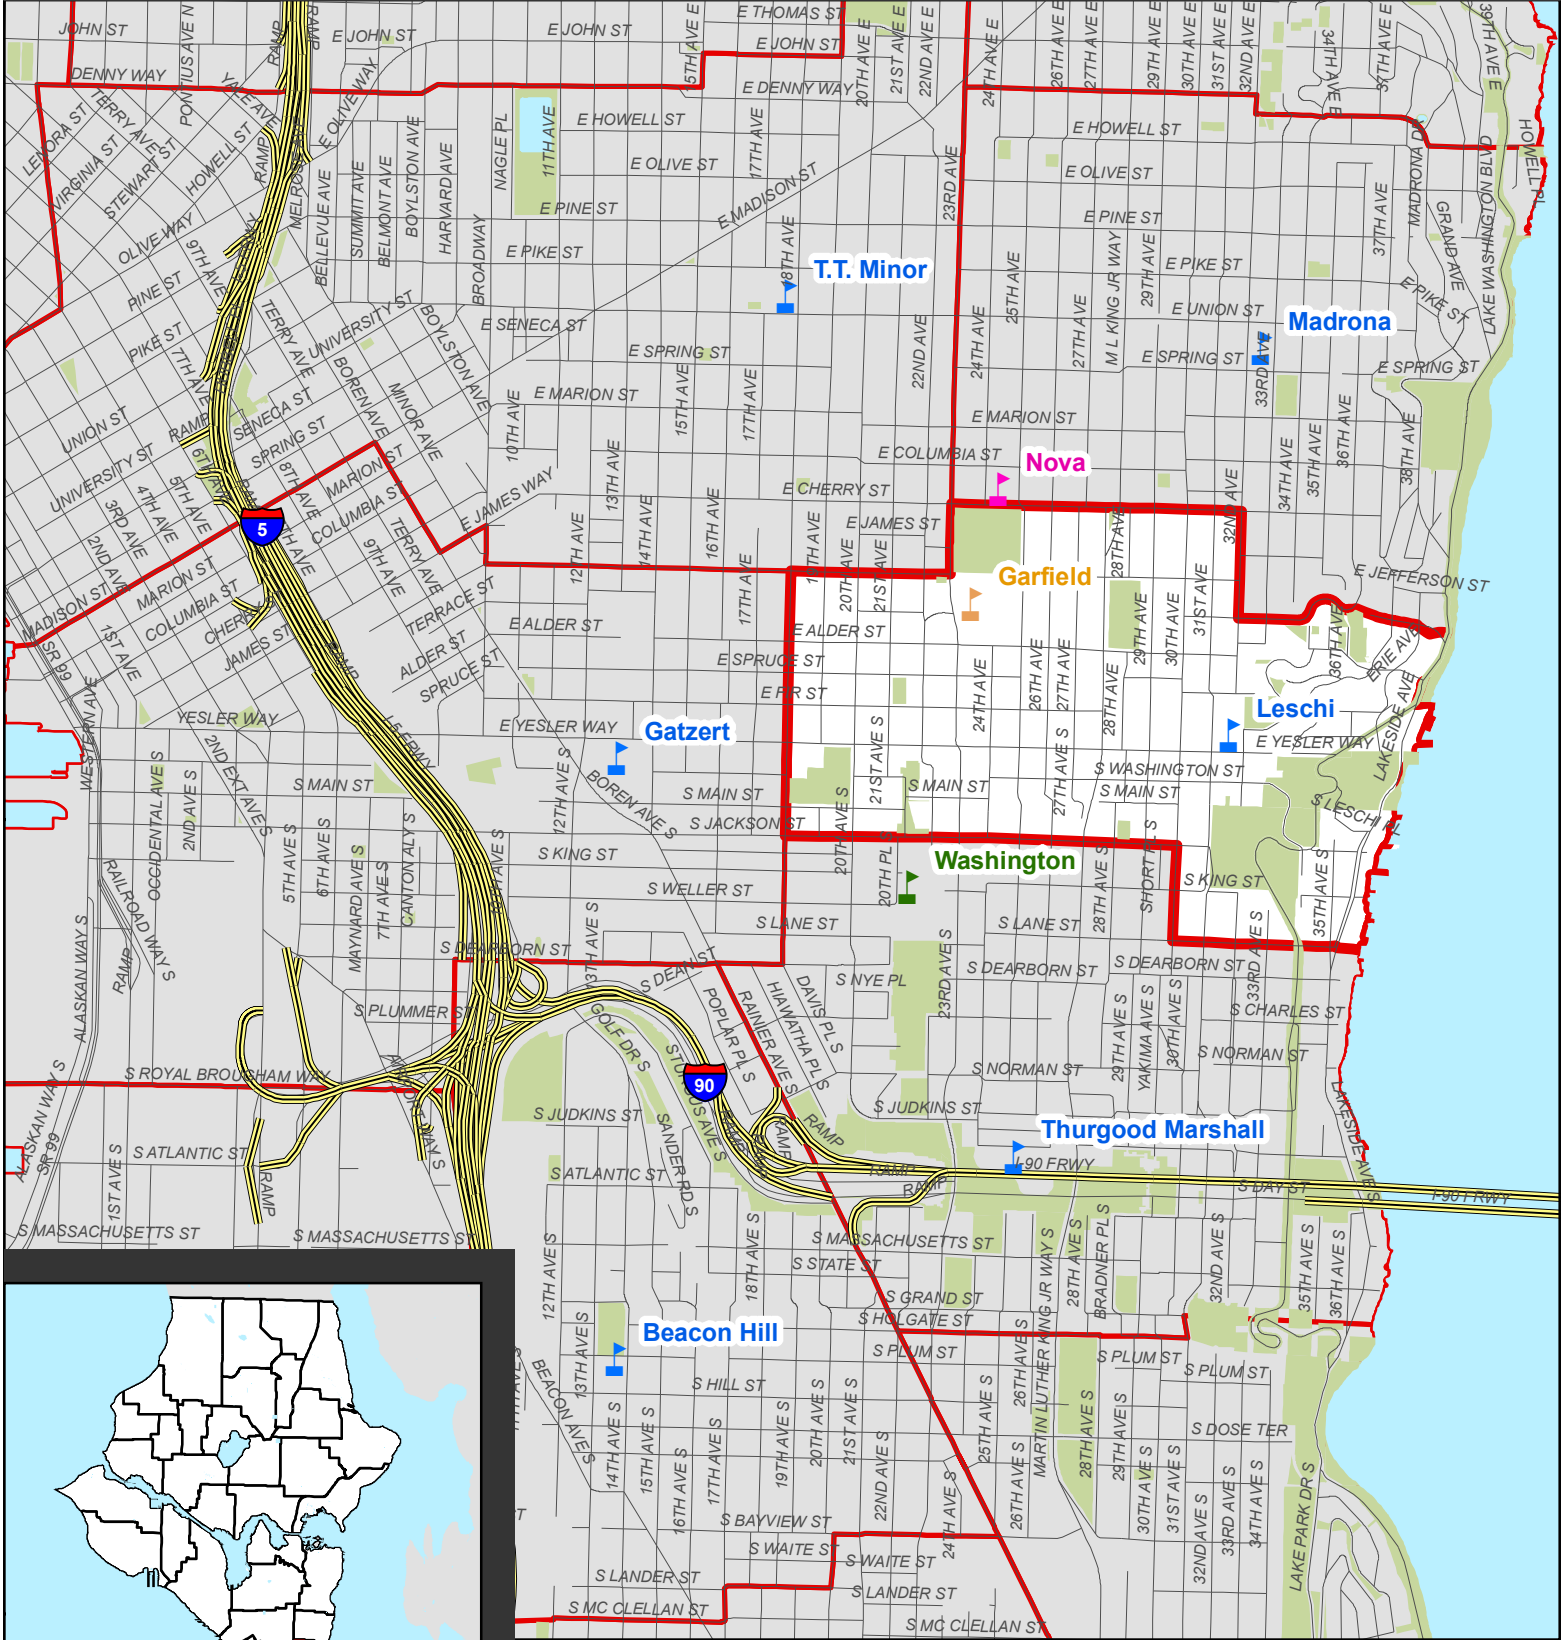

Leschi Reference Area

 Leschi Reference Area  Park Space

 Elementary  Middle School  High School  Alternative

0.5 0.25 0 0.5 Miles

Updated: June 2, 2008

August 19, 2008

Leschi Elementary School Reference Area Ref Area 244

Leschi Elementary School
135 32nd Ave
98122
206-252-2950

Leschi: The boundary of the Leschi reference area begins at the intersection of 18th Avenue and East Jefferson Street and continues as follows:

East	on	E Jefferson St	to	23rd Ave
North	on	23rd Ave	to	E Cherry St
East	on	E Cherry St	to	32nd Ave
South	on	32nd Ave	to	E Terrace St
East	on	E Terrace St	to	Lake Washington
South	on	Lake Washington	to	S Lane St
West	on	S Lane St	to	30th Ave S
North	on	30th Ave S	to	S Jackson St
West	on	S Jackson St	to	18th Ave S
North	on	18th Ave S & 18th Ave	to	E Jefferson St

All boundary lines are center lines of said roadways unless otherwise stated.

Rev. July 1989