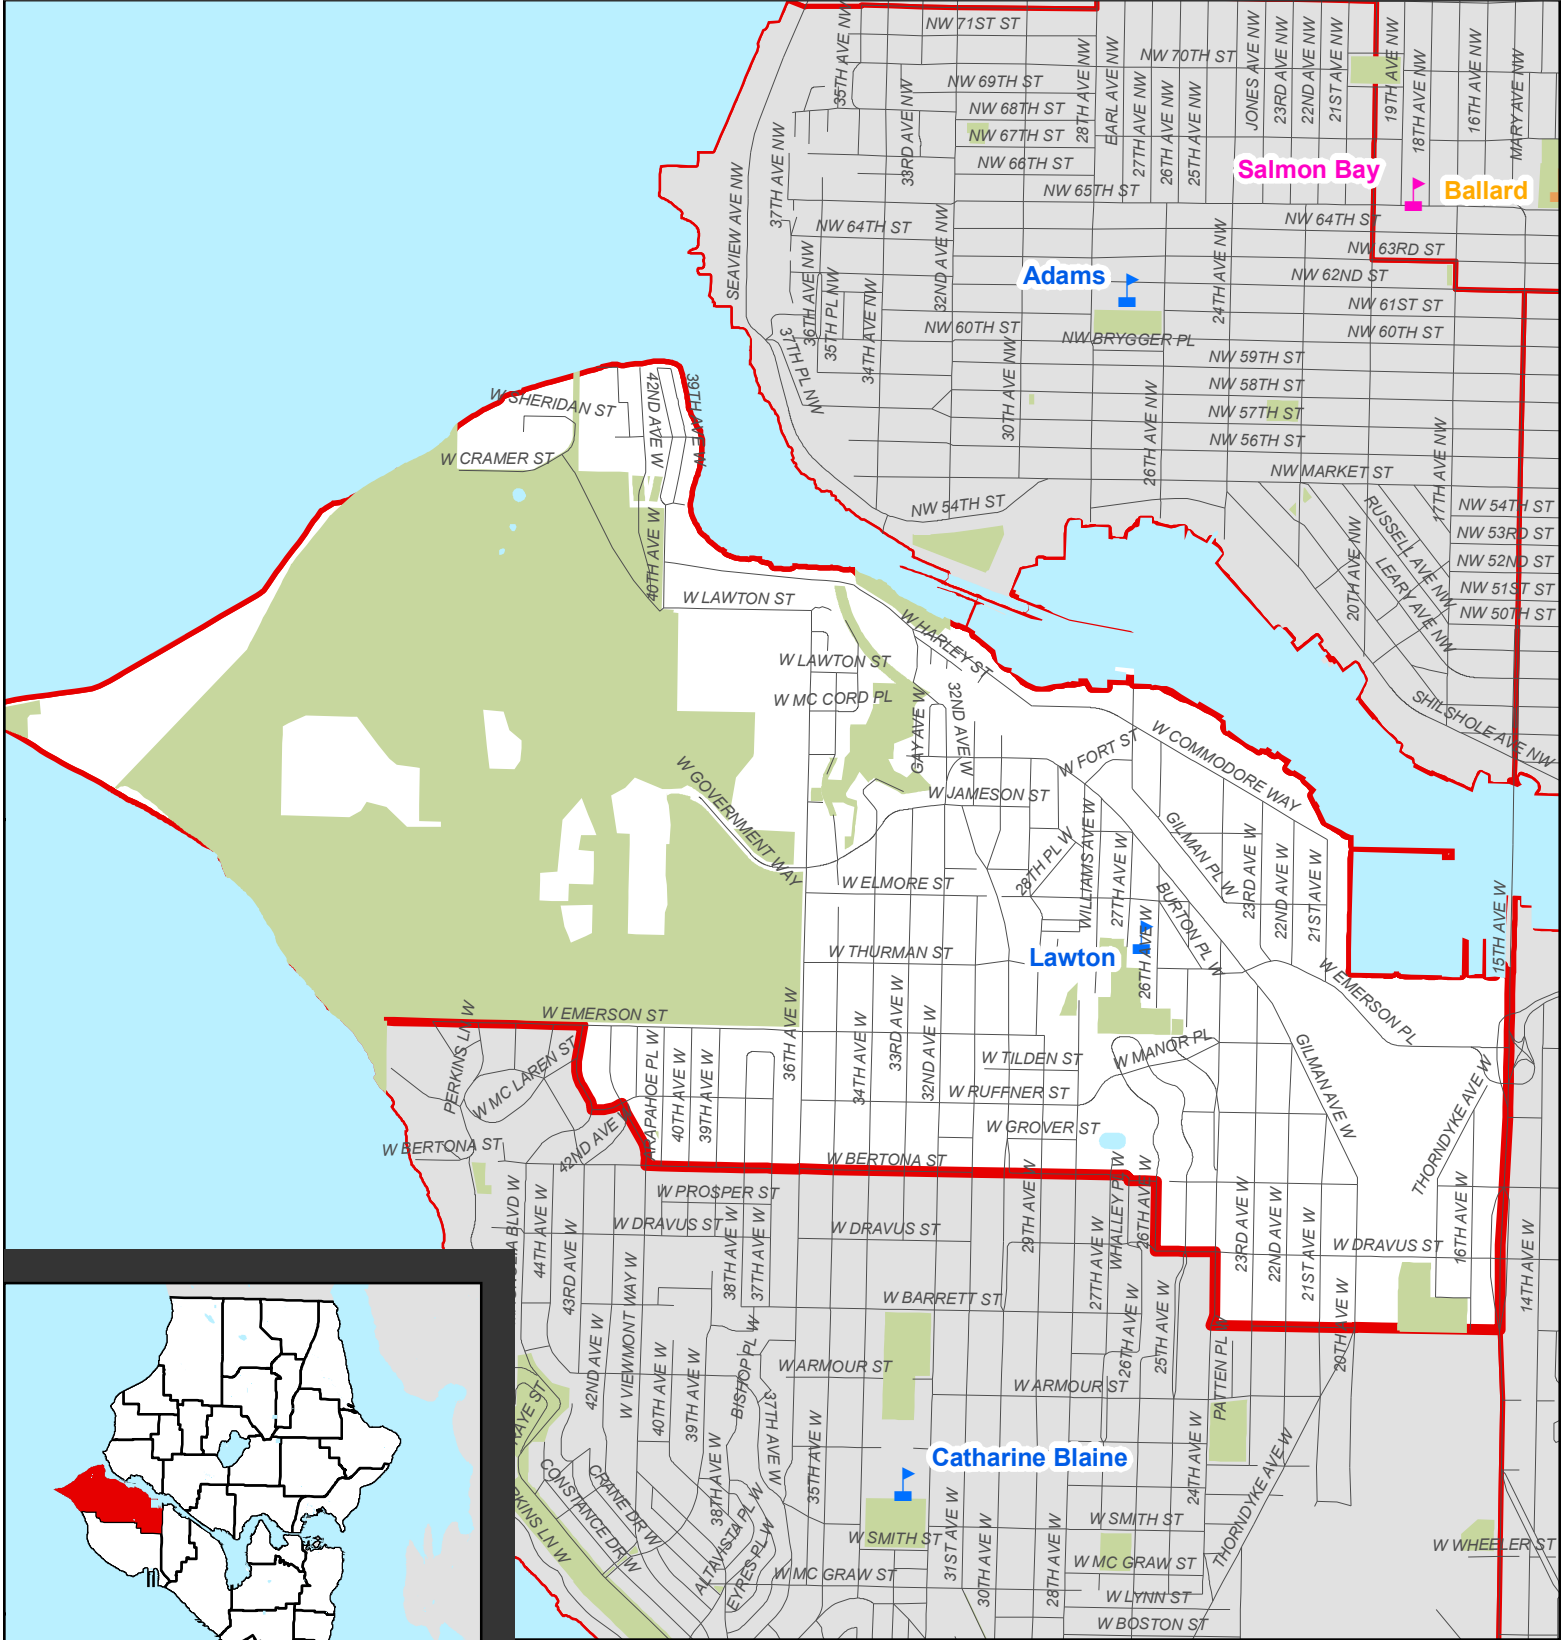

# Lawton Reference Area

Lawton Reference Area      Park Space

Elementary      Middle School      High School      Alternative

0.5      0.25      0      0.5 Miles

Updated: June 2, 2008

August 19, 2008

## Lawton Elementary School Reference Area Ref Area 243

---

Lawton Elementary School  
4000 27<sup>th</sup> Ave W  
98199  
206-252-2130

<http://www.seattleschools.org/schools/lawton/>

Lawton Elementary School: The boundary of Lawton Elementary School begins at the intersection of Puget Sound and Salmon Bay Waterway and continues as follows:

Southeast	on	Salmon Bay Waterway	to	15th Ave W (Ballard Bridge)
South	on	15th Ave W	to	W Barrett St extended
West	on	W Barrett St	to	24th Ave W
North	on	24th Ave W	to	W Dravus St
West	on	W Dravus St	to	26th Ave W
North	on	26th Ave W	to	W Bertona St
West	on	W Bertona St	to	W Viewmont Wy W
Northwest	on	W Viewmont Wy W	to	W Ruffner St
West	on	W Ruffner St	to	Magnolia Blvd W
North	on	Magnolia Blvd W	to	W Emerson St
West	on	W Emerson St	to	Puget Sound
North	on	Puget Sound	to	Salmon Bay Waterway

*All boundary lines are center lines of said roadways unless otherwise stated.*