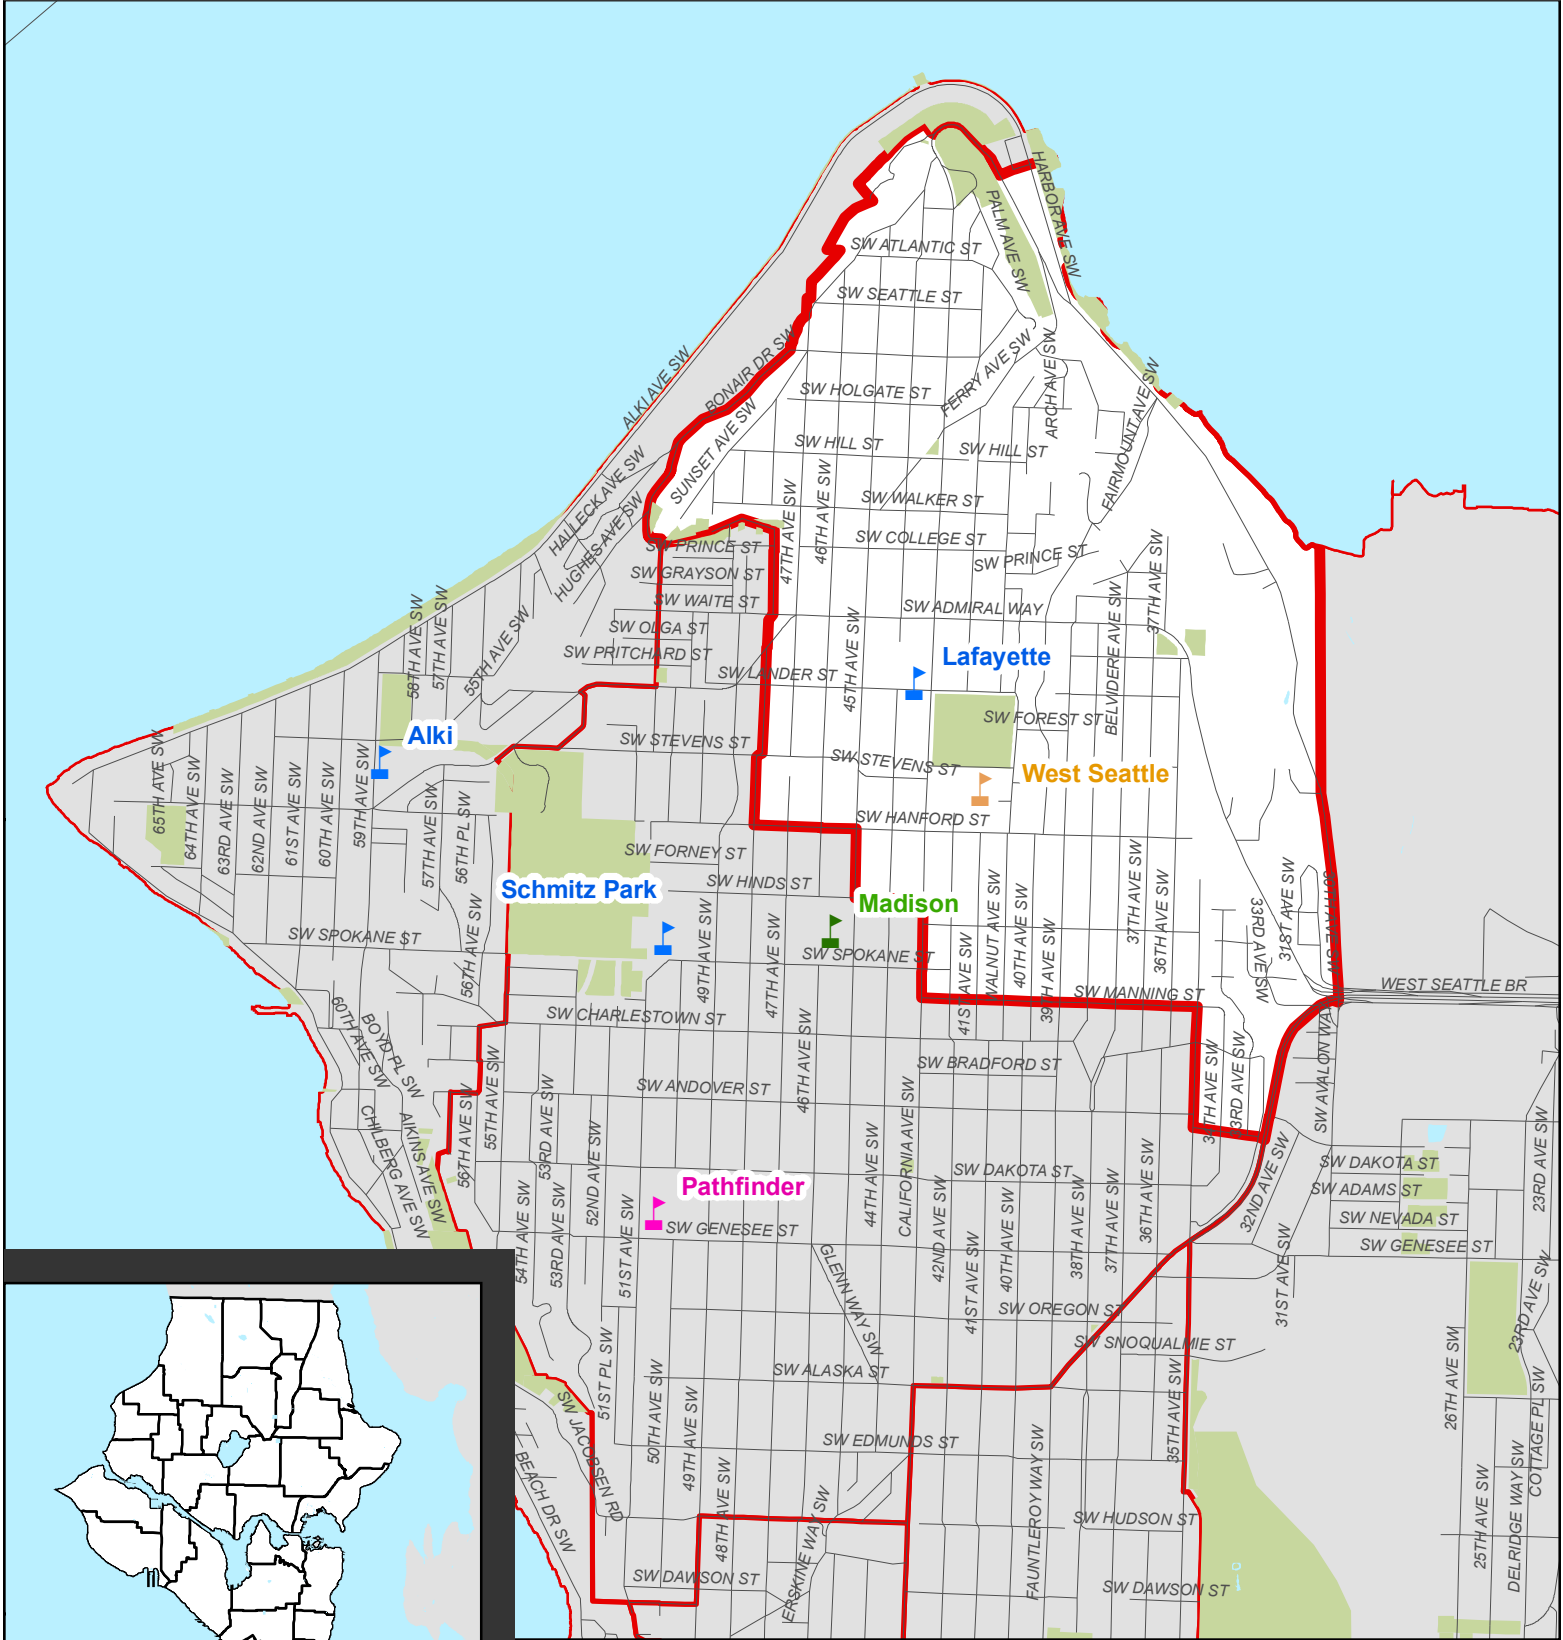

# Lafayette Reference Area

 Lafayette Reference Area

 Park Space

Elementary

Middle School

High School

Alternative

0.5      0.25      0      0.5 Miles

## Lafayette Elementary Reference Area Ref Area 239

---

Lafayette Elementary School  
2645 California Ave SW  
98116  
206-252-9500  
<http://www.mylafayette.org/>

Lafayette: The boundary of Lafayette Elementary School begins at the intersection of Southwest Maryland Place extended and Elliott Bay and continues as follows:

South	on	Elliott Bay	to	West Seattle Freeway
Southwest	on	West Seattle Freeway & Fautleroy Wy SW	to	SW Andover St
West	on	SW Andover St	to	35th Ave SW
North	on	35th Ave SW	to	SW Manning St
West	on	SW Manning St	to	California Ave SW
North	on	California Ave SW	to	SW Hinds St
West	on	SW Hinds St	to	45th Ave SW
North	on	45th Ave SW	to	SW Hanford St
West	on	SW Hanford St	to	48th Ave SW
North	on	48th Ave SW	to	SW College St extended
West	on	SW College St extended	to	52nd Ave SW
North	on	52nd Ave SW	to	Bonair Dr SW
North	on	Bonair Dr SW	to	California Lane SW extended
Northeast	on	California Lane SW (Including homes on both sides of California Lane SW)	to	California Way SW
Southeast	on	California Way SW	to	SW Maryland Pl
East	on	SW Maryland Pl (extended)	to	Elliott Bay

*All boundary lines are center lines of said roadways unless otherwise stated.*

April, 1975