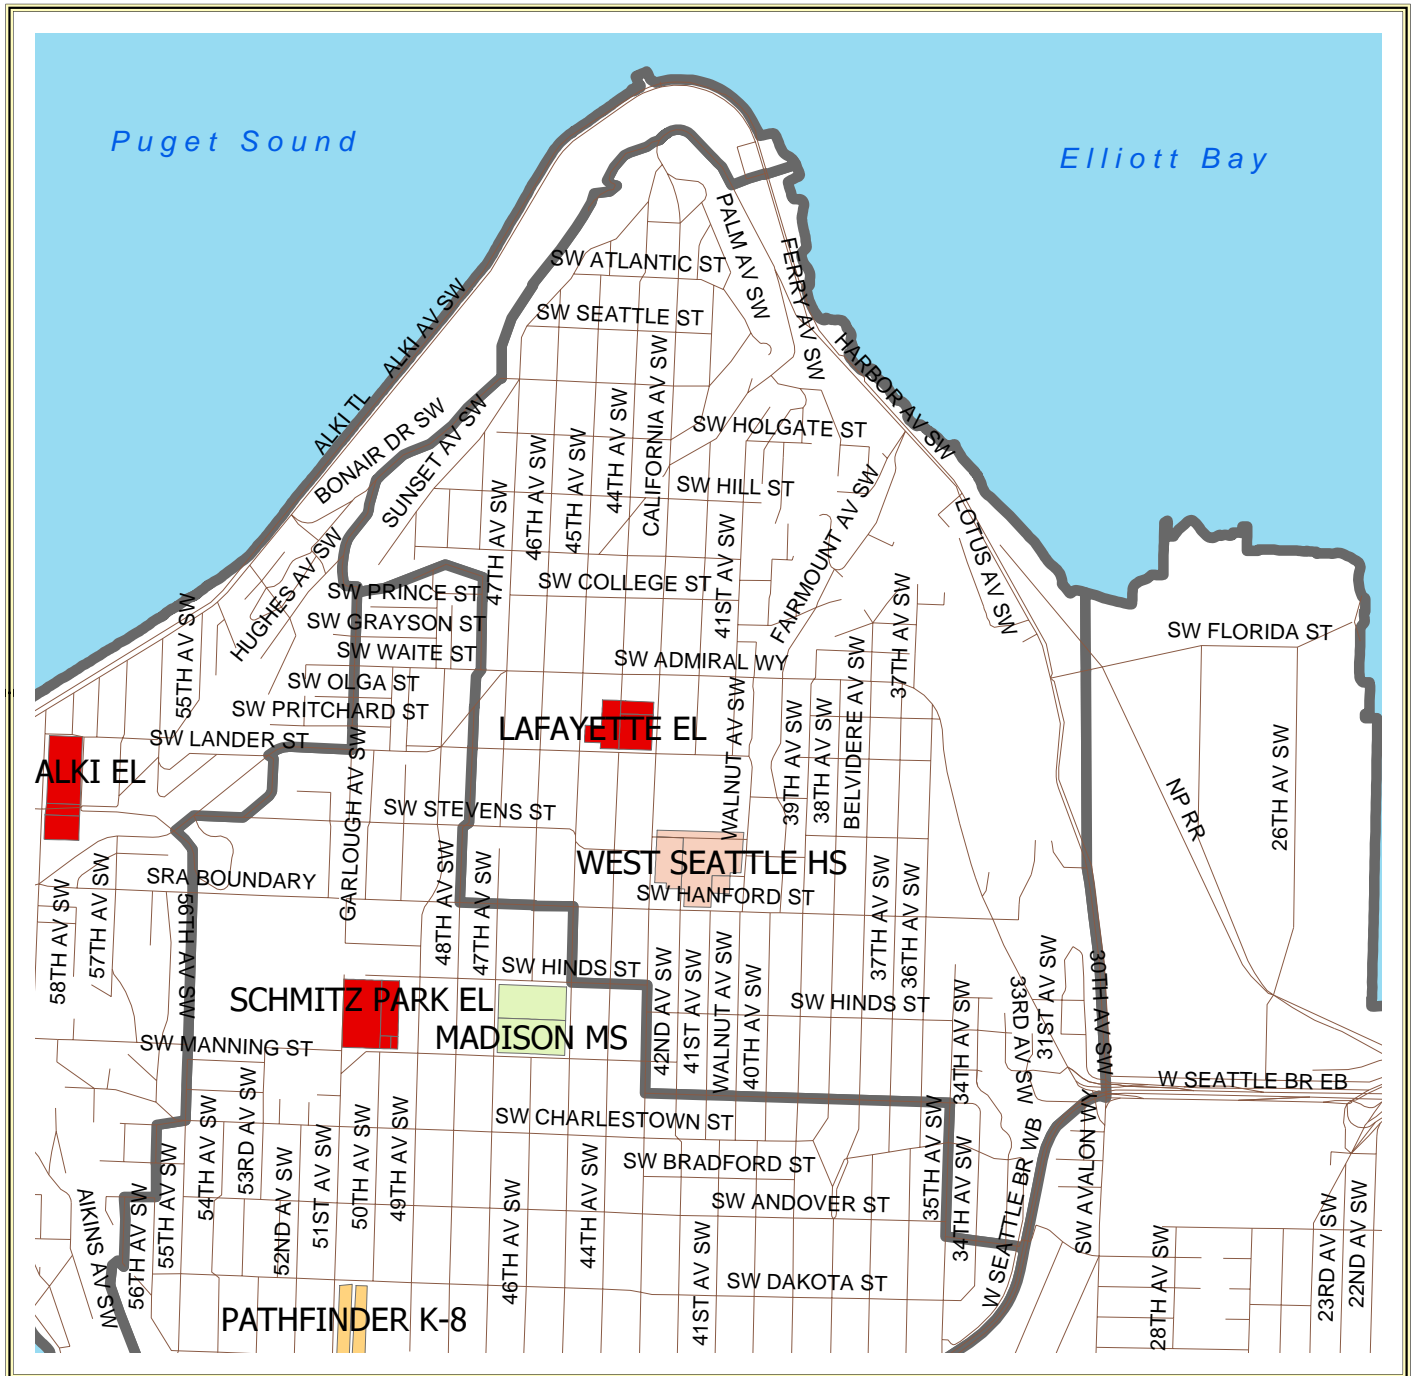

# 239 - LAFAYETTE

June 26, 2002

**239 - LAFAYETTE REFERENCE AREA**

LAFAYETTE ELEMENTARY SCHOOL  
2645 CALIFORNIA AVE. SW, 98116

LAFAYETTE: The boundary of Lafayette Elementary School begins at the intersection of Southwest Maryland Place extended and Elliott Bay and continues as follows:

South	on	Elliott Bay	to	West Seattle Freeway
Southwest	"	West Seattle Freeway & Fauntleroy Wy SW	"	SW Andover St
West	"	SW Andover St	"	35th Ave SW
North	"	35th Ave SW	"	SW Manning St
West	"	SW Manning St	"	California Ave SW
North	"	California Ave SW	"	SW Hinds St
West	"	SW Hinds St	"	45th Ave SW
North	"	45th Ave SW	"	SW Hanford St
West	"	SW Hanford St	"	48th Ave SW
North	"	48th Ave SW	"	SW College St extended
West	"	SW College St extended	"	52nd Ave SW
North	"	52nd Ave SW	"	Bonair Dr SW
North	"	Bonair Dr SW	"	California Lane SW extended
Northeast	"	California Lane SW (Including homes on both sides of California Lane SW)	"	California Way SW
Southeast	"	California Way SW	"	SW Maryland Pl
East	"	SW Maryland Pl extended	"	Elliott Bay

All boundary lines are center lines of said roadways unless otherwise stated.

April, 1975