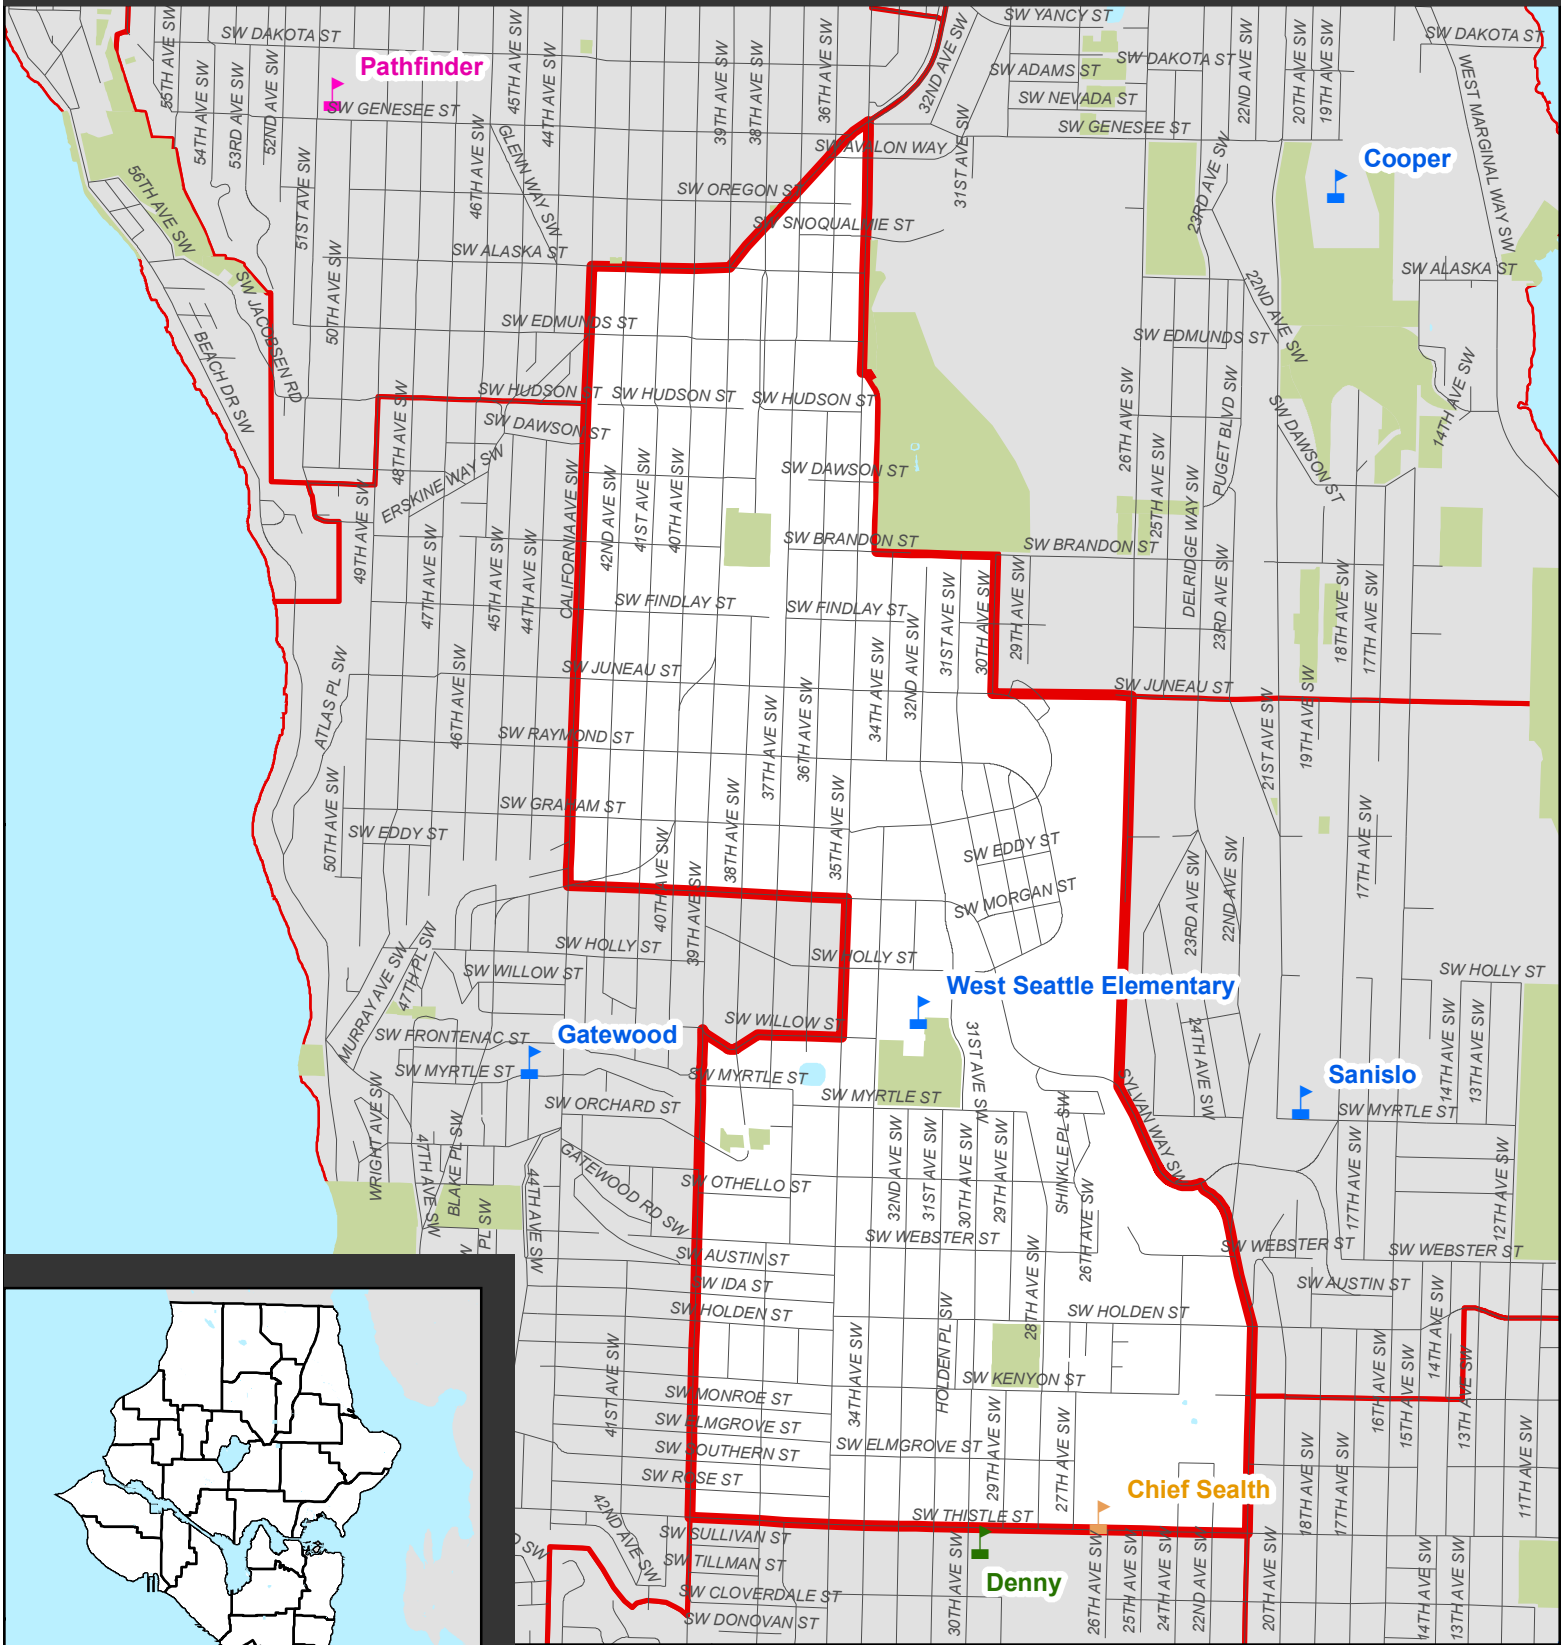

West Seattle Elementary Reference Area

 West Seattle Elementary Reference Area  Park Space

 Elementary  Middle School  High School  Alternative

0.5 0.25 0 0.5 Miles

Updated: June 2, 2008

August 18, 2008

West Seattle Elementary Reference Area Ref Area 236

West Seattle Elementary School
(formerly High Point)
6760 34th Ave SW
98126
206-252-9450

<http://www.seattleschools.org/schools/westseattle/>

West Seattle Elementary: The boundary of West Seattle Elementary School begins at the intersection of SW Alaska and California Ave SW and continues as follows:

South	on	California Ave SW	to	SW Morgan St
East	on	SW Morgan St	to	35 th Ave SW
South	on	35 th Ave SW	to	SW Willow St
West	on	SW Willow St	to	39 th Ave SW
South	on	39 th Ave SW	to	SW Thistle St
East	on	SW Thistle St	to	Delridge Way SW
North	on	Delridge Way SW	to	26 th Ave extended
North	on	26 th Ave extended	to	SW Juneau St
East	on	SW Juneau St (extended)	to	30 th Ave SW
North	on	30 th Ave SW	to	SW Brandon St
East	on	SW Brandon St (extended)	to	35 th Ave SW
North	on	35 th Ave SW	to	Fauntleroy Way SW
		(including homes on both sides of 35 th)		
Southwest	on	Fauntleroy Way SW	to	SW Alaska St
West	on	SW Alaska St	to	California Ave SW

All boundary lines are center lines of said roadways unless otherwise stated.

April, 1989