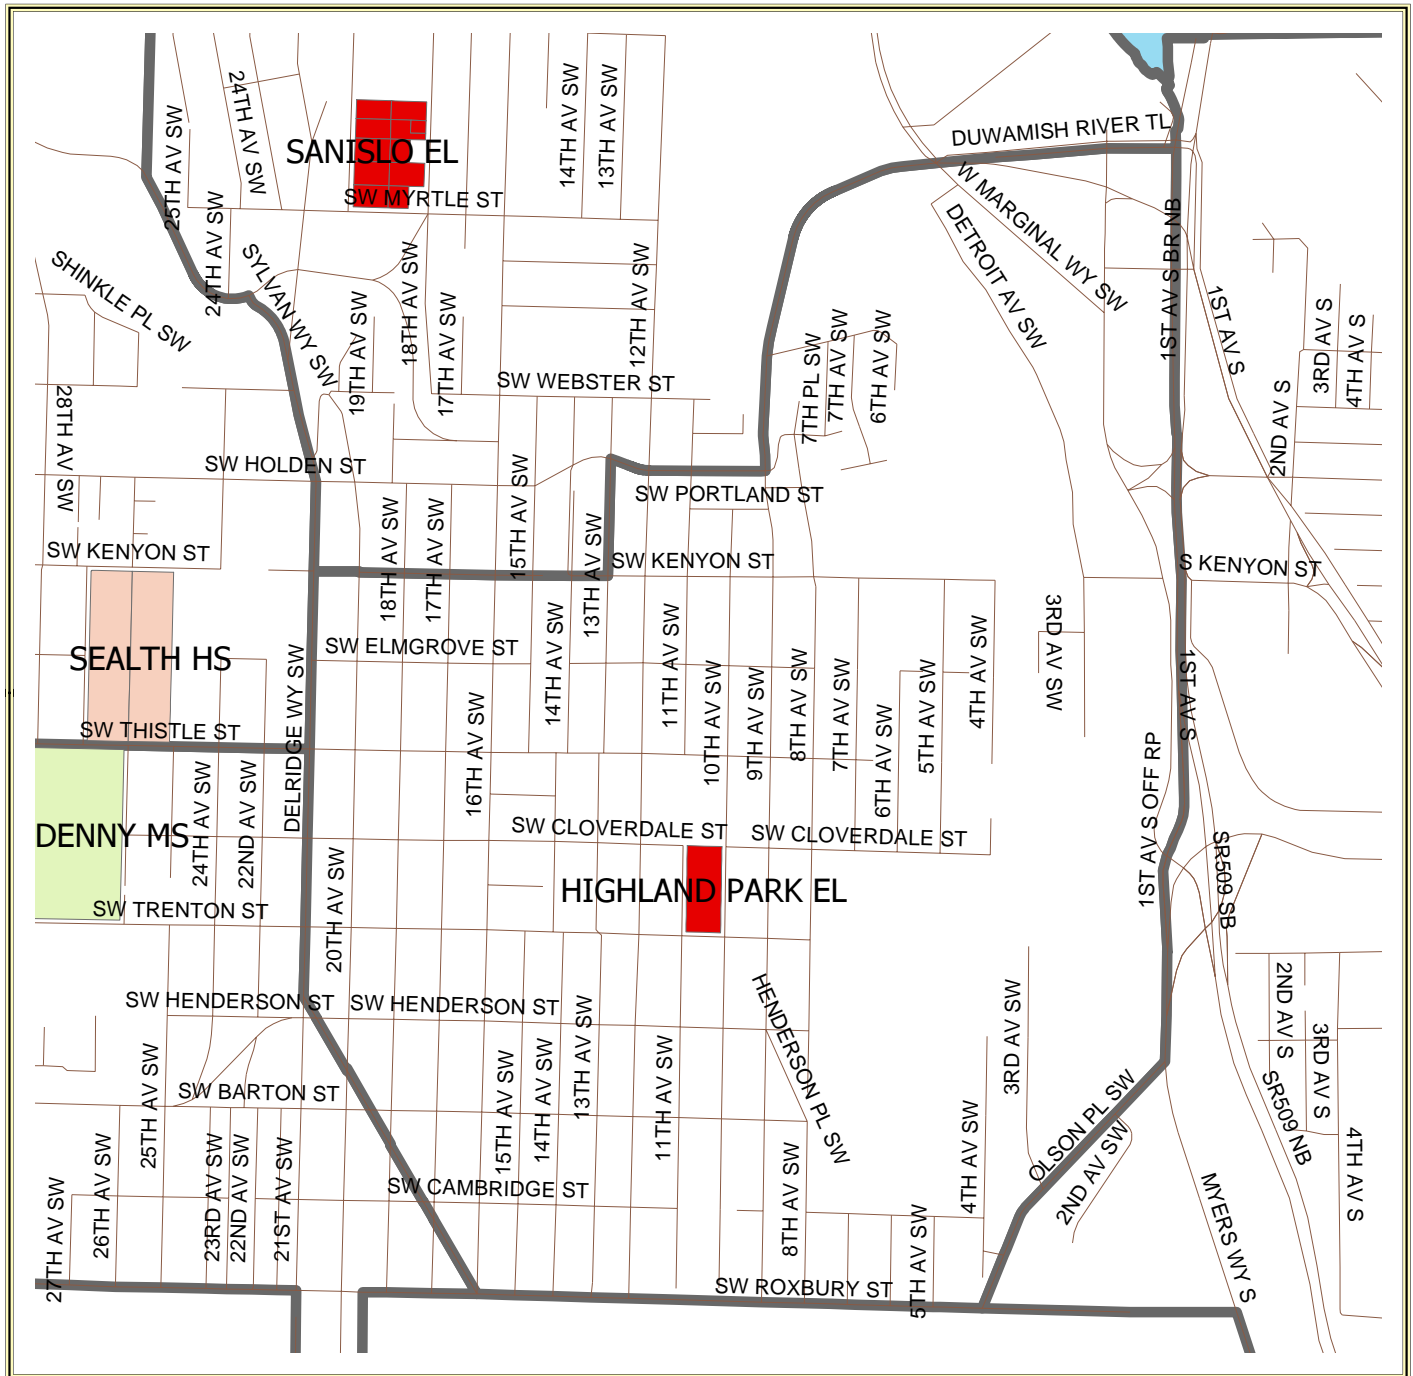

235 - HIGHLAND PARK

-  Reference Area
-  Elementary Schools
-  Middle Schools
-  High Schools
-  Alternative/Other
-  Streets
-  Water Features

June 26, 2002

235 - HIGHLAND PARK REFERENCE AREA

HIGHLAND PARK ELEMENTARY SCHOOL
1012 SW TRENTON ST., 98106

HIGHLAND PARK: The boundary of Highland Park Elementary School begins at the intersection of Delridge Way Southwest and Southwest Kenyon Street and continues as follows:

East	on	SW Kenyon St	to	13th Ave SW
North	"	13th Ave SW (including homes on both sides of 13th Ave SW)	"	SW Holden St
East	"	SW Holden St	"	Highland Park Way SW
Northeast	"	Highland Park Way SW	"	SW Michigan St
East	"	SW Michigan St	"	1st Ave S (1st Ave S Bridge)
South	"	1st Ave S	"	Olson Pl SW
Southwest	"	Olson Pl SW	"	SW Roxbury St
West	"	SW Roxbury St	"	Delridge Way SW
Northwest	"	Delridge Way SW	"	SW Kenyon St

All boundary lines are center lines of said roadways unless otherwise stated.

April, 1978