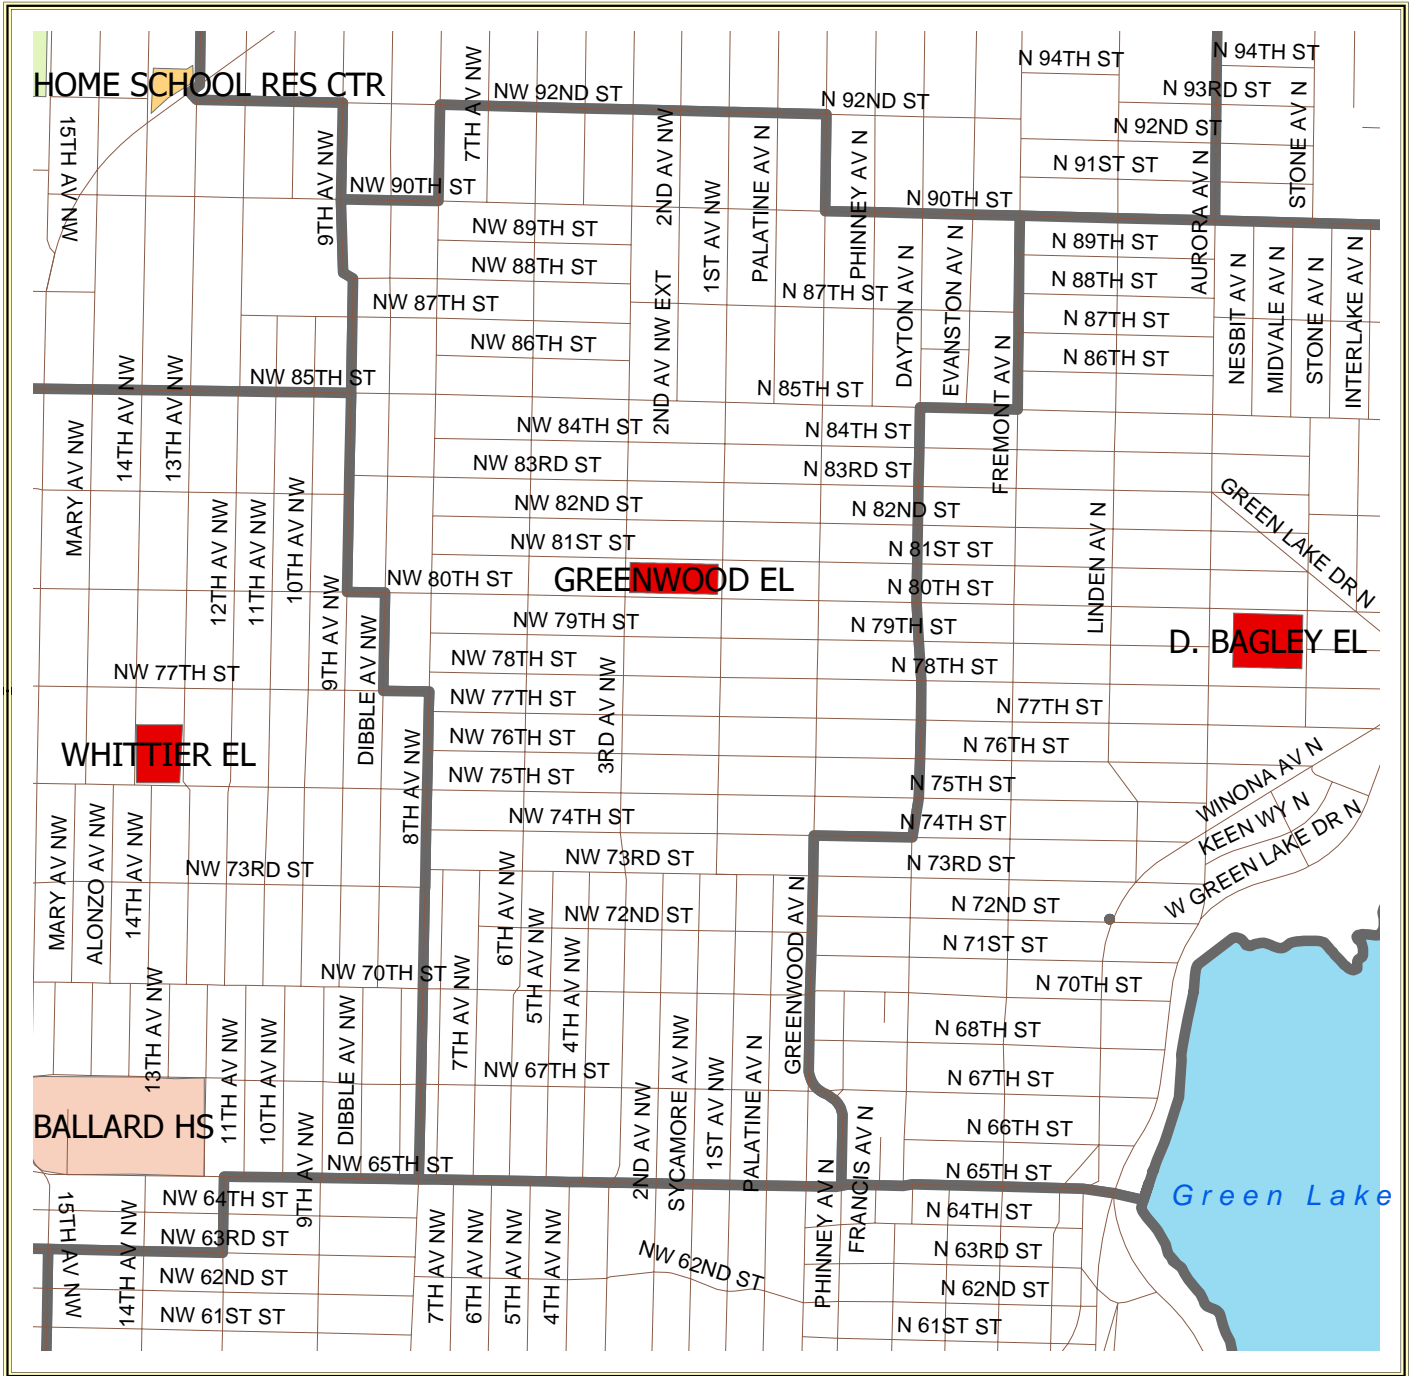

230 - GREENWOOD

-  Reference Area
-  Elementary Schools
-  Middle Schools
-  High Schools
-  Alternative/Other
-  Streets
-  Water Features

June 26, 2002

230 - GREENWOOD REFERENCE AREA

GREENWOOD ELEMENTARY SCHOOL
144 NW 80TH ST., 98117

GREENWOOD: The boundary of Greenwood Elementary School begins at the intersection of 8th Avenue Northwest and Northwest 92nd Street and continues as follows:

East	on	NW 92nd St & N 92nd St	to	Greenwood Ave N
South	"	Greenwood Ave N	"	N 90th St
East	"	N 90th St	"	Fremont Ave N
South	"	Fremont Ave N	"	N 85th St
West	"	N 85th St	"	Dayton Ave N
South	"	Dayton Ave N	"	N 74th St
West	"	N 74th St	"	Greenwood Ave N
South	"	Greenwood Ave N	"	Phinney Ave N
South	"	Phinney Ave N	"	NW 65th St
West	"	NW 65th St	"	8th Ave NW
North	"	8th Ave NW	"	NW 77th St
West	"	NW 77th St	"	Dibble Ave NW
North	"	Dibble Ave NW	"	NW 80th St
West	"	NW 80th St	"	9th Ave NW
North	"	9th Ave NW	"	NW 90th St
East	"	NW 90th St	"	8th Ave NW
North	"	8th Ave NW	"	NW 92nd St

All boundary lines are center lines of said roadways unless otherwise stated.

Rev. July, 1981