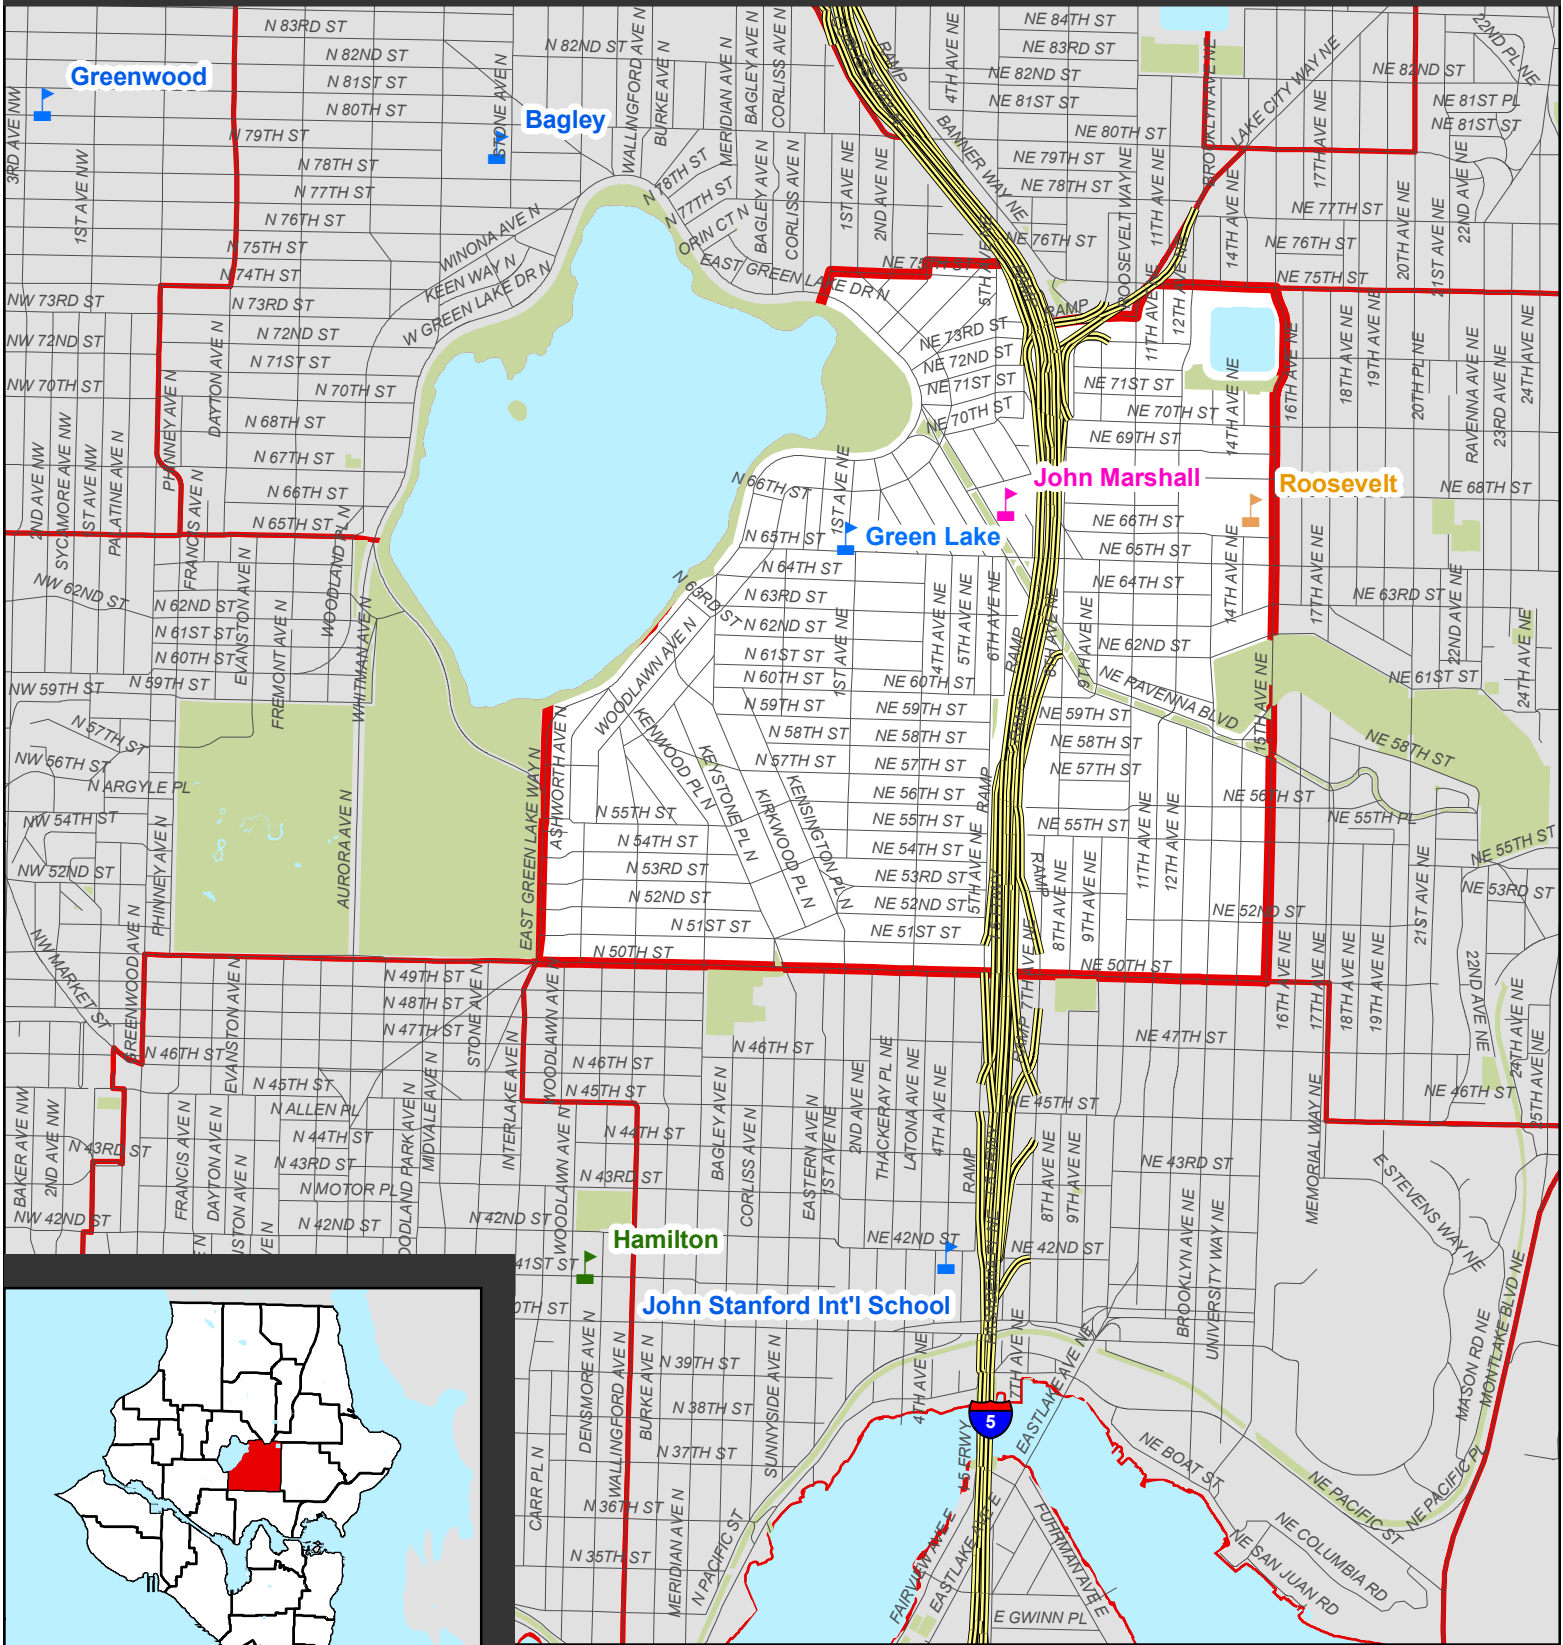

Green Lake Reference Area

 Green Lake Reference Area  Park Space

 Elementary  Middle School  High School  Alternative

Updated: June 2, 2008