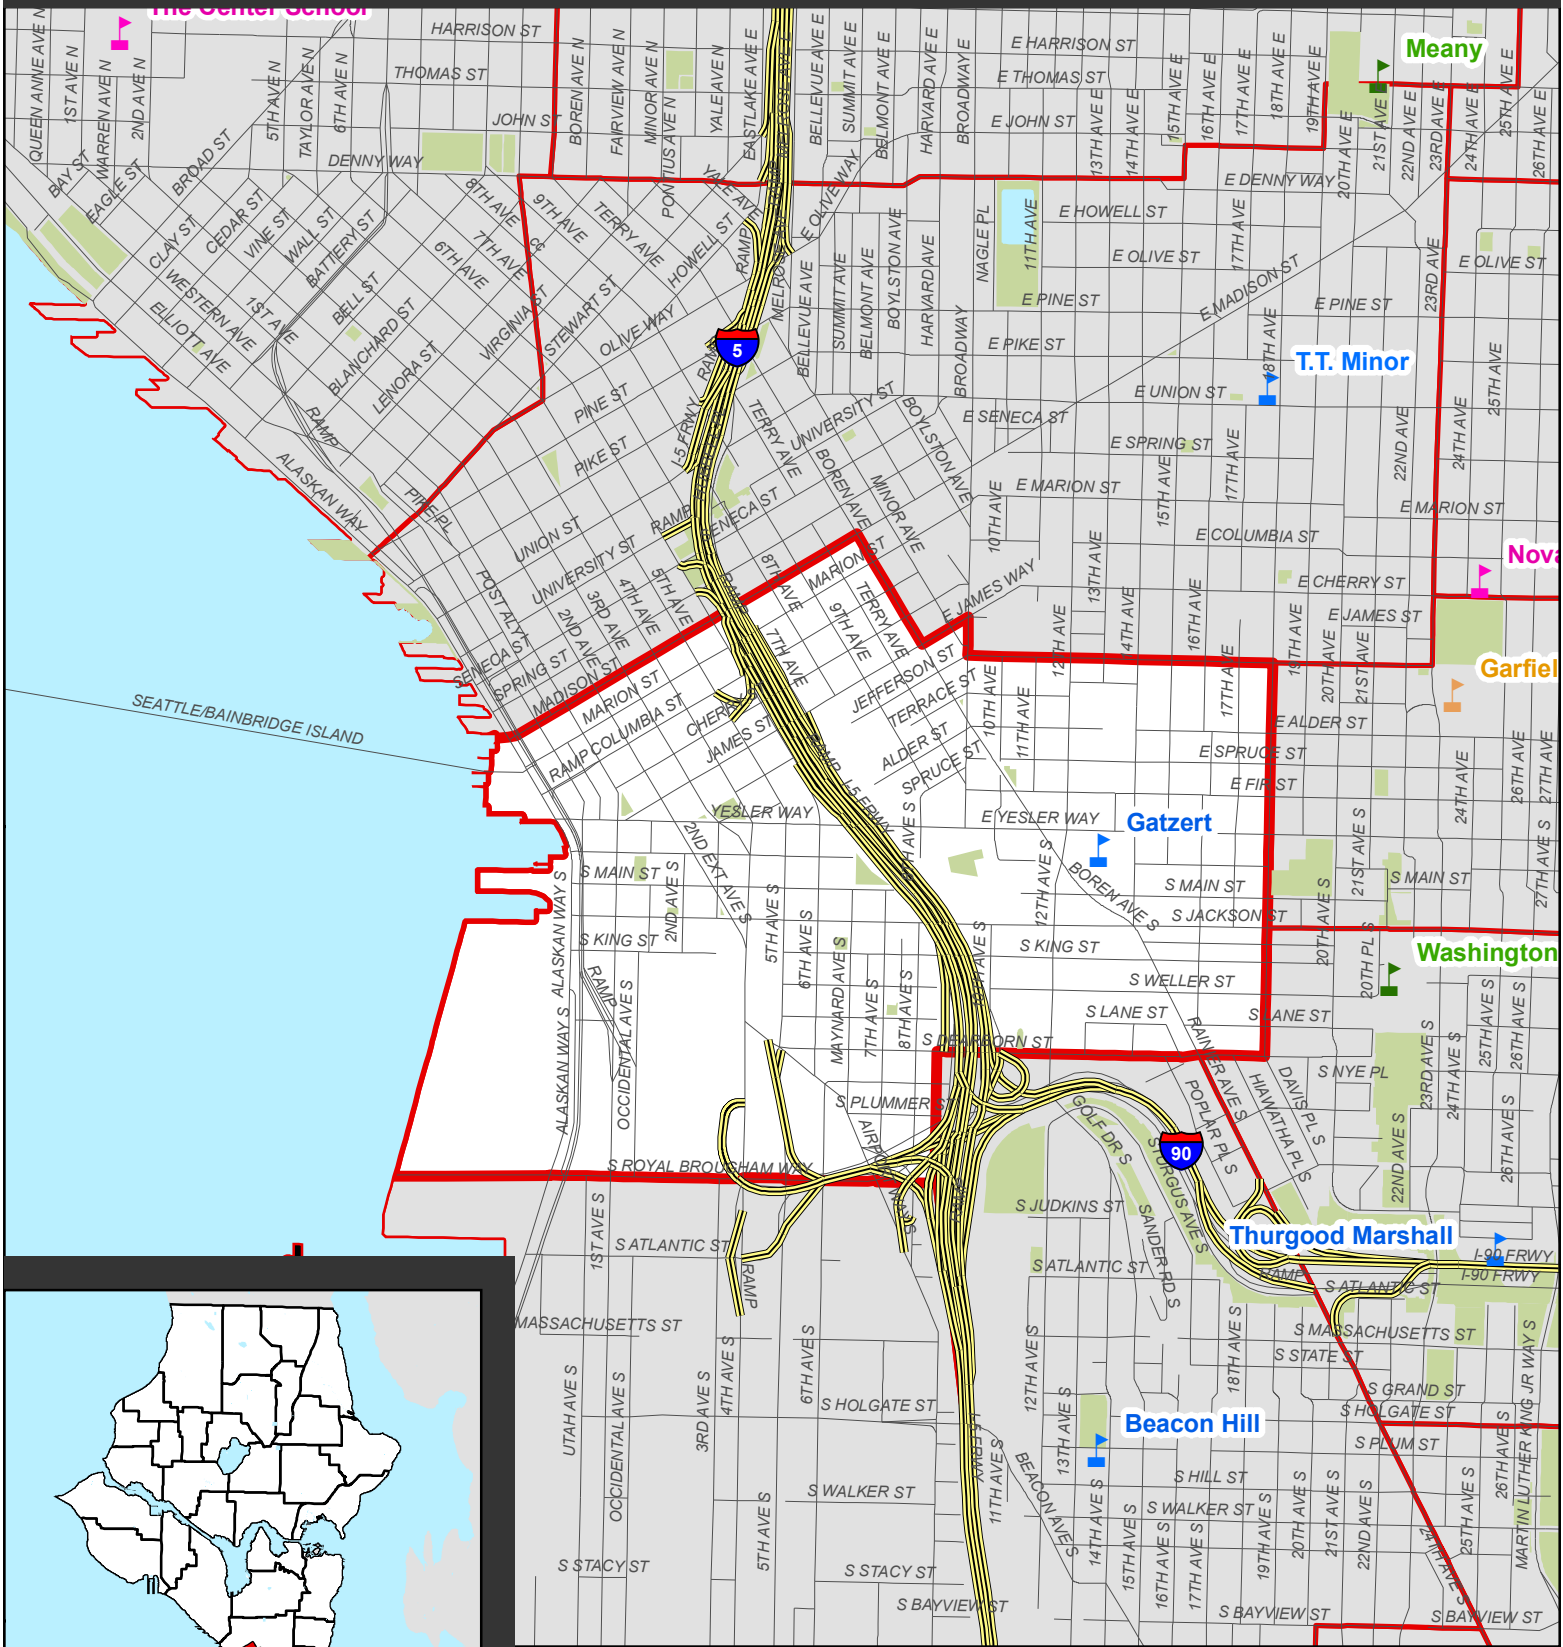

Gatzert Reference Area

Gatzert Reference Area

Park Space

Elementary

Middle School

High School

Alternative

0.5

0.25

0

0.5 Miles

Updated: June 2, 2008

July 3, 2008

Gatzert Reference Area Ref Area 226

Gatzert Elementary School
1301 East Yesler Way
98122
206-252-2810

GATZERT: The boundary of Gatzert Elementary School begins at the intersection of Elliott Bay and Madison Street and continues as follows:

Northeast	on	Madison St	to	Boren Ave
Southeast	on	Boren Ave	to	James St
Northeast	on	James St	to	Broadway
South	on	Broadway	to	E Jefferson St
East	on	E Jefferson St	to	18th Ave
South	on	18th Ave	to	S Dearborn St
West	on	S Dearborn St	to	Interstate 5
South	on	Interstate 5	to	S Connecticut St
West	on	S Connecticut St	to	Elliott Bay
North	on	Elliott Bay	to	Madison St

All boundary lines are center lines of said roadways unless otherwise stated.

Rev. July, 1978