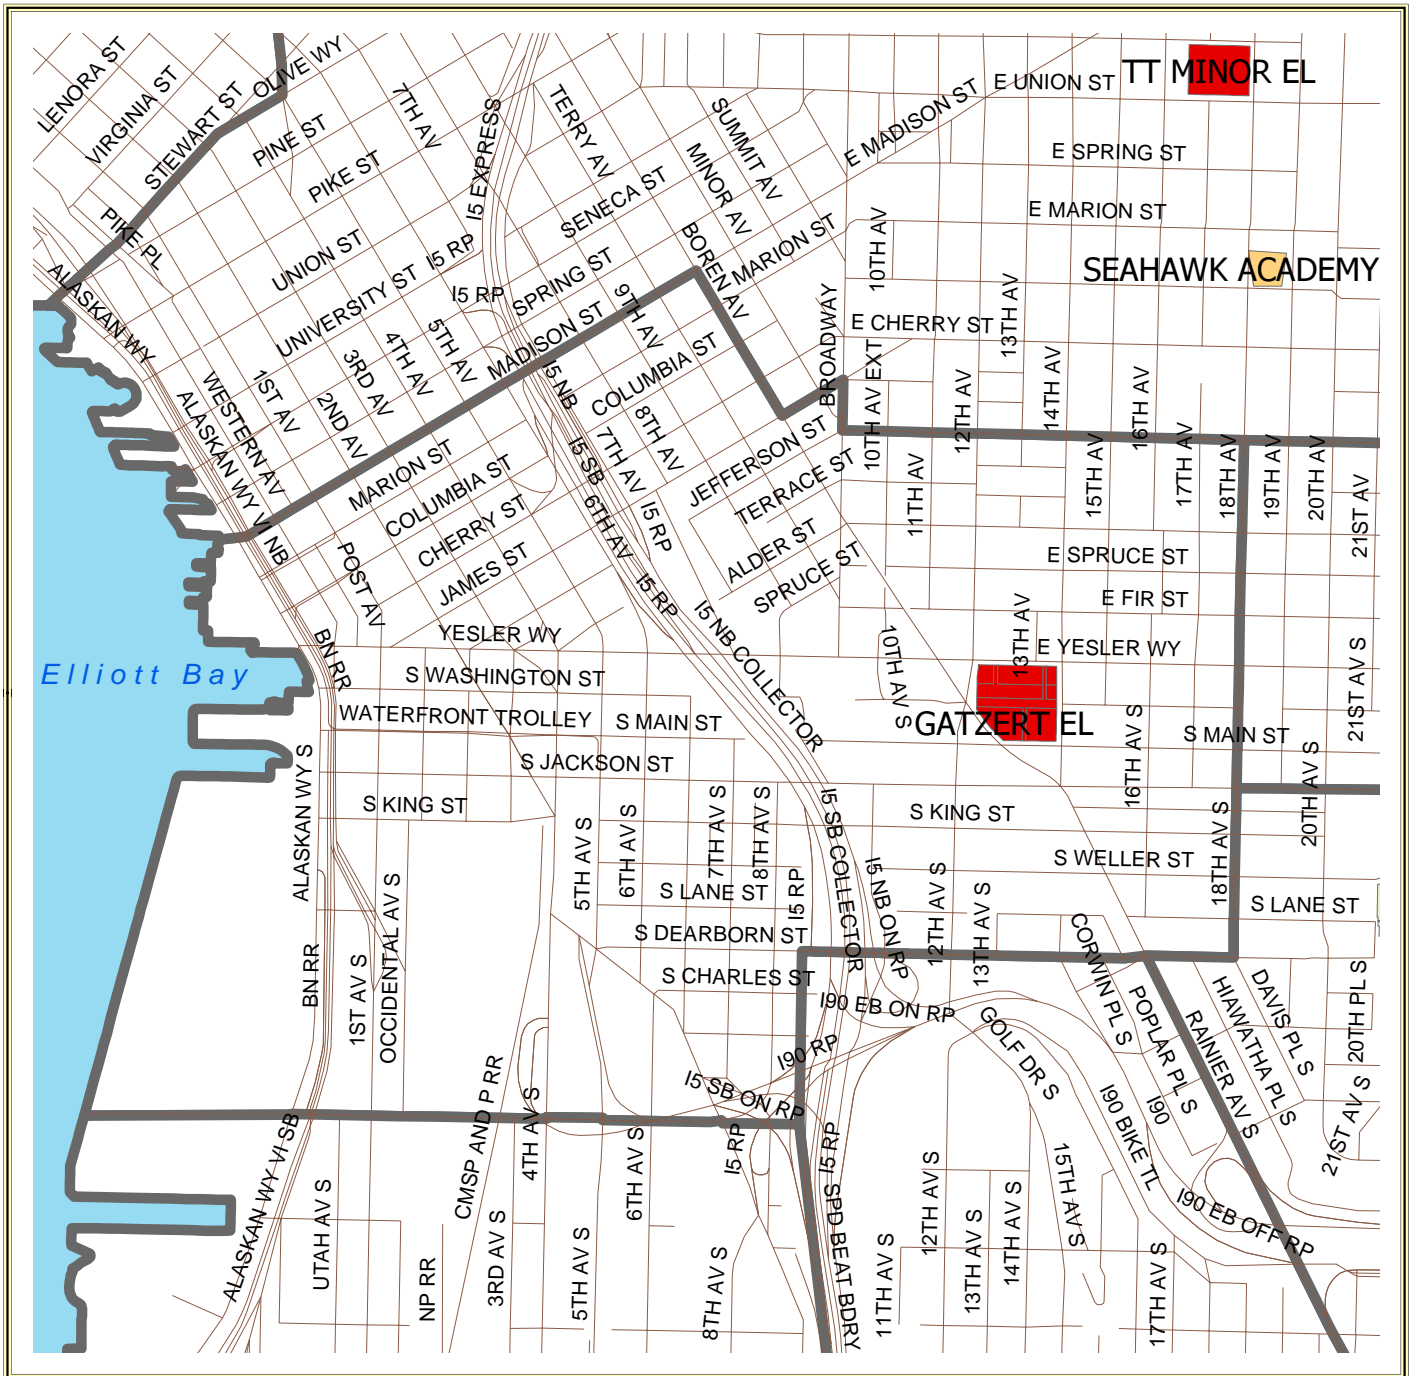

# 226 - GATZERT

-  Reference Area
-  Elementary Schools
-  Middle Schools
-  High Schools
-  Alternative/Other
-  Streets
-  Water Features

June 26, 2002

**226 - GATZERT REFERENCE AREA**

GATZERT ELEMENTARY SCHOOL  
1301 E YESLER WY, 98122

GATZERT: The boundary of Gatzert Elementary School begins at the intersection of Elliott Bay and Madison Street and continues as follows:

Northeast	on	Madison St	to	Boren Ave
Southeast	"	Boren Ave	"	James St
Northeast	"	James St	"	Broadway
South	"	Broadway	"	E Jefferson St
East	"	E Jefferson St	"	18th Ave
South	"	18th Ave & 18th Ave S	"	S Dearborn St
West	"	S Dearborn St	"	Interstate 5
South	"	Interstate 5	"	S Connecticut St
West	"	S Connecticut St extended	"	Elliott Bay
North	"	Elliott Bay	"	Madison St

All boundary lines are center lines of said roadways unless otherwise stated.

April, 1978