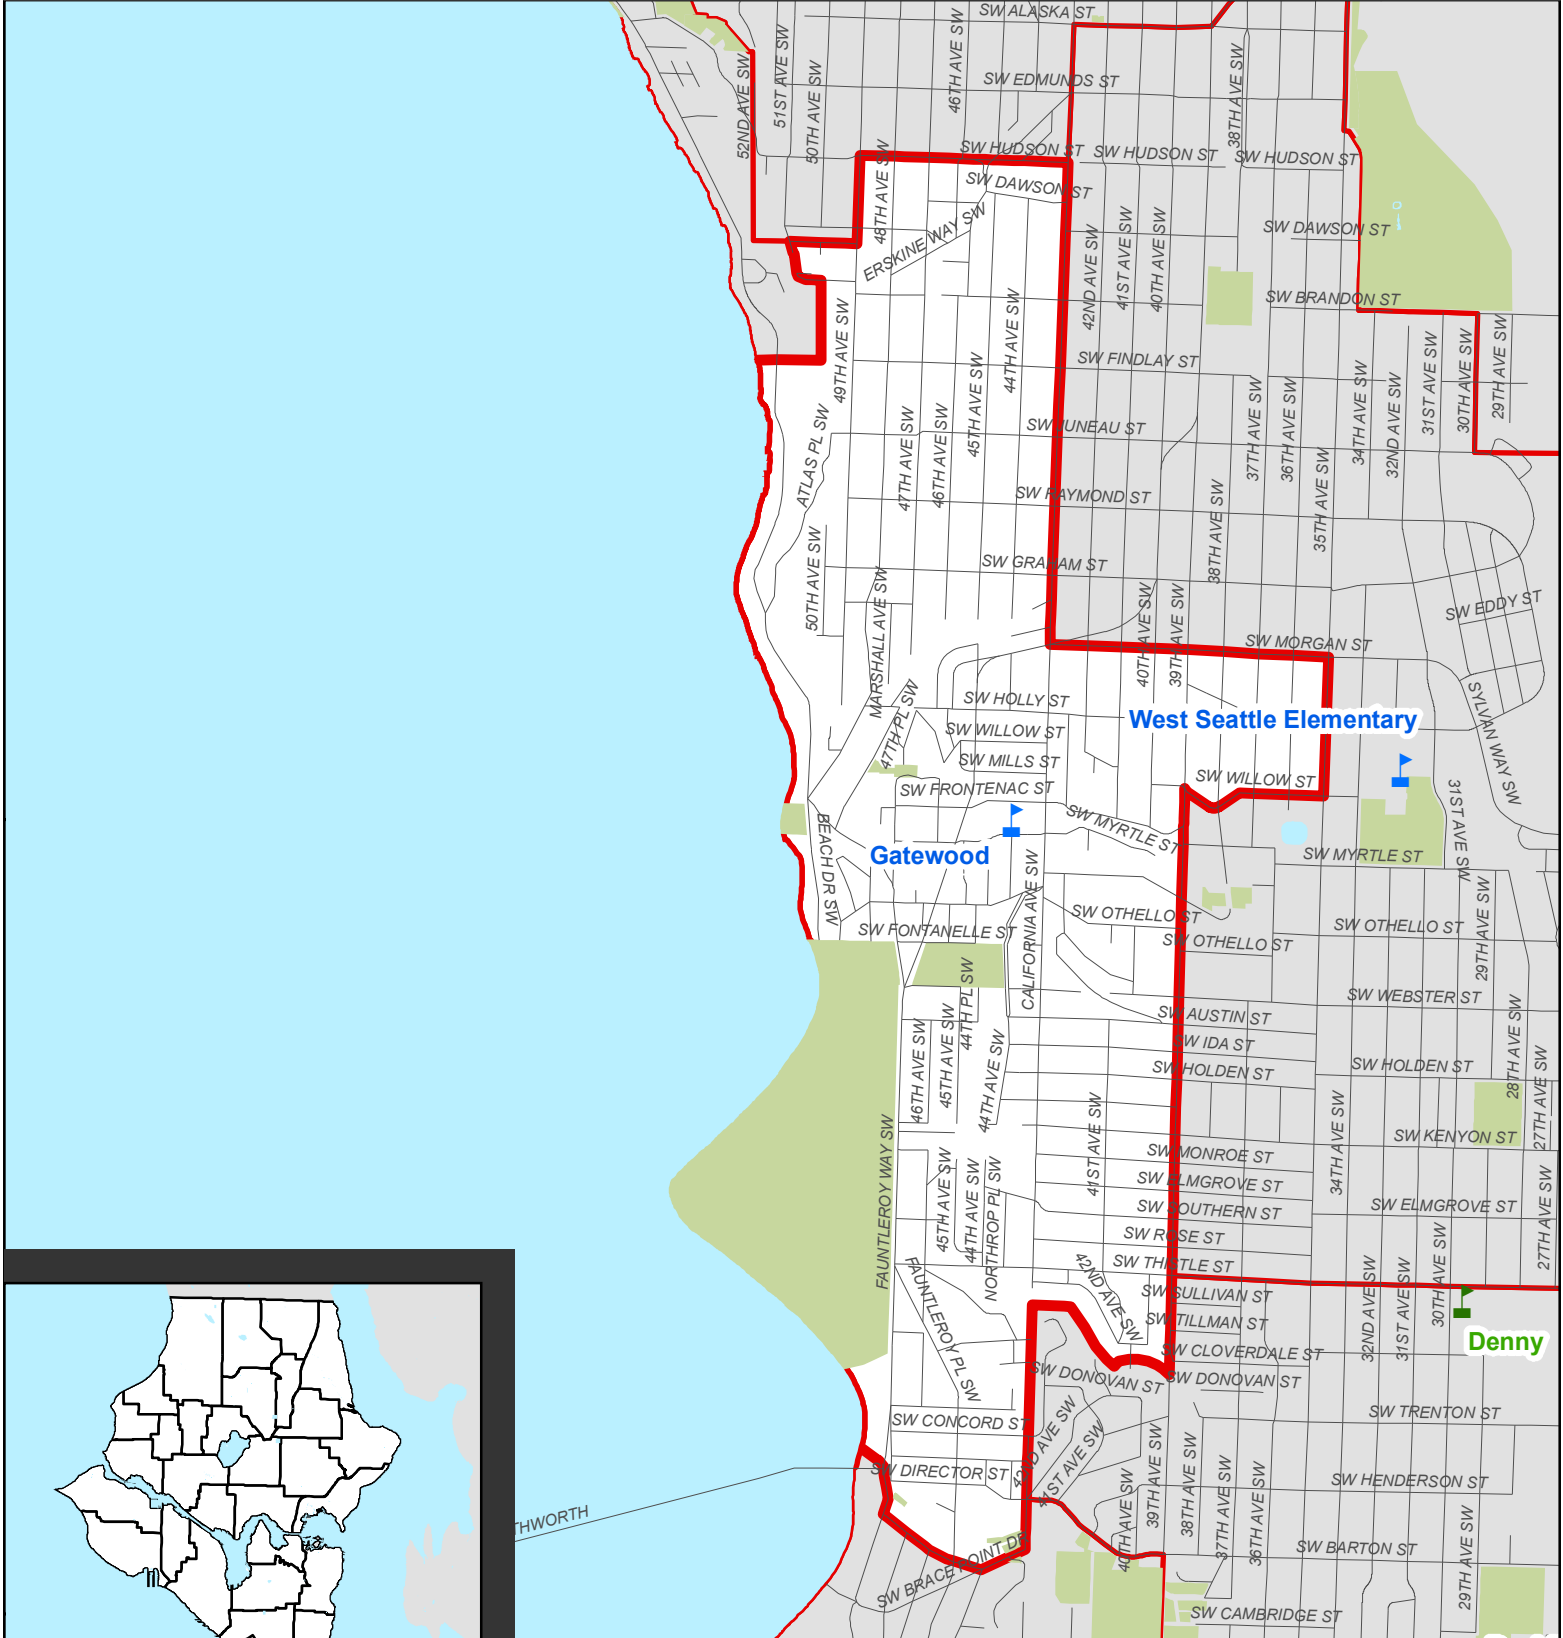

Gatewood Reference Area

 Gatewood Reference Area  Park Space

 Elementary  Middle School  High School  Alternative

0.5 0.25 0 0.5 Miles

Updated: June 2, 2008

July 3, 2008

Gatewood Reference Area Ref Area 225

Gatewood Elementary School
4320 SW Myrtle Street
98136
206-252-9400

<http://www.gatewoodelementary.org/>

GATEWOOD: The boundary of Gatewood Elementary School begins at the intersection of Puget Sound and Southwest Findlay Street extended and continues as follows:

East	on	SW Findlay St extended	to	50th Ave SW extended
North	on	50th Ave SW extended	to	SW Canada Dr
West	on	SW Canada Dr	to	51st Ave SW
North	on	51st Ave SW	to	SW Bruce St
East	on	SW Bruce St	to	49th Ave SW
North	on	49th Ave SW	to	SW Hudson St
East	on	SW Hudson St	to	California Ave SW
South	on	California Ave SW	to	SW Morgan St
East	on	SW Morgan St	to	35th Ave SW
South	on	35th Ave SW	to	SW Willow St
West	on	SW Willow St	to	39th Ave SW extended
South	on	39th Ave SW extended	to	gully at SW Cloverdale St
West	on	gully at SW Cloverdale St	to	
		41st Ave SW, 42nd Ave SW, and SW Sullivan St		California Ave SW
South	on	California Ave SW	to	SW Brace Point Dr
West	on	SW Brace Point Dr	to	SW Wildwood Pl
West	on	SW Wildwood Pl	to	Fauntleroy Way SW
Northwest	on	Fauntleroy Way SW	to	Ferry Terminal
North	on	Ferry Terminal	to	SW Findlay St extended

All boundary lines are center lines of said roadways unless otherwise stated.

Rev. July, 1981