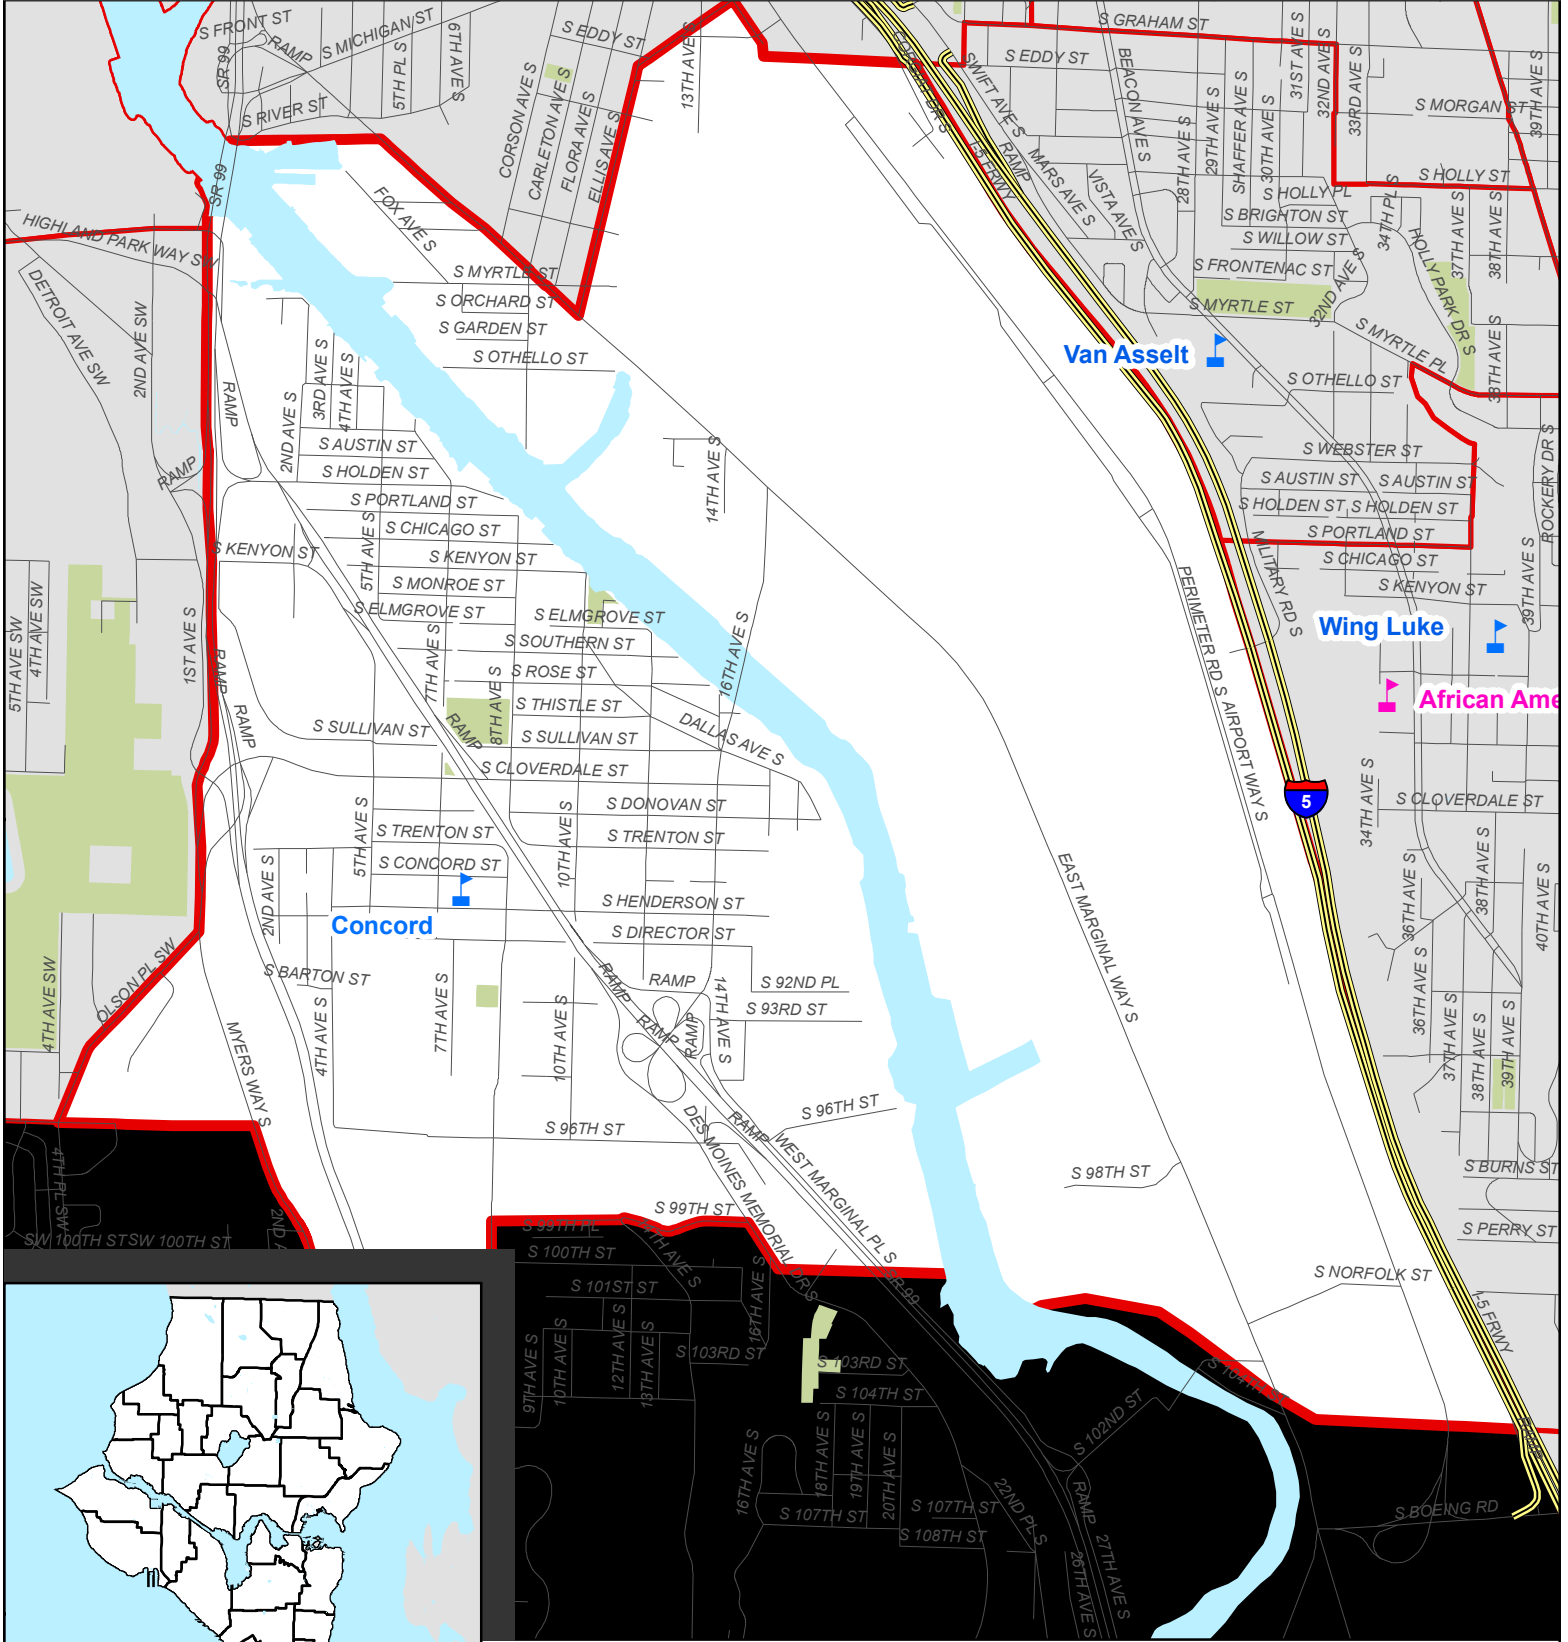

Concord Reference Area

 Concord Reference Area  Park Space

 Elementary  Middle School  High School  Alternative

Updated: June 2, 2008

July 3, 2008

Concord Reference Area Ref Area 215

Concord Elementary School
723 South Concord Street
98108
206-252-8100

CONCORD: The boundary of Concord Elementary School begins at the intersection of 1st Avenue South Bridge and South Holly Street extended and continues as follows:

East	on	S Holly St extended	to	E Marginal Way S
Southeast	on	E Marginal Way S	to	Ellis Ave S
Northeast	on	Ellis Ave S	to	S Albro Place
Northeast	on	S Albro Place	to	Stanley Ave S
Southeast	on	Stanley Ave S	to	S Eddy St extended
East	on	S Eddy St extended	to	I-5
Southeast	on	I-5	to	S Ryan St extended
West	on	S Ryan St extended	to	Duwamish Waterway
Northwest	on	Duwamish Waterway	to	S 100th St extended
West	on	S 100th St extended	to	Des Moines Way S
Northwest	on	Des Moines Way S	to	S 99th St
West	on	S 99th St	to	8th Ave S
South	on	8th Ave S	to	S 100th St
West	on	S 100th St	to	Myers Way S
Northwest	on	Myers Way S	to	SW Roxbury St extended
West	on	SW Roxbury St extended	to	Olson Place SW
Northwest	on	Olson Place SW	to	1st Ave S
North	on	1st Ave S	to	1st Ave S Bridge
North	on	1st Ave S Bridge	to	S Holly St extended

All boundary lines are center lines of said roadways unless otherwise stated.

Rev. July, 1971