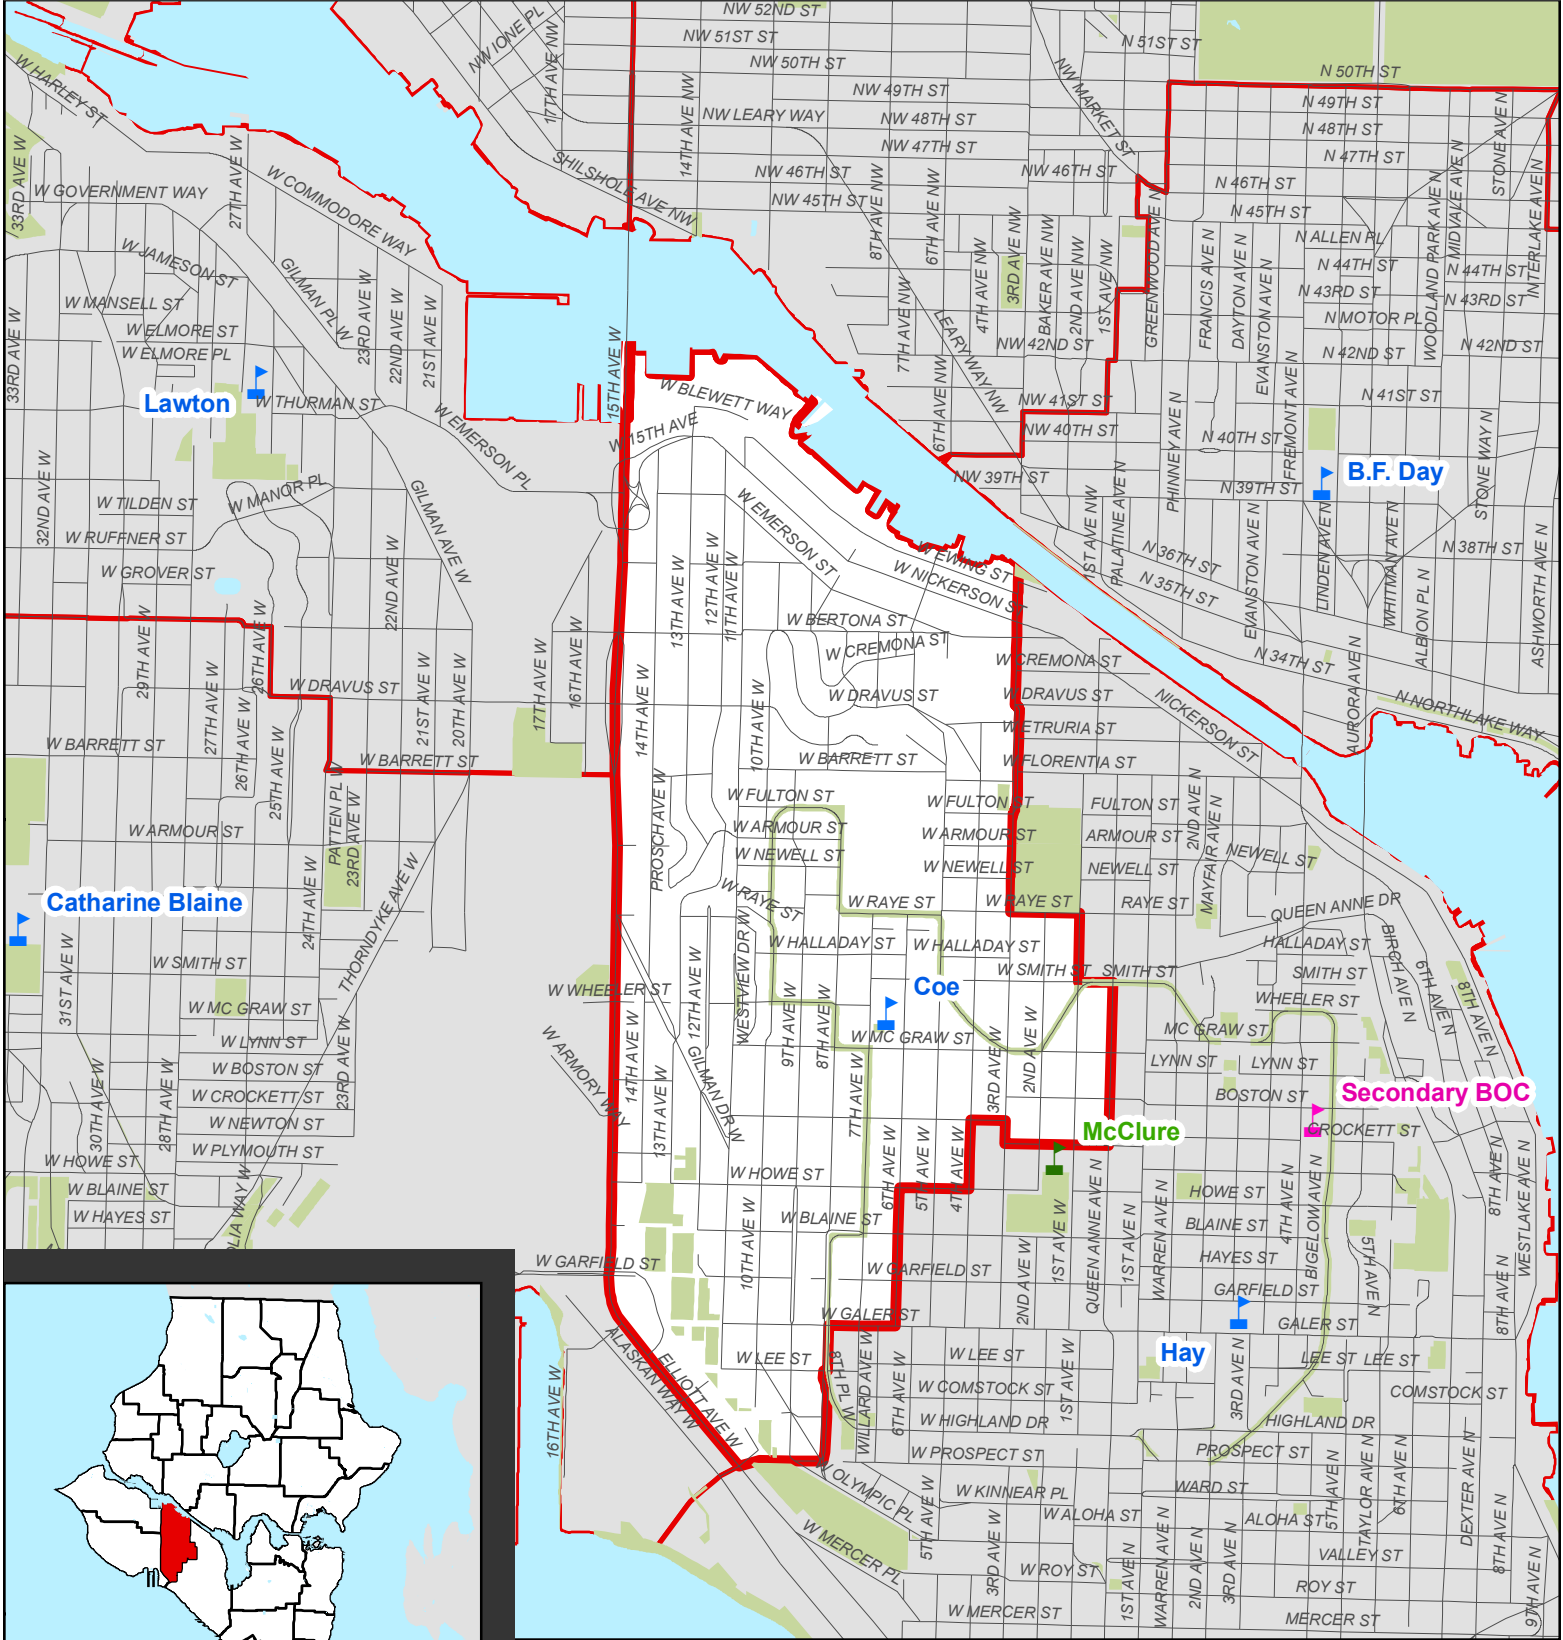

Coe Reference Area

 Coe Reference Area

 Park Space

Elementary

Middle School

High School

Alternative

0.5

0.25

0

0.5 Miles

Updated: June 2, 2008