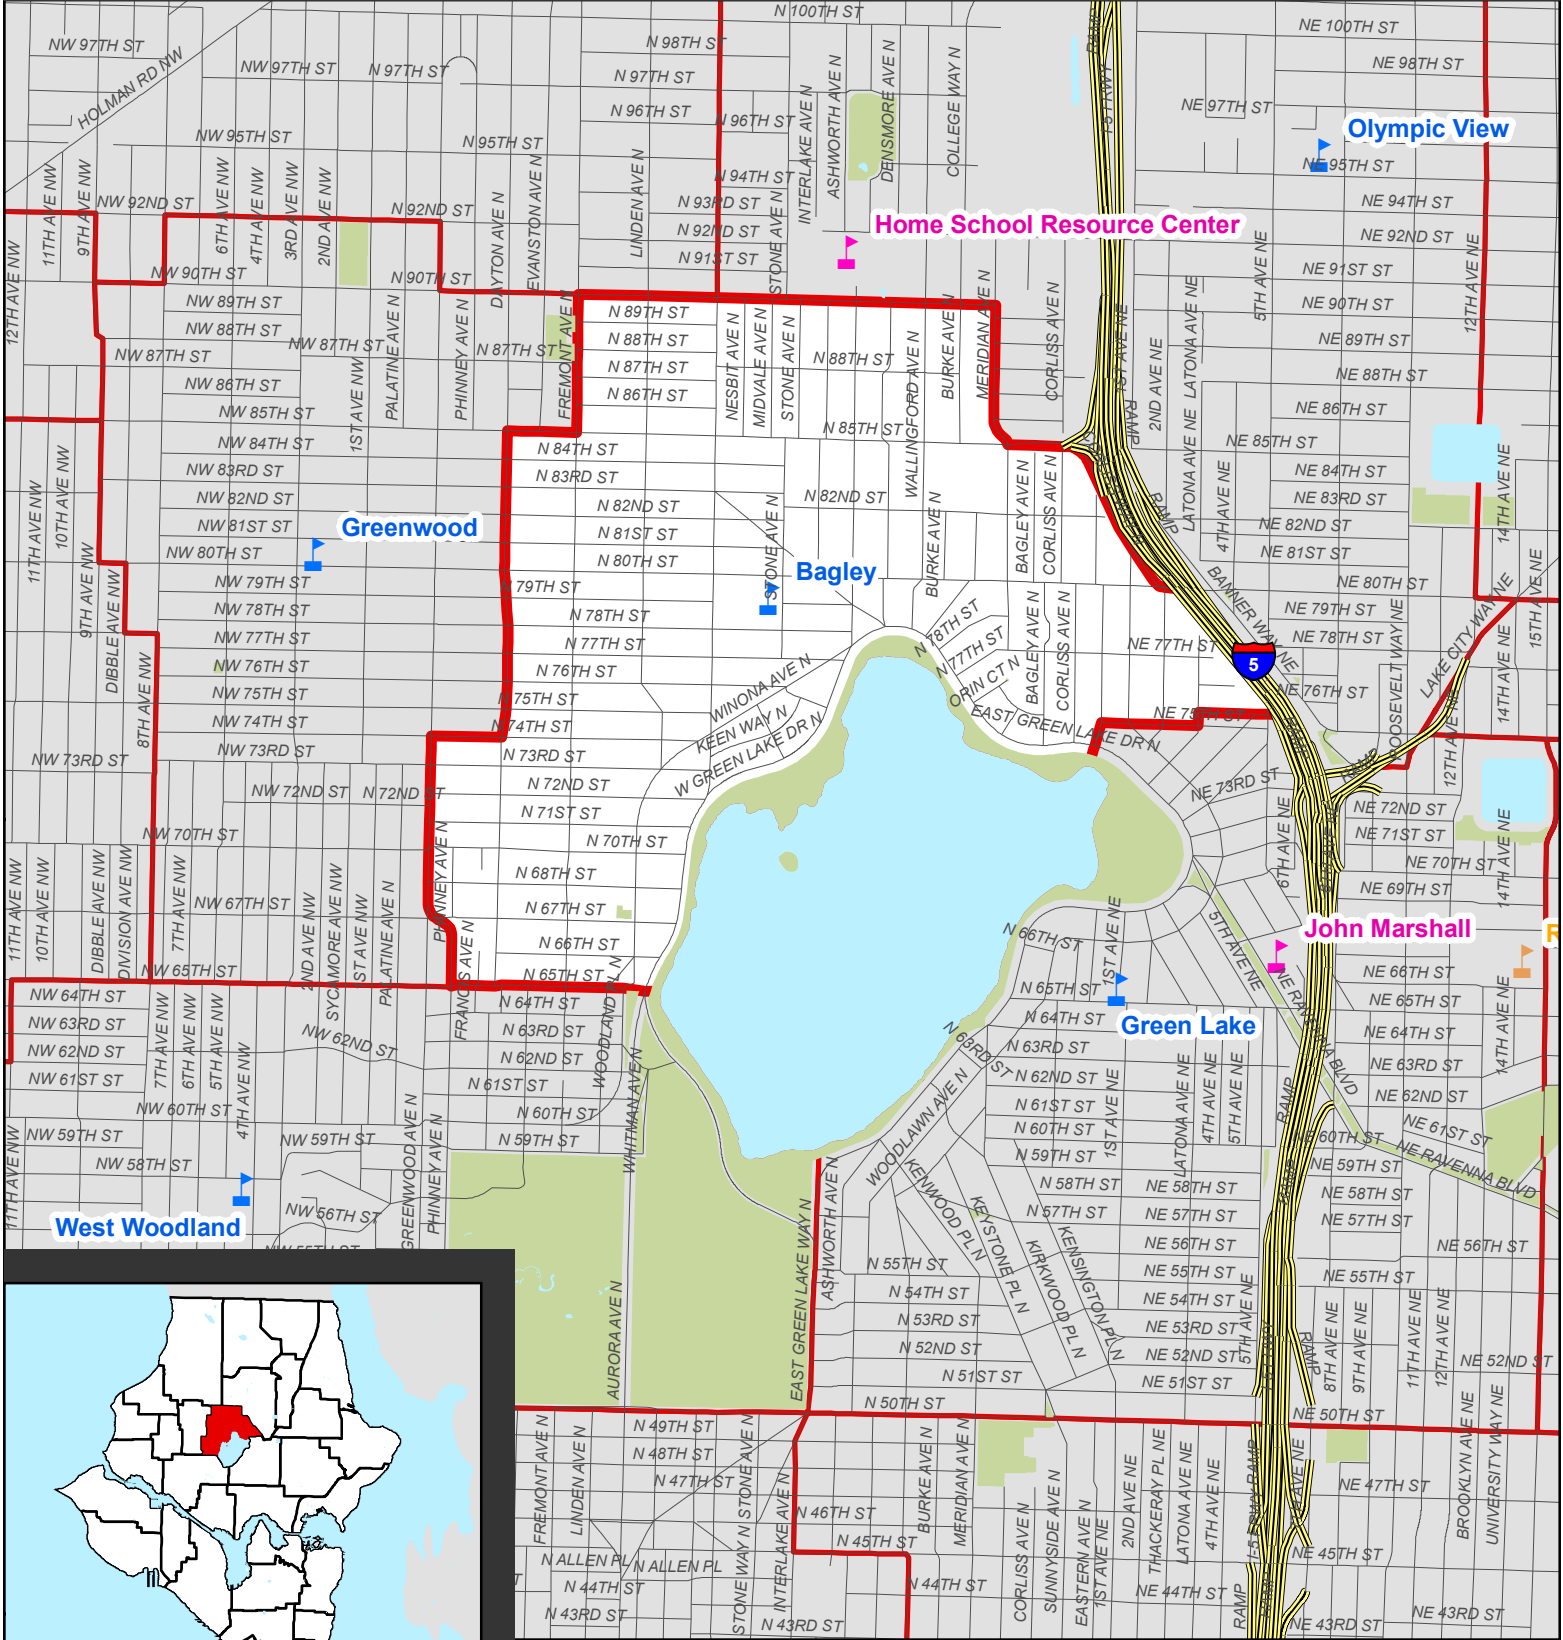

Bagley Reference Area

 Bagley Reference Area  Park Space

 Elementary  Middle School  High School  Alternative

0.5 0.25 0 0.5 Miles

Updated: June 2, 2008

July 1, 2008

Daniel Bagley Reference Area Ref Area 204

Daniel Bagley Elementary School
7821 Stone Ave N
98103
206-252-5110

<http://www.danielbagley.com/>

BAGLEY: The boundary of the Bagley Elementary School begins at the intersection of Fremont Avenue North and North 90th Street and continues as follows:

East	on	90th St	to	Meridian Ave N
South	on	Meridian Ave N	to	N 85th St
East	on	N 85th St	to	Interstate 5
Southeast	on	Interstate 5	to	NE 76th St (extended)
West	on	NE 76th St (extended)	to	Latona Ave NE
South	on	Latona Ave NE	to	NE 75th St
West	on	NE 75th St	to	Sunnyside Ave N
South	on	Sunnyside Ave N	to	Green Lake
West	on	Green Lake	to	N 65th St
West	on	N 65th St	to	Phinney Ave N
Northwest	on	Phinney Ave N	to	Greenwood Ave N
North	on	Greenwood Ave N	to	N 74th St
East	on	N 74th St	to	Dayton Ave N
North	on	Dayton Ave N	to	N 85th St
East	on	N 85th St	to	Fremont Ave N
North	on	Fremont Ave N	to	N 90th St

All boundary lines are center lines of said roadways unless otherwise stated.

Rev. April, 1981