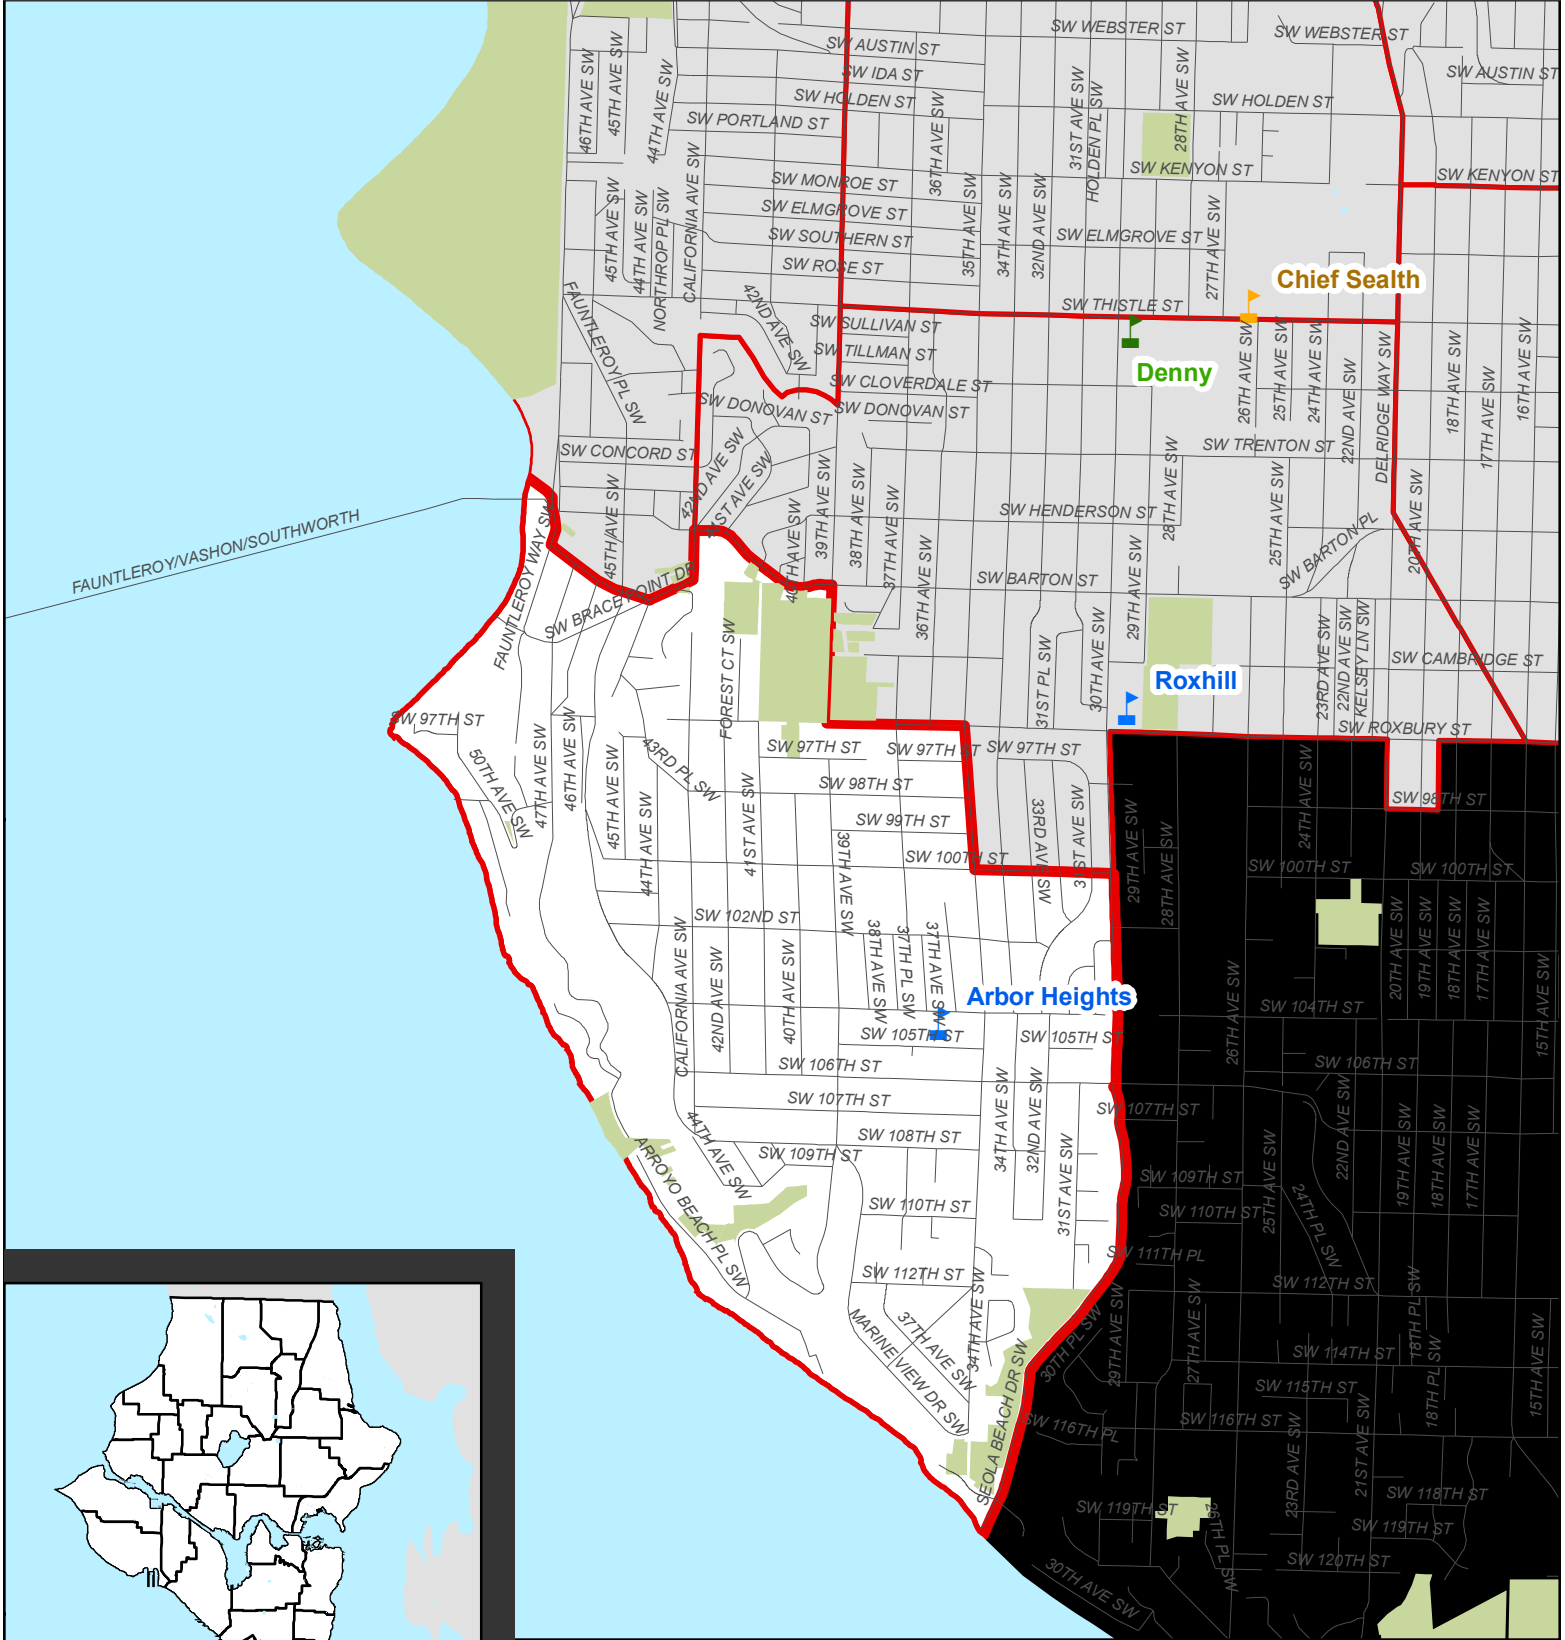

# Arbor Heights Reference Area

 Arbor Heights Reference Area  Park Space

 Elementary  Middle School  High School  Alternative

Updated: June 2, 2008

July 1, 2008

## Arbor Heights Reference Area Ref Area 203

---

Arbor Heights Elementary School  
3701SW 104<sup>th</sup> St  
98146  
206-252-9250

<http://www.halcyon.com/arborhts/arborhts.html>

ARBOR HEIGHTS: The boundary of Arbor Heights Elementary School begins at the Ferry Terminal on Puget Sound and continues as follows:

South	on	Fauntleroy Way SW	to	SW Wildwood Pl
Southeast	on	SW Wildwood Pl	to	SW Brace Point Dr
Northeast	on	SW Brace Point Dr	to	California Ave SW
North	on	California Ave SW	to	SW Barton St
Southeast	on	SW Barton St	to	39th Ave SW
(Excluding homes on both sides of SW Barton St)				
South	on	39th Ave SW	to	SW Roxbury St
East	on	SW Roxbury St	to	35th Ave SW
South	on	35th Ave SW	to	SW 100th St
East	on	SW 100th St	to	30th Ave SW
South	on	30th Ave SW	to	Puget Sound
Northwest	on	Puget Sound	to	Ferry Terminal

*All boundary lines are center lines of said roadways unless otherwise stated.*

Rev. April, 1981