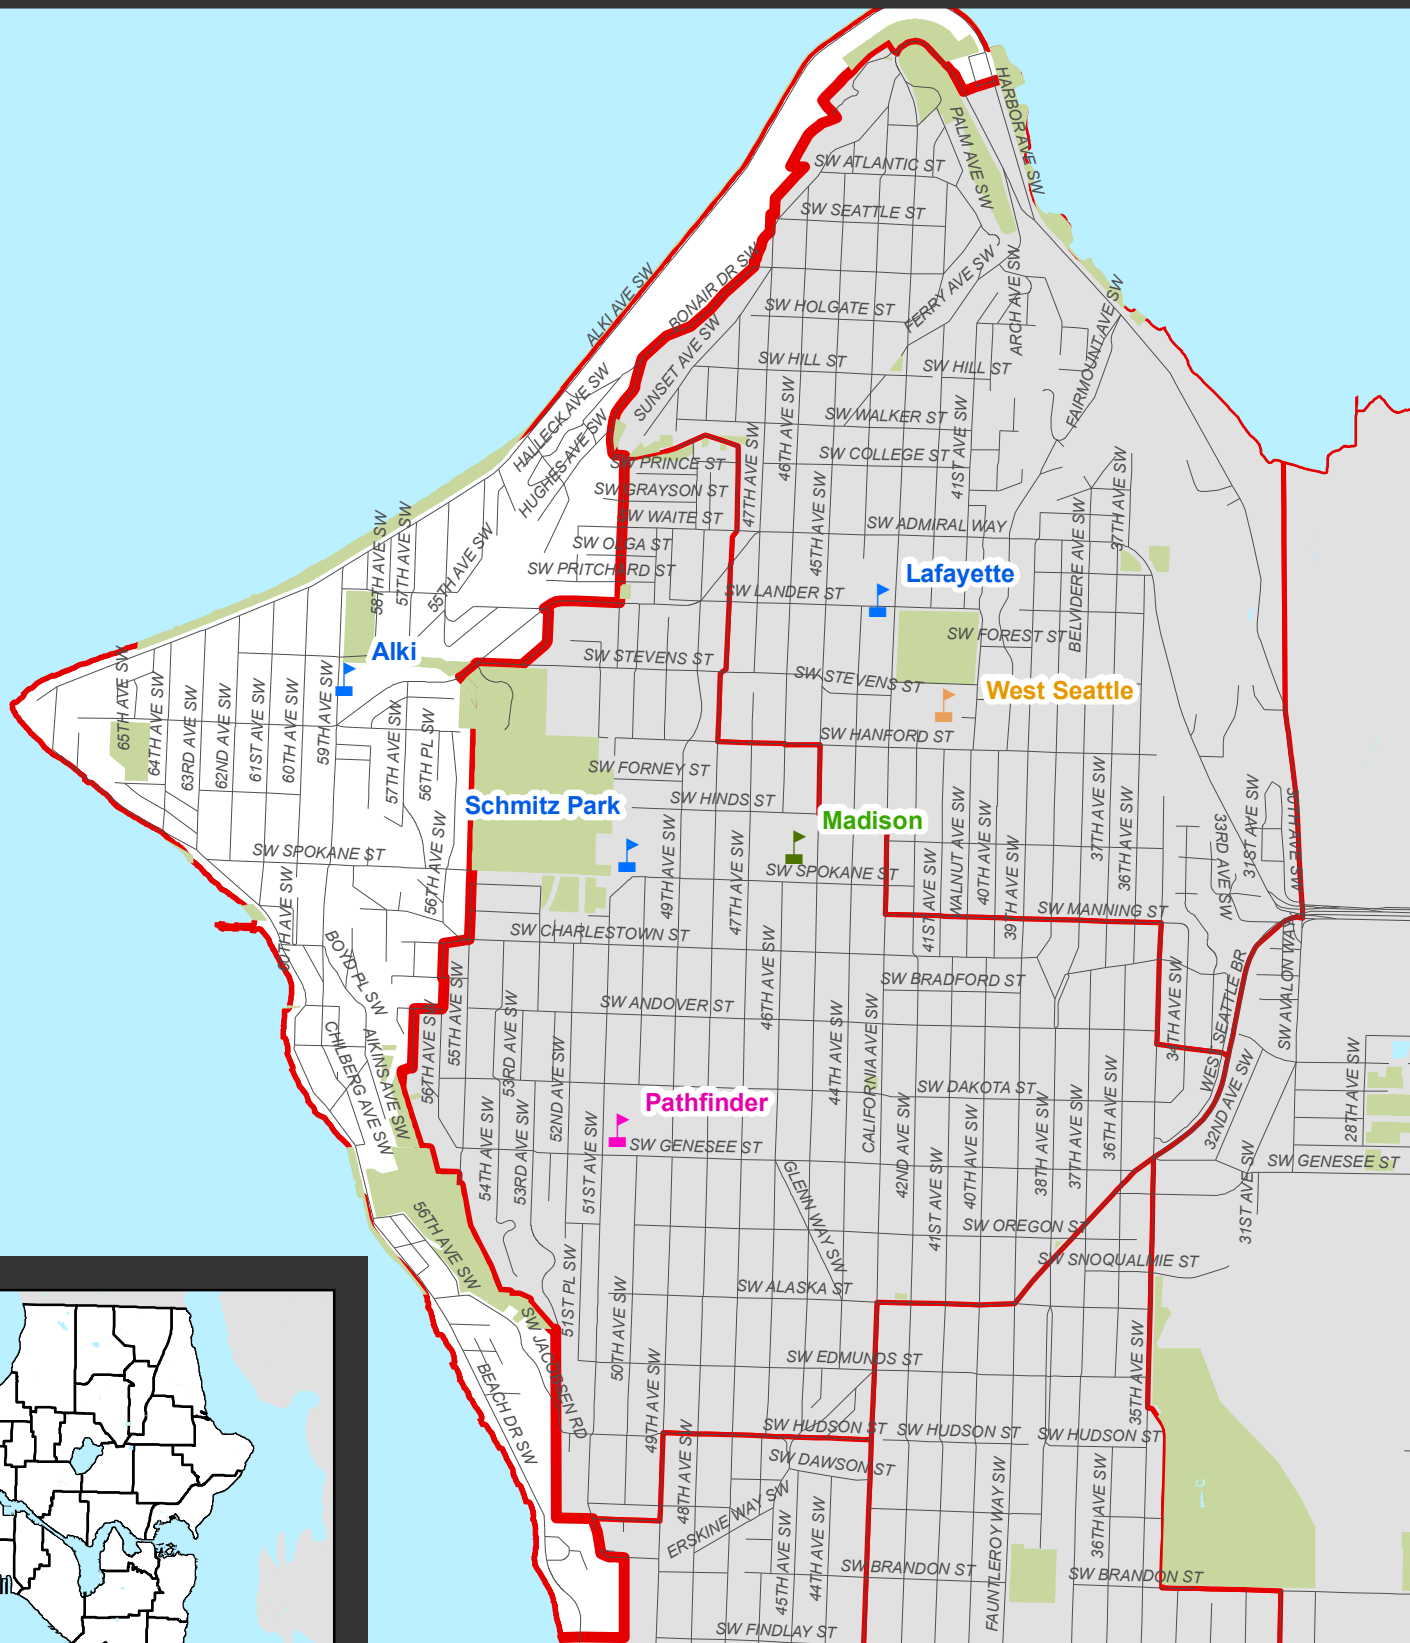

# Alki Reference Area

 Alki Reference Area  Park Space

 Elementary  Middle School  High School  Alternative

Updated: June 2, 2008

July 1, 2008

## Alki Reference Area Ref Area 202

---

Alki Elementary School  
3010 59<sup>th</sup> Ave SW  
98116  
206-252-9050

<http://www.seattleschools.org/schools/alki/>

ALKI: The boundary of Alki Elementary School begins at the intersection of Puget Sound and Southwest Maryland Place and continues as follows:

Southwest	on	SW Maryland Place	to	California Way SW
Northwest	on	California Way SW	to	California Lane SW
Southwest	on	California Lane SW	to	Bonair Drive SW
		(Excluding homes on both sides of California Lane SW)		
South		Bonair Drive SW		52nd Ave SW
South	on	52nd Ave SW	to	SW Admiral Way
West	on	SW Admiral Way	to	53rd Ave SW
South	on	53rd Ave SW	to	SW Stevens St
West	on	SW Stevens St	to	SW Admiral Way
Southwest	on	SW Admiral Way	to	SW Schmitz Blvd
Southeast	on	SW Schmitz Blvd	to	Schmitz Park boundary
South	on	Schmitz Park boundary	to	55th Ave SW
South	on	55th Ave SW	to	SW Charlestown St
West	on	SW Charlestown St	to	56th Ave SW
South	on	56th Ave SW	to	SW Andover St
West	on	SW Andover St	to	57th Ave SW
South	on	57th Ave SW	to	Hillcrest Ave SW
Northwest	on	Hillcrest Ave SW	to	Arnold Place SW extended
Southwest	on	Arnold Place SW extended	to	Arnold Ave SW extended
Southeast	on	Arnold Ave SW extended	to	SW Oregon St extended
Southeast	on	SW Oregon St extended	to	SW Edmunds St extended
South	on	SW Edmunds St extended	to	SW Bruce St
		(Excluding homes on both sides of 52nd Ave SW)		
East	on	SW Bruce St	to	51st Ave SW
South	on	51st Ave SW	to	SW Canada Drive
East	on	SW Canada Drive	to	50th Ave SW extended
South	on	50th Ave SW extended	to	SW Findlay St extended
West	on	SW Findlay St extended	to	Puget Sound
North		Puget Sound		SW Maryland Place

*All boundary lines are center lines of said roadways unless otherwise stated.*

Rev. April, 1989