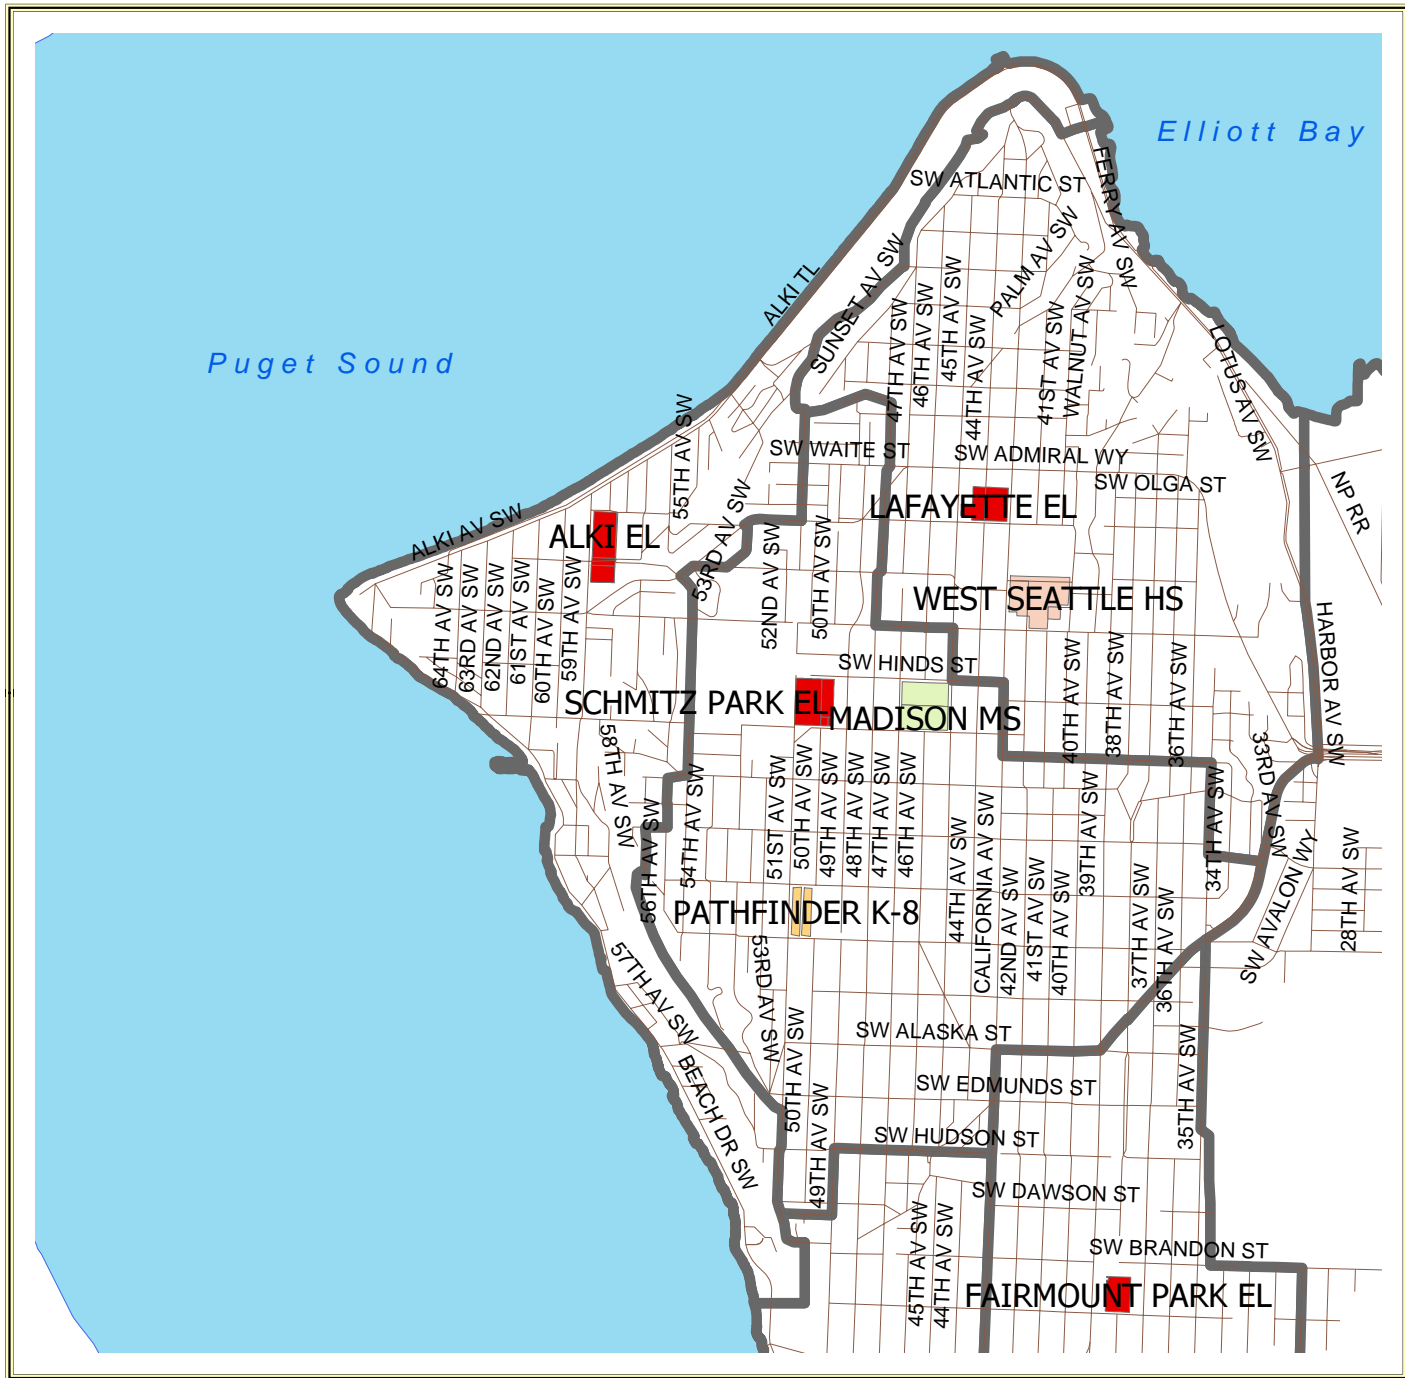

202 - ALKI

-  Reference Area
-  Elementary Schools
-  Middle Schools
-  High Schools
-  Alternative/Other
-  Streets
-  Water Features

June 26, 2002

202 - ALKI REFERENCE AREA

ALKI ELEMENTARY SCHOOL
3010 59TH AVE. SW, 98116

ALKI: The boundary of Alki Elementary School begins at the intersection of Puget Sound and Southwest Maryland Place and continues as follows:

Southwest	on	SW Maryland Place	to	California Way SW
Northwest	"	California Way SW	"	California Lane SW
Southwest	"	California Lane SW ext.	"	Bonair Drive SW
		(Excluding homes on both sides of California Lane SW)		
South	"	Bonair Drive SW	"	52nd Ave SW
South	"	52nd Ave SW	"	SW Admiral Way
West	"	SW Admiral Way	"	53rd Ave SW
South	"	53rd Ave SW	"	SW Stevens St
West	"	SW Stevens St	"	SW Admiral Way
Southwest	"	SW Admiral Way	"	SW Schmitz Blvd
Southeast	"	SW Schmitz Blvd	"	Schmitz Park boundary line
South	"	Schmitz Park boundary line	"	55th Ave SW
South	"	55th Ave SW	"	SW Charlestown St
West	""	SW Charlestown St	"	56th Ave SW
South	"	56th Ave SW	"	SW Andover St
West	"	SW Andover St	"	57th Ave SW
South	"	57th Ave SW	"	Hillcrest Ave SW
Northwest	"	Hillcrest Ave SW	"	Arnold Place SW extended
Southwest	"	Arnold Place SW extended	"	Arnold Ave SW extended
Southeast	"	Arnold Ave SW extended	"	SW Oregon St extended
Southeast	"	Edge of Cliff	"	SW Edmunds St extended
South	"	52nd Ave SW	"	SW Bruce St
		(Excluding homes on both sides of 52nd Ave SW)		
East	"	SW Bruce St	"	51st Ave SW
South	"	51st Ave SW	"	SW Canada Drive
East	"	SW Canada Drive	"	50th Ave SW extended
South	"	50th Ave SW extended	"	SW Findlay St extended
West	"	SW Findlay St extended	"	Puget Sound
North	""	Puget Sound	"	SW Maryland Place

All boundary lines are center lines of said roadways unless otherwise stated.

Rev. July, 1989