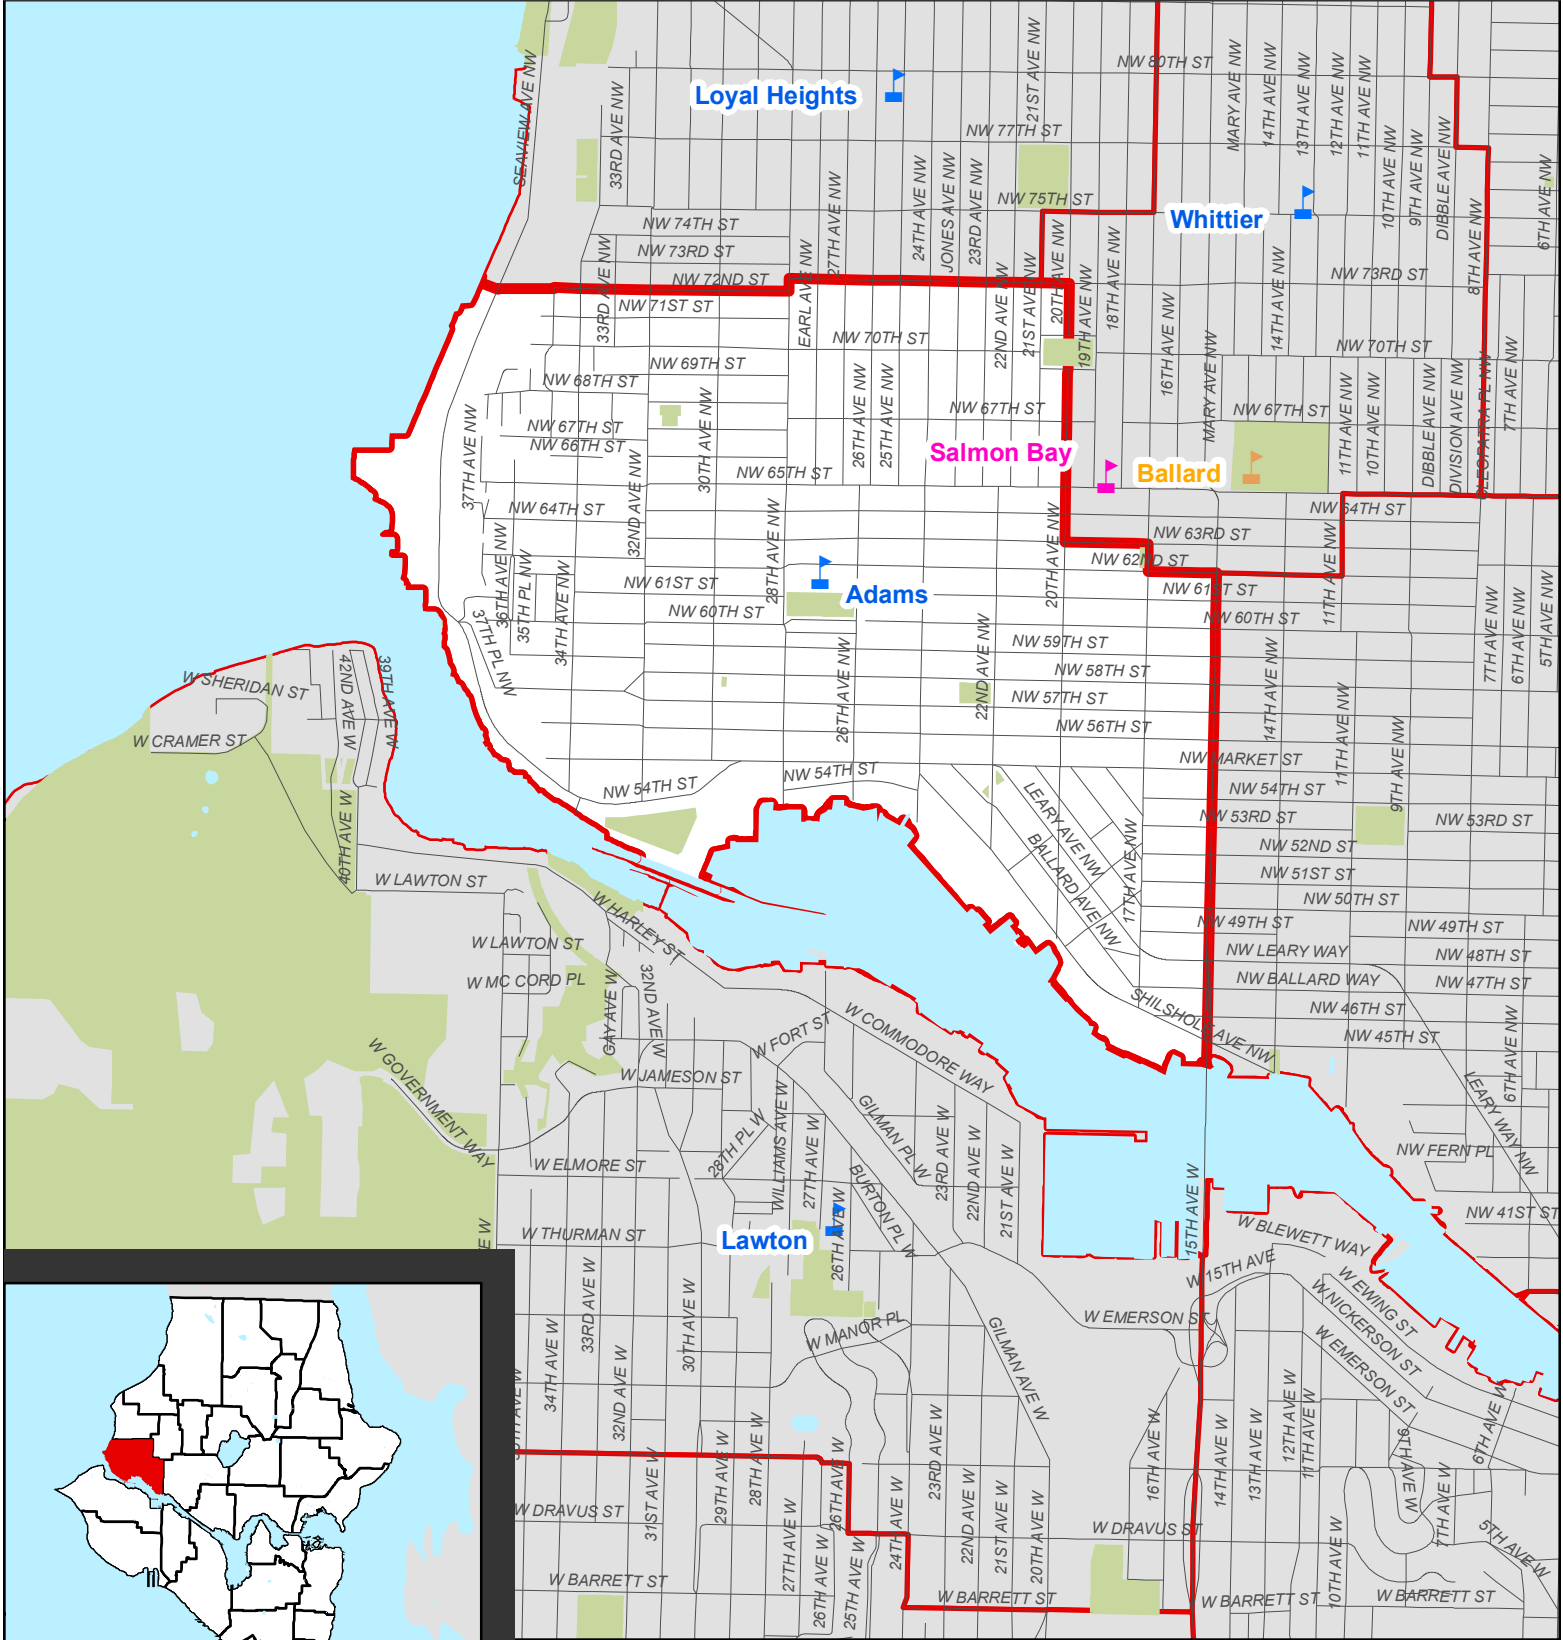

Adams Reference Area

Adams Reference Area

Park Space

Elementary

Middle School

High School

Alternative

0.5 0.25 0 0.5 Miles

Updated: June 2, 2008

July 1, 2008

Adams Reference Area Ref Area 201

Adams Elementary School
6110 28th Ave NW
98107
206-252-1300
<http://www.seattleschools.org/schools/adams/>

ADAMS: The boundary of Adams Elementary School begins at the intersection of Salmon Bay Waterway and Northwest 72nd Street and continues as follows:

East	on	NW 72nd St	to	28th Ave NW
North	on	28th Ave NW	to	NW 73rd St
East	on	NW 73rd St	to	20th Ave NW
South	on	20th Ave NW	to	NW 63rd St
East	on	NW 63rd St	to	17th Ave NW
South	on	17th Ave NW	to	NW 62nd St
East	on	NW 62nd St	to	15th Ave NW
South	on	15th Ave NW	to	Salmon Bay Waterway
West	on	Salmon Bay Waterway	to	NW 72nd St

All boundary lines are center lines of said roadways unless otherwise stated.

Rev. April, 1979