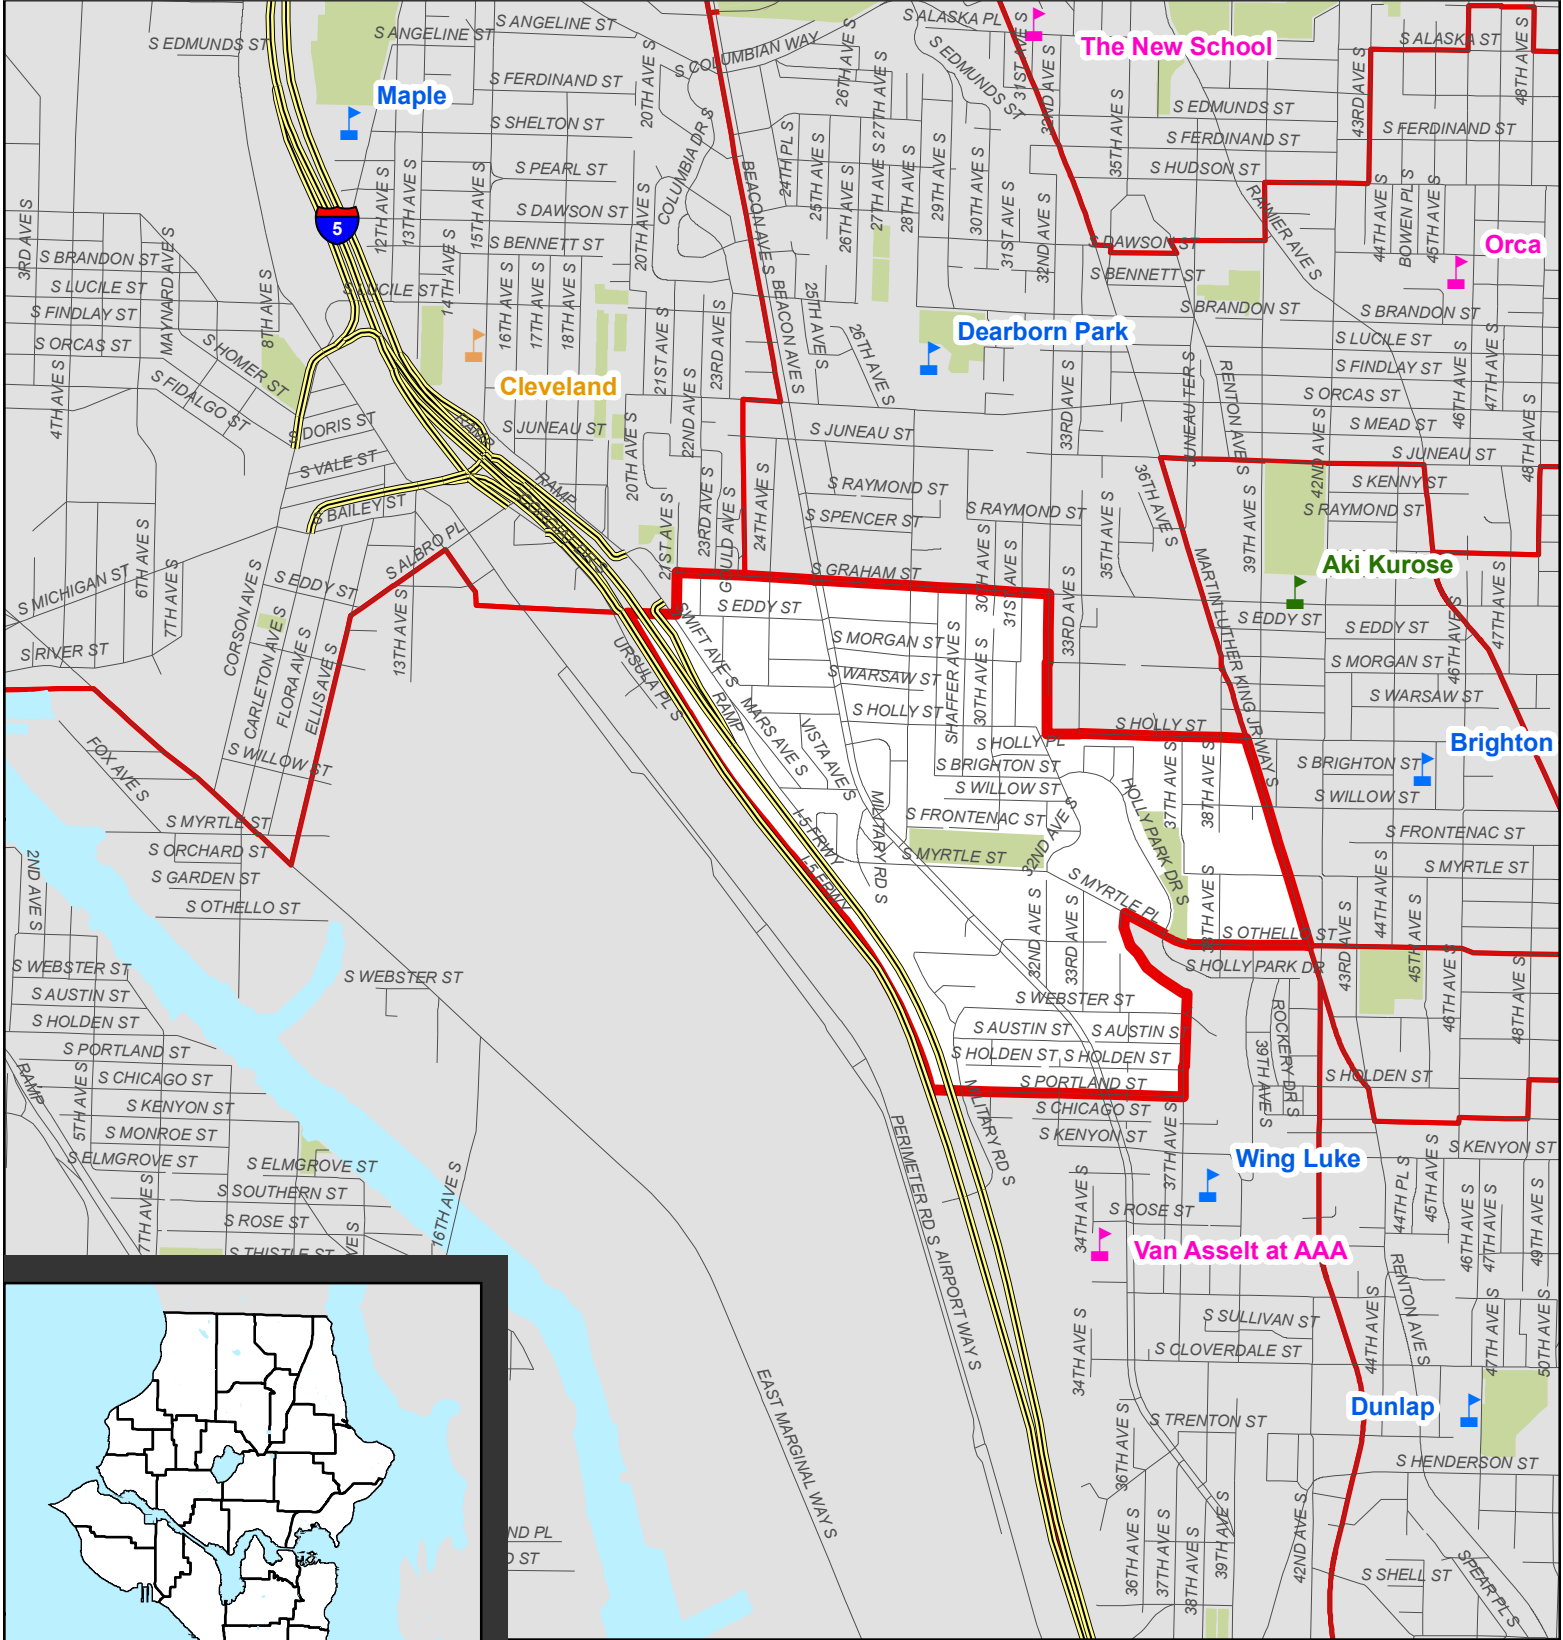

Wing Luke Reference Area

 Wing Luke Reference Area

 Park Space

Elementary

Middle School

High School

Alternative

0.5 0.25 0 0.5 Miles